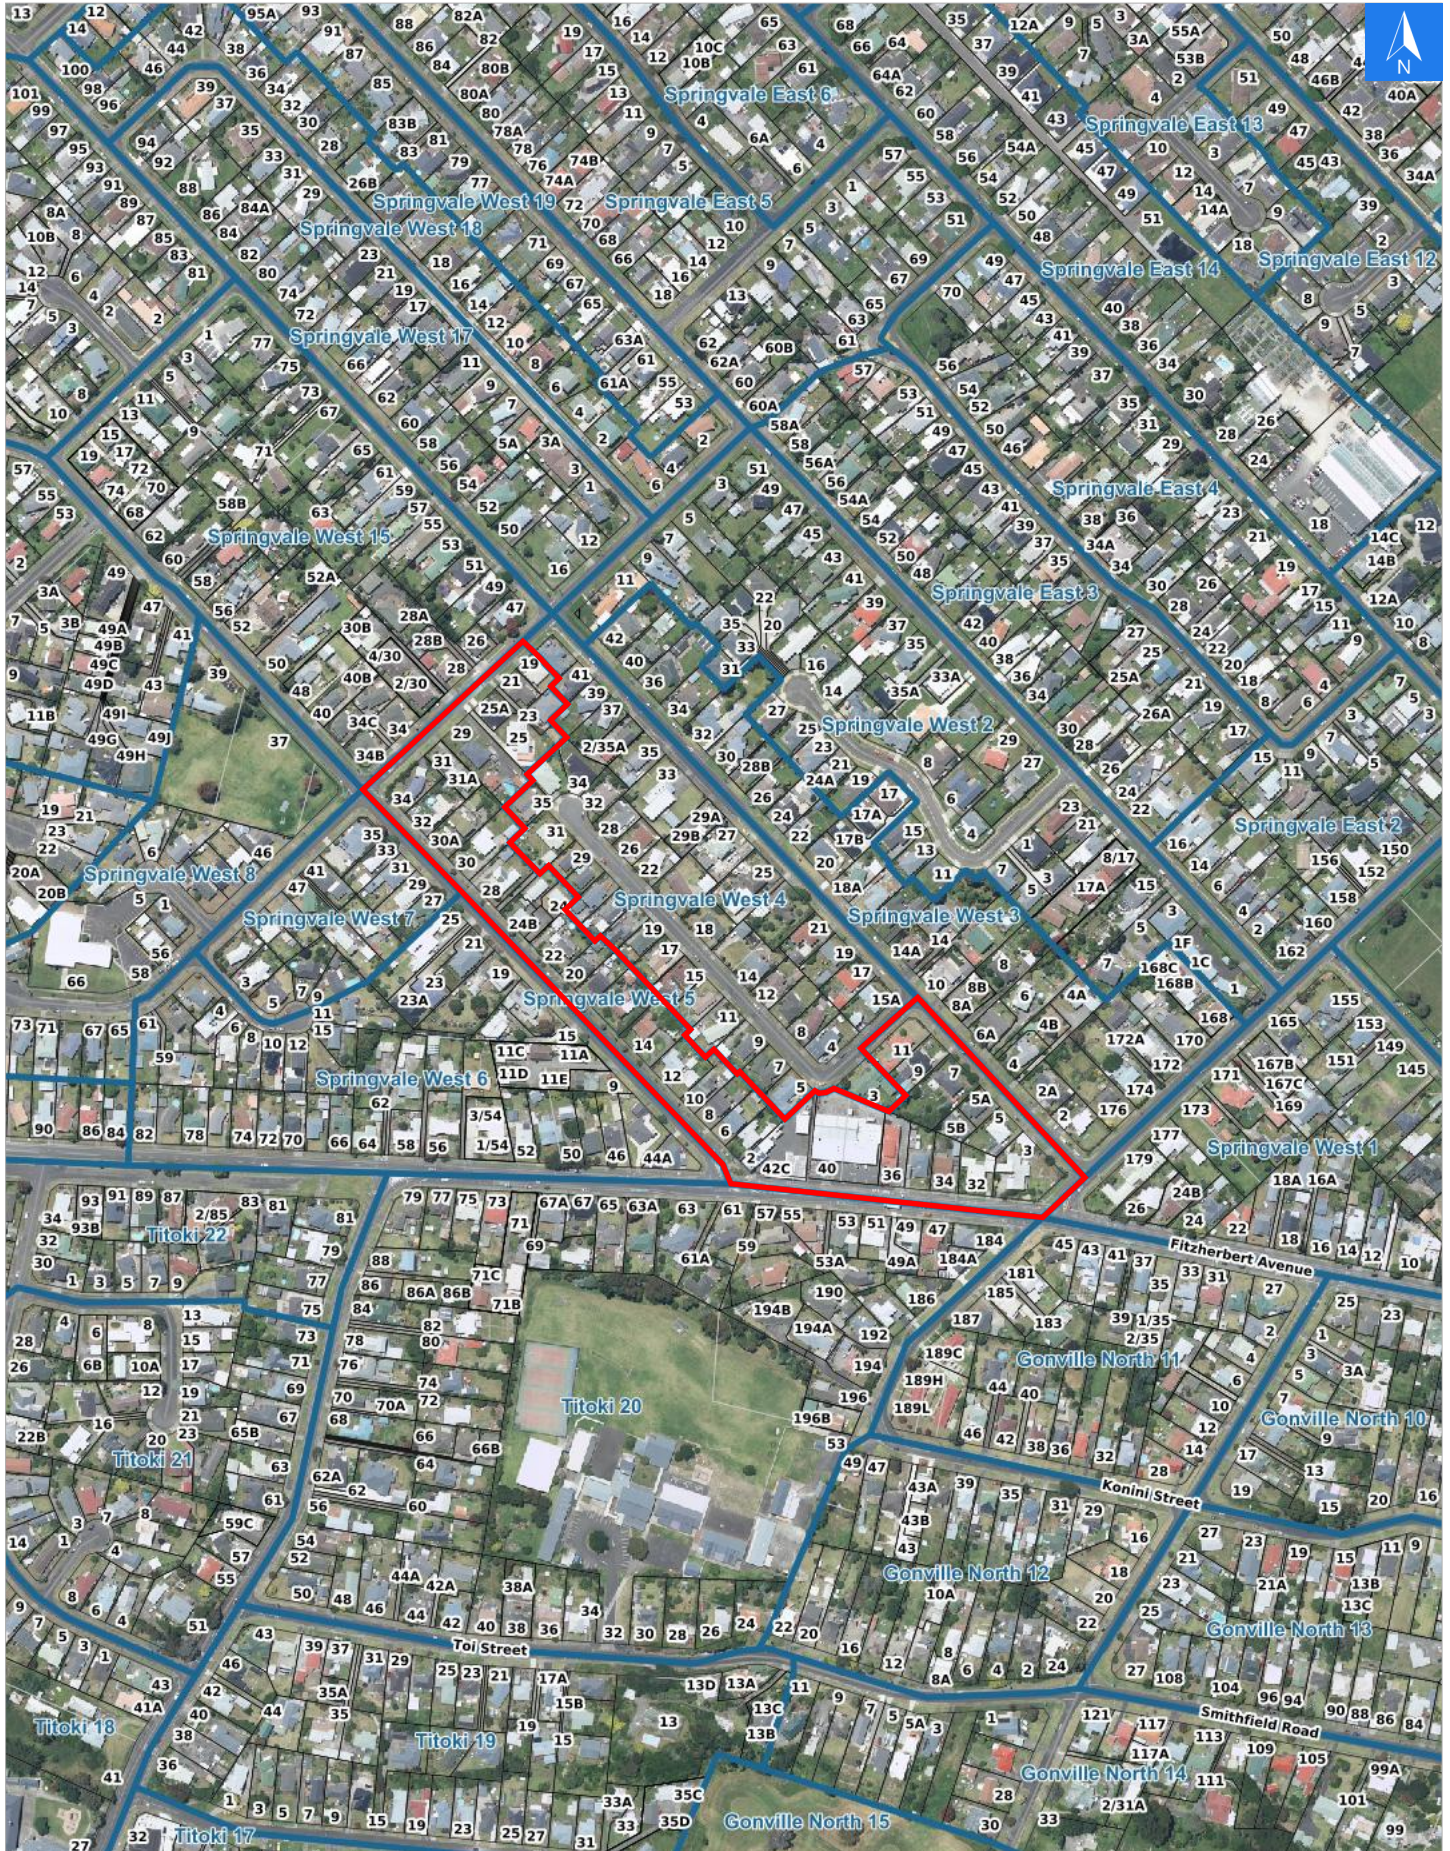

Disclaimer:

Digital map data sourced from Land Information New Zealand CROWN COPYRIGHT RESERVED.
The information displayed in the GIS has been taken from Whanganui District Council's databases and maps.
It is made available in good faith but its accuracy or completeness is not guaranteed. If the information is relied on in support of a resource consent it should be verified independently.

Wednesday, April 22, 2026

Scale 1: 5000

Wednesday, April 22, 2026

Disclaimer:

Digital map data sourced from Land Information New Zealand CROWN COPYRIGHT RESERVED.
The information displayed in the GIS has been taken from Whanganui District Council's databases and maps.
It is made available in good faith but its accuracy or completeness is not guaranteed. If the information is relied on in support of a resource consent it should be verified independently.

Rapid Urban Evacuation Addresses

Data sourced from LINZ

LINZ Address	Notes	Date Time Visited	Placard
32 Fitzherbert Avenue, Springvale			W Y1 Y2 R1 R2
34 Fitzherbert Avenue, Springvale			W Y1 Y2 R1 R2
34A Fitzherbert Avenue, Springvale			W Y1 Y2 R1 R2
36 Fitzherbert Avenue, Springvale			W Y1 Y2 R1 R2
40 Fitzherbert Avenue, Springvale			W Y1 Y2 R1 R2
42A Fitzherbert Avenue, Springvale			W Y1 Y2 R1 R2
42B Fitzherbert Avenue, Springvale			W Y1 Y2 R1 R2
42C Fitzherbert Avenue, Springvale			W Y1 Y2 R1 R2
2 Fox Road, Springvale			W Y1 Y2 R1 R2
4 Fox Road, Springvale			W Y1 Y2 R1 R2
6 Fox Road, Springvale			W Y1 Y2 R1 R2
8 Fox Road, Springvale			W Y1 Y2 R1 R2
10 Fox Road, Springvale			W Y1 Y2 R1 R2
12 Fox Road, Springvale			W Y1 Y2 R1 R2
14 Fox Road, Springvale			W Y1 Y2 R1 R2
16 Fox Road, Springvale			W Y1 Y2 R1 R2
18 Fox Road, Springvale			W Y1 Y2 R1 R2
20 Fox Road, Springvale			W Y1 Y2 R1 R2
22 Fox Road, Springvale			W Y1 Y2 R1 R2
24 Fox Road, Springvale			W Y1 Y2 R1 R2
24A Fox Road, Springvale			W Y1 Y2 R1 R2
24B Fox Road, Springvale			W Y1 Y2 R1 R2
28 Fox Road, Springvale			W Y1 Y2 R1 R2
30 Fox Road, Springvale			W Y1 Y2 R1 R2