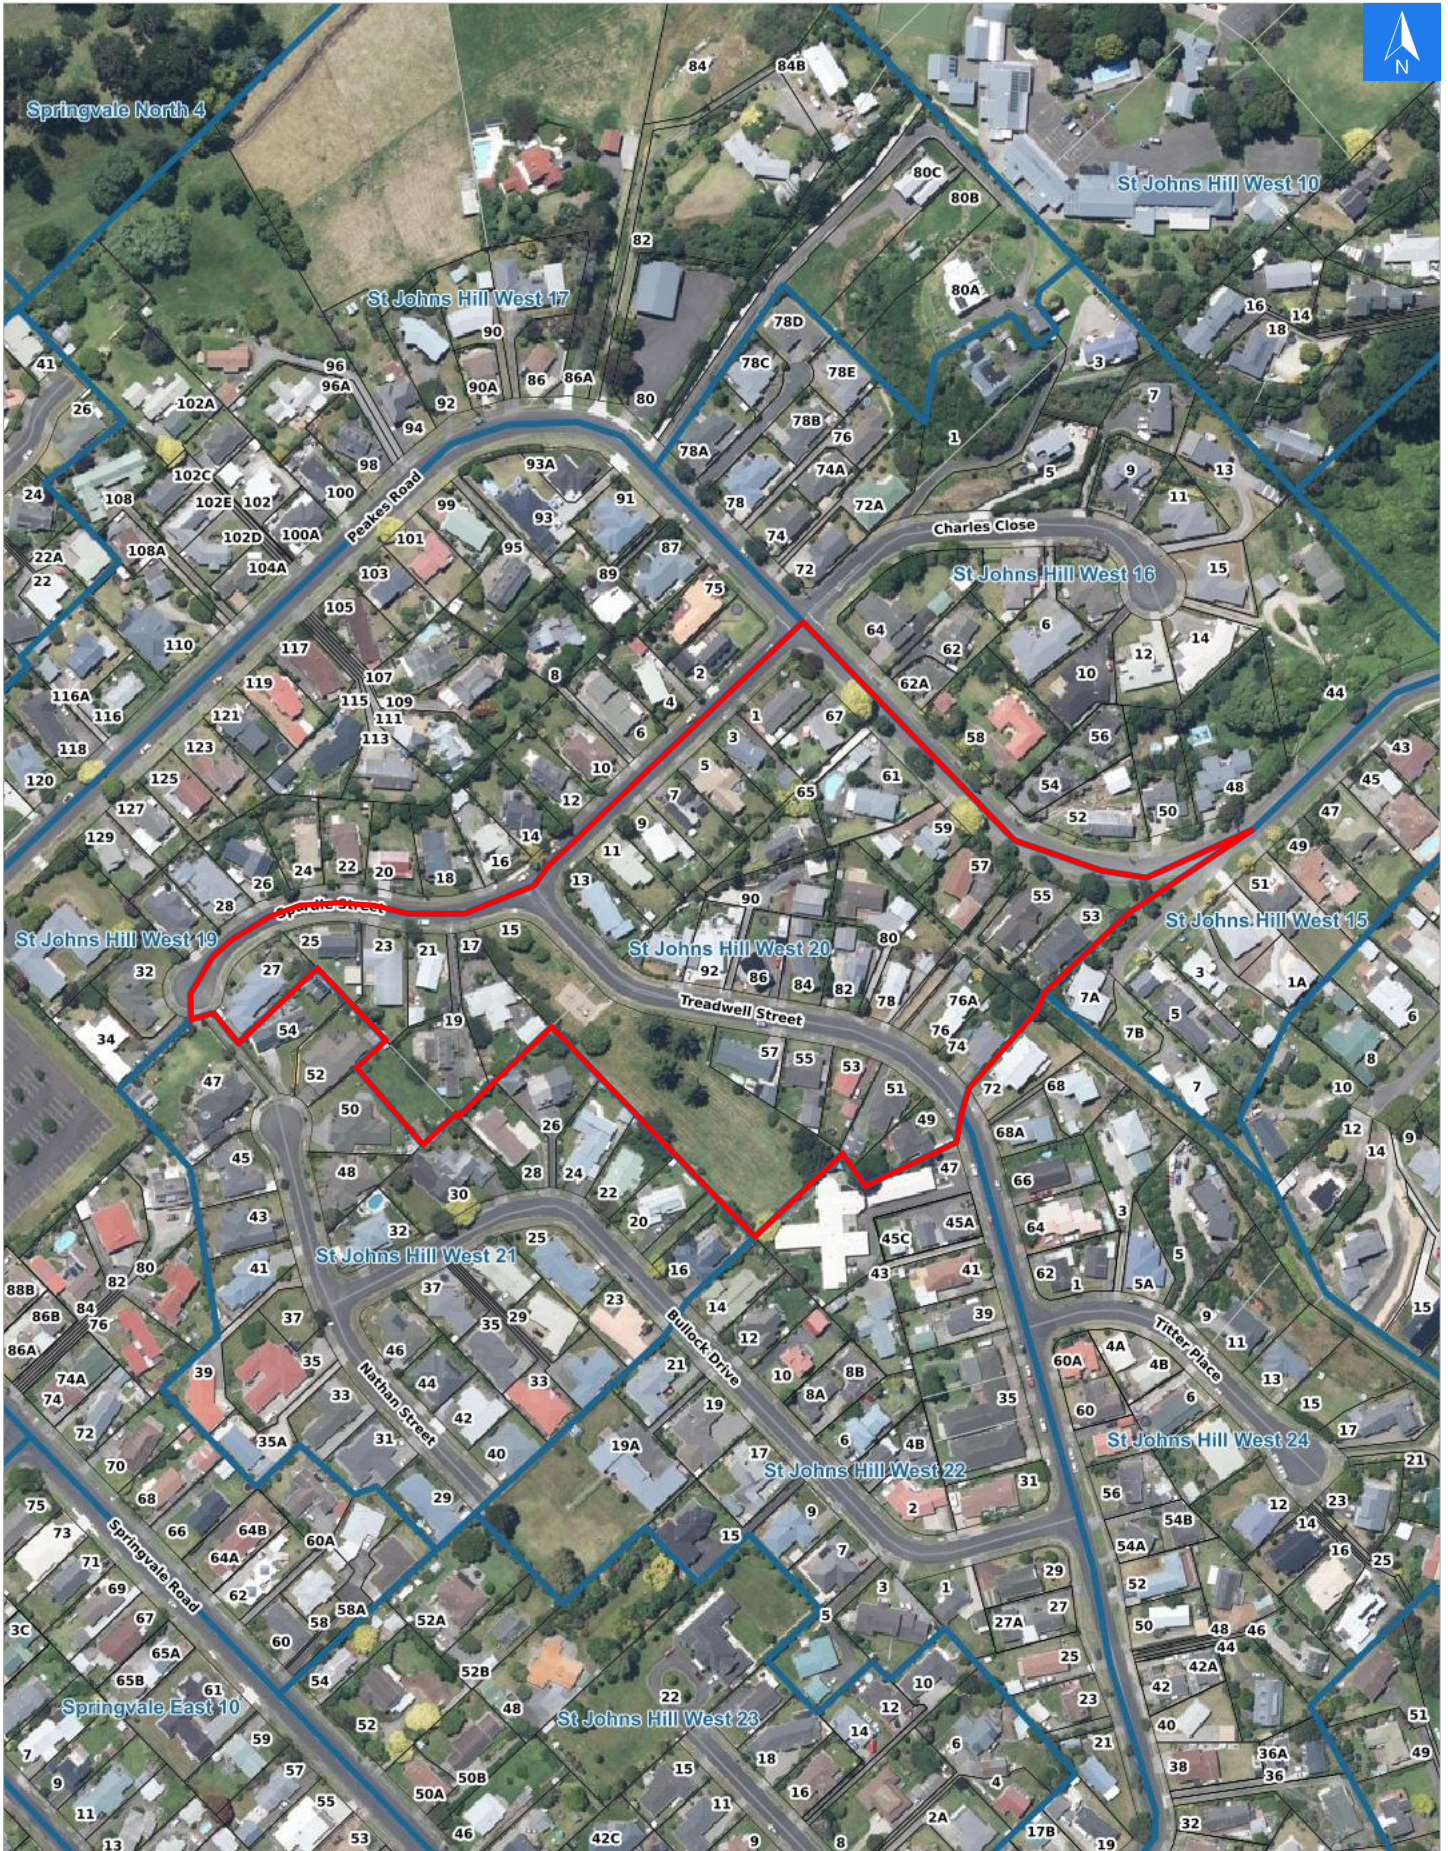

Wednesday, April 15, 2026

Disclaimer:

Digital map data sourced from Land Information New Zealand CROWN COPYRIGHT RESERVED.
The information displayed in the GIS has been taken from Whanganui District Council's databases and maps.
It is made available in good faith but its accuracy or completeness is not guaranteed. If the information is relied on in support of a resource consent it should be verified independently.

Scale 1: 3000

Wednesday, April 15, 2026

Disclaimer:

Digital map data sourced from Land Information New Zealand CROWN COPYRIGHT RESERVED.
The information displayed in the GIS has been taken from Whanganui District Council's databases and maps.
It is made available in good faith but its accuracy or completeness is not guaranteed. If the information is relied on in support of a resource consent it should be verified independently.