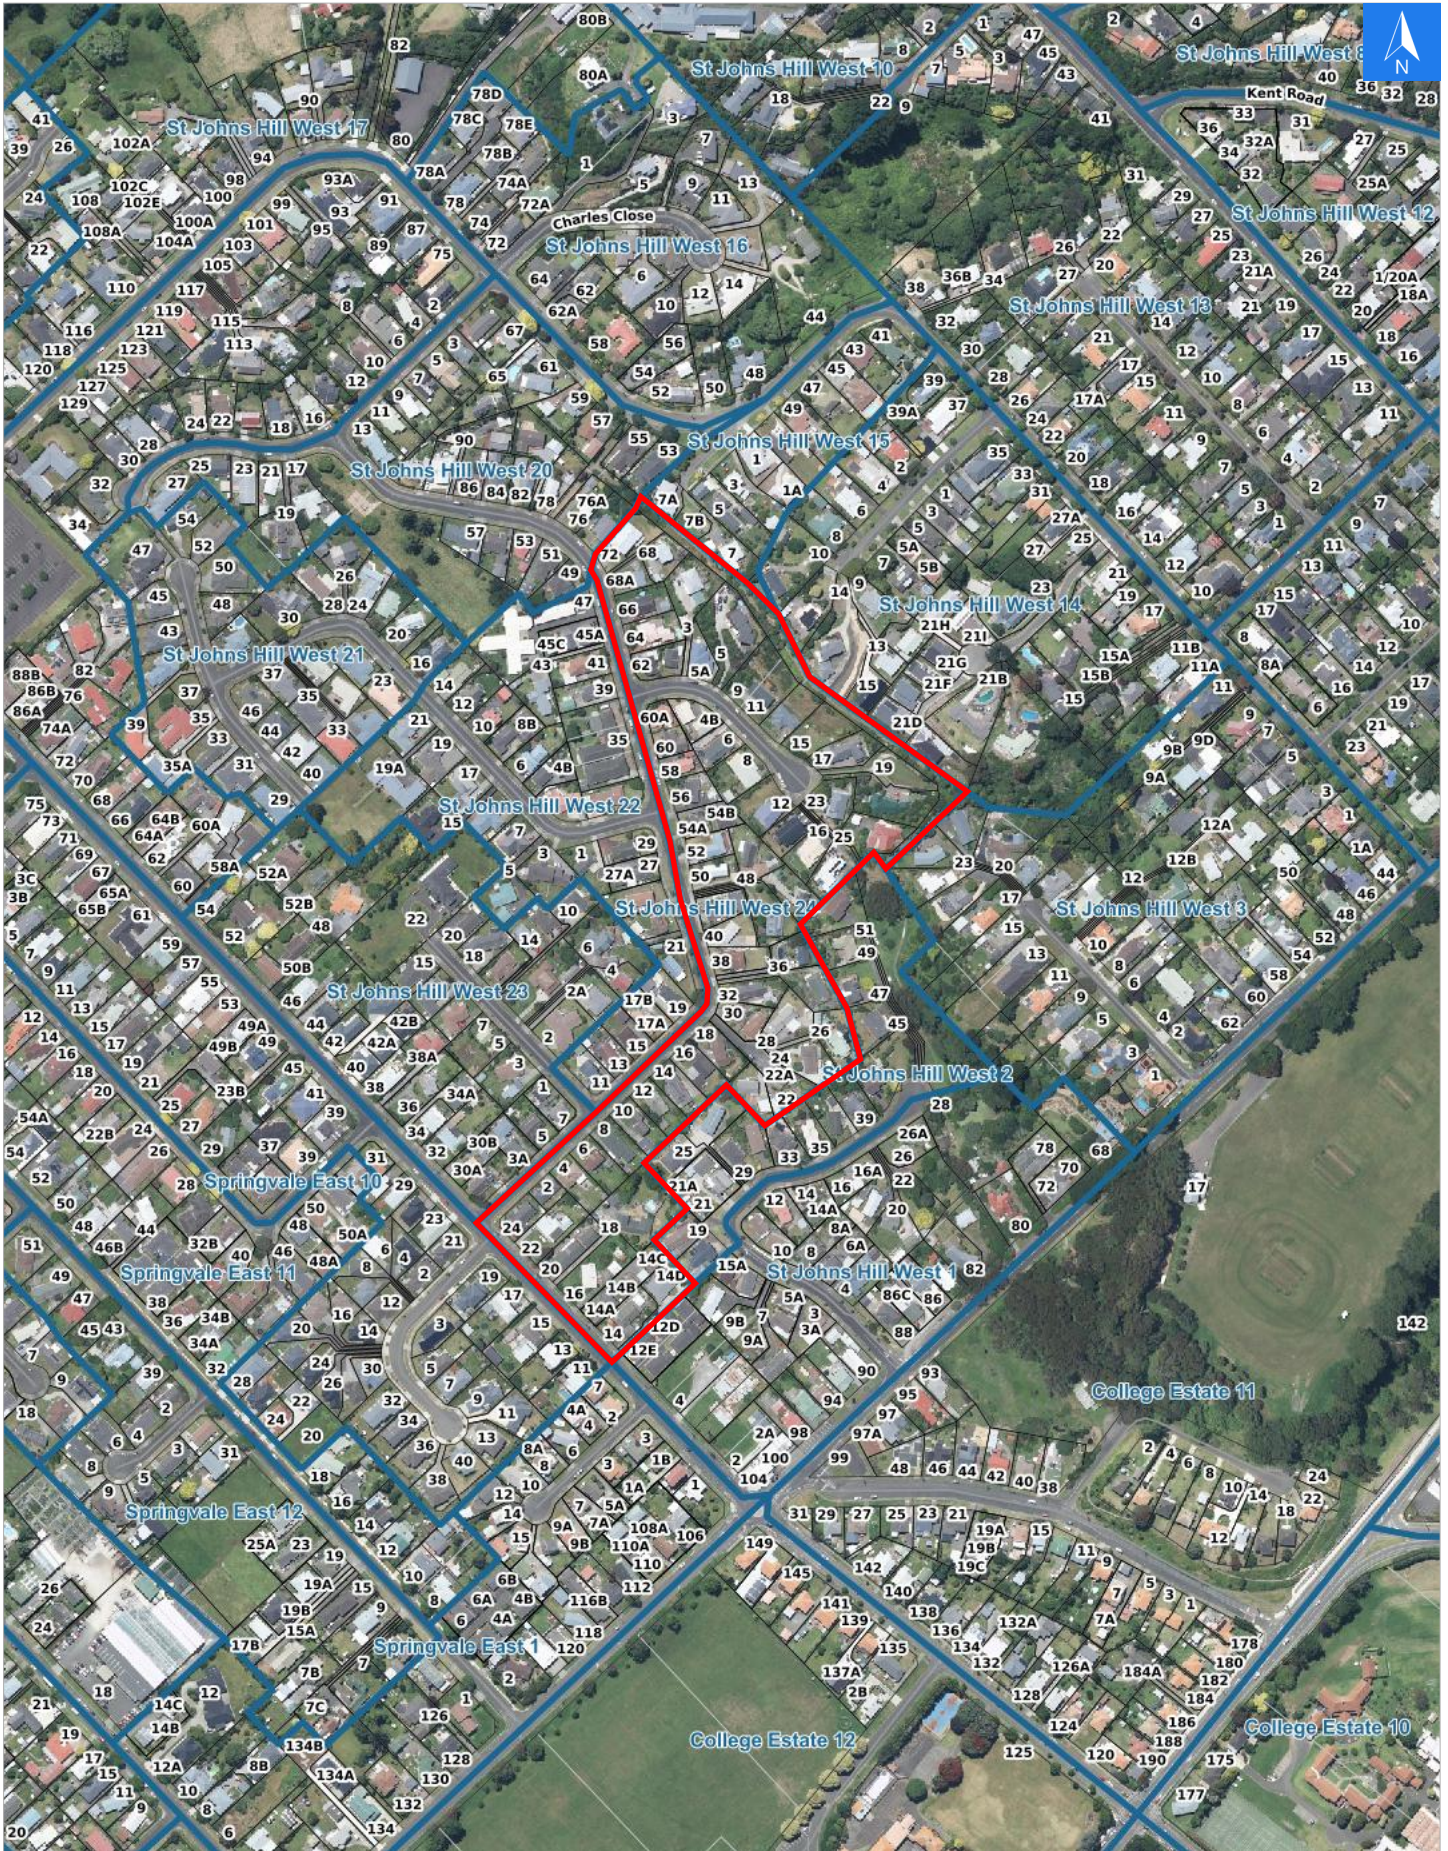

Wednesday, April 15, 2026

Disclaimer:

Digital map data sourced from Land Information New Zealand CROWN COPYRIGHT RESERVED.
The information displayed in the GIS has been taken from Whanganui District Council's databases and maps.
It is made available in good faith but its accuracy or completeness is not guaranteed. If the information is relied on in support of a resource consent it should be verified independently.

Scale 1: 5000

Wednesday, April 15, 2026

Disclaimer:

Digital map data sourced from Land Information New Zealand CROWN COPYRIGHT RESERVED.
The information displayed in the GIS has been taken from Whanganui District Council's databases and maps.
It is made available in good faith but its accuracy or completeness is not guaranteed. If the information is relied on in support of a resource consent it should be verified independently.