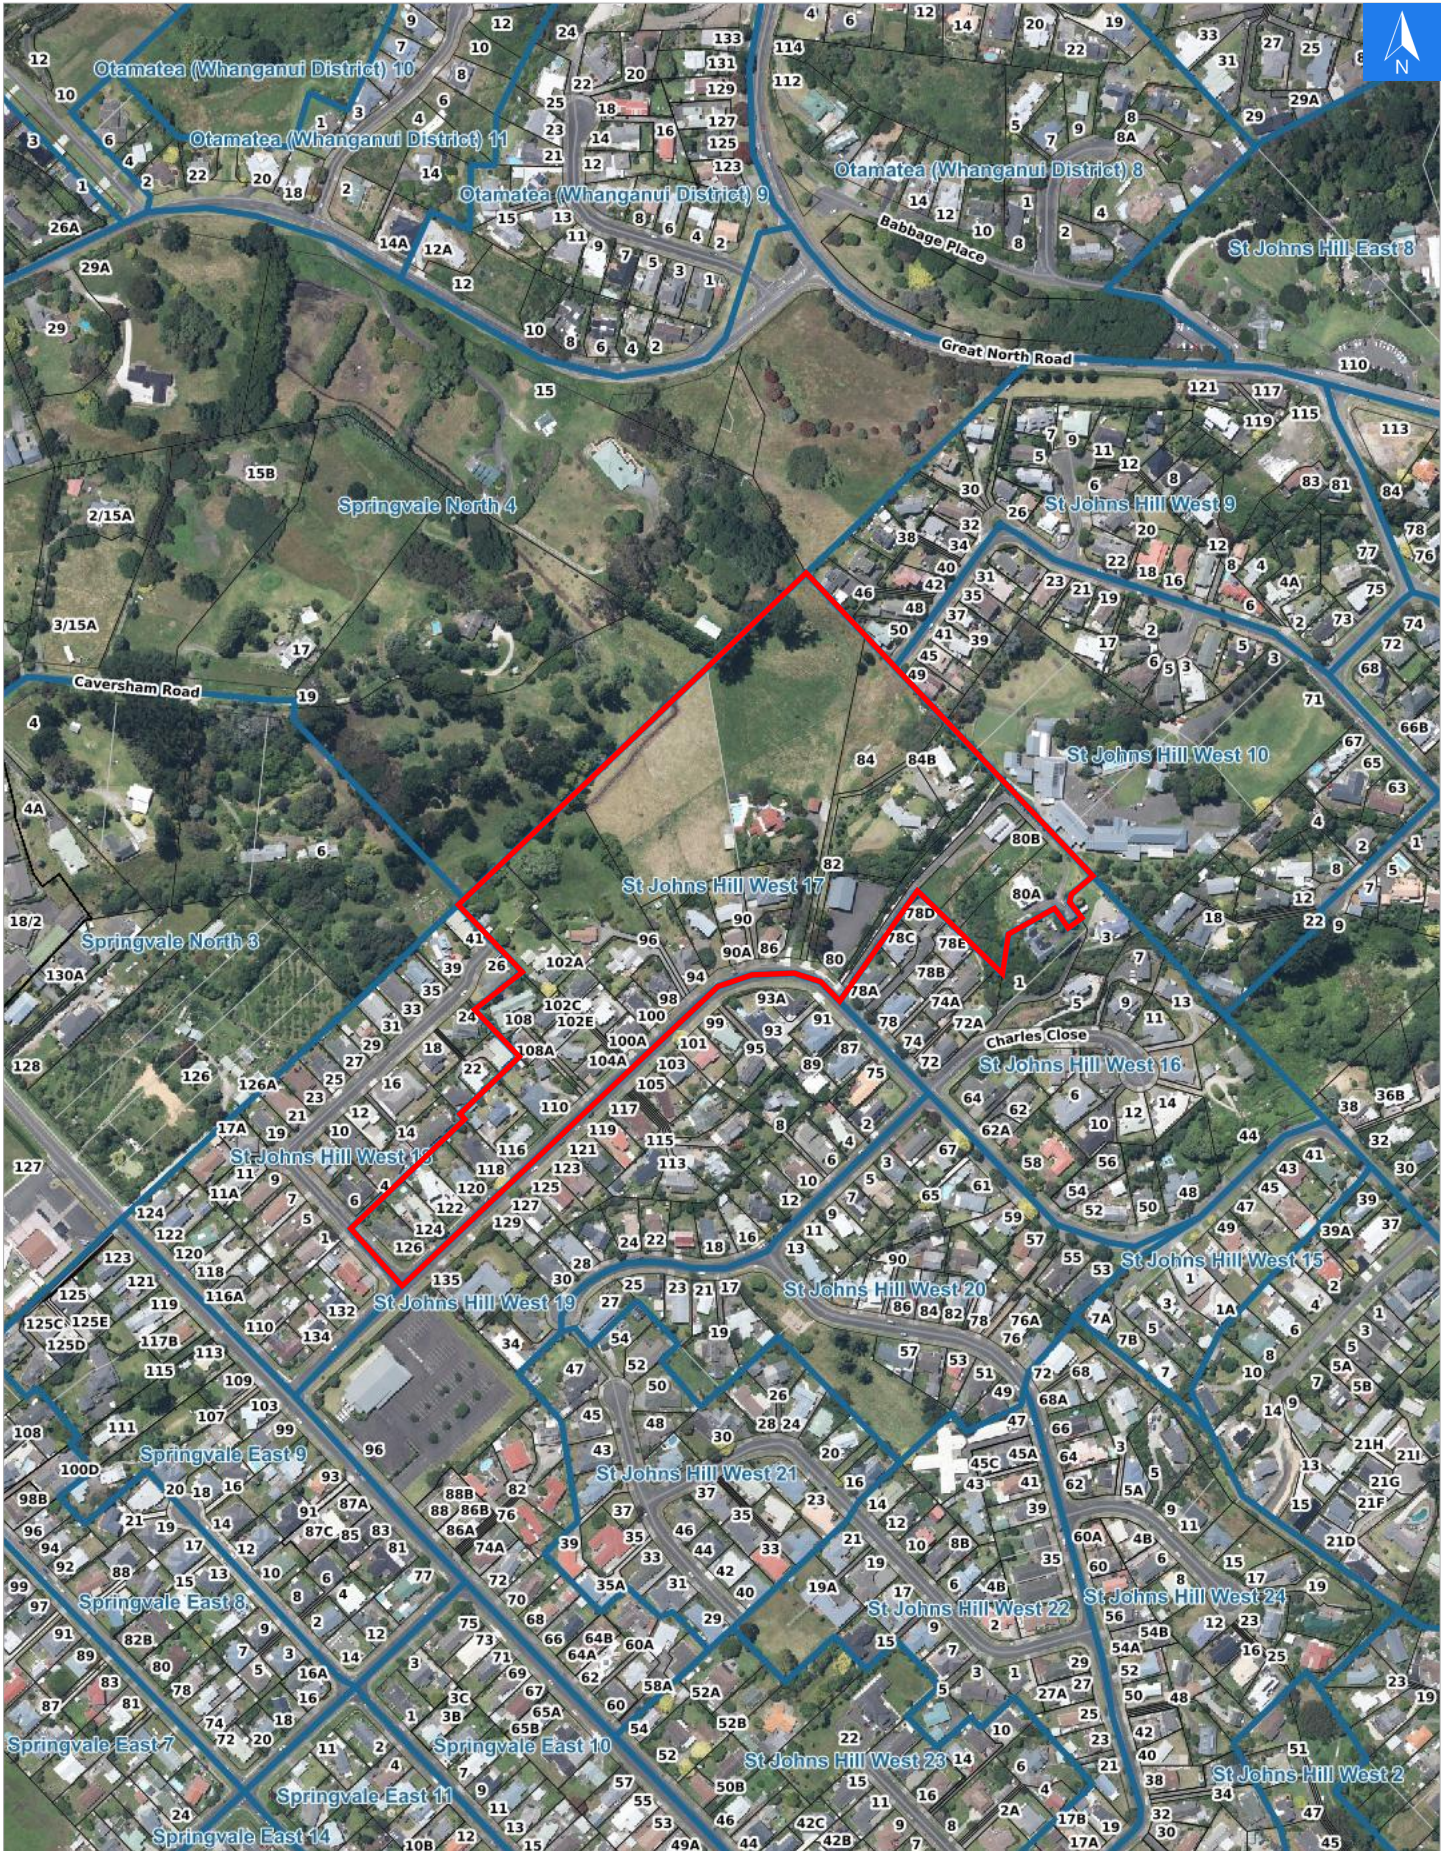

Disclaimer:

Digital map data sourced from Land Information New Zealand CROWN COPYRIGHT RESERVED.  
The information displayed in the GIS has been taken from Whanganui District Council's databases and maps.  
It is made available in good faith but its accuracy or completeness is not guaranteed. If the information is relied on in support of a resource consent it should be verified independently.

Wednesday, April 15, 2026

Scale 1: 5000

Wednesday, April 15, 2026

Disclaimer:

Digital map data sourced from Land Information New Zealand CROWN COPYRIGHT RESERVED.  
The information displayed in the GIS has been taken from Whanganui District Council's databases and maps.  
It is made available in good faith but its accuracy or completeness is not guaranteed. If the information is relied on in support of a resource consent it should be verified independently.