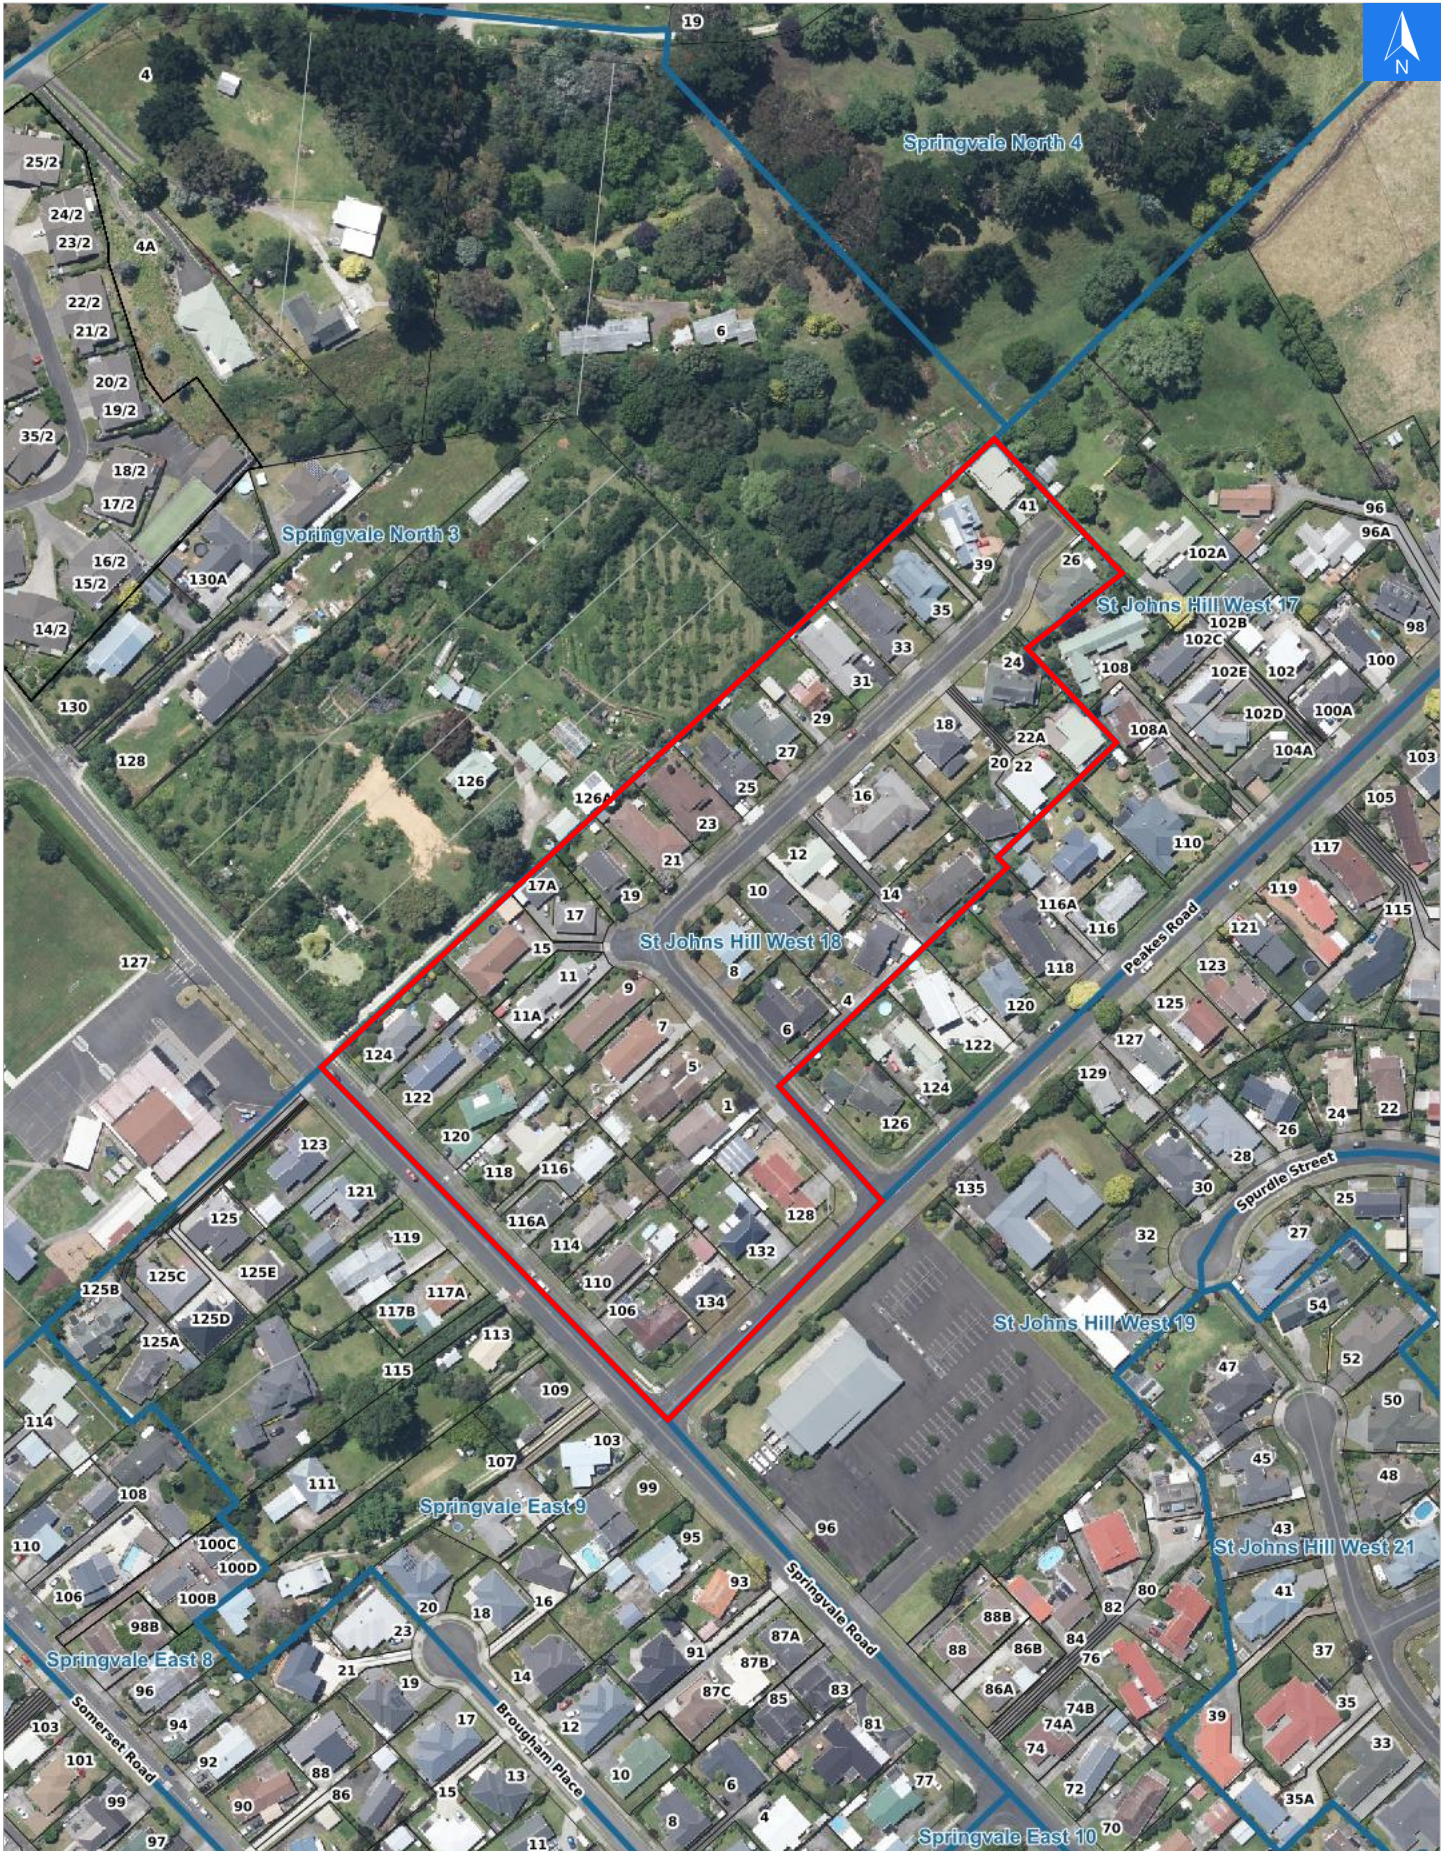

Scale 1: 2500

Wednesday, April 22, 2026

Disclaimer:

Digital map data sourced from Land Information New Zealand CROWN COPYRIGHT RESERVED.
The information displayed in the GIS has been taken from Whanganui District Council's databases and maps.
It is made available in good faith but its accuracy or completeness is not guaranteed. If the information is relied on in support of a resource consent it should be verified independently.

Rapid Urban Evacuation Addresses

Data sourced from LINZ

LINZ Address	Notes	Date Time Visited	Placard
1 Downes Avenue, Springvale			W Y1 Y2 R1 R2
4 Downes Avenue, Springvale			W Y1 Y2 R1 R2
5 Downes Avenue, Springvale			W Y1 Y2 R1 R2
6 Downes Avenue, Springvale			W Y1 Y2 R1 R2
7 Downes Avenue, Springvale			W Y1 Y2 R1 R2
8 Downes Avenue, Springvale			W Y1 Y2 R1 R2
9 Downes Avenue, Springvale			W Y1 Y2 R1 R2
10 Downes Avenue, Springvale			W Y1 Y2 R1 R2
11 Downes Avenue, Springvale			W Y1 Y2 R1 R2
11A Downes Avenue, Springvale			W Y1 Y2 R1 R2
12 Downes Avenue, Springvale			W Y1 Y2 R1 R2
14 Downes Avenue, Springvale			W Y1 Y2 R1 R2
15 Downes Avenue, Springvale			W Y1 Y2 R1 R2
16 Downes Avenue, Springvale			W Y1 Y2 R1 R2
17 Downes Avenue, Springvale			W Y1 Y2 R1 R2
17A Downes Avenue, Springvale			W Y1 Y2 R1 R2
18 Downes Avenue, Springvale			W Y1 Y2 R1 R2
19 Downes Avenue, Springvale			W Y1 Y2 R1 R2
20 Downes Avenue, Springvale			W Y1 Y2 R1 R2
21 Downes Avenue, Springvale			W Y1 Y2 R1 R2
22 Downes Avenue, Springvale			W Y1 Y2 R1 R2
22A Downes Avenue, Springvale			W Y1 Y2 R1 R2
23 Downes Avenue, Springvale			W Y1 Y2 R1 R2
24 Downes Avenue, Springvale			W Y1 Y2 R1 R2