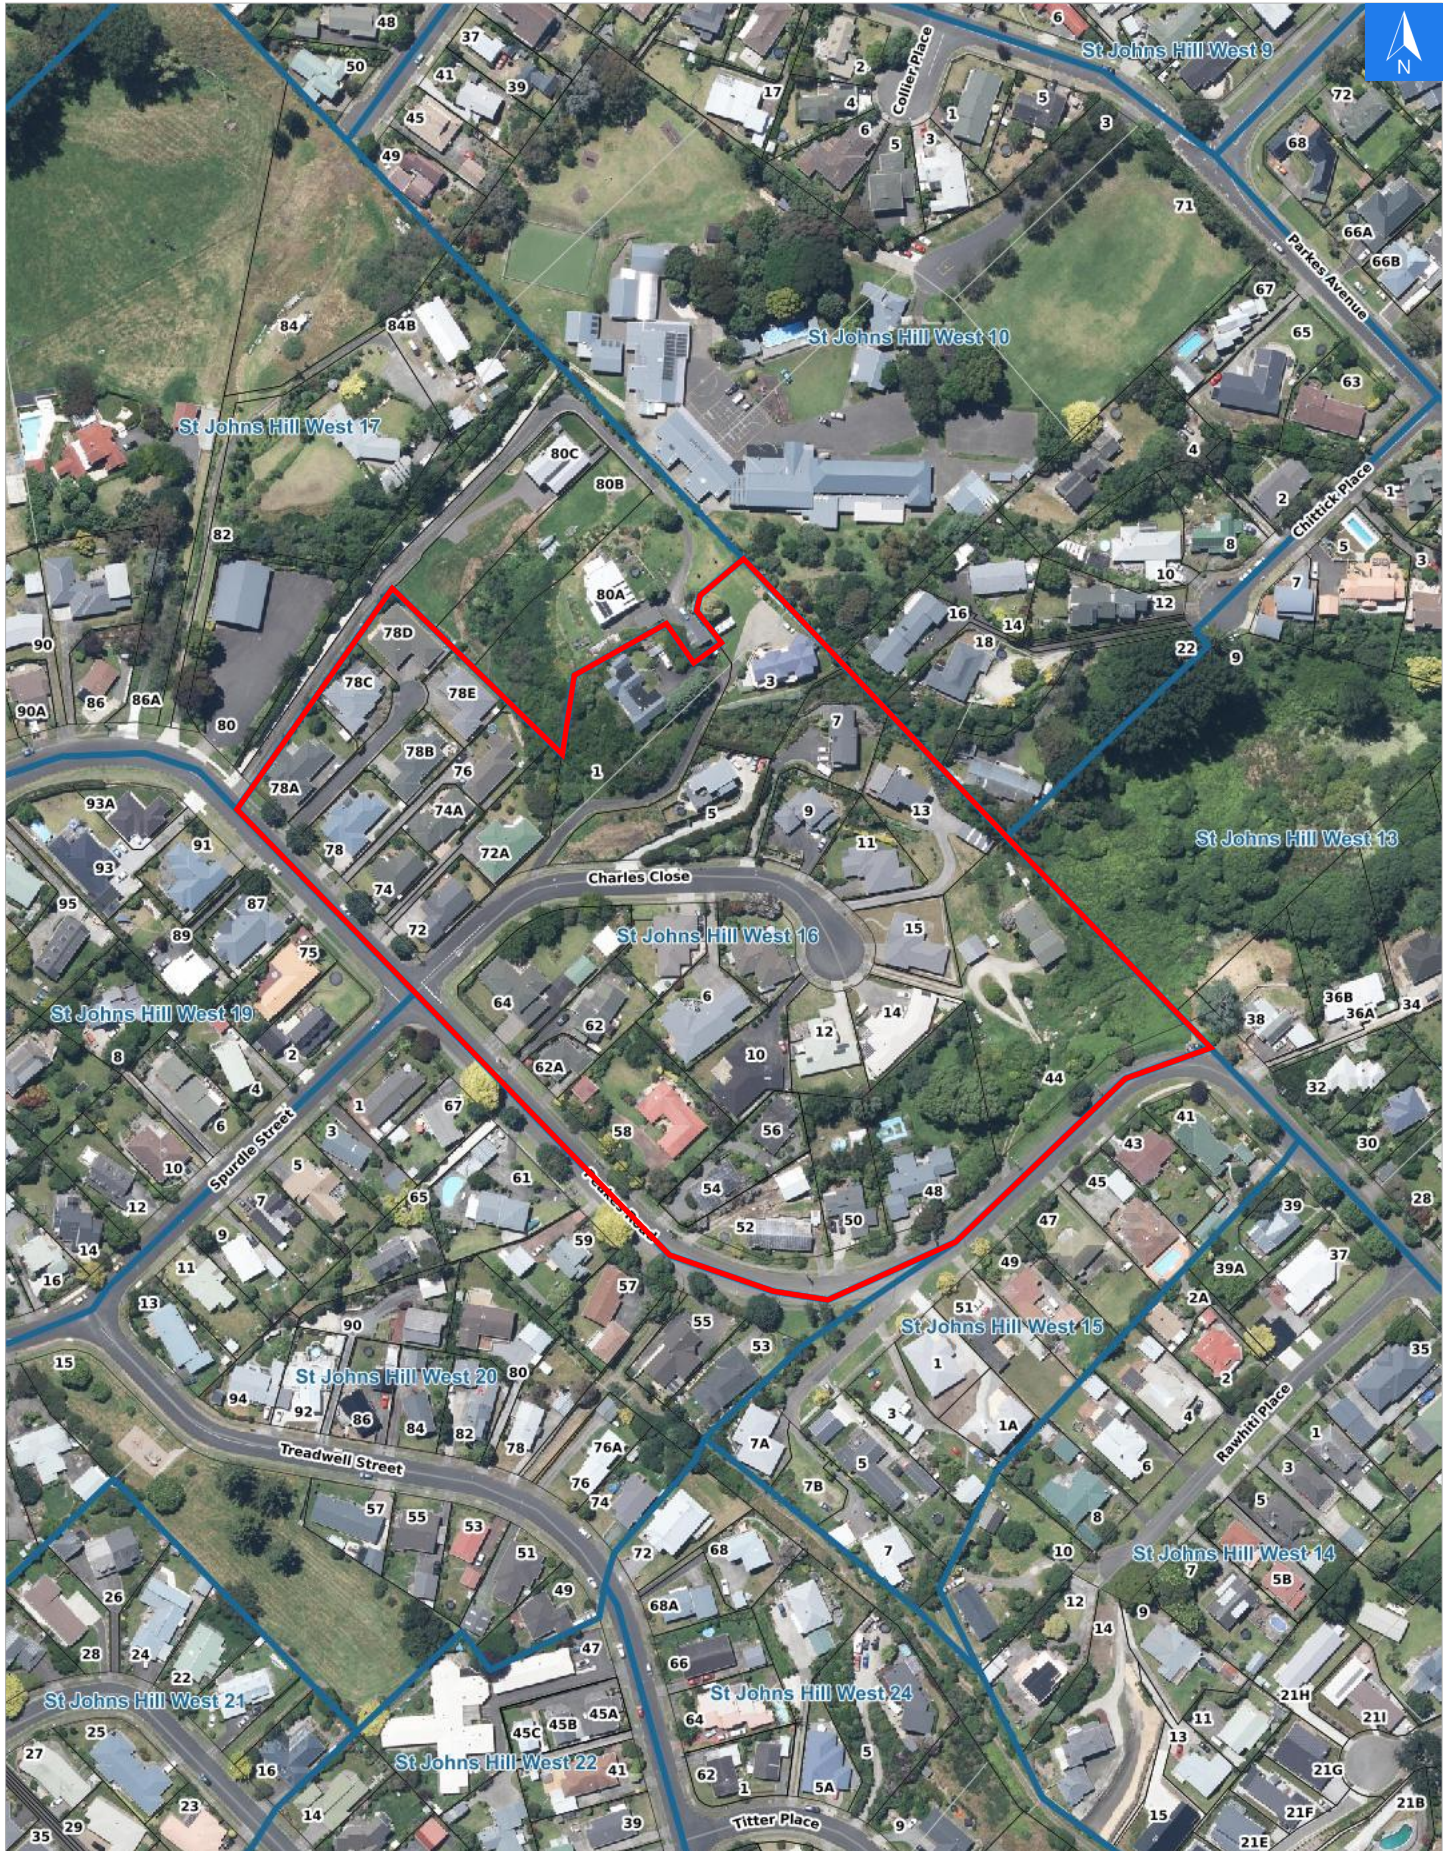

Wednesday, April 22, 2026

Disclaimer:

Digital map data sourced from Land Information New Zealand CROWN COPYRIGHT RESERVED. The information displayed in the GIS has been taken from Whanganui District Council's databases and maps. It is made available in good faith but its accuracy or completeness is not guaranteed. If the information is relied on in support of a resource consent it should be verified independently.

Scale 1: 2500

Wednesday, April 22, 2026

Disclaimer:

Digital map data sourced from Land Information New Zealand CROWN COPYRIGHT RESERVED.
The information displayed in the GIS has been taken from Whanganui District Council's databases and maps.
It is made available in good faith but its accuracy or completeness is not guaranteed. If the information is relied on in support of a resource consent it should be verified independently.