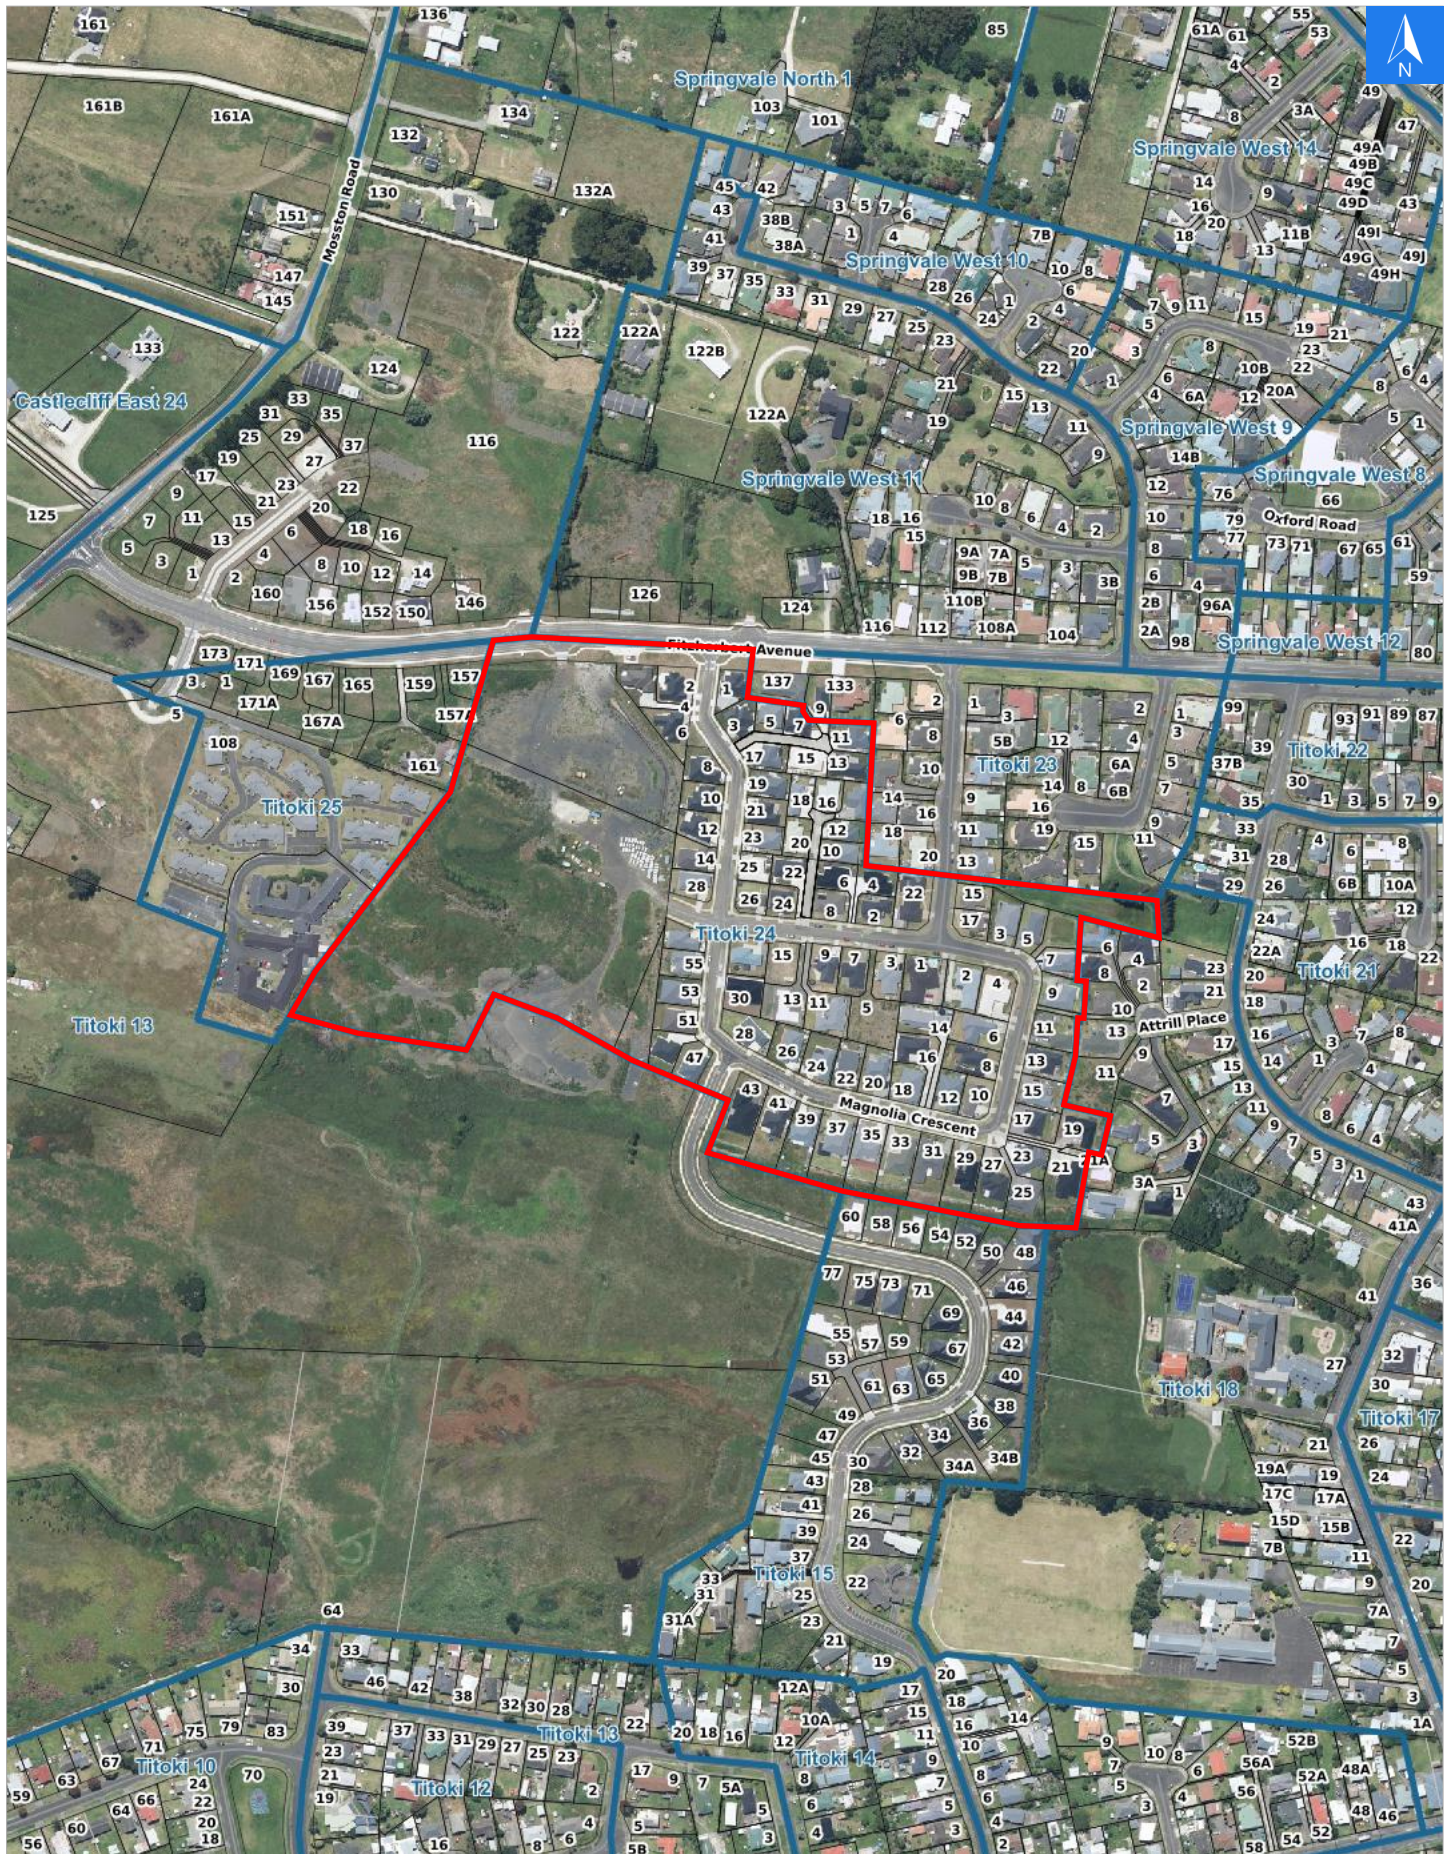

Disclaimer:

Digital map data sourced from Land Information New Zealand CROWN COPYRIGHT RESERVED.  
The information displayed in the GIS has been taken from Whanganui District Council's databases and maps.  
It is made available in good faith but its accuracy or completeness is not guaranteed. If the information is relied on in support of a resource consent it should be verified independently.

Wednesday, April 22, 2026

Scale 1: 5000

**Wednesday, April 22, 2026**

**Disclaimer:**

Digital map data sourced from Land Information New Zealand CROWN COPYRIGHT RESERVED.  
The information displayed in the GIS has been taken from Whanganui District Council's databases and maps.  
It is made available in good faith but its accuracy or completeness is not guaranteed. If the information is relied on in support of a resource consent it should be verified independently.

<b>LINZ Address</b>	<b>Notes</b>	<b>Date Time Visited</b>	<b>Placard</b>
22 Simon Street, Tawhero			W Y1 Y2 R1 R2
24 Simon Street, Tawhero			W Y1 Y2 R1 R2
26 Simon Street, Tawhero			W Y1 Y2 R1 R2
28 Simon Street, Tawhero			W Y1 Y2 R1 R2