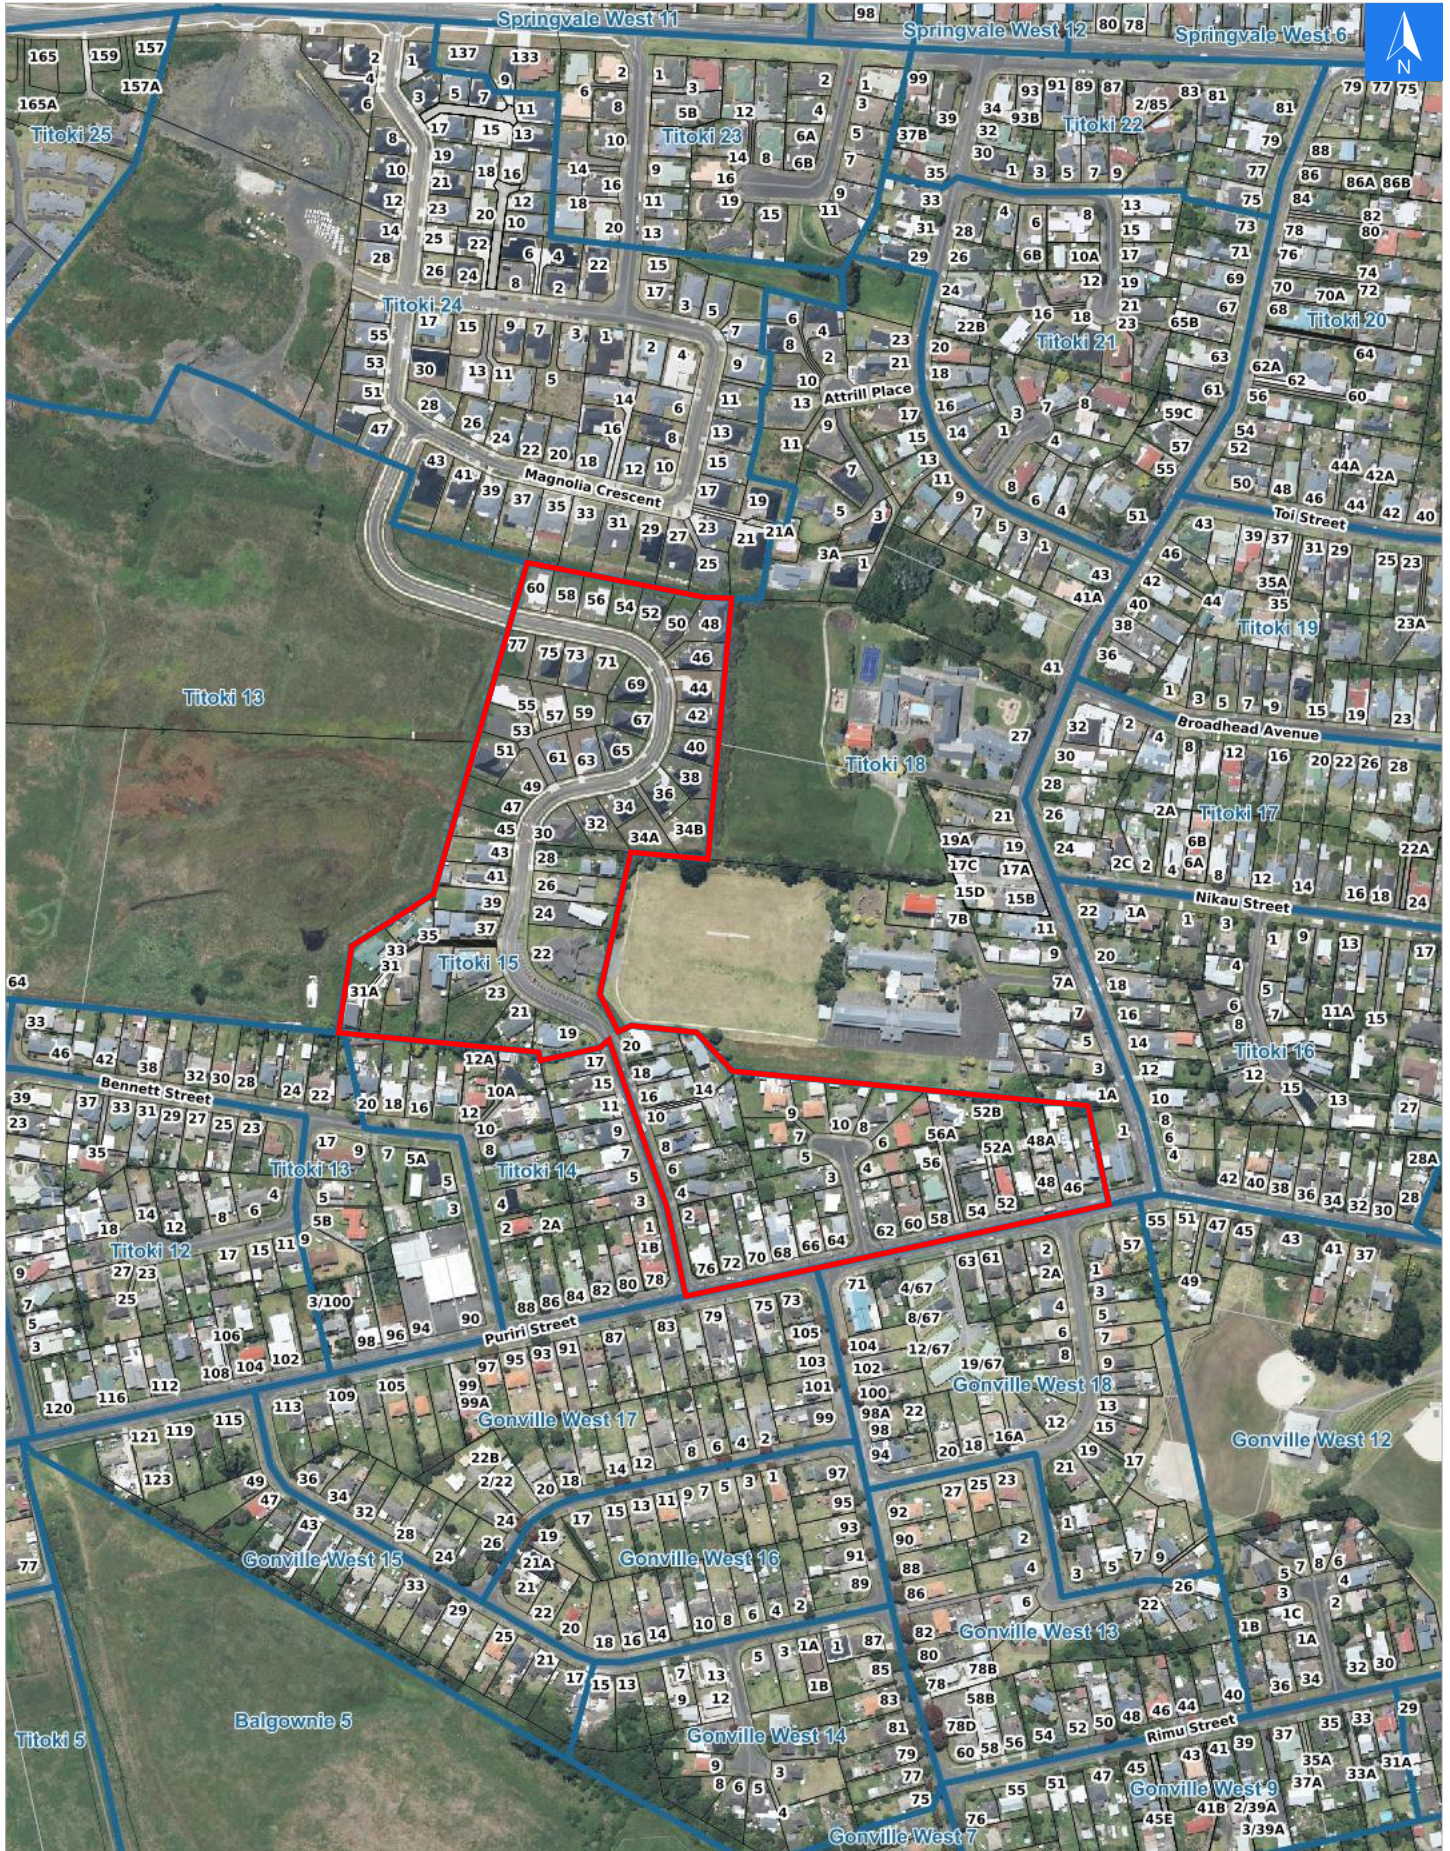

Disclaimer:

Digital map data sourced from Land Information New Zealand CROWN COPYRIGHT RESERVED.
The information displayed in the GIS has been taken from Whanganui District Council's databases and maps.
It is made available in good faith but its accuracy or completeness is not guaranteed. If the information is relied on in support of a resource consent it should be verified independently.

Wednesday, April 15, 2026

Scale 1: 5000

Wednesday, April 15, 2026

Disclaimer:

Digital map data sourced from Land Information New Zealand CROWN COPYRIGHT RESERVED.
The information displayed in the GIS has been taken from Whanganui District Council's databases and maps.
It is made available in good faith but its accuracy or completeness is not guaranteed. If the information is relied on in support of a resource consent it should be verified independently.

Rapid Urban Evacuation Addresses

Data sourced from LINZ

LINZ Address	Notes	Date Time Visited	Placard
1 Mahoe Place, Gonville			W Y1 Y2 R1 R2
3 Mahoe Place, Gonville			W Y1 Y2 R1 R2
4 Mahoe Place, Gonville			W Y1 Y2 R1 R2
5 Mahoe Place, Gonville			W Y1 Y2 R1 R2
6 Mahoe Place, Gonville			W Y1 Y2 R1 R2
7 Mahoe Place, Gonville			W Y1 Y2 R1 R2
8 Mahoe Place, Gonville			W Y1 Y2 R1 R2
9 Mahoe Place, Gonville			W Y1 Y2 R1 R2
10 Mahoe Place, Gonville			W Y1 Y2 R1 R2
11 Mahoe Place, Gonville			W Y1 Y2 R1 R2
44 Puriri Street, Gonville			W Y1 Y2 R1 R2
46 Puriri Street, Gonville			W Y1 Y2 R1 R2
48 Puriri Street, Gonville			W Y1 Y2 R1 R2
48A Puriri Street, Gonville			W Y1 Y2 R1 R2
50 Puriri Street, Gonville			W Y1 Y2 R1 R2
52 Puriri Street, Gonville			W Y1 Y2 R1 R2
54 Puriri Street, Gonville			W Y1 Y2 R1 R2
54B Puriri Street, Gonville			W Y1 Y2 R1 R2
56 Puriri Street, Gonville			W Y1 Y2 R1 R2
56A Puriri Street, Gonville			W Y1 Y2 R1 R2
58 Puriri Street, Gonville			W Y1 Y2 R1 R2
60 Puriri Street, Gonville			W Y1 Y2 R1 R2
62 Puriri Street, Gonville			W Y1 Y2 R1 R2
64 Puriri Street, Gonville			W Y1 Y2 R1 R2