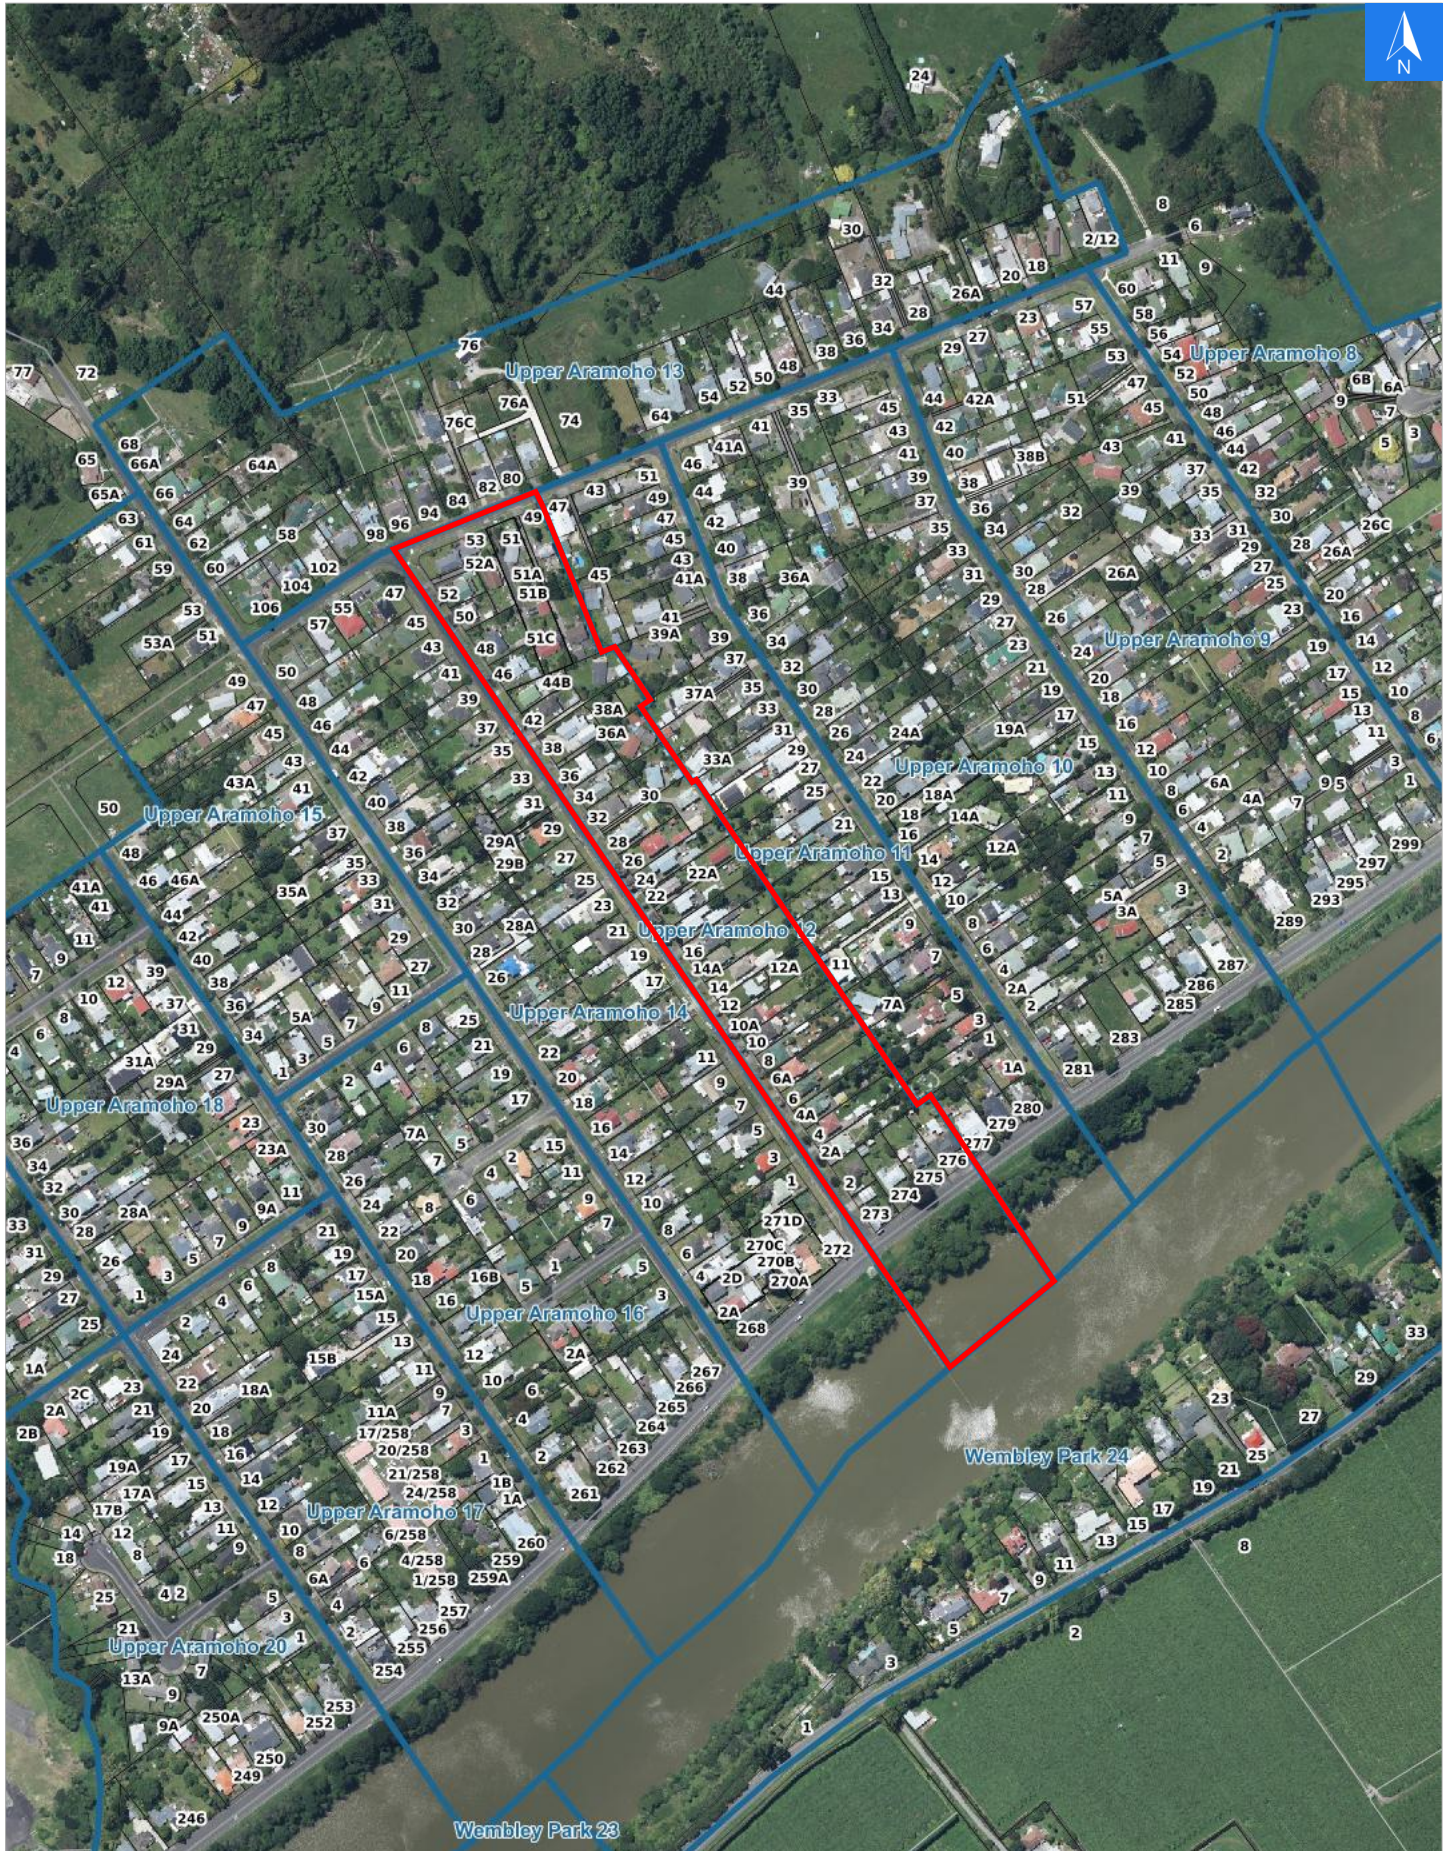

Disclaimer:

Digital map data sourced from Land Information New Zealand CROWN COPYRIGHT RESERVED.  
The information displayed in the GIS has been taken from Whanganui District Council's databases and maps.  
It is made available in good faith but its accuracy or completeness is not guaranteed. If the information is relied on in support of a resource consent it should be verified independently.

Wednesday, April 22, 2026

Scale 1: 5000

**Wednesday, April 22, 2026**

**Disclaimer:**

Digital map data sourced from Land Information New Zealand CROWN COPYRIGHT RESERVED.  
The information displayed in the GIS has been taken from Whanganui District Council's databases and maps.  
It is made available in good faith but its accuracy or completeness is not guaranteed. If the information is relied on in support of a resource consent it should be verified independently.