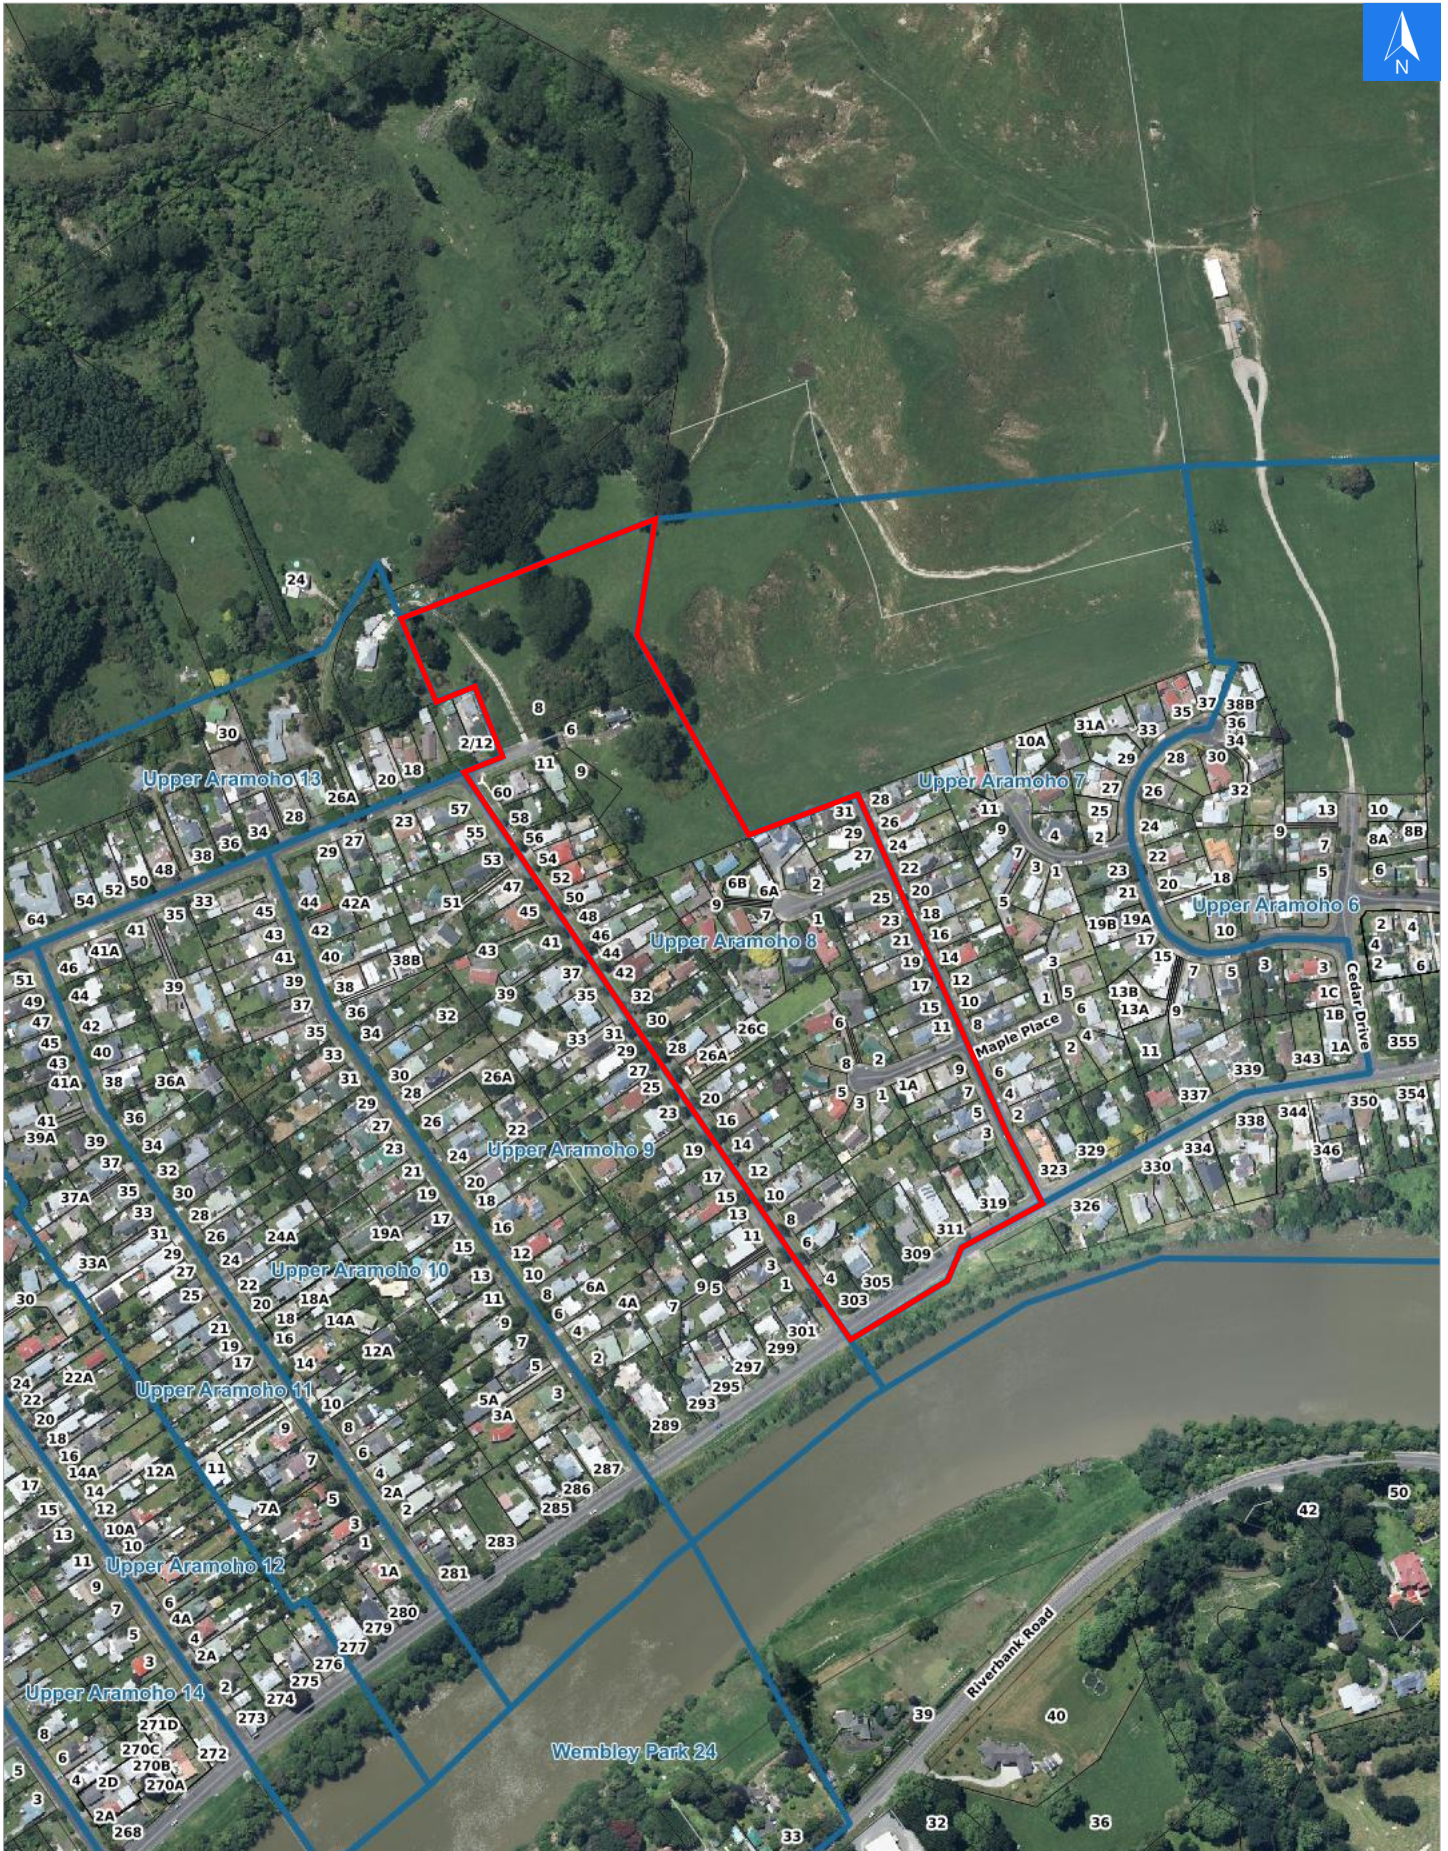

Wednesday, April 15, 2026

Disclaimer:

Digital map data sourced from Land Information New Zealand CROWN COPYRIGHT RESERVED.
The information displayed in the GIS has been taken from Whanganui District Council's databases and maps.
It is made available in good faith but its accuracy or completeness is not guaranteed. If the information is relied on in support of a resource consent it should be verified independently.

Scale 1: 5000

Wednesday, April 15, 2026

Disclaimer:

Digital map data sourced from Land Information New Zealand CROWN COPYRIGHT RESERVED.
The information displayed in the GIS has been taken from Whanganui District Council's databases and maps.
It is made available in good faith but its accuracy or completeness is not guaranteed. If the information is relied on in support of a resource consent it should be verified independently.

Rapid Urban Evacuation Addresses

Data sourced from LINZ

LINZ Address	Notes	Date Time Visited	Placard
1 Ash Place, Aramoho			W Y1 Y2 R1 R2
2 Ash Place, Aramoho			W Y1 Y2 R1 R2
3 Ash Place, Aramoho			W Y1 Y2 R1 R2
4 Ash Place, Aramoho			W Y1 Y2 R1 R2
5 Ash Place, Aramoho			W Y1 Y2 R1 R2
6 Ash Place, Aramoho			W Y1 Y2 R1 R2
7 Ash Place, Aramoho			W Y1 Y2 R1 R2
8 Ash Place, Aramoho			W Y1 Y2 R1 R2
3 Camellia Avenue, Aramoho			W Y1 Y2 R1 R2
5 Camellia Avenue, Aramoho			W Y1 Y2 R1 R2
7 Camellia Avenue, Aramoho			W Y1 Y2 R1 R2
9 Camellia Avenue, Aramoho			W Y1 Y2 R1 R2
11 Camellia Avenue, Aramoho			W Y1 Y2 R1 R2
15 Camellia Avenue, Aramoho			W Y1 Y2 R1 R2
17 Camellia Avenue, Aramoho			W Y1 Y2 R1 R2
19 Camellia Avenue, Aramoho			W Y1 Y2 R1 R2
21 Camellia Avenue, Aramoho			W Y1 Y2 R1 R2
23 Camellia Avenue, Aramoho			W Y1 Y2 R1 R2
25 Camellia Avenue, Aramoho			W Y1 Y2 R1 R2
27 Camellia Avenue, Aramoho			W Y1 Y2 R1 R2
29 Camellia Avenue, Aramoho			W Y1 Y2 R1 R2
31 Camellia Avenue, Aramoho			W Y1 Y2 R1 R2
6 Paterson Street, Aramoho			W Y1 Y2 R1 R2
8 Paterson Street, Aramoho			W Y1 Y2 R1 R2