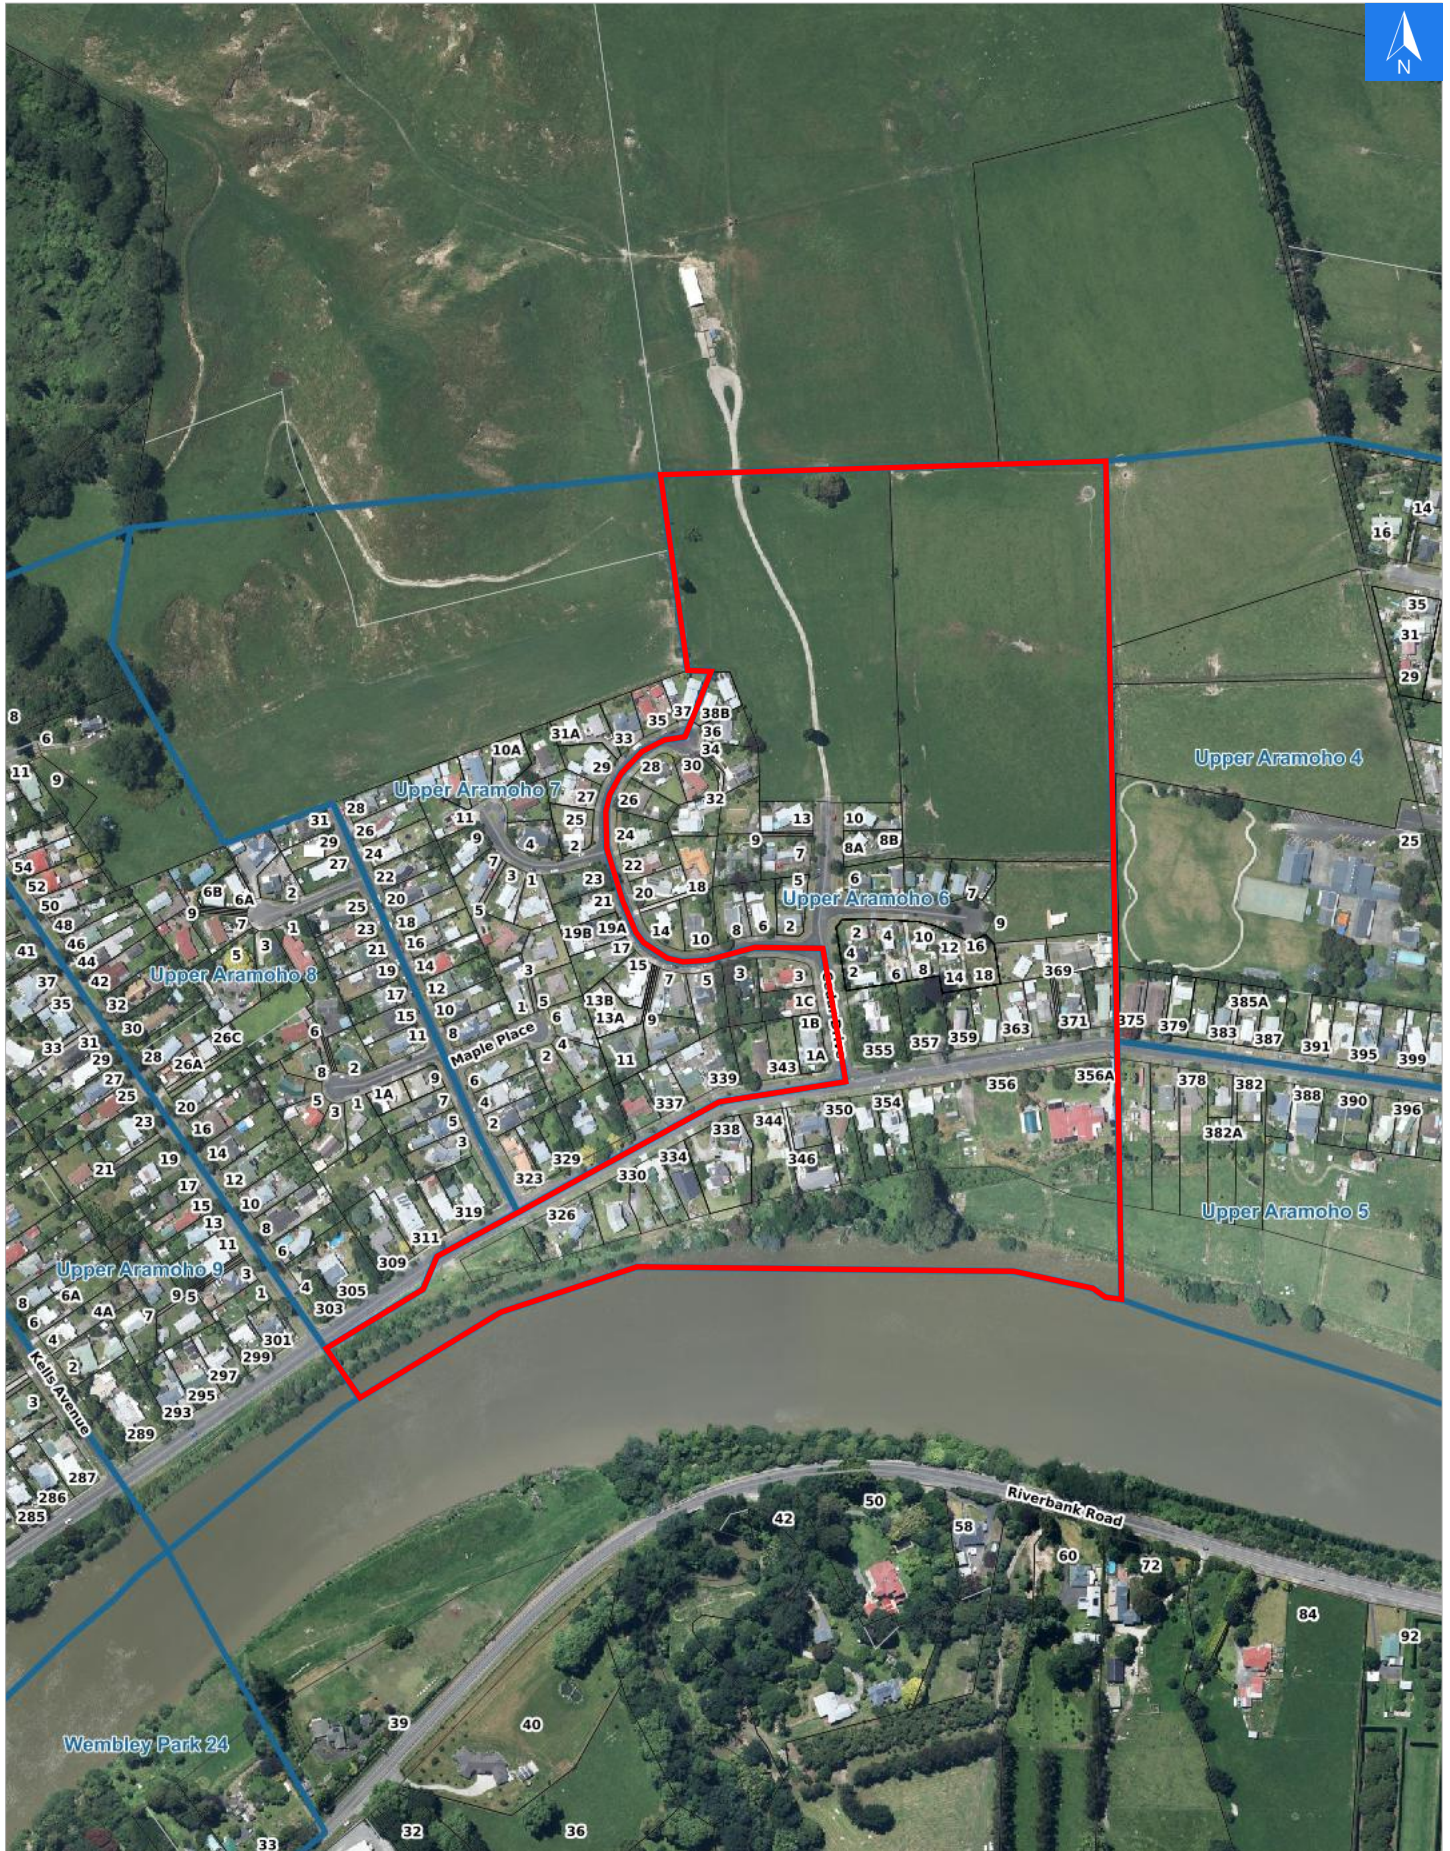

Wednesday, April 15, 2026

Disclaimer:

Digital map data sourced from Land Information New Zealand CROWN COPYRIGHT RESERVED.
The information displayed in the GIS has been taken from Whanganui District Council's databases and maps.
It is made available in good faith but its accuracy or completeness is not guaranteed. If the information is relied on in support of a resource consent it should be verified independently.

Scale 1: 5000

Wednesday, April 15, 2026

Disclaimer:

Digital map data sourced from Land Information New Zealand CROWN COPYRIGHT RESERVED.
The information displayed in the GIS has been taken from Whanganui District Council's databases and maps.
It is made available in good faith but its accuracy or completeness is not guaranteed. If the information is relied on in support of a resource consent it should be verified independently.

Rapid Urban Evacuation Addresses

Data sourced from LINZ

LINZ Address	Notes	Date Time Visited	Placard
2 Birch Place, Aramoho			W Y1 Y2 R1 R2
3 Birch Place, Aramoho			W Y1 Y2 R1 R2
4 Birch Place, Aramoho			W Y1 Y2 R1 R2
5 Birch Place, Aramoho			W Y1 Y2 R1 R2
6 Birch Place, Aramoho			W Y1 Y2 R1 R2
7 Birch Place, Aramoho			W Y1 Y2 R1 R2
8 Birch Place, Aramoho			W Y1 Y2 R1 R2
9 Birch Place, Aramoho			W Y1 Y2 R1 R2
10 Birch Place, Aramoho			W Y1 Y2 R1 R2
12 Birch Place, Aramoho			W Y1 Y2 R1 R2
14 Birch Place, Aramoho			W Y1 Y2 R1 R2
16 Birch Place, Aramoho			W Y1 Y2 R1 R2
18 Birch Place, Aramoho			W Y1 Y2 R1 R2
2 Cedar Drive, Aramoho			W Y1 Y2 R1 R2
4 Cedar Drive, Aramoho			W Y1 Y2 R1 R2
5 Cedar Drive, Aramoho			W Y1 Y2 R1 R2
6 Cedar Drive, Aramoho			W Y1 Y2 R1 R2
7 Cedar Drive, Aramoho			W Y1 Y2 R1 R2
8A Cedar Drive, Aramoho			W Y1 Y2 R1 R2
8B Cedar Drive, Aramoho			W Y1 Y2 R1 R2
9 Cedar Drive, Aramoho			W Y1 Y2 R1 R2
10 Cedar Drive, Aramoho			W Y1 Y2 R1 R2
11 Cedar Drive, Aramoho			W Y1 Y2 R1 R2
13 Cedar Drive, Aramoho			W Y1 Y2 R1 R2