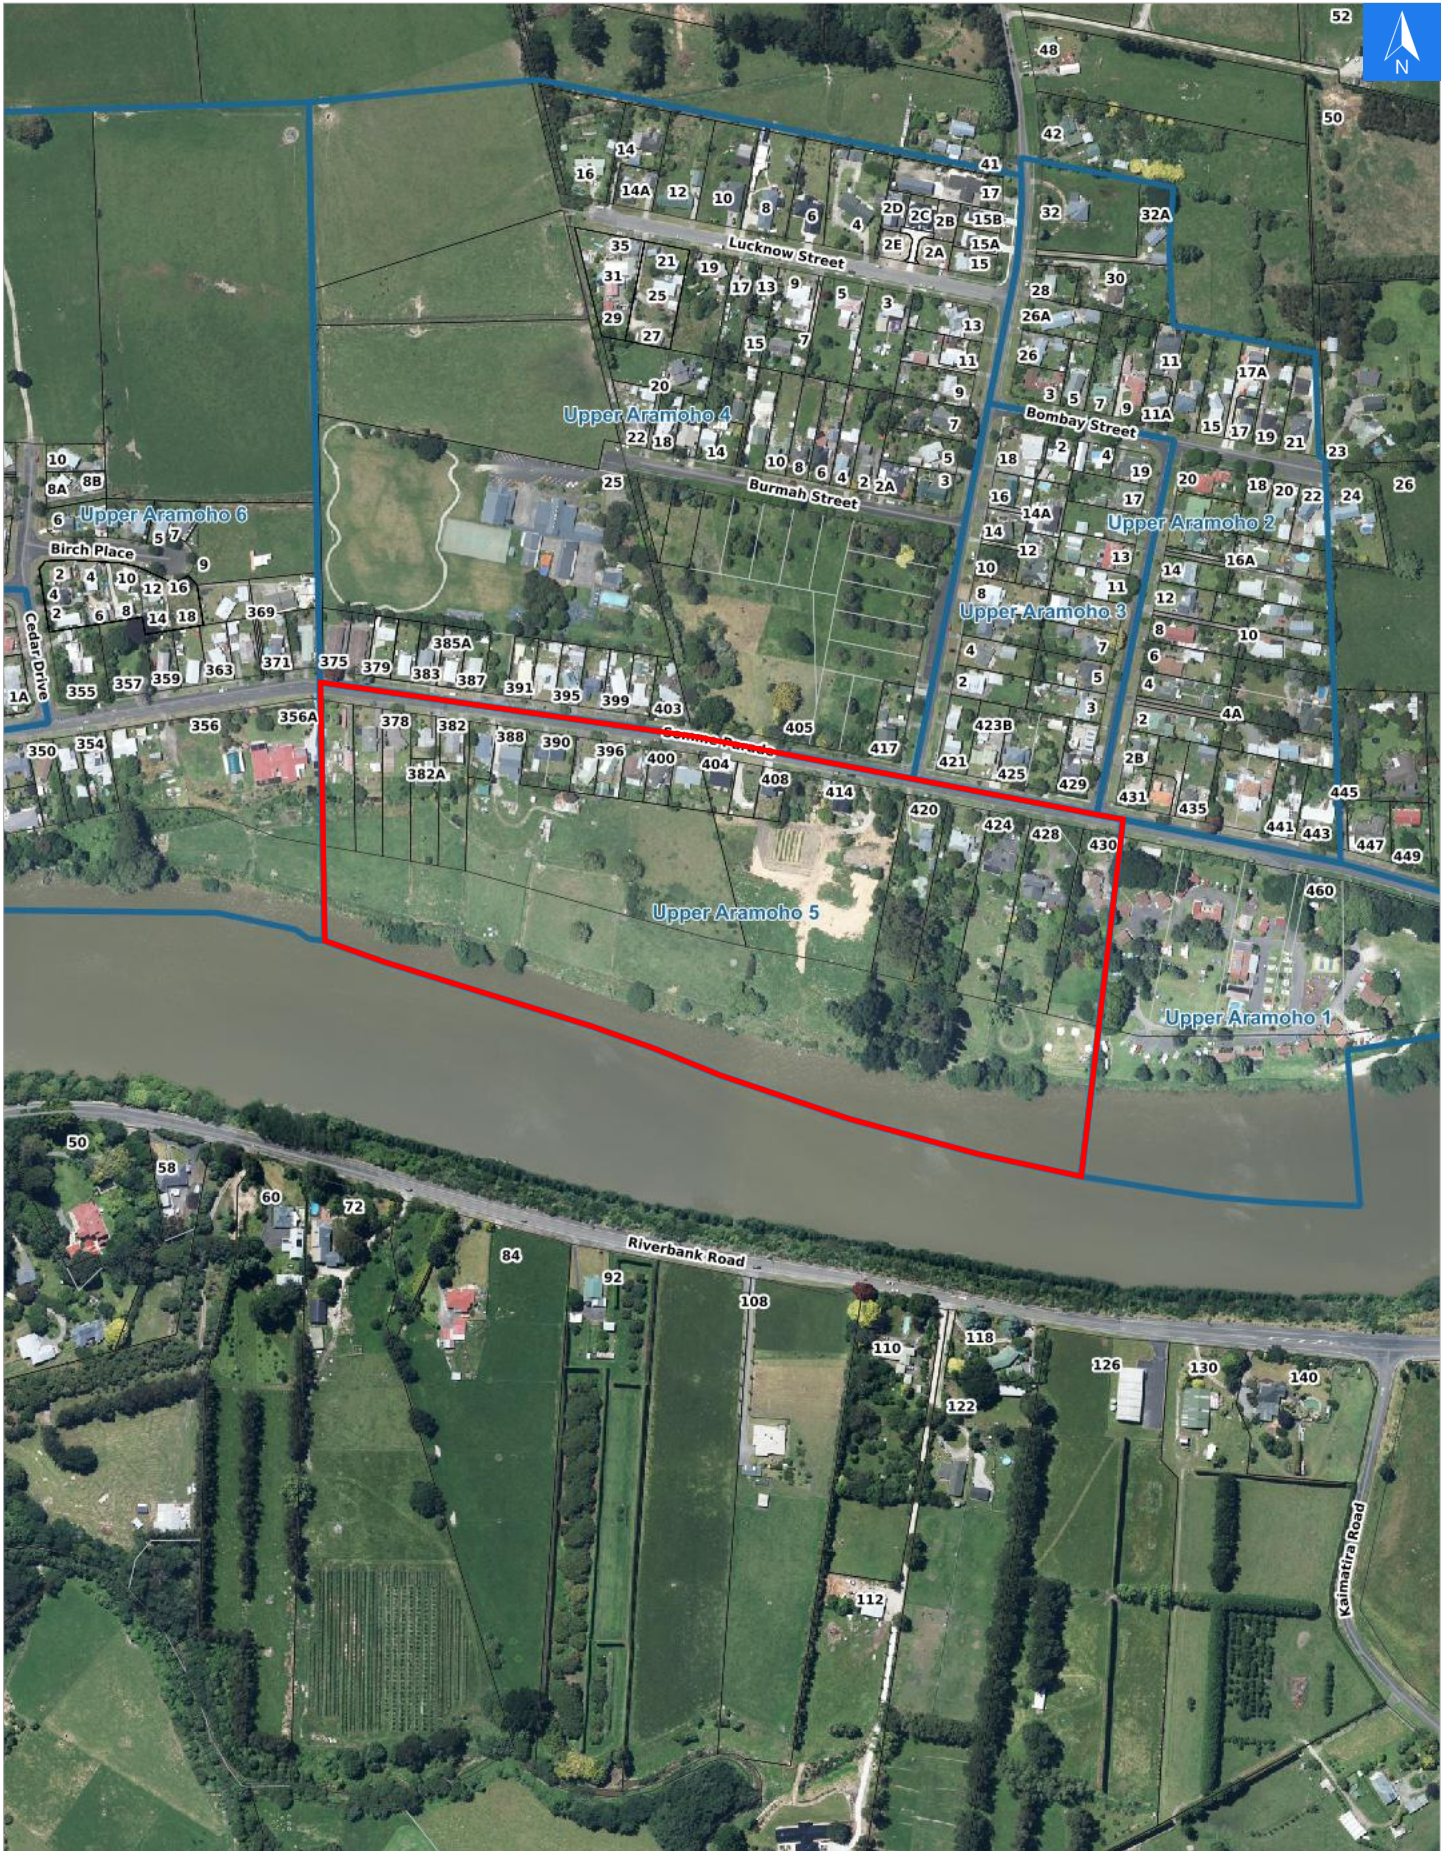

Wednesday, April 22, 2026

Disclaimer:

Digital map data sourced from Land Information New Zealand CROWN COPYRIGHT RESERVED.  
The information displayed in the GIS has been taken from Whanganui District Council's databases and maps.  
It is made available in good faith but its accuracy or completeness is not guaranteed. If the information is relied on in support of a resource consent it should be verified independently.

Scale 1: 5000

Wednesday, April 22, 2026

### Disclaimer:

Digital map data sourced from Land Information New Zealand CROWN COPYRIGHT RESERVED.  
The information displayed in the GIS has been taken from Whanganui District Council's databases and maps.  
It is made available in good faith but its accuracy or completeness is not guaranteed. If the information is relied on in support of a resource consent it should be verified independently.

## Rapid Urban Evacuation Addresses

Data sourced from LINZ

LINZ Address	Notes	Date Time Visited	Placard
374 Somme Parade, Aramoho			W Y1 Y2 R1 R2
376 Somme Parade, Aramoho			W Y1 Y2 R1 R2
378 Somme Parade, Aramoho			W Y1 Y2 R1 R2
380 Somme Parade, Aramoho			W Y1 Y2 R1 R2
382 Somme Parade, Aramoho			W Y1 Y2 R1 R2
382A Somme Parade, Aramoho			W Y1 Y2 R1 R2
384 Somme Parade, Aramoho			W Y1 Y2 R1 R2
388 Somme Parade, Aramoho			W Y1 Y2 R1 R2
390 Somme Parade, Aramoho			W Y1 Y2 R1 R2
394 Somme Parade, Aramoho			W Y1 Y2 R1 R2
396 Somme Parade, Aramoho			W Y1 Y2 R1 R2
398 Somme Parade, Aramoho			W Y1 Y2 R1 R2
400 Somme Parade, Aramoho			W Y1 Y2 R1 R2
402 Somme Parade, Aramoho			W Y1 Y2 R1 R2
404 Somme Parade, Aramoho			W Y1 Y2 R1 R2
406 Somme Parade, Aramoho			W Y1 Y2 R1 R2
408 Somme Parade, Aramoho			W Y1 Y2 R1 R2
414 Somme Parade, Aramoho			W Y1 Y2 R1 R2
420 Somme Parade, Aramoho			W Y1 Y2 R1 R2
422 Somme Parade, Aramoho			W Y1 Y2 R1 R2
424 Somme Parade, Aramoho			W Y1 Y2 R1 R2
428 Somme Parade, Aramoho			W Y1 Y2 R1 R2
430 Somme Parade, Aramoho			W Y1 Y2 R1 R2