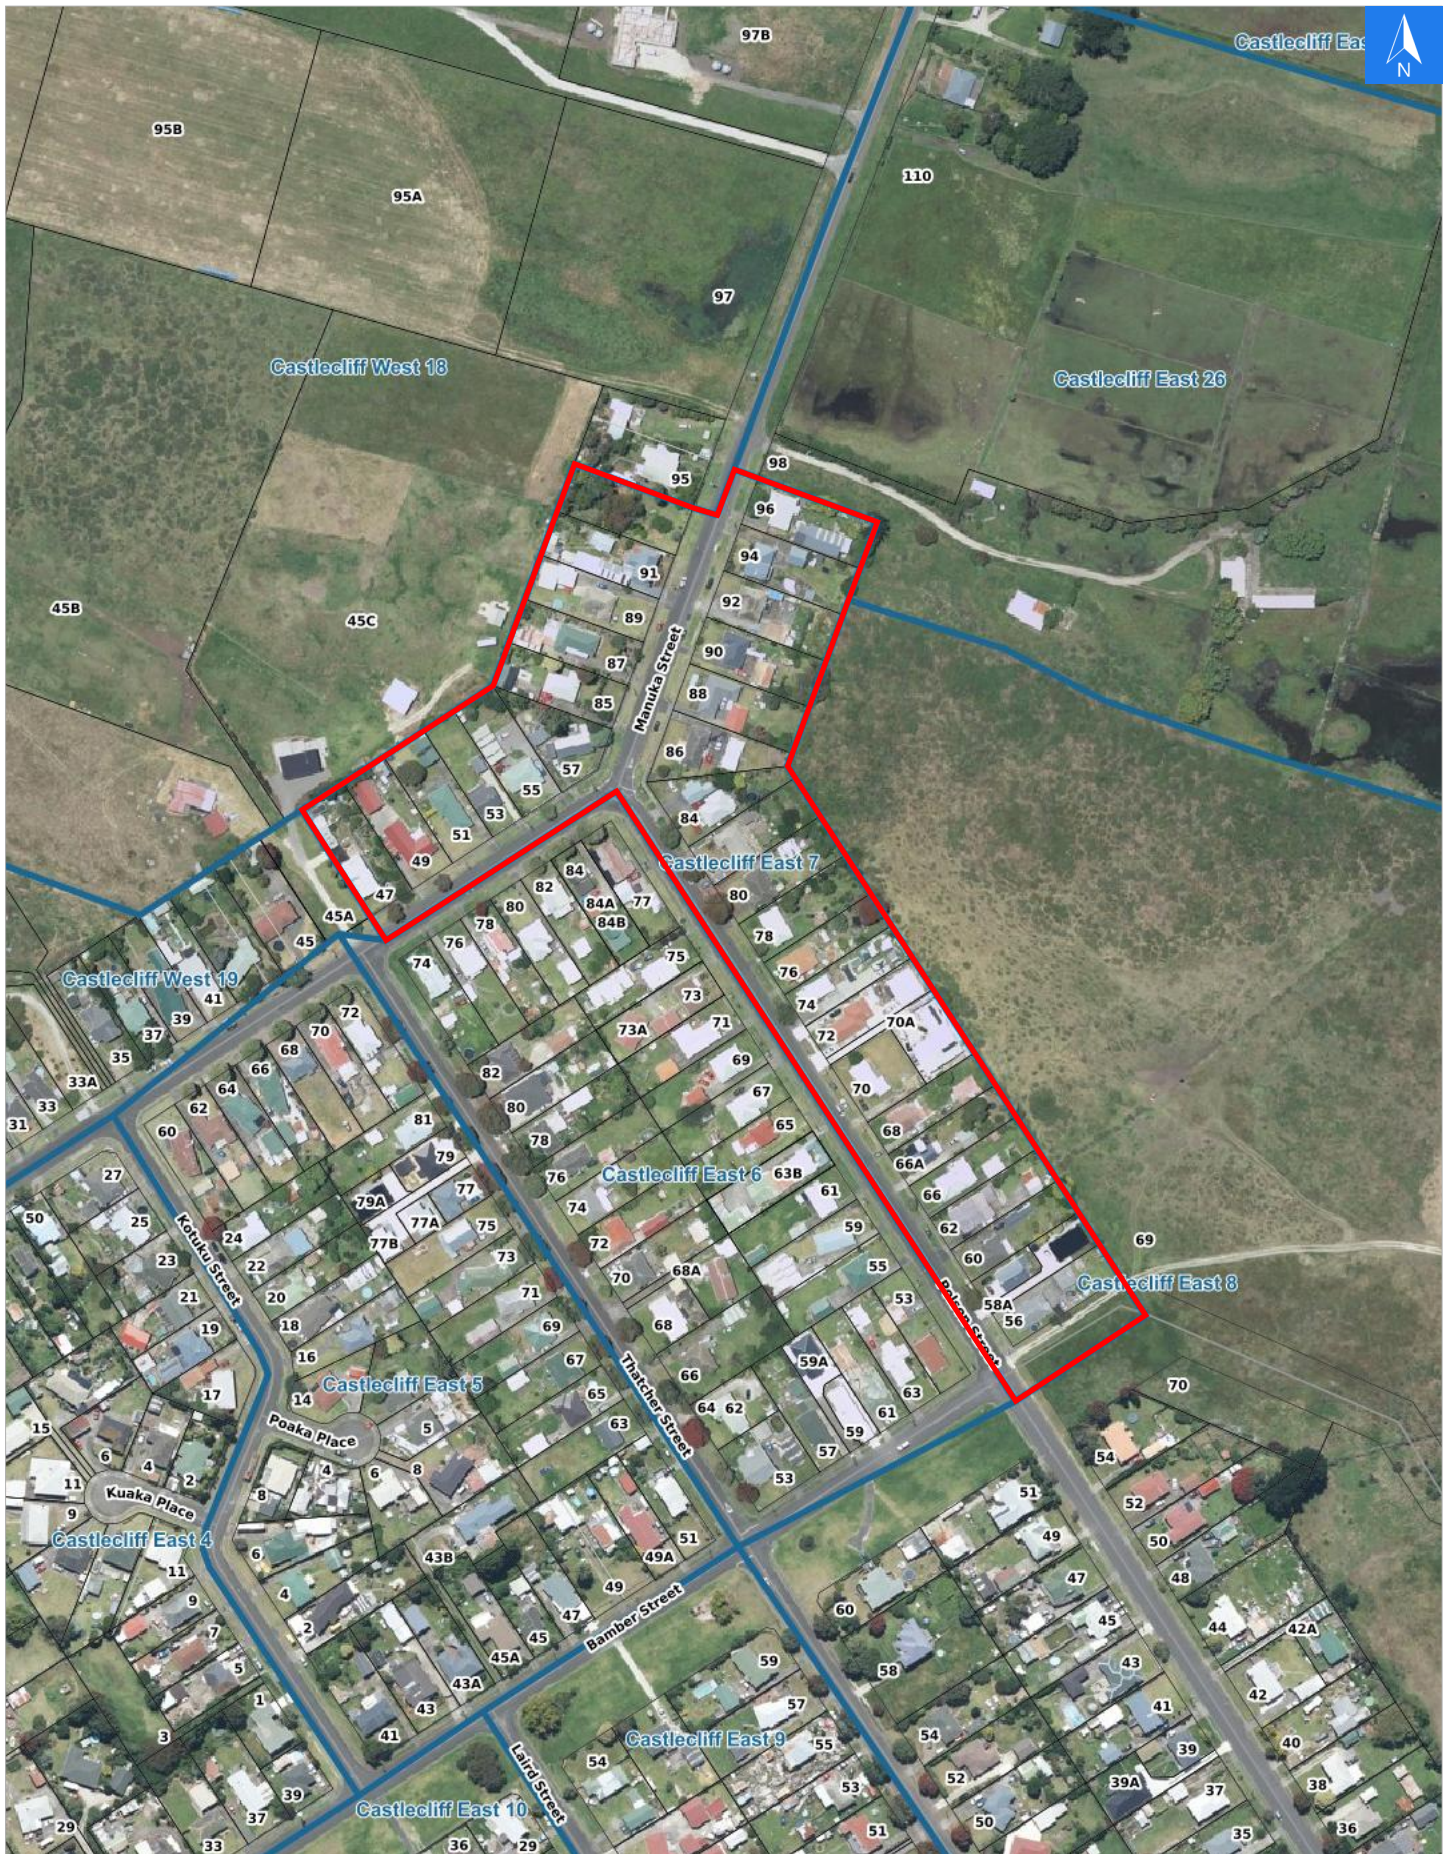

Wednesday, April 22, 2026

Disclaimer:

Digital map data sourced from Land Information New Zealand CROWN COPYRIGHT RESERVED.
The information displayed in the GIS has been taken from Whanganui District Council's databases and maps.
It is made available in good faith but its accuracy or completeness is not guaranteed. If the information is relied on in support of a resource consent it should be verified independently.

Scale 1: 3000

Wednesday, April 22, 2026

Disclaimer:

Digital map data sourced from Land Information New Zealand CROWN COPYRIGHT RESERVED.
The information displayed in the GIS has been taken from Whanganui District Council's databases and maps.
It is made available in good faith but its accuracy or completeness is not guaranteed. If the information is relied on in support of a resource consent it should be verified independently.