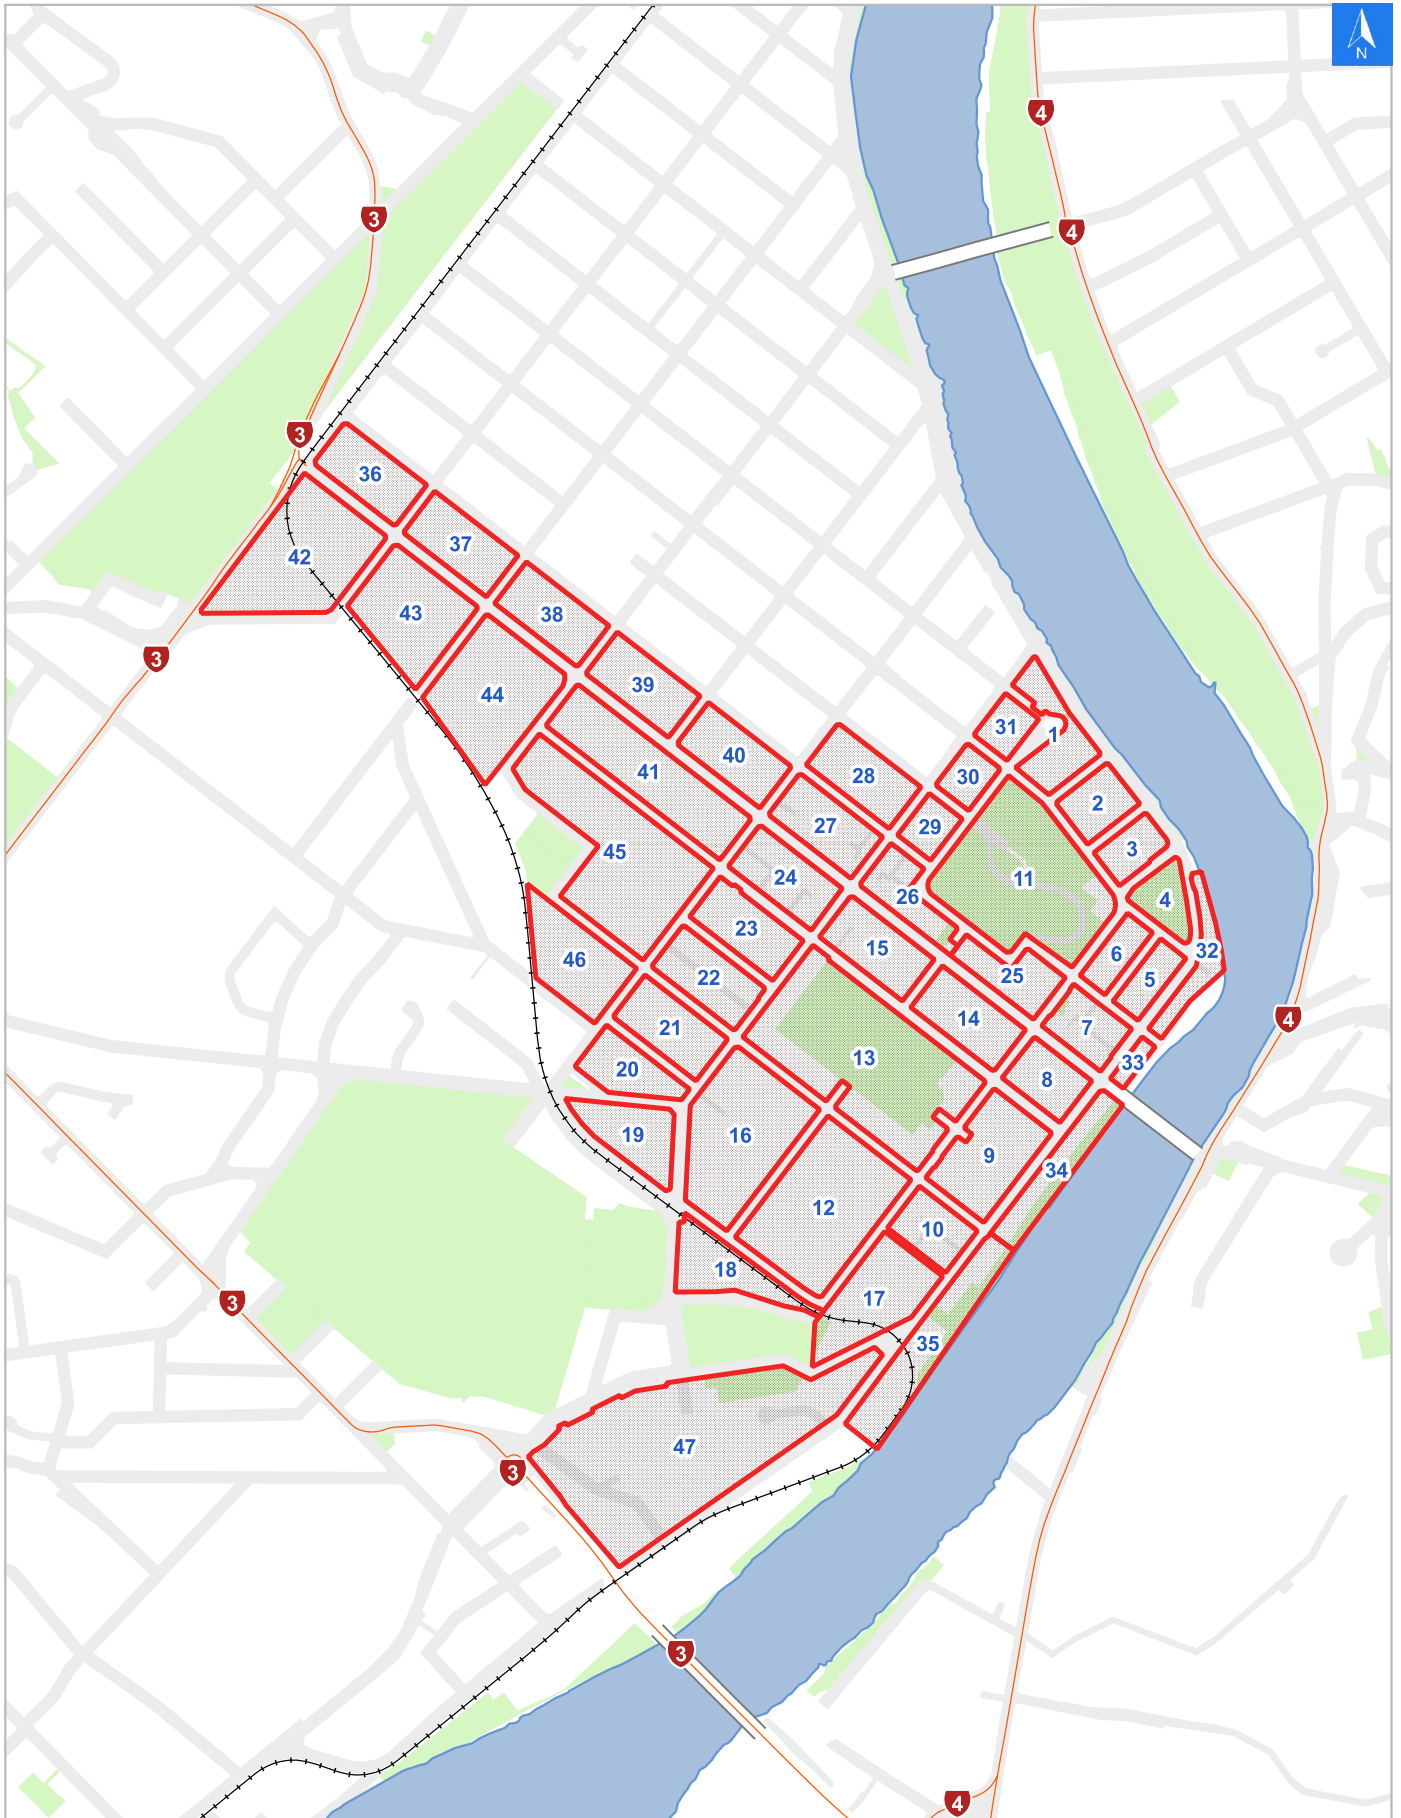

## Rapid Building Evacuation Map Key

**Disclaimer:**

Digital map data sourced from Land Information New Zealand CROWN COPYRIGHT RESERVED.  
The information displayed in the GIS has been taken from Whanganui District Council's databases and maps.  
It is made available in good faith but its accuracy or completeness is not guaranteed. If the information is relied on in support of a resource consent it should be verified independently.

Scale: 1:19,000

**Disclaimer:**

Digital map data sourced from Land Information New Zealand CROWN COPYRIGHT RESERVED. The information displayed in the GIS has been taken from Whanganui District Council's databases and maps. It is made available in good faith but its accuracy or completeness is not guaranteed. If the information is relied on in support of a resource consent it should be verified independently.

Wednesday, September 25, 2024

Scale 1: 2000

Wednesday, September 25, 2024

**Disclaimer:**

Digital map data sourced from Land Information New Zealand CROWN COPYRIGHT RESERVED.  
The information displayed in the GIS has been taken from Whanganui District Council's databases and maps.  
It is made available in good faith but its accuracy or completeness is not guaranteed. If the information is relied on in support of a resource consent it should be verified independently.