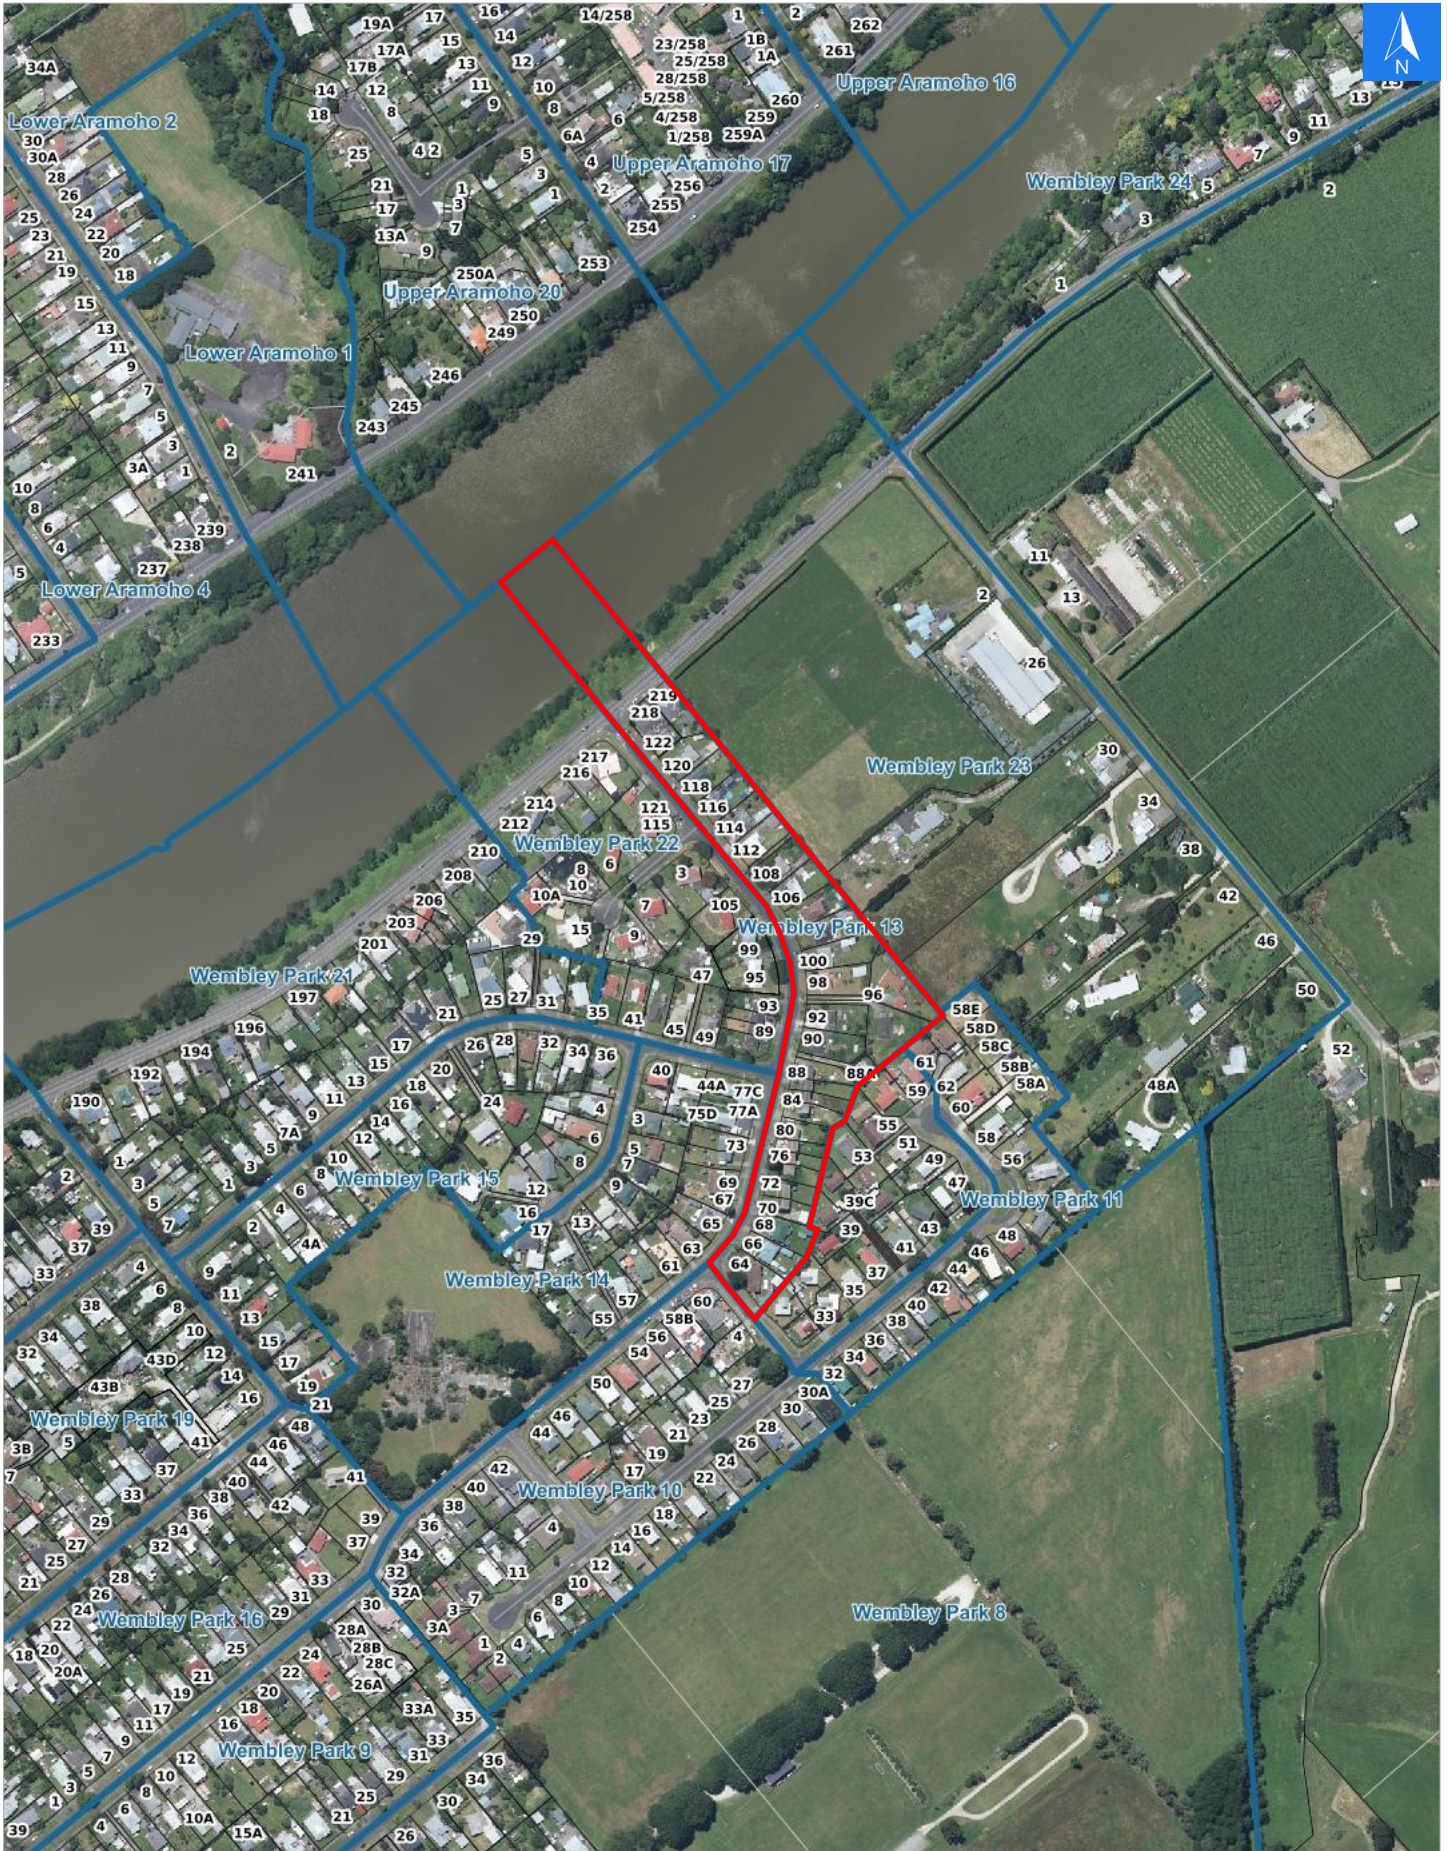

Wednesday, April 15, 2026

Disclaimer:

Digital map data sourced from Land Information New Zealand CROWN COPYRIGHT RESERVED.  
The information displayed in the GIS has been taken from Whanganui District Council's databases and maps.  
It is made available in good faith but its accuracy or completeness is not guaranteed. If the information is relied on in support of a resource consent it should be verified independently.

Scale 1: 5000

**Wednesday, April 15, 2026**

**Disclaimer:**

Digital map data sourced from Land Information New Zealand CROWN COPYRIGHT RESERVED.  
The information displayed in the GIS has been taken from Whanganui District Council's databases and maps.  
It is made available in good faith but its accuracy or completeness is not guaranteed. If the information is relied on in support of a resource consent it should be verified independently.