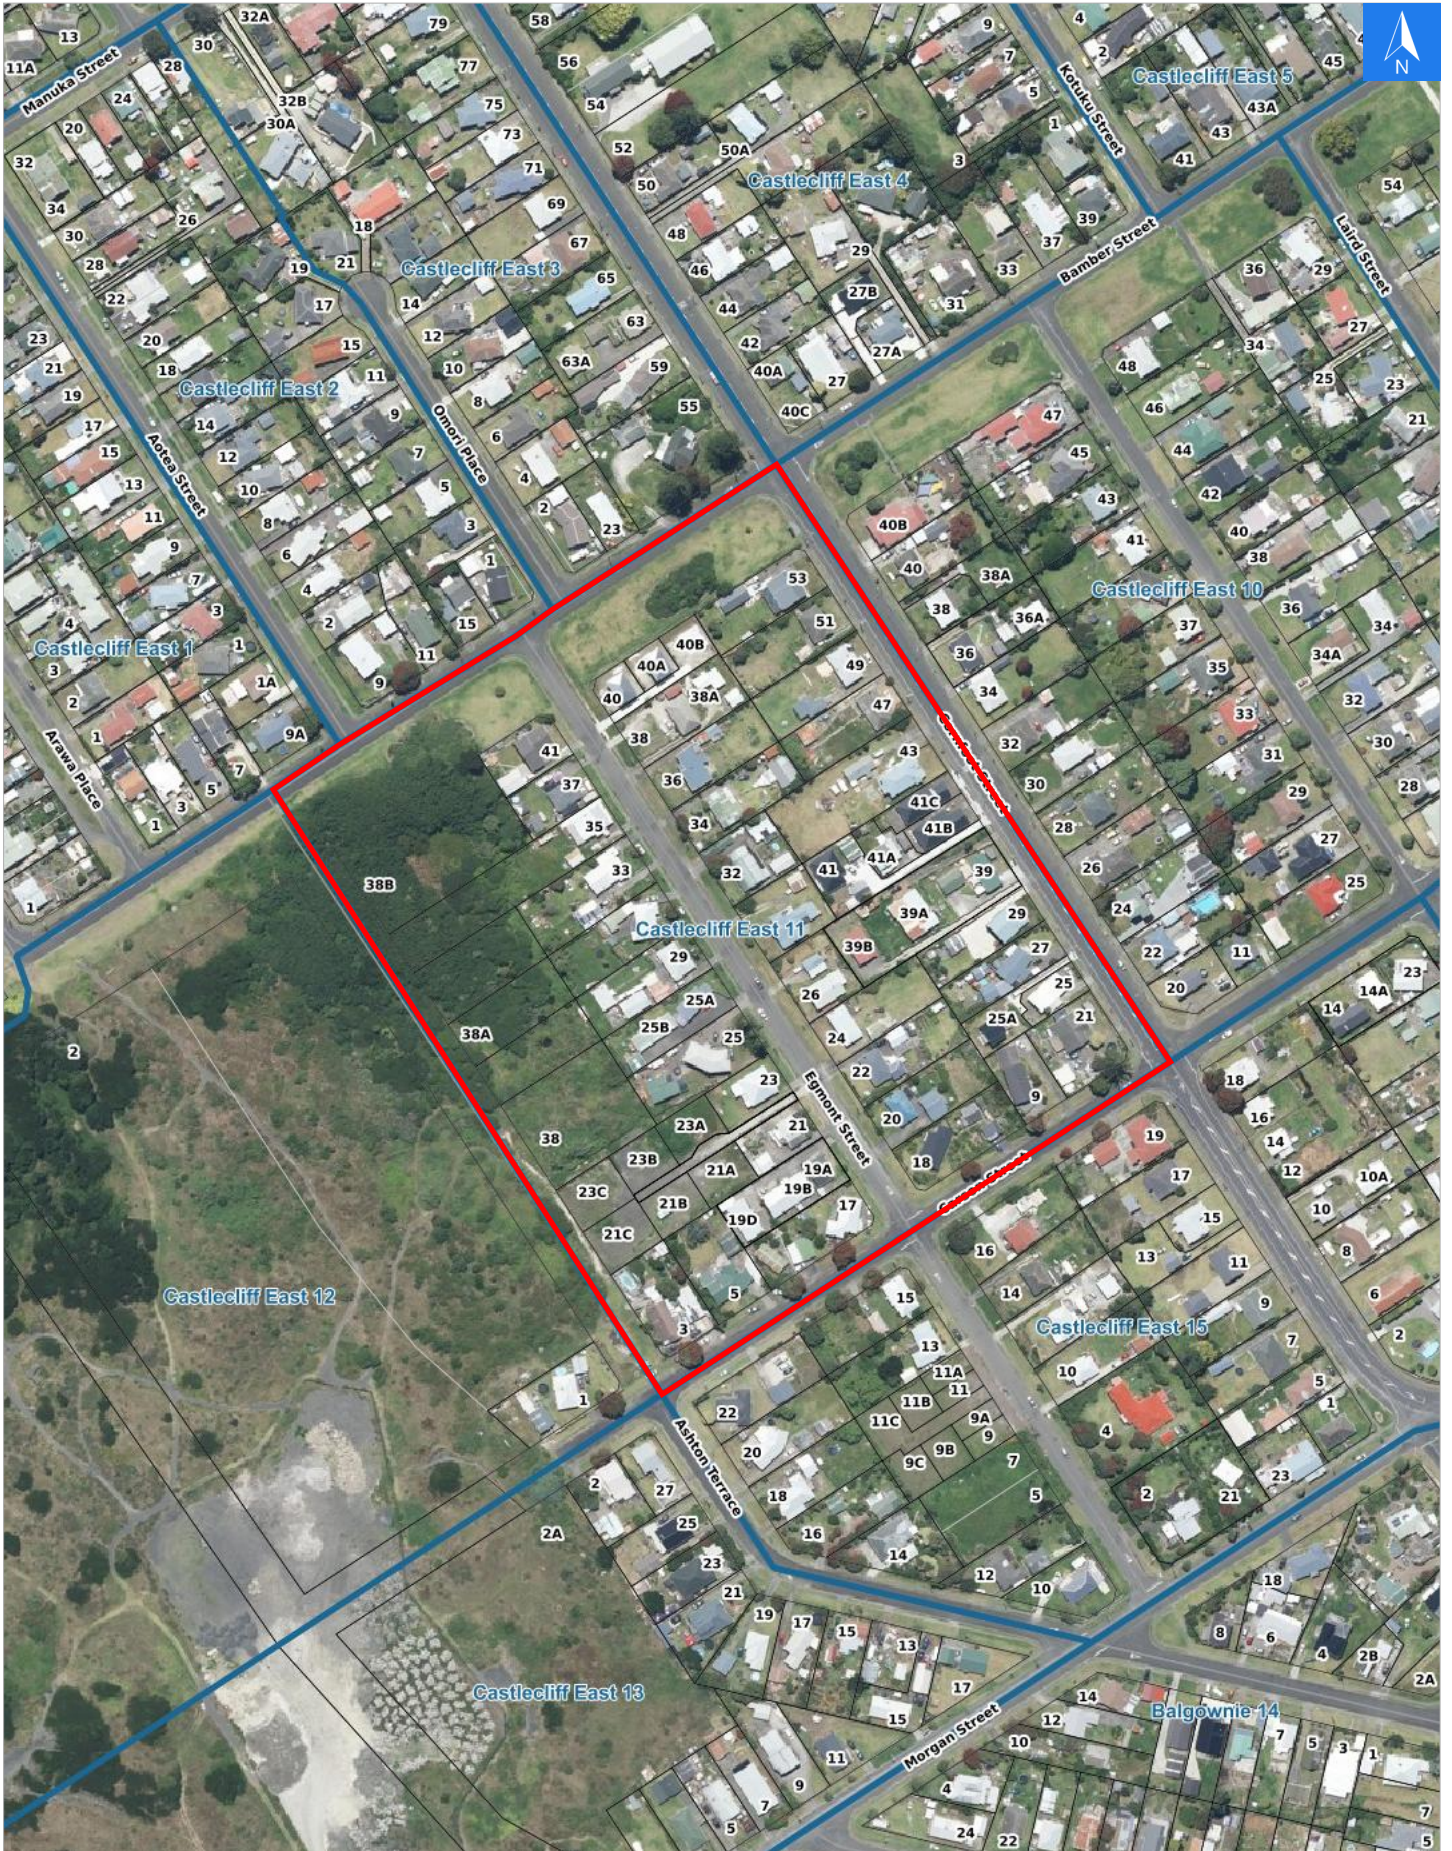

Wednesday, April 15, 2026

Scale 1: 3000

Wednesday, April 15, 2026

Disclaimer:

Digital map data sourced from Land Information New Zealand CROWN COPYRIGHT RESERVED.
The information displayed in the GIS has been taken from Whanganui District Council's databases and maps.
It is made available in good faith but its accuracy or completeness is not guaranteed. If the information is relied on in support of a resource consent it should be verified independently.

Rapid Urban Evacuation Addresses

Data sourced from LINZ

LINZ Address	Notes	Date Time Visited	Placard
38 Ashton Terrace, Castlecliff			W Y1 Y2 R1 R2
38A Ashton Terrace, Castlecliff			W Y1 Y2 R1 R2
38B Ashton Terrace, Castlecliff			W Y1 Y2 R1 R2
3 Carson Street, Castlecliff			W Y1 Y2 R1 R2
5 Carson Street, Castlecliff			W Y1 Y2 R1 R2
9 Carson Street, Castlecliff			W Y1 Y2 R1 R2
21 Cornfoot Street, Castlecliff			W Y1 Y2 R1 R2
25 Cornfoot Street, Castlecliff			W Y1 Y2 R1 R2
25A Cornfoot Street, Castlecliff			W Y1 Y2 R1 R2
27 Cornfoot Street, Castlecliff			W Y1 Y2 R1 R2
29 Cornfoot Street, Castlecliff			W Y1 Y2 R1 R2
39 Cornfoot Street, Castlecliff			W Y1 Y2 R1 R2
39A Cornfoot Street, Castlecliff			W Y1 Y2 R1 R2
39B Cornfoot Street, Castlecliff			W Y1 Y2 R1 R2
41 Cornfoot Street, Castlecliff			W Y1 Y2 R1 R2
41A Cornfoot Street, Castlecliff			W Y1 Y2 R1 R2
41B Cornfoot Street, Castlecliff			W Y1 Y2 R1 R2
41C Cornfoot Street, Castlecliff			W Y1 Y2 R1 R2
43 Cornfoot Street, Castlecliff			W Y1 Y2 R1 R2
47 Cornfoot Street, Castlecliff			W Y1 Y2 R1 R2
49 Cornfoot Street, Castlecliff			W Y1 Y2 R1 R2
51 Cornfoot Street, Castlecliff			W Y1 Y2 R1 R2
53 Cornfoot Street, Castlecliff			W Y1 Y2 R1 R2
17 Egmont Street, Castlecliff			W Y1 Y2 R1 R2