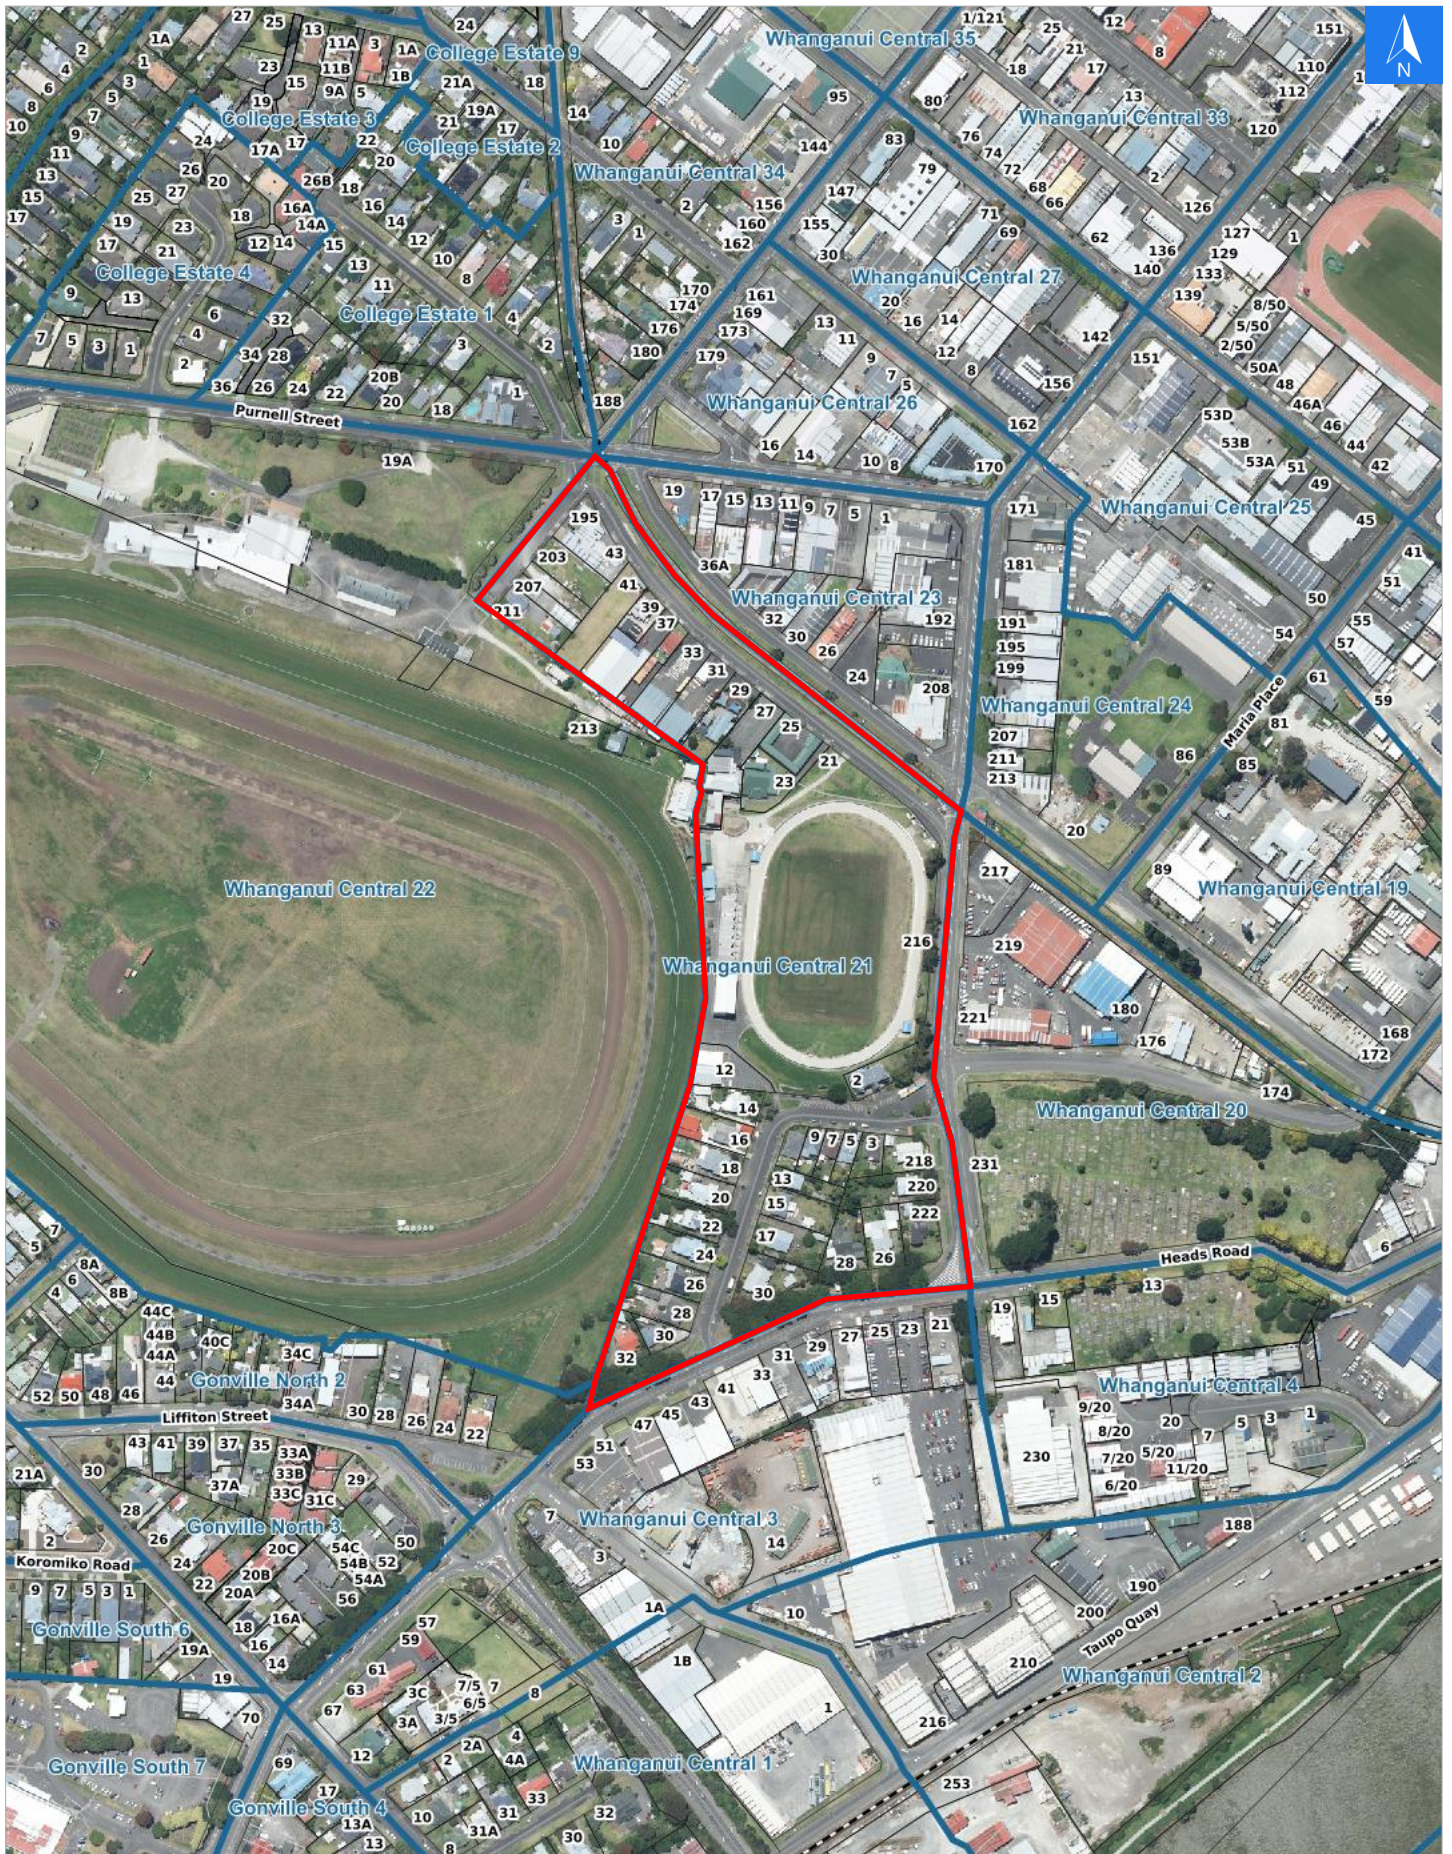

Wednesday, April 15, 2026

Disclaimer:

Digital map data sourced from Land Information New Zealand CROWN COPYRIGHT RESERVED. The information displayed in the GIS has been taken from Whanganui District Council's databases and maps. It is made available in good faith but its accuracy or completeness is not guaranteed. If the information is relied on in support of a resource consent it should be verified independently.

Scale 1: 5000

Wednesday, April 15, 2026

Disclaimer:

Digital map data sourced from Land Information New Zealand CROWN COPYRIGHT RESERVED.
The information displayed in the GIS has been taken from Whanganui District Council's databases and maps.
It is made available in good faith but its accuracy or completeness is not guaranteed. If the information is relied on in support of a resource consent it should be verified independently.

Rapid Urban Evacuation Addresses

Data sourced from LINZ

LINZ Address	Notes	Date Time Visited	Placard
216 Guyton Street			W Y1 Y2 R1 R2
218 Guyton Street, Gonville			W Y1 Y2 R1 R2
220 Guyton Street, Gonville			W Y1 Y2 R1 R2
222 Guyton Street, Gonville			W Y1 Y2 R1 R2
21 Hatrick Street West			W Y1 Y2 R1 R2
23 Hatrick Street West			W Y1 Y2 R1 R2
25 Hatrick Street West			W Y1 Y2 R1 R2
27 Hatrick Street West			W Y1 Y2 R1 R2
29 Hatrick Street West			W Y1 Y2 R1 R2
31 Hatrick Street West			W Y1 Y2 R1 R2
33 Hatrick Street West			W Y1 Y2 R1 R2
35 Hatrick Street West			W Y1 Y2 R1 R2
37 Hatrick Street West			W Y1 Y2 R1 R2
39 Hatrick Street West			W Y1 Y2 R1 R2
41 Hatrick Street West			W Y1 Y2 R1 R2
43 Hatrick Street West			W Y1 Y2 R1 R2
26 Heads Road, Gonville			W Y1 Y2 R1 R2
28 Heads Road, Gonville			W Y1 Y2 R1 R2
30 Heads Road, Gonville			W Y1 Y2 R1 R2
32 Heads Road, Gonville			W Y1 Y2 R1 R2
195 Ingestre Street			W Y1 Y2 R1 R2
203 Ingestre Street			W Y1 Y2 R1 R2
205 Ingestre Street			W Y1 Y2 R1 R2
207 Ingestre Street			W Y1 Y2 R1 R2