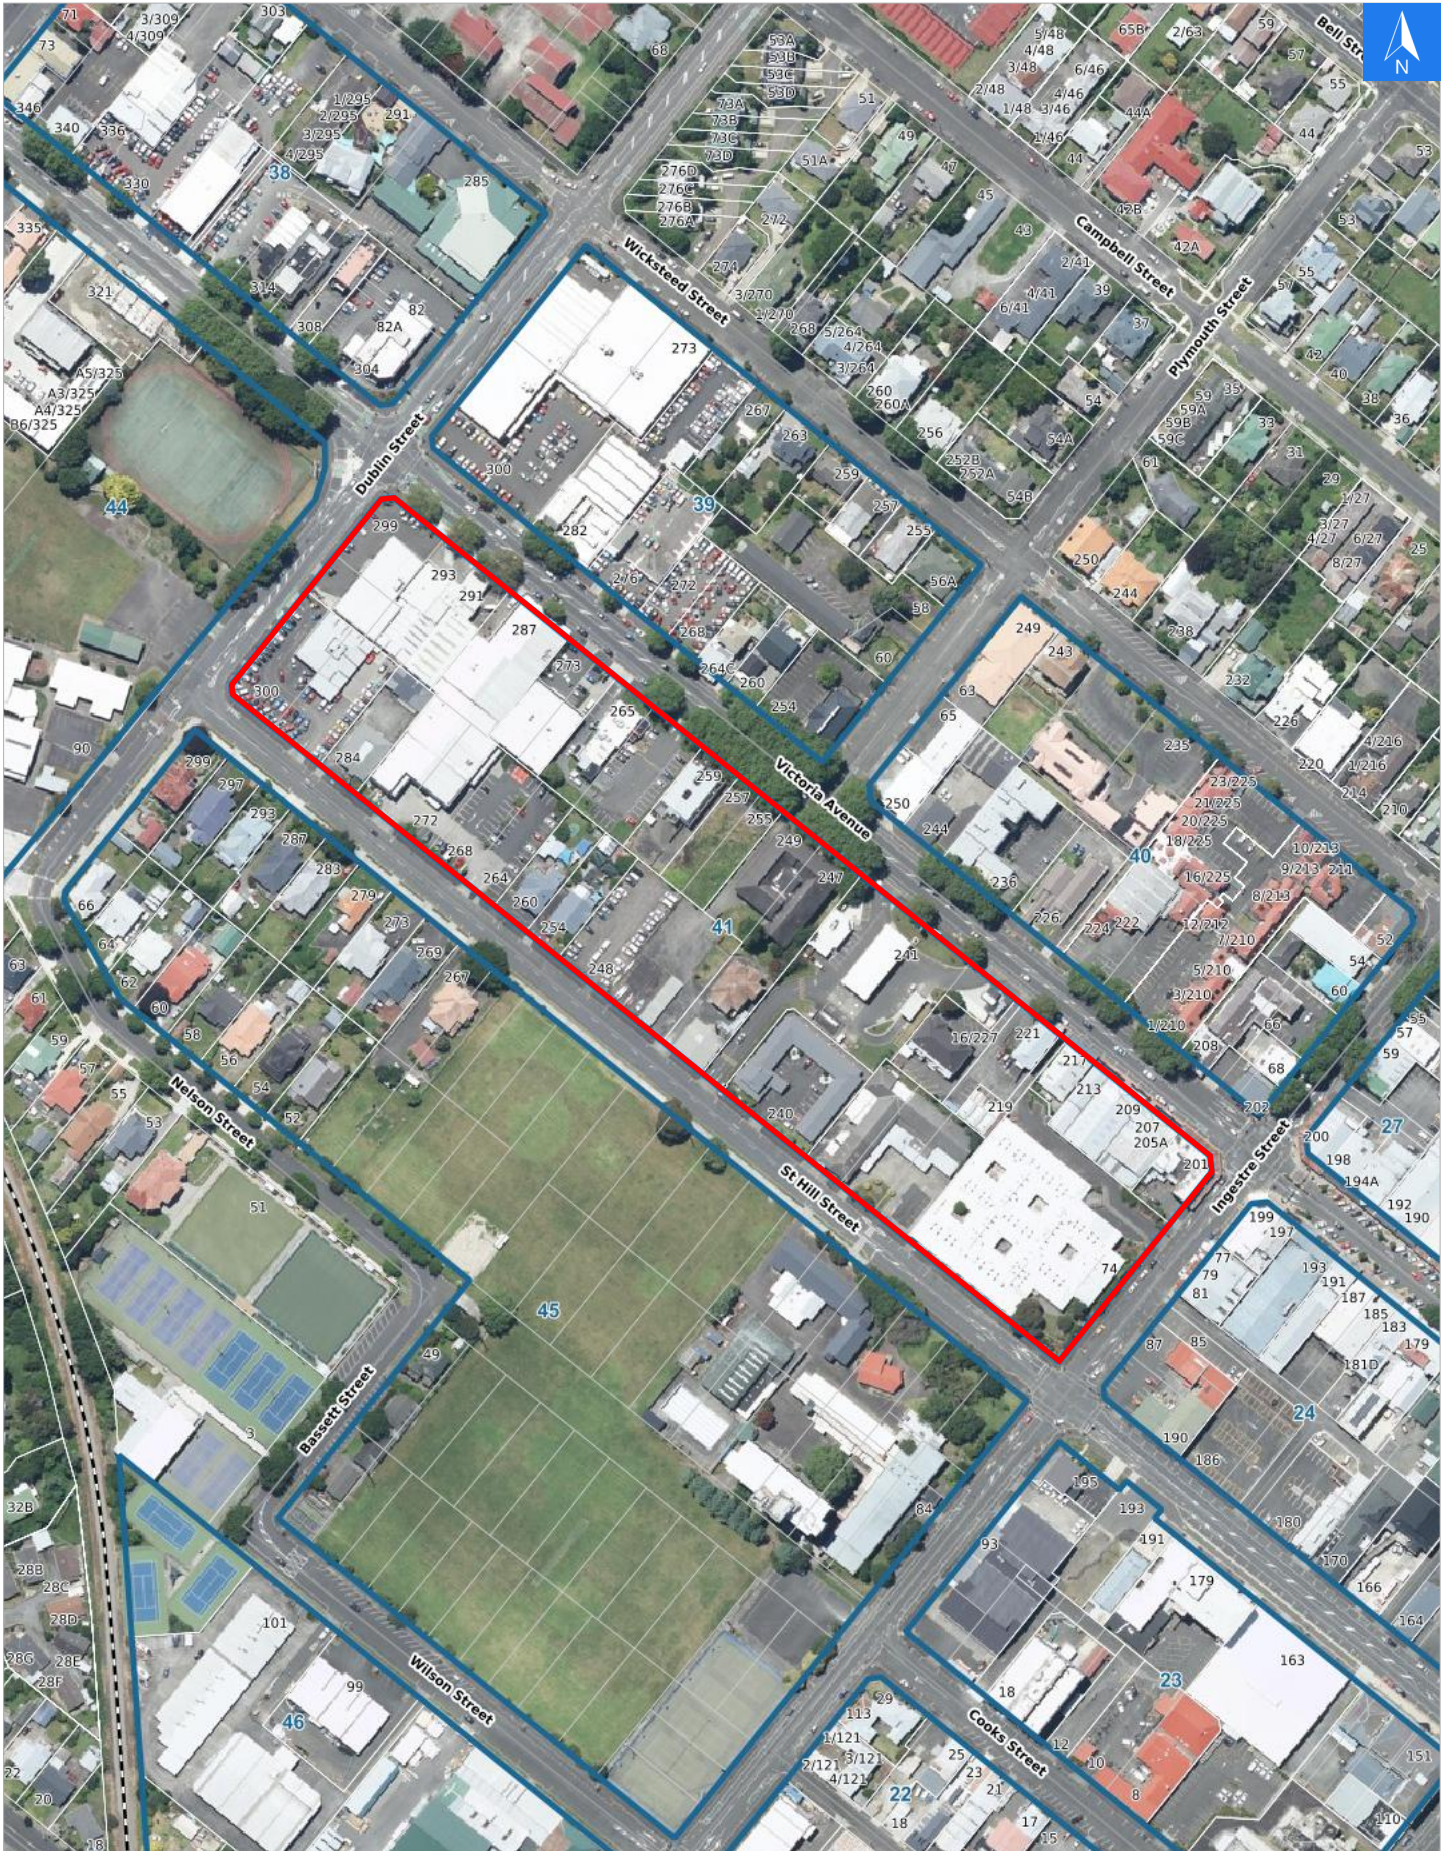

Rapid Building Evacuation Map Key

Disclaimer:

Digital map data sourced from Land Information New Zealand CROWN COPYRIGHT RESERVED.
The information displayed in the GIS has been taken from Whanganui District Council's databases and maps.
It is made available in good faith but its accuracy or completeness is not guaranteed. If the information is relied on in support of a resource consent it should be verified independently.

Scale: 1:19,000

Disclaimer:

Digital map data sourced from Land Information New Zealand CROWN COPYRIGHT RESERVED.
The information displayed in the GIS has been taken from Whanganui District Council's databases and maps.
It is made available in good faith but its accuracy or completeness is not guaranteed. If the information is relied on in support of a resource consent it should be verified independently.

Wednesday, September 25, 2024

Scale 1: 3000

Wednesday, September 25, 2024

Disclaimer:

Digital map data sourced from Land Information New Zealand CROWN COPYRIGHT RESERVED.
The information displayed in the GIS has been taken from Whanganui District Council's databases and maps.
It is made available in good faith but its accuracy or completeness is not guaranteed. If the information is relied on in support of a resource consent it should be verified independently.