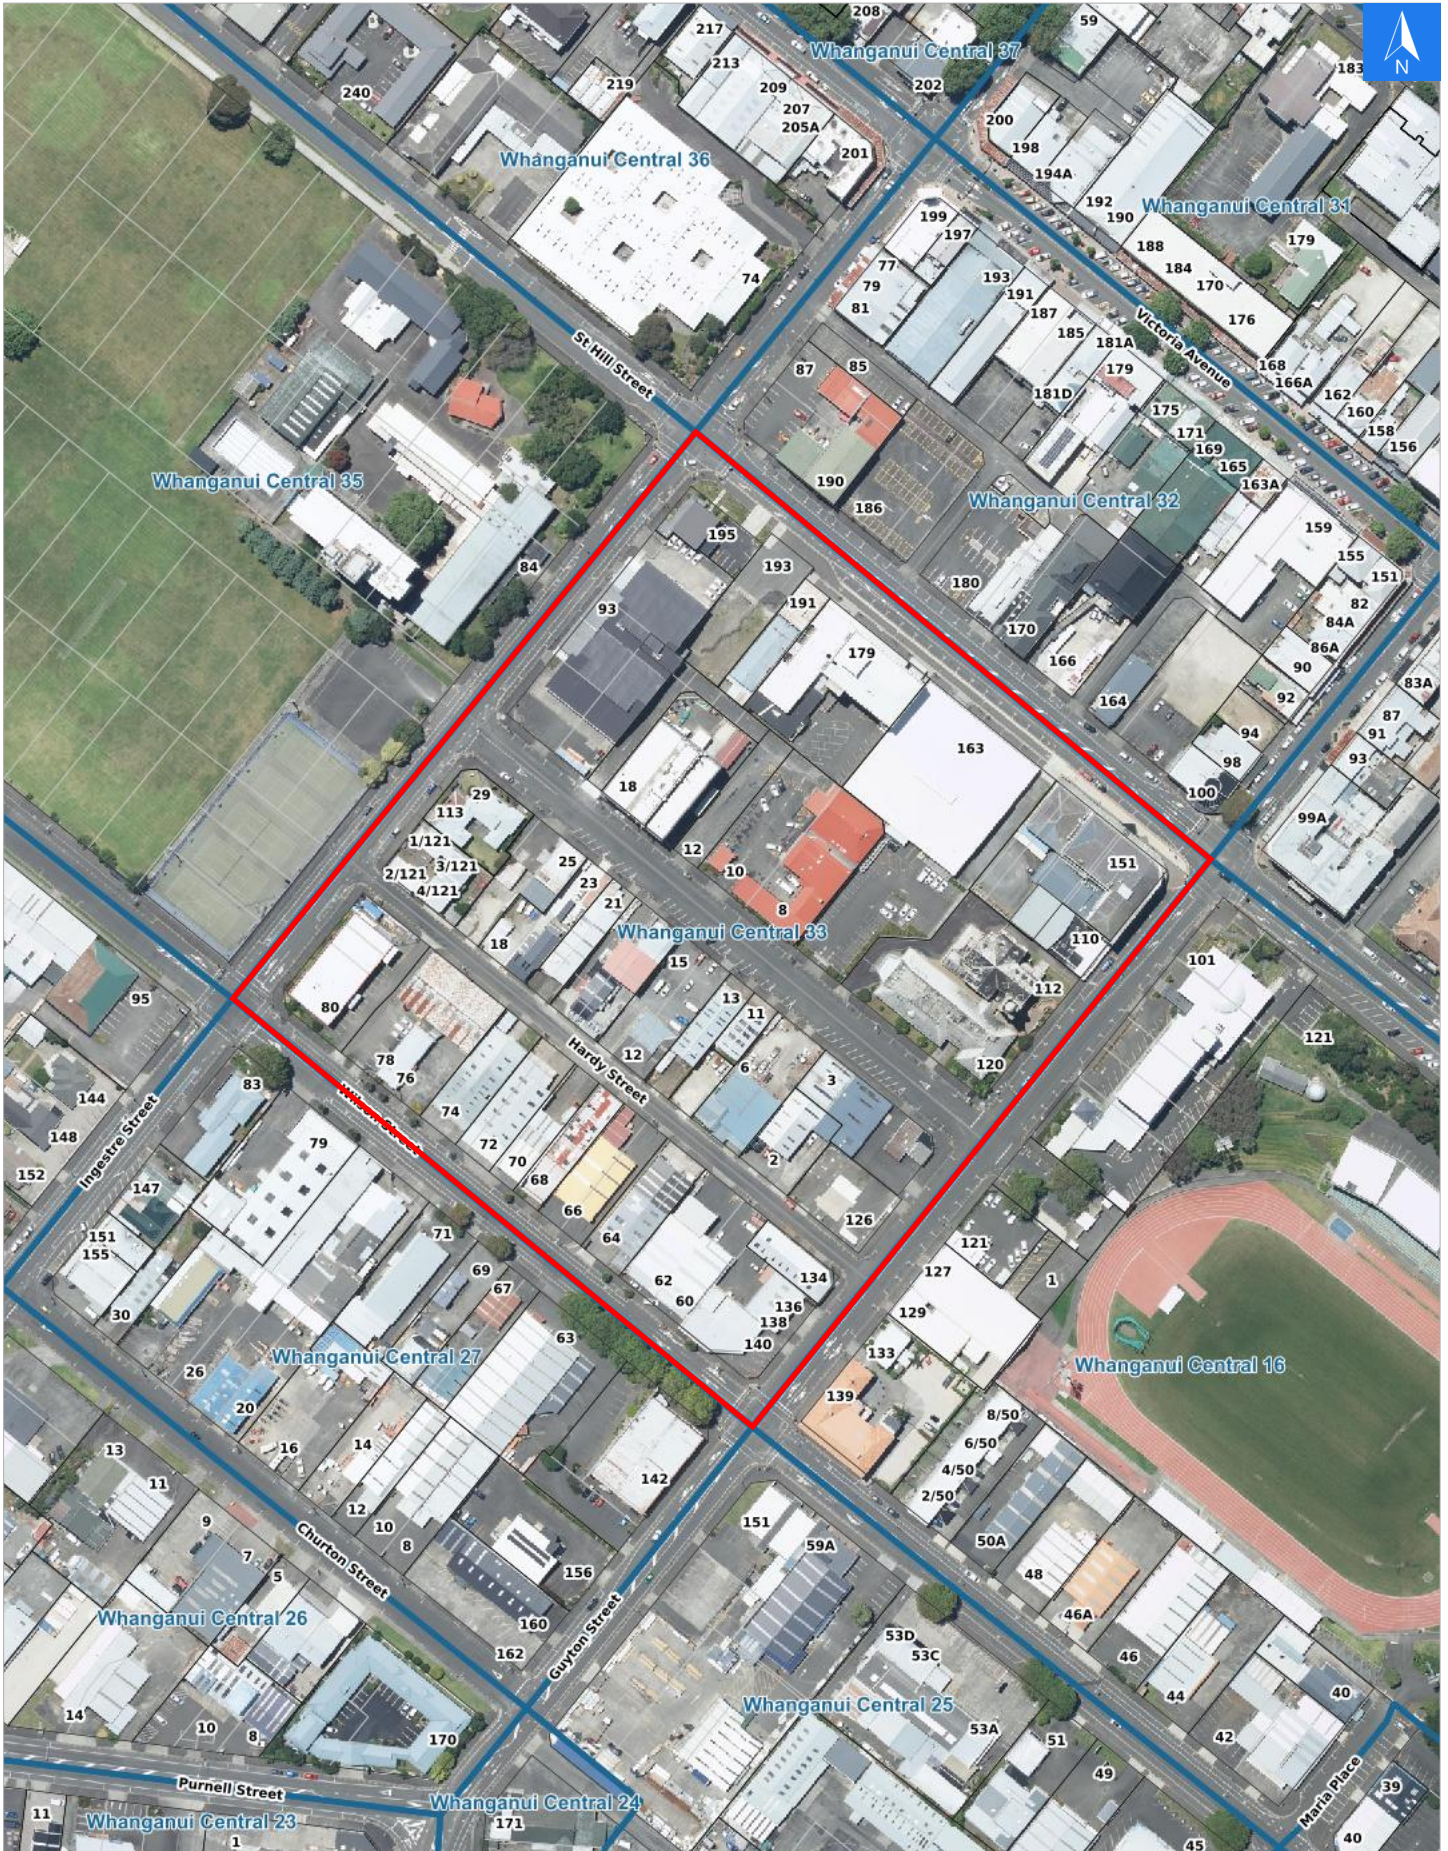

Wednesday, April 15, 2026

Disclaimer:

Digital map data sourced from Land Information New Zealand CROWN COPYRIGHT RESERVED. The information displayed in the GIS has been taken from Whanganui District Council's databases and maps. It is made available in good faith but its accuracy or completeness is not guaranteed. If the information is relied on in support of a resource consent it should be verified independently.

Scale 1: 2500

Wednesday, April 15, 2026

Disclaimer:

Digital map data sourced from Land Information New Zealand CROWN COPYRIGHT RESERVED.
The information displayed in the GIS has been taken from Whanganui District Council's databases and maps.
It is made available in good faith but its accuracy or completeness is not guaranteed. If the information is relied on in support of a resource consent it should be verified independently.

Rapid Urban Evacuation Addresses

Data sourced from LINZ

LINZ Address	Notes	Date Time Visited	Placard
3 Cooks Street			W Y1 Y2 R1 R2
8 Cooks Street			W Y1 Y2 R1 R2
10 Cooks Street			W Y1 Y2 R1 R2
11 Cooks Street			W Y1 Y2 R1 R2
12 Cooks Street			W Y1 Y2 R1 R2
13 Cooks Street			W Y1 Y2 R1 R2
15 Cooks Street			W Y1 Y2 R1 R2
17 Cooks Street			W Y1 Y2 R1 R2
18 Cooks Street			W Y1 Y2 R1 R2
21 Cooks Street			W Y1 Y2 R1 R2
23 Cooks Street			W Y1 Y2 R1 R2
25 Cooks Street			W Y1 Y2 R1 R2
29 Cooks Street			W Y1 Y2 R1 R2
110 Guyton Street			W Y1 Y2 R1 R2
112 Guyton Street			W Y1 Y2 R1 R2
120 Guyton Street			W Y1 Y2 R1 R2
126 Guyton Street			W Y1 Y2 R1 R2
134 Guyton Street			W Y1 Y2 R1 R2
136 Guyton Street			W Y1 Y2 R1 R2
138 Guyton Street			W Y1 Y2 R1 R2
140 Guyton Street			W Y1 Y2 R1 R2
2 Hardy Street			W Y1 Y2 R1 R2
6 Hardy Street			W Y1 Y2 R1 R2
12 Hardy Street			W Y1 Y2 R1 R2