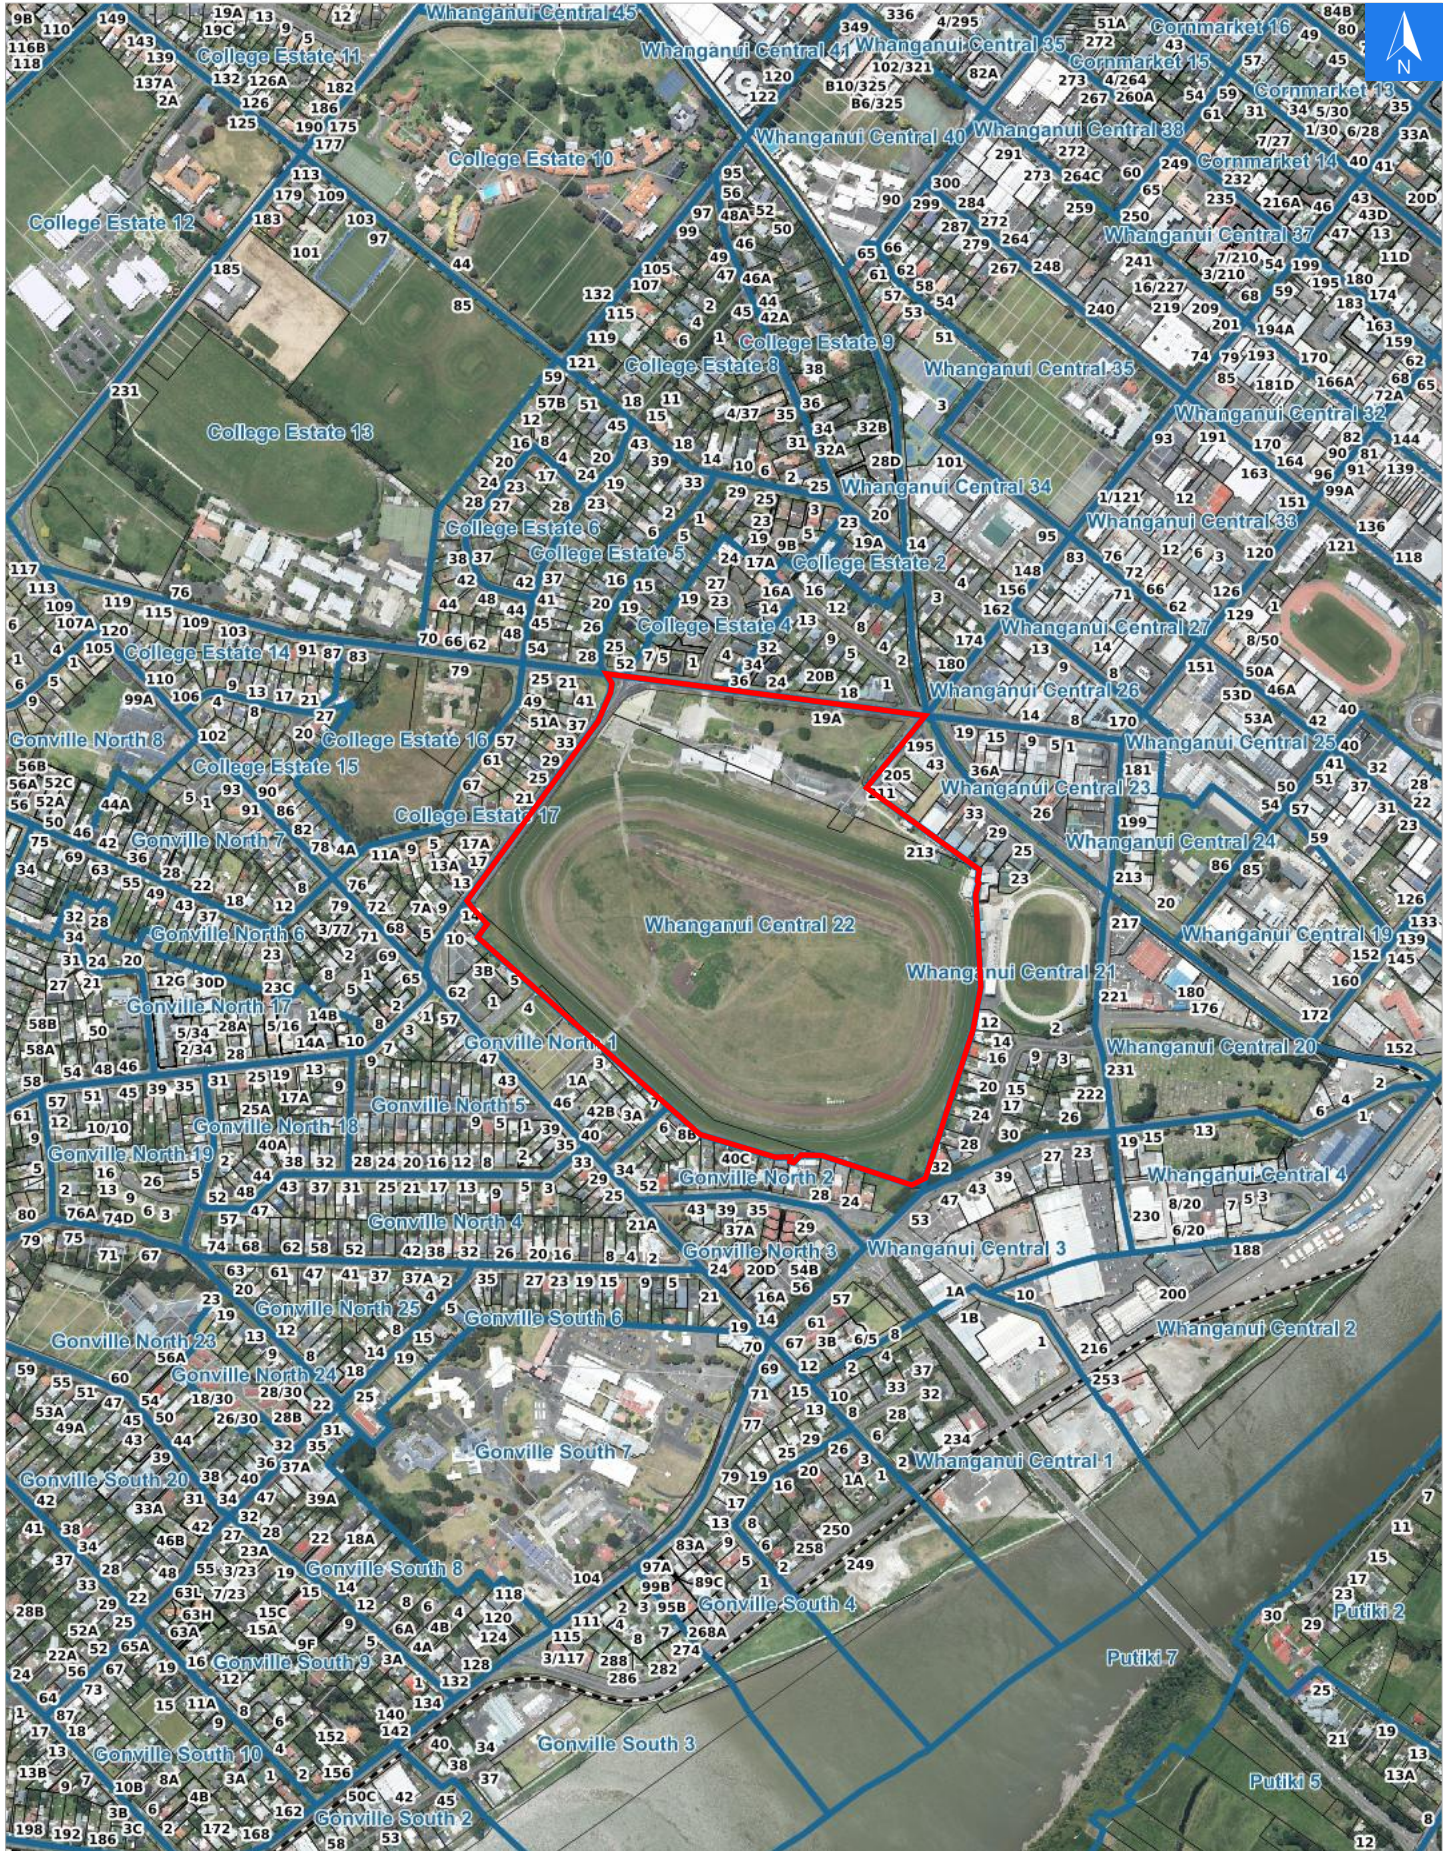

Disclaimer:

Digital map data sourced from Land Information New Zealand CROWN COPYRIGHT RESERVED.
The information displayed in the GIS has been taken from Whanganui District Council's databases and maps.
It is made available in good faith but its accuracy or completeness is not guaranteed. If the information is relied on in support of a resource consent it should be verified independently.

Wednesday, April 15, 2026

Scale 1: 10000

Wednesday, April 15, 2026

Disclaimer:

Digital map data sourced from Land Information New Zealand CROWN COPYRIGHT RESERVED.
The information displayed in the GIS has been taken from Whanganui District Council's databases and maps.
It is made available in good faith but its accuracy or completeness is not guaranteed. If the information is relied on in support of a resource consent it should be verified independently.

Rapid Urban Evacuation Addresses

Data sourced from LINZ

LINZ Address	Notes	Date Time Visited	Placard
213 Ingestre Street			W Y1 Y2 R1 R2
20 Jackson Street			W Y1 Y2 R1 R2
19A Purnell Street			W Y1 Y2 R1 R2