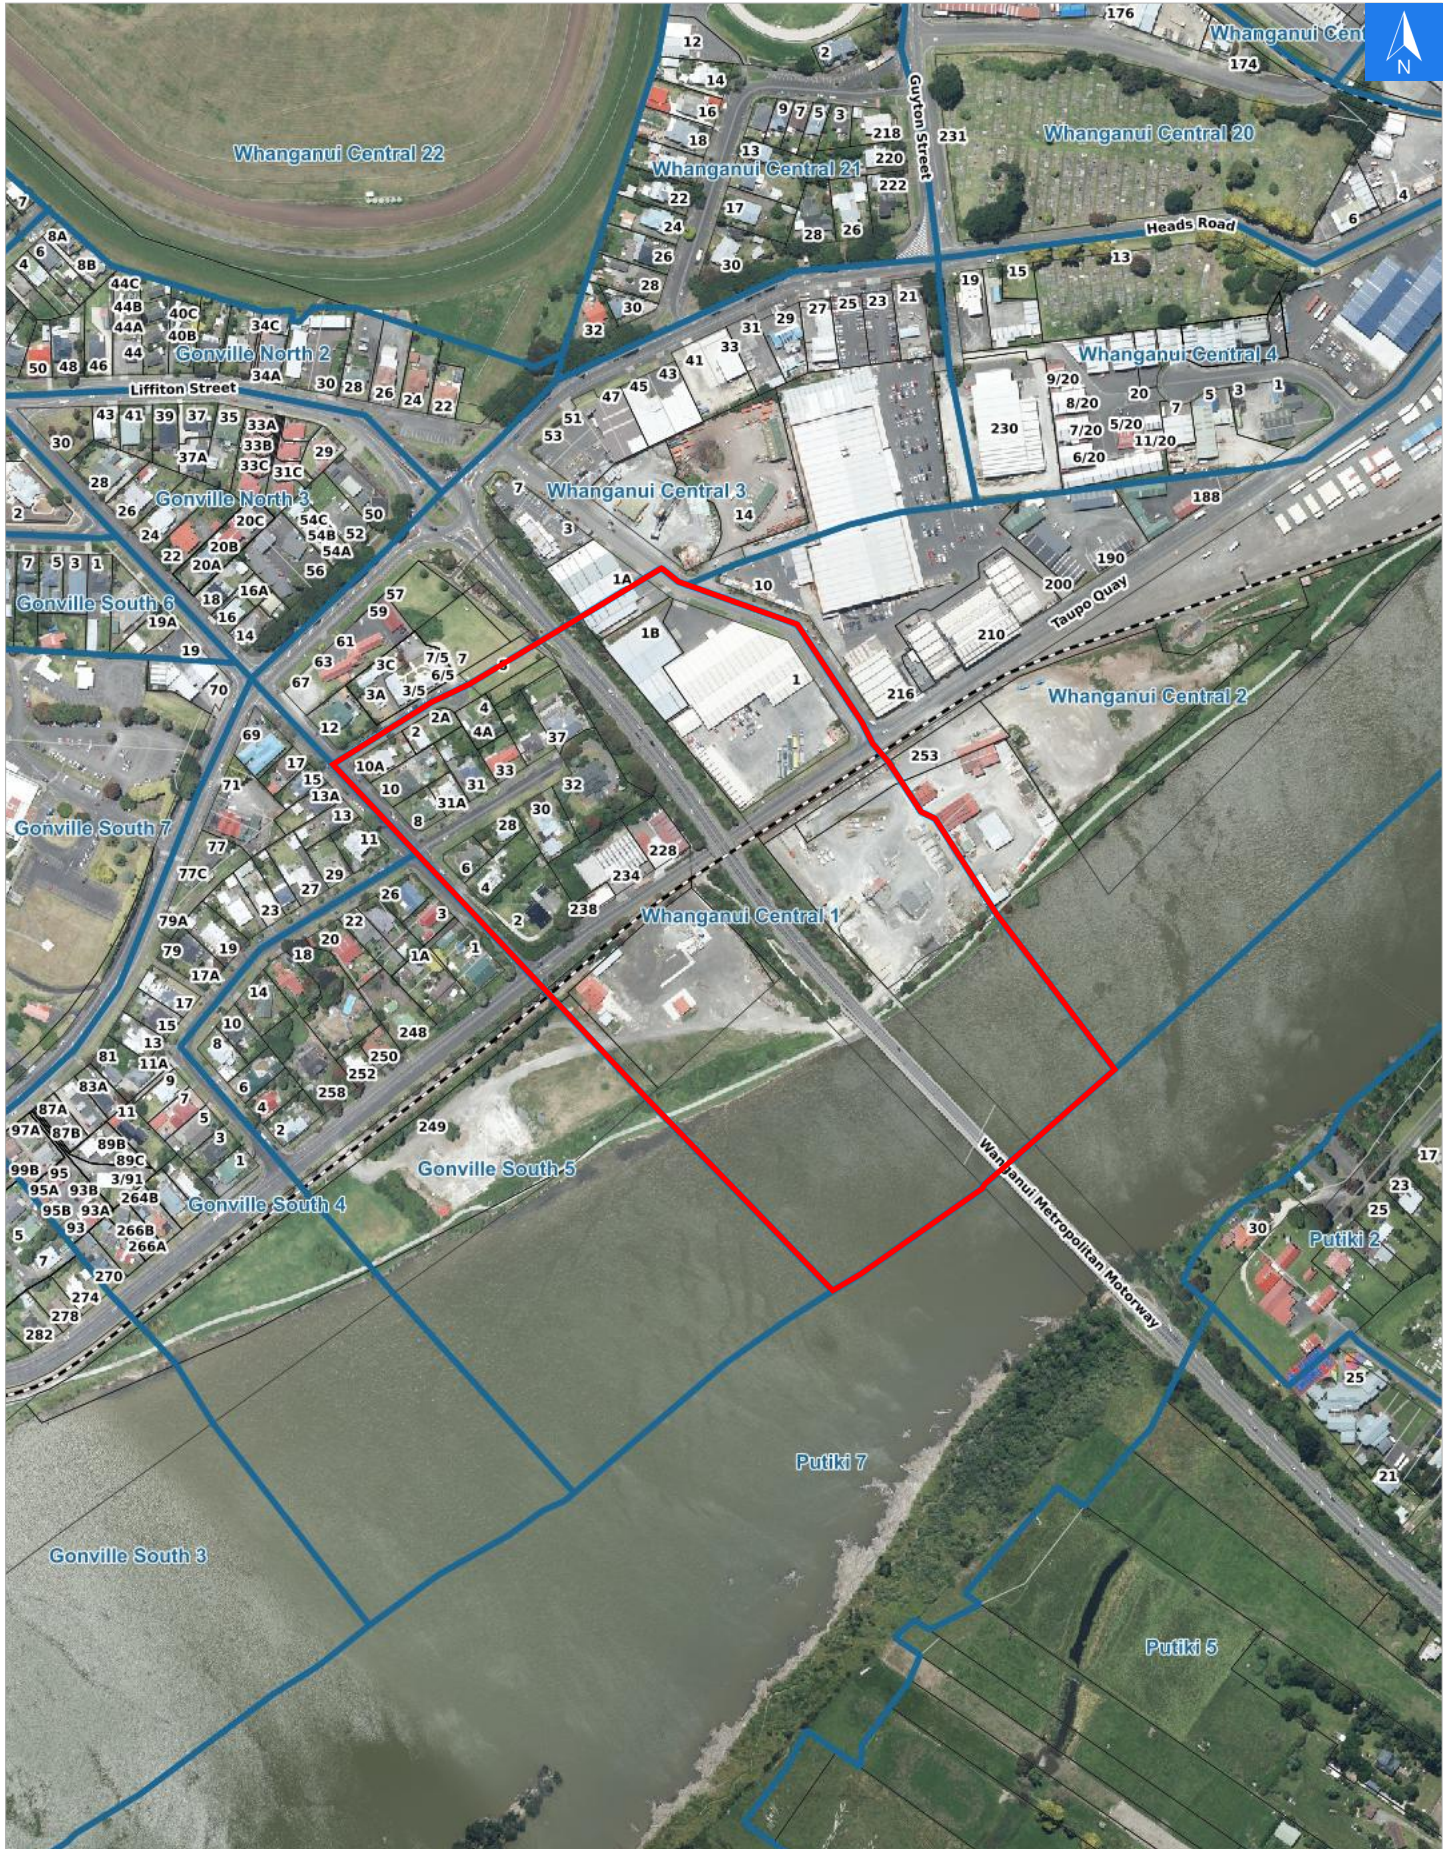

Wednesday, April 15, 2026

Disclaimer:

Digital map data sourced from Land Information New Zealand CROWN COPYRIGHT RESERVED.  
The information displayed in the GIS has been taken from Whanganui District Council's databases and maps.  
It is made available in good faith but its accuracy or completeness is not guaranteed. If the information is relied on in support of a resource consent it should be verified independently.

Scale 1: 5000

Wednesday, April 15, 2026

Disclaimer:

Digital map data sourced from Land Information New Zealand CROWN COPYRIGHT RESERVED.  
The information displayed in the GIS has been taken from Whanganui District Council's databases and maps.  
It is made available in good faith but its accuracy or completeness is not guaranteed. If the information is relied on in support of a resource consent it should be verified independently.

## Rapid Urban Evacuation Addresses

Data sourced from LINZ

LINZ Address	Notes	Date Time Visited	Placard
2 Carlton Avenue, Gonville			W Y1 Y2 R1 R2
4 Carlton Avenue, Gonville			W Y1 Y2 R1 R2
6 Carlton Avenue, Gonville			W Y1 Y2 R1 R2
8 Carlton Avenue, Gonville			W Y1 Y2 R1 R2
10 Carlton Avenue, Gonville			W Y1 Y2 R1 R2
10A Carlton Avenue, Gonville			W Y1 Y2 R1 R2
2 Gilmour Street, Gonville			W Y1 Y2 R1 R2
2A Gilmour Street, Gonville			W Y1 Y2 R1 R2
4 Gilmour Street, Gonville			W Y1 Y2 R1 R2
4A Gilmour Street, Gonville			W Y1 Y2 R1 R2
1 Liffiton Street, Gonville			W Y1 Y2 R1 R2
1B Liffiton Street, Gonville			W Y1 Y2 R1 R2
28 Mason Terrace, Gonville			W Y1 Y2 R1 R2
30 Mason Terrace, Gonville			W Y1 Y2 R1 R2
31 Mason Terrace, Gonville			W Y1 Y2 R1 R2
31A Mason Terrace, Gonville			W Y1 Y2 R1 R2
32 Mason Terrace, Gonville			W Y1 Y2 R1 R2
33 Mason Terrace, Gonville			W Y1 Y2 R1 R2
35 Mason Terrace, Gonville			W Y1 Y2 R1 R2
37 Mason Terrace, Gonville			W Y1 Y2 R1 R2
228 Taupo Quay, Gonville			W Y1 Y2 R1 R2
234 Taupo Quay, Gonville			W Y1 Y2 R1 R2
238 Taupo Quay, Gonville			W Y1 Y2 R1 R2