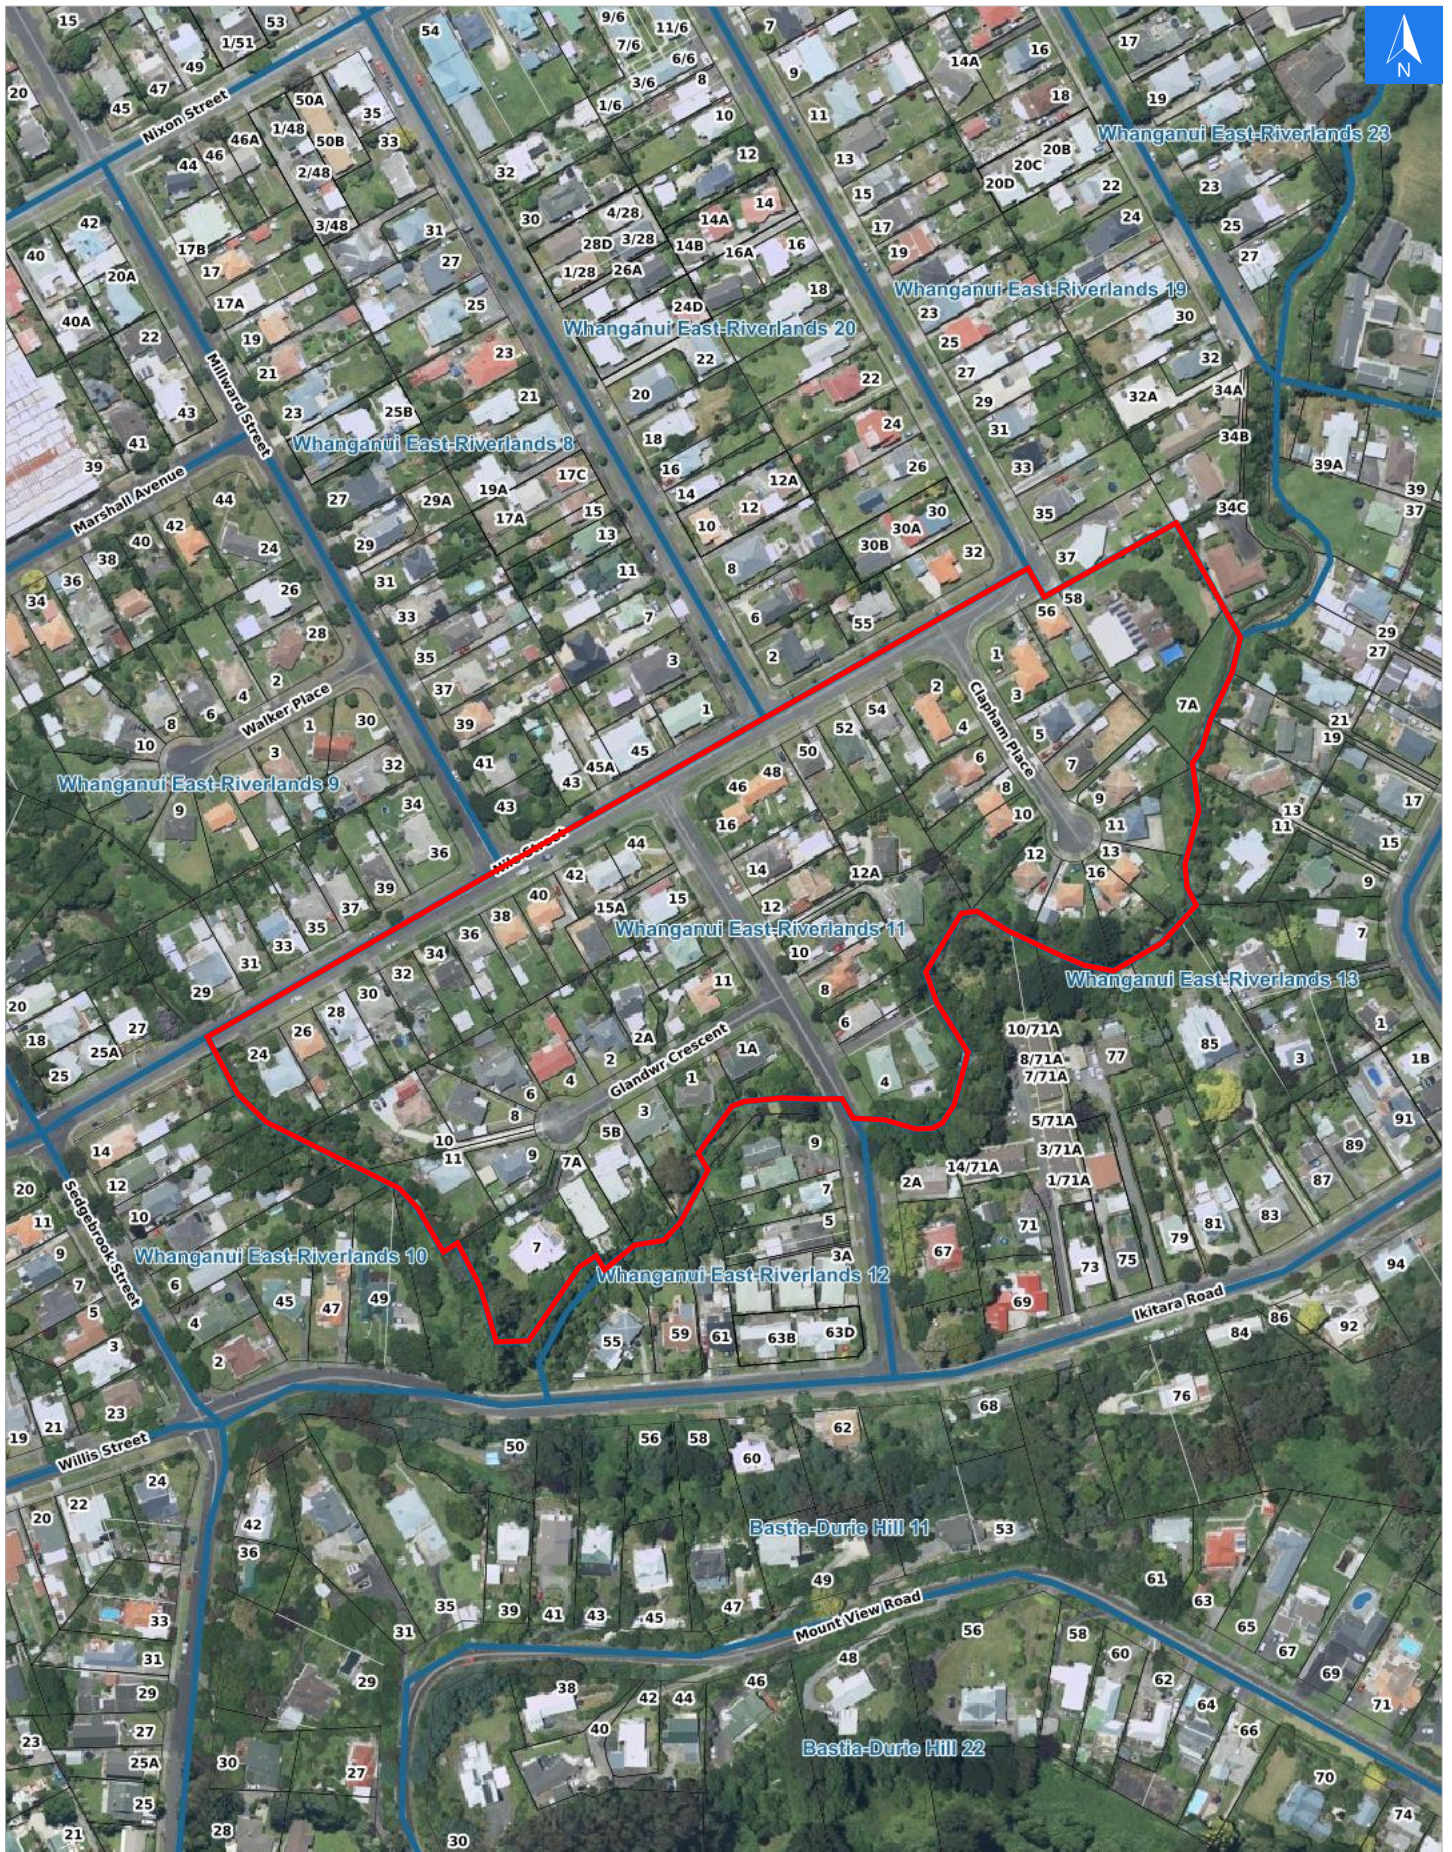

Disclaimer:

Digital map data sourced from Land Information New Zealand CROWN COPYRIGHT RESERVED.
The information displayed in the GIS has been taken from Whanganui District Council's databases and maps.
It is made available in good faith but its accuracy or completeness is not guaranteed. If the information is relied on in support of a resource consent it should be verified independently.

Wednesday, April 15, 2026

Scale 1: 3000

Disclaimer:

Digital map data sourced from Land Information New Zealand CROWN COPYRIGHT RESERVED.
The information displayed in the GIS has been taken from Whanganui District Council's databases and maps.
It is made available in good faith but its accuracy or completeness is not guaranteed. If the information is relied on in support of a resource consent it should be verified independently.