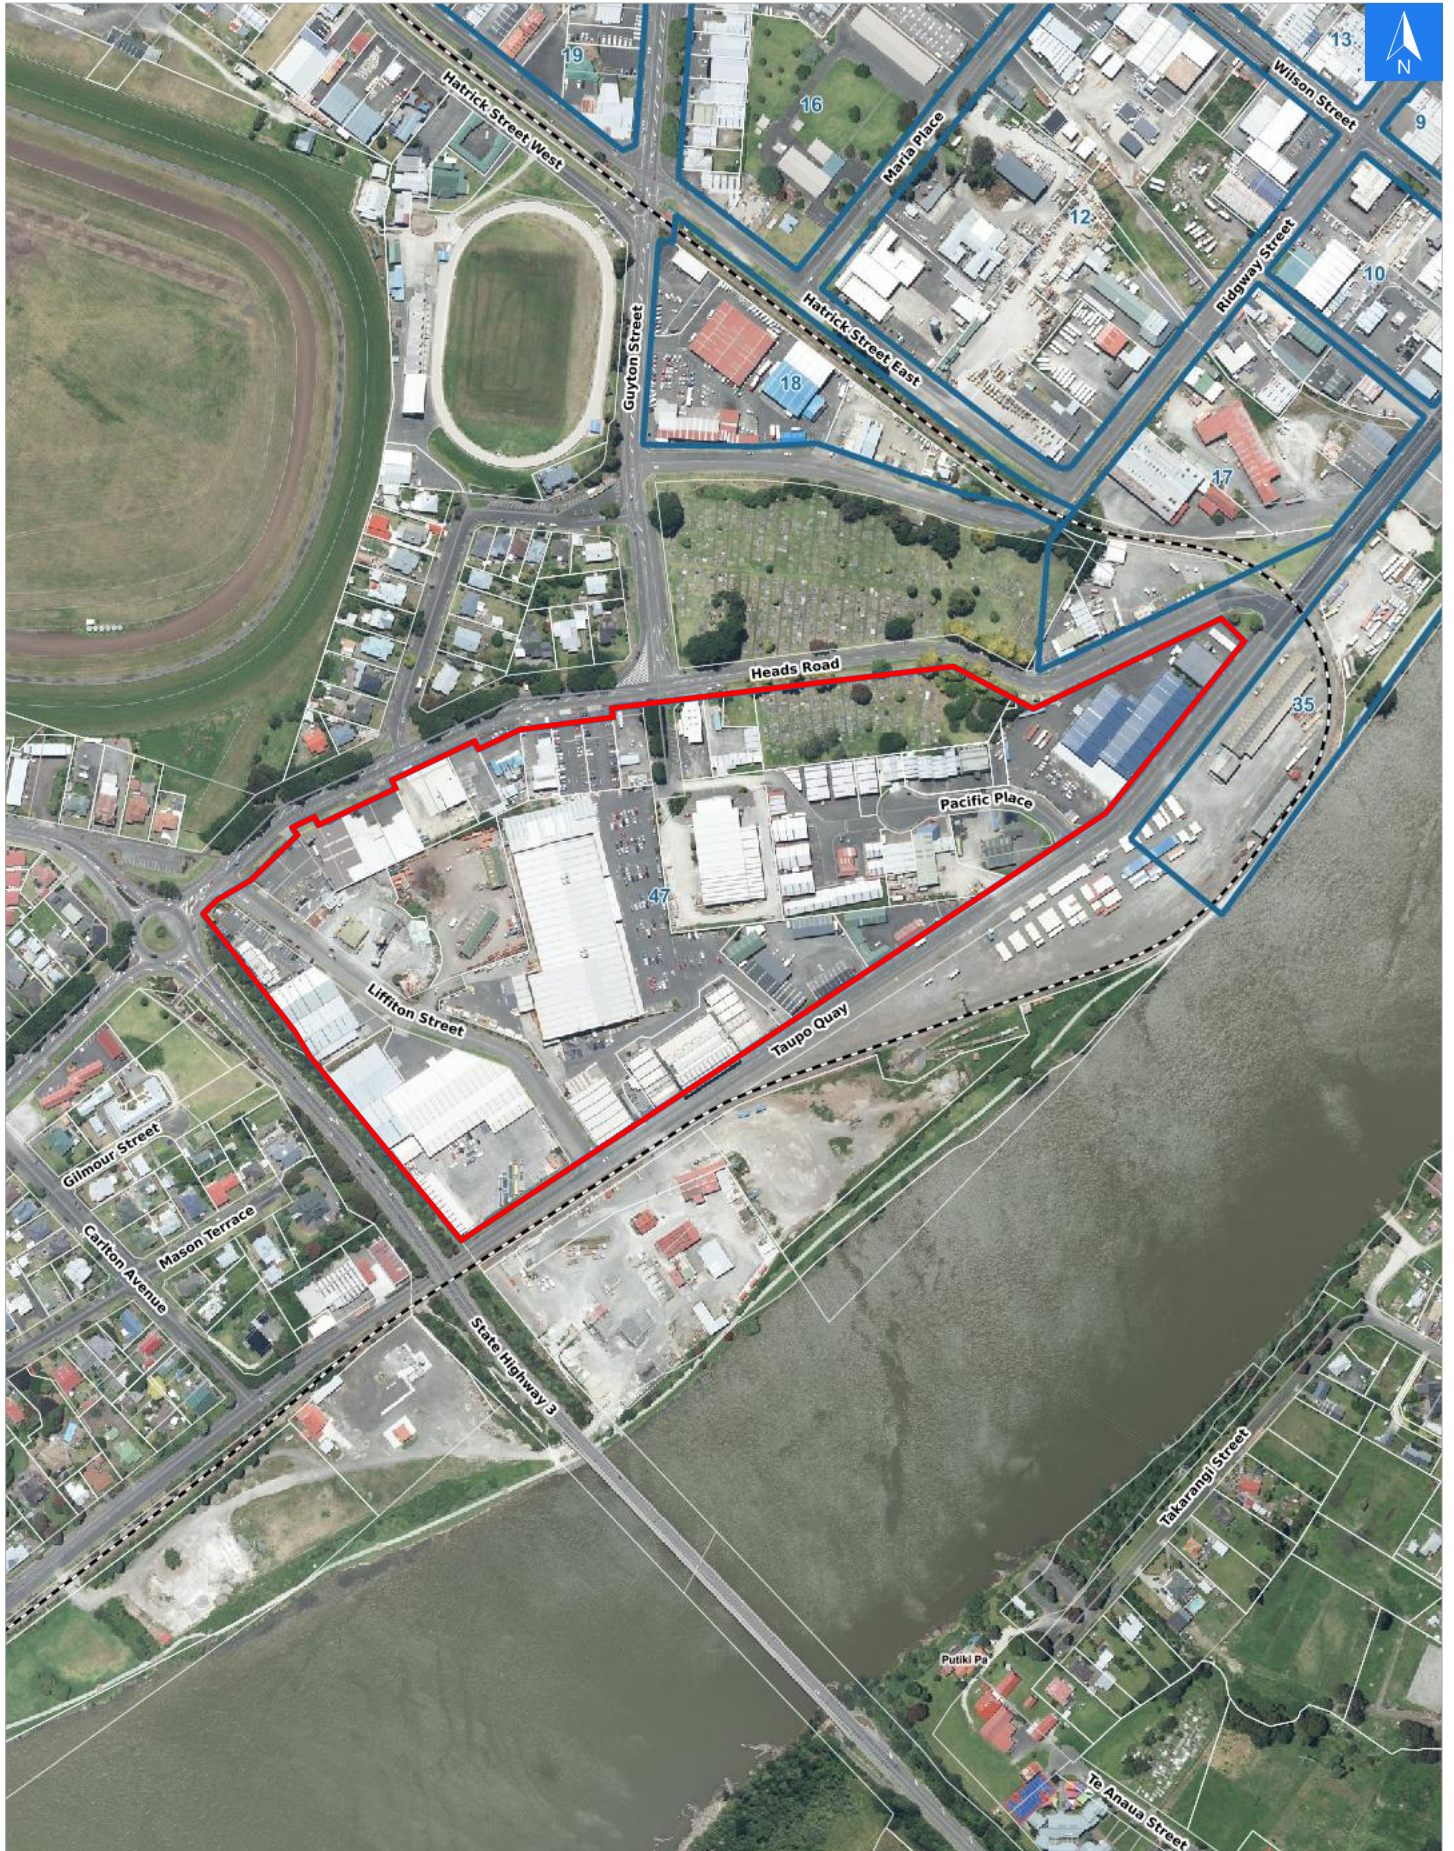

Rapid Building Evacuation Map Key

Disclaimer:

Digital map data sourced from Land Information New Zealand CROWN COPYRIGHT RESERVED.
The information displayed in the GIS has been taken from Whanganui District Council's databases and maps.
It is made available in good faith but its accuracy or completeness is not guaranteed. If the information is relied on in support of a resource consent it should be verified independently.

Scale: 1:19,000

Disclaimer:

Digital map data sourced from Land Information New Zealand CROWN COPYRIGHT RESERVED.
The information displayed in the GIS has been taken from Whanganui District Council's databases and maps.
It is made available in good faith but its accuracy or completeness is not guaranteed. If the information is relied on in support of a resource consent it should be verified independently.

Wednesday, September 25, 2024

Scale 1: 5000

Wednesday, September 25, 2024

Disclaimer:

Digital map data sourced from Land Information New Zealand CROWN COPYRIGHT RESERVED.
The information displayed in the GIS has been taken from Whanganui District Council's databases and maps.
It is made available in good faith but its accuracy or completeness is not guaranteed. If the information is relied on in support of a resource consent it should be verified independently.