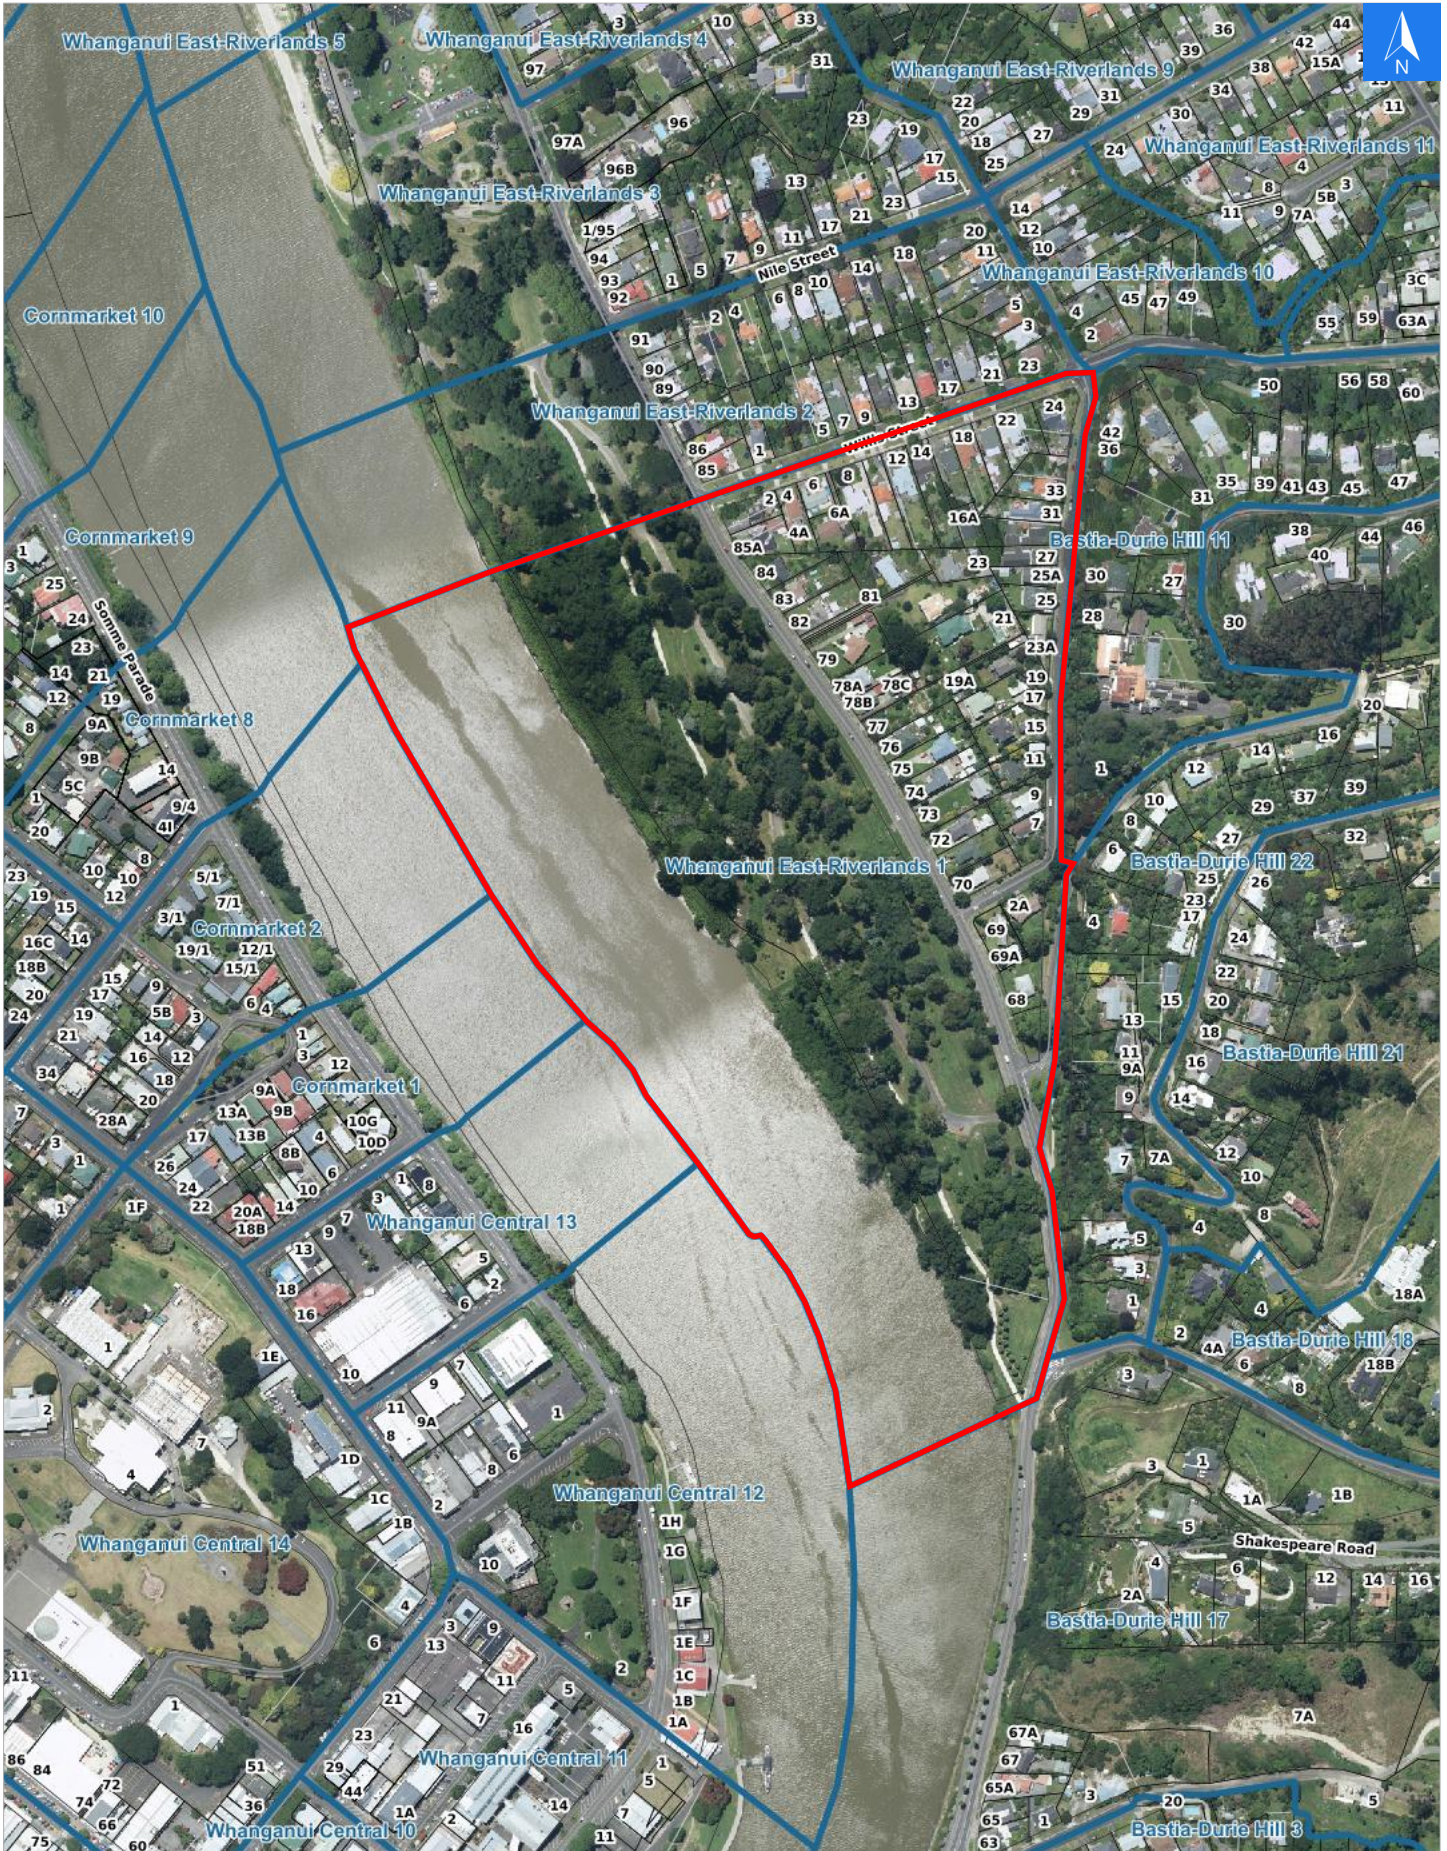

Wednesday, April 22, 2026

Disclaimer:

Digital map data sourced from Land Information New Zealand CROWN COPYRIGHT RESERVED.
The information displayed in the GIS has been taken from Whanganui District Council's databases and maps.
It is made available in good faith but its accuracy or completeness is not guaranteed. If the information is relied on in support of a resource consent it should be verified independently.

Scale 1: 5000

Wednesday, April 22, 2026

Disclaimer:

Digital map data sourced from Land Information New Zealand CROWN COPYRIGHT RESERVED.
The information displayed in the GIS has been taken from Whanganui District Council's databases and maps.
It is made available in good faith but its accuracy or completeness is not guaranteed. If the information is relied on in support of a resource consent it should be verified independently.