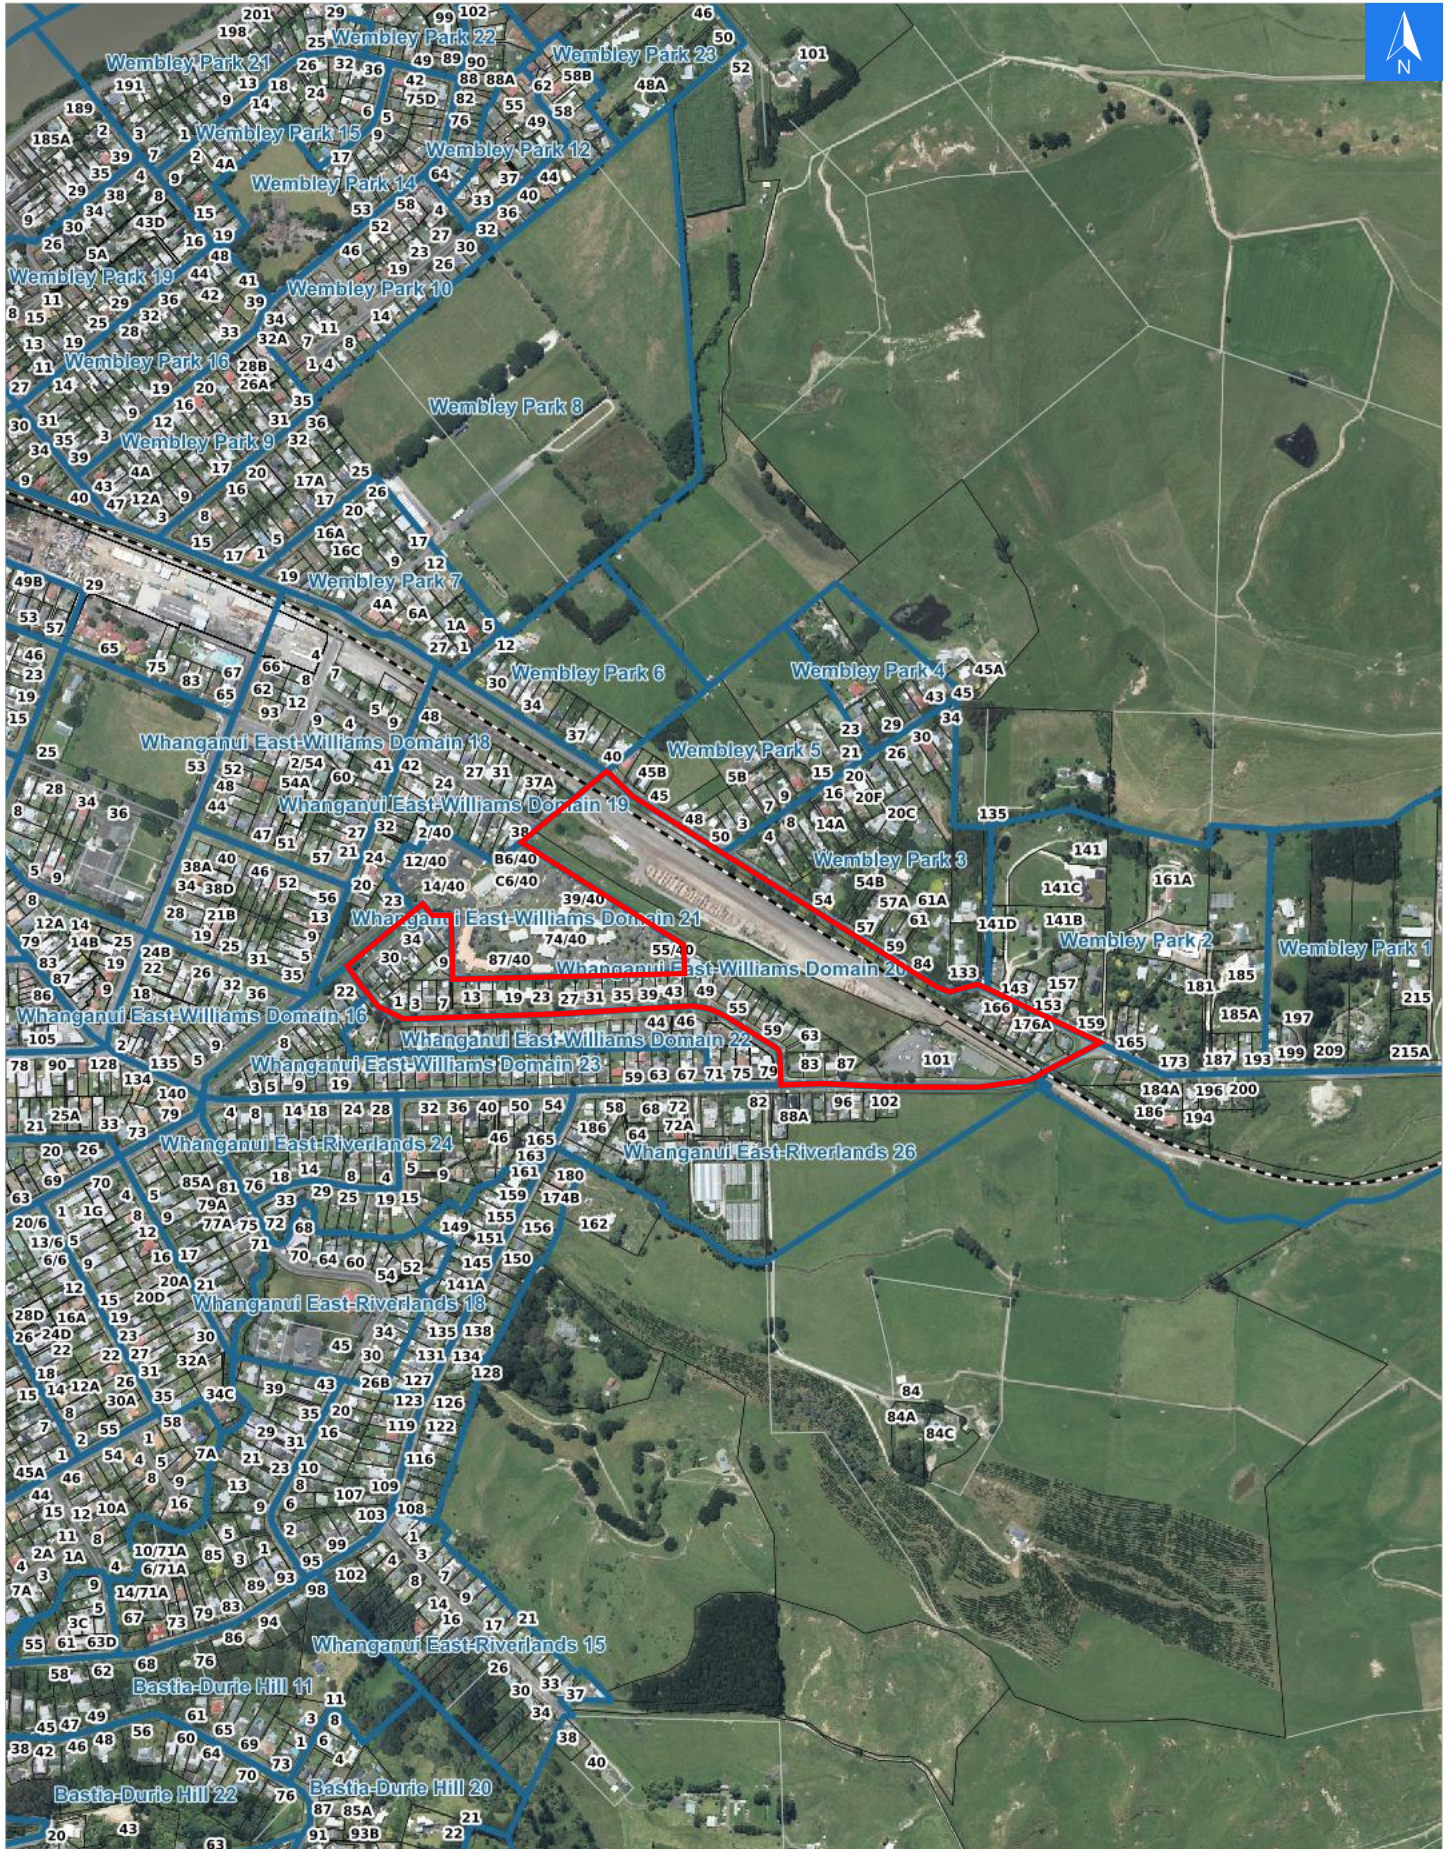

Disclaimer:

Digital map data sourced from Land Information New Zealand CROWN COPYRIGHT RESERVED.  
The information displayed in the GIS has been taken from Whanganui District Council's databases and maps.  
It is made available in good faith but its accuracy or completeness is not guaranteed. If the information is relied on in support of a resource consent it should be verified independently.

Wednesday, April 22, 2026

Scale 1: 10000

**Disclaimer:**

Digital map data sourced from Land Information New Zealand CROWN COPYRIGHT RESERVED.  
The information displayed in the GIS has been taken from Whanganui District Council's databases and maps.  
It is made available in good faith but its accuracy or completeness is not guaranteed. If the information is relied on in support of a resource consent it should be verified independently.

**Wednesday, April 22, 2026**