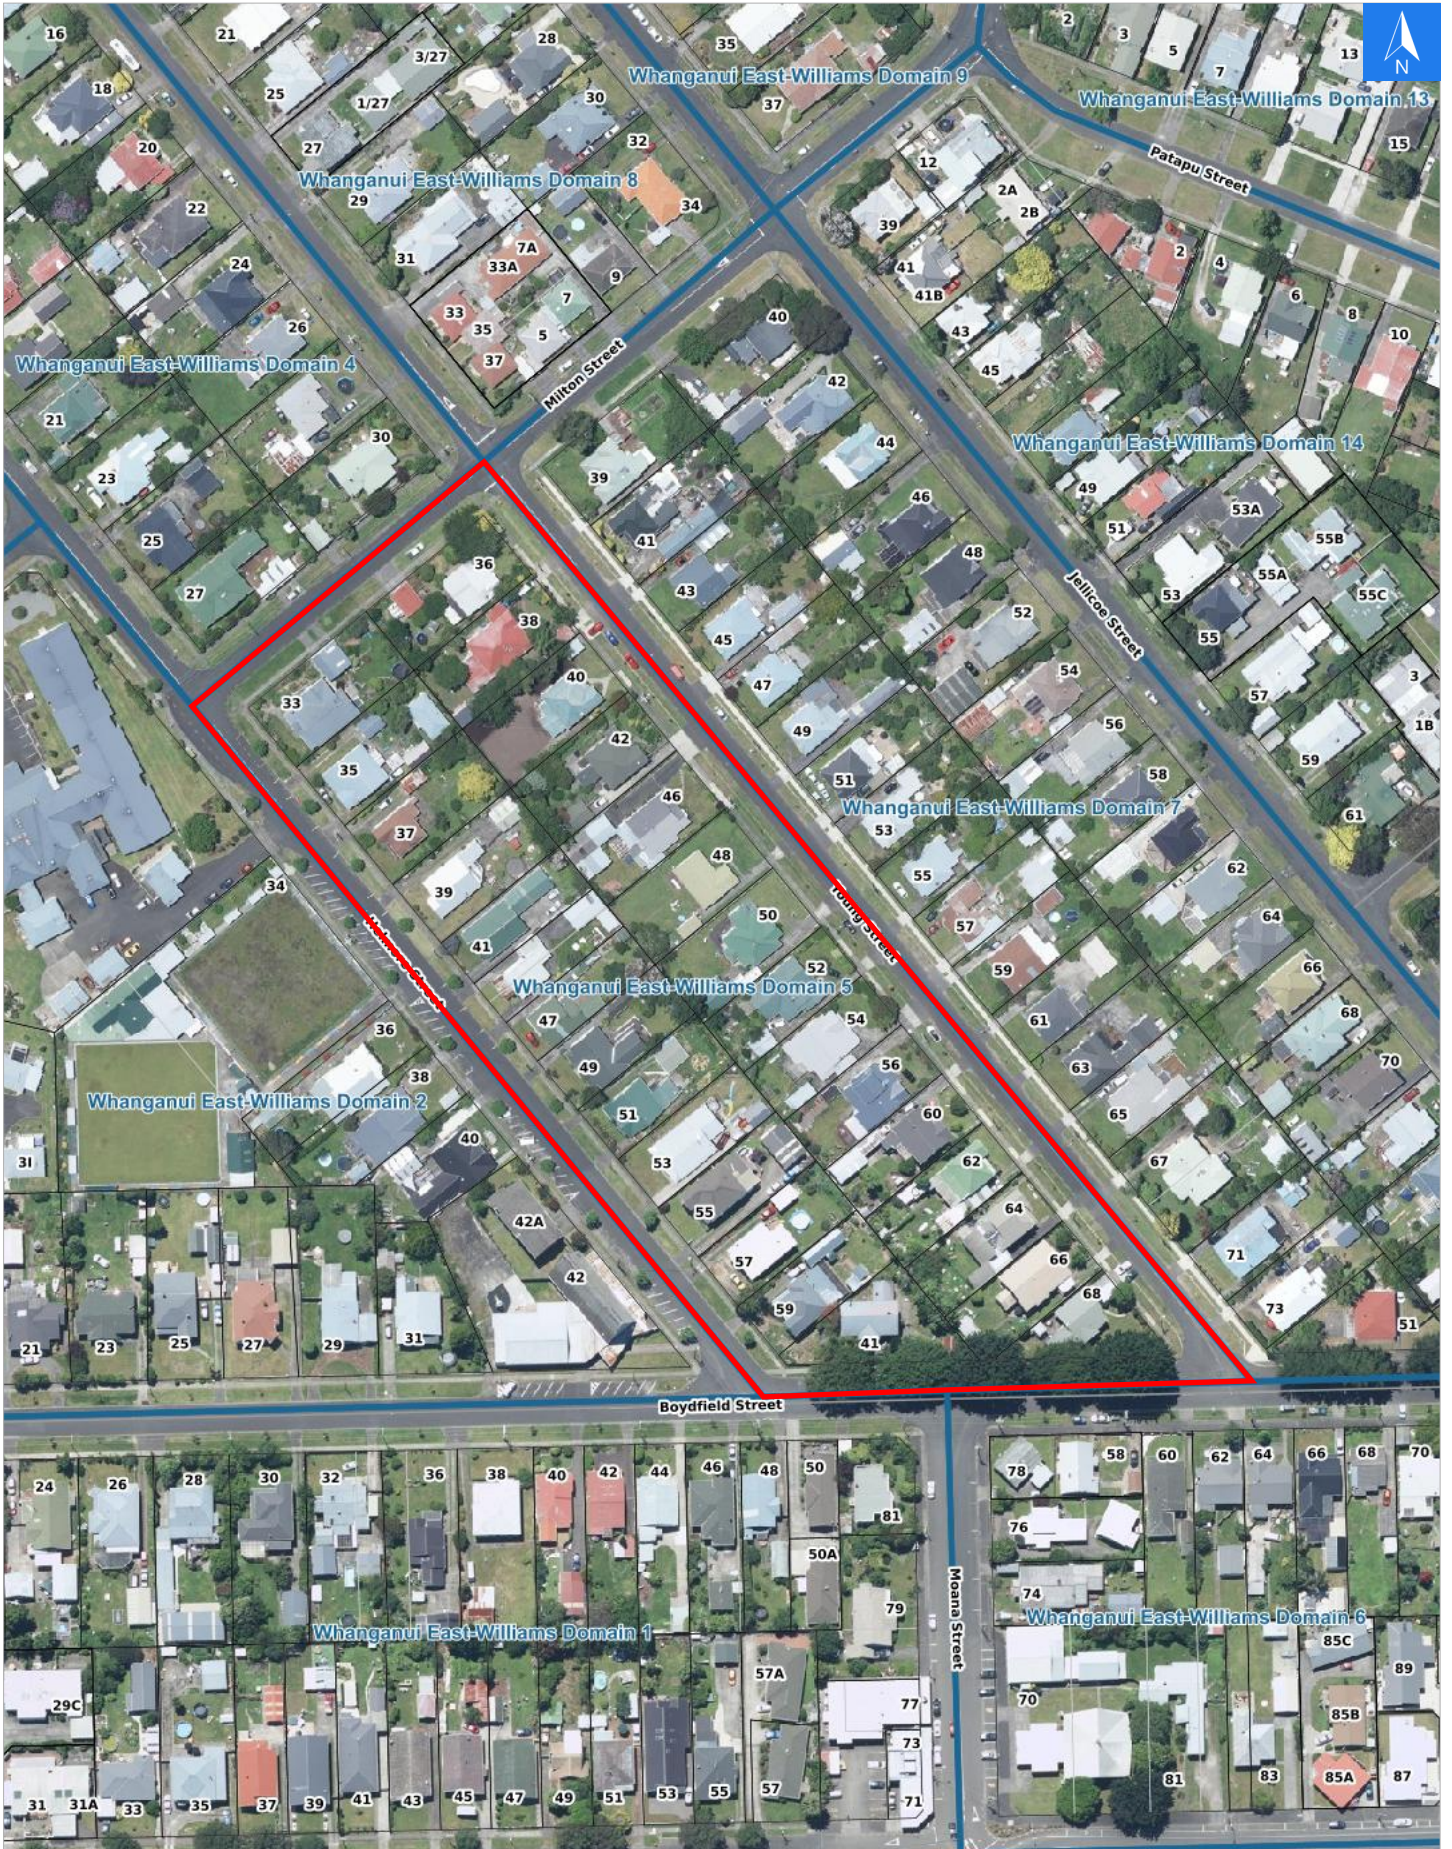

Disclaimer:

Digital map data sourced from Land Information New Zealand CROWN COPYRIGHT RESERVED.
The information displayed in the GIS has been taken from Whanganui District Council's databases and maps.
It is made available in good faith but its accuracy or completeness is not guaranteed. If the information is relied on in support of a resource consent it should be verified independently.

Wednesday, April 22, 2026

Scale 1: 2000

Disclaimer:

Digital map data sourced from Land Information New Zealand CROWN COPYRIGHT RESERVED.
The information displayed in the GIS has been taken from Whanganui District Council's databases and maps.
It is made available in good faith but its accuracy or completeness is not guaranteed. If the information is relied on in support of a resource consent it should be verified independently.