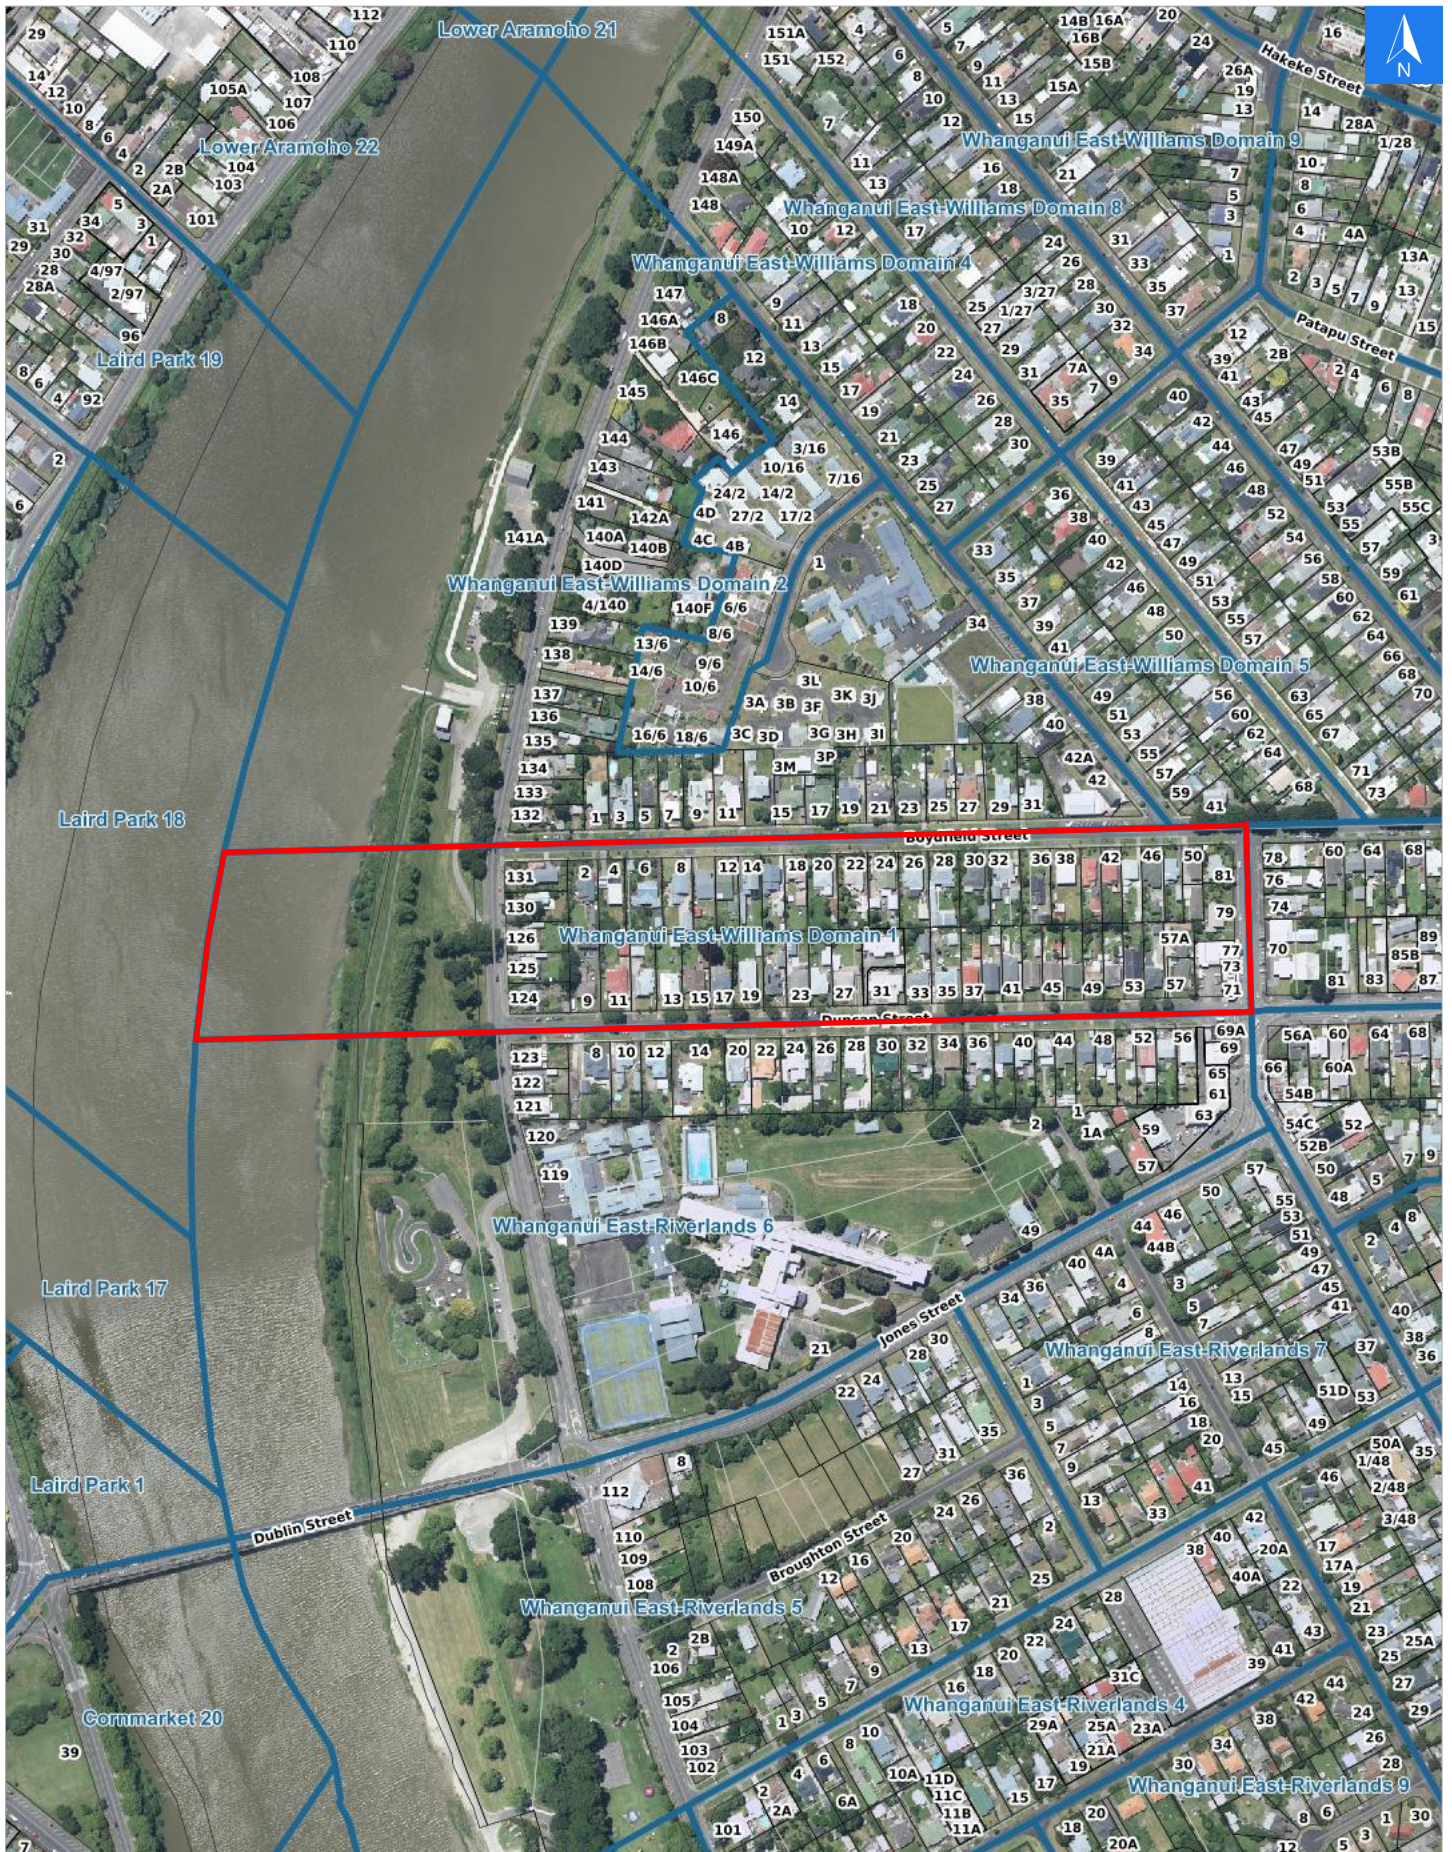

Disclaimer:

Digital map data sourced from Land Information New Zealand CROWN COPYRIGHT RESERVED.
The information displayed in the GIS has been taken from Whanganui District Council's databases and maps.
It is made available in good faith but its accuracy or completeness is not guaranteed. If the information is relied on in support of a resource consent it should be verified independently.

Wednesday, April 15, 2026

Scale 1: 5000

Disclaimer:

Digital map data sourced from Land Information New Zealand CROWN COPYRIGHT RESERVED.
The information displayed in the GIS has been taken from Whanganui District Council's databases and maps.
It is made available in good faith but its accuracy or completeness is not guaranteed. If the information is relied on in support of a resource consent it should be verified independently.