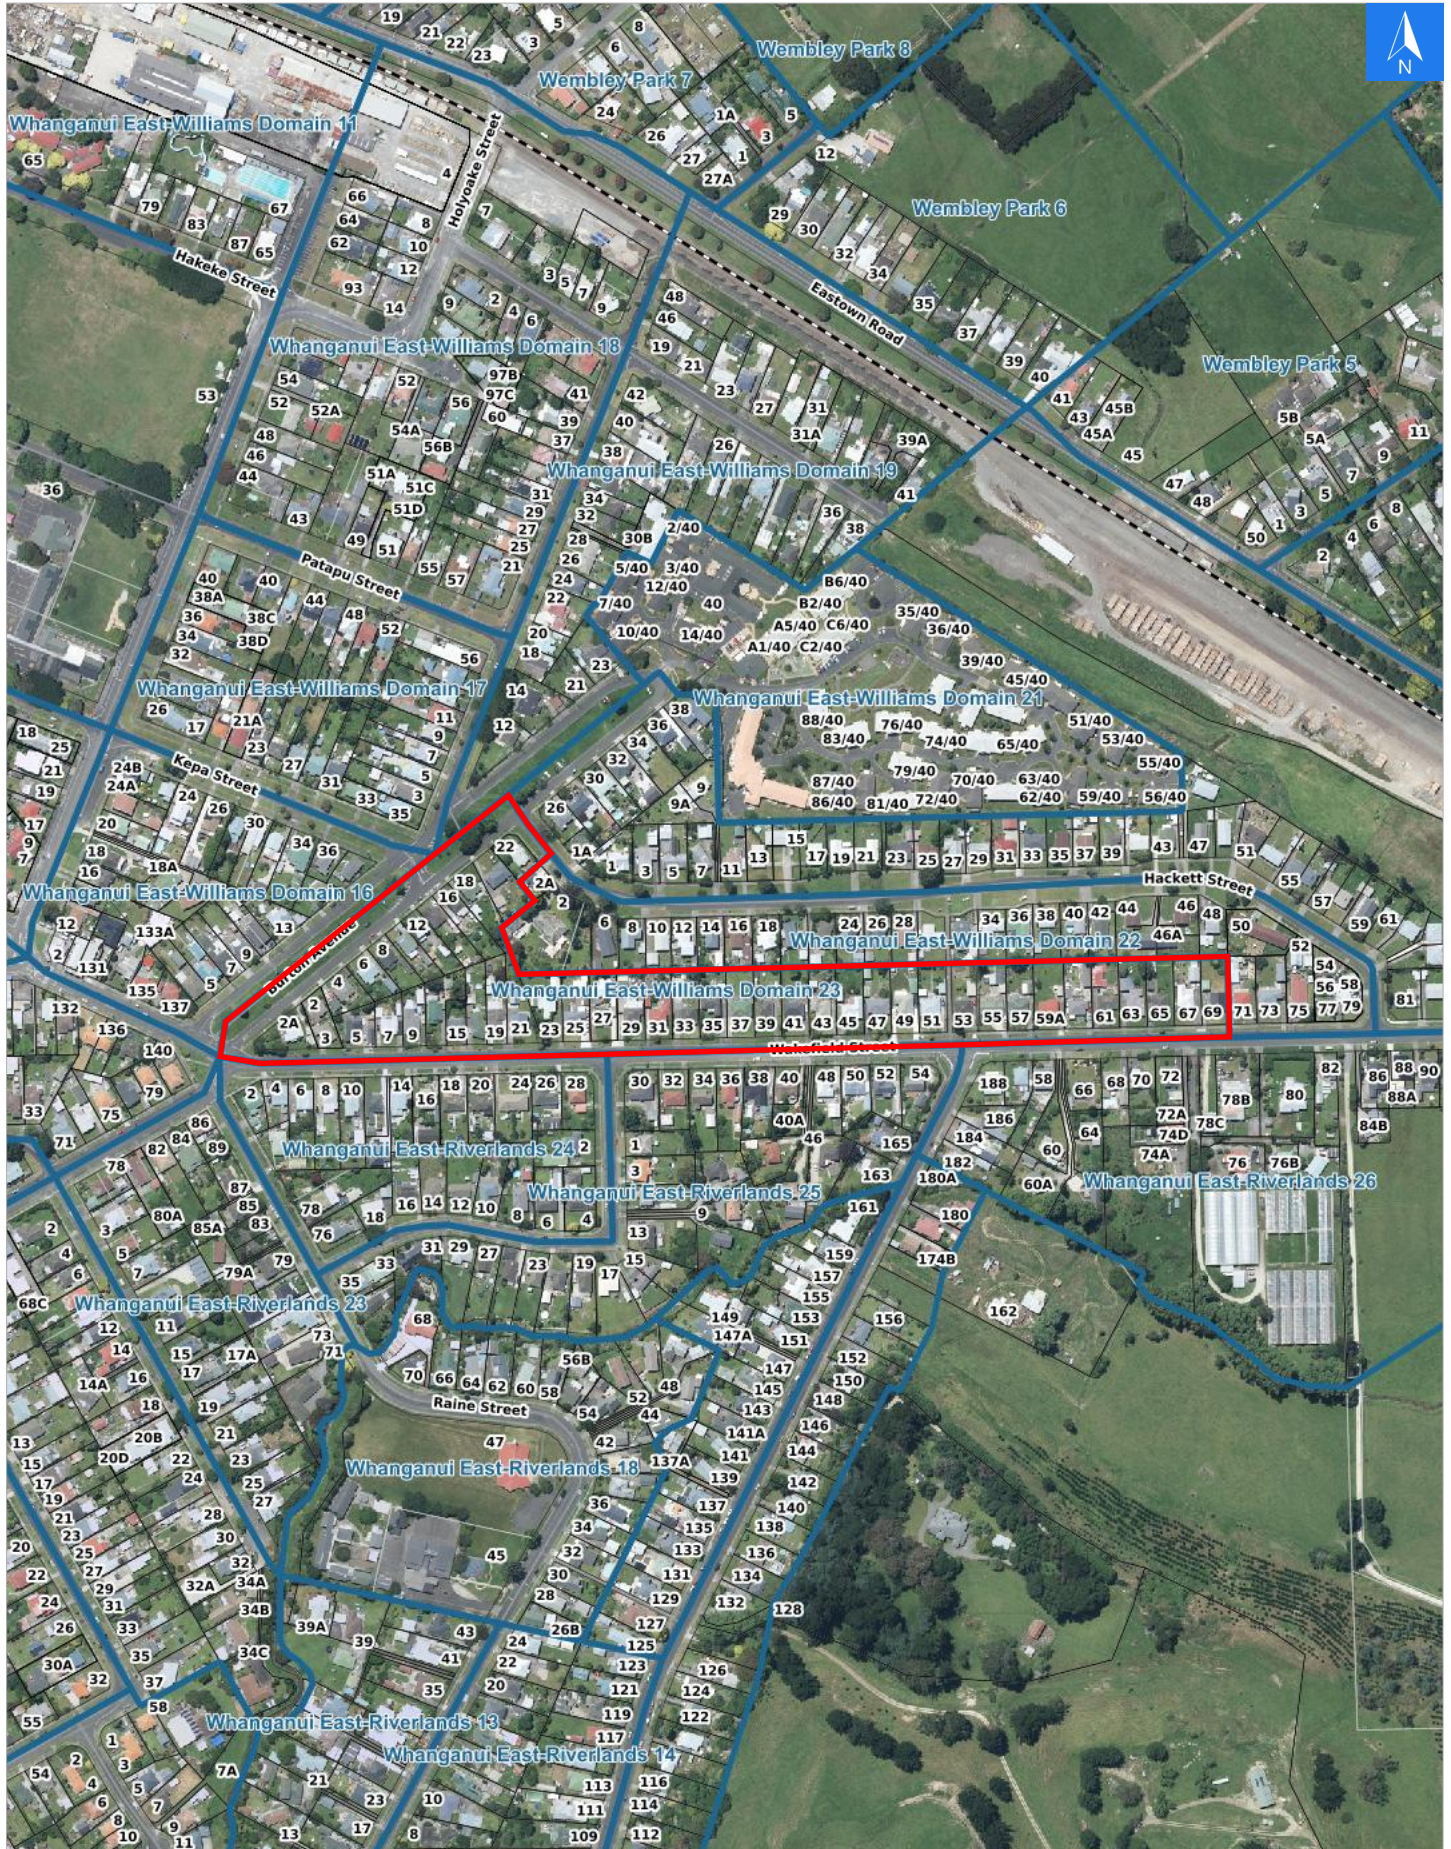

Disclaimer:

Digital map data sourced from Land Information New Zealand CROWN COPYRIGHT RESERVED.
The information displayed in the GIS has been taken from Whanganui District Council's databases and maps.
It is made available in good faith but its accuracy or completeness is not guaranteed. If the information is relied on in support of a resource consent it should be verified independently.

Wednesday, April 22, 2026

Scale 1: 5000

Wednesday, April 22, 2026

Disclaimer:

Digital map data sourced from Land Information New Zealand CROWN COPYRIGHT RESERVED.
The information displayed in the GIS has been taken from Whanganui District Council's databases and maps.
It is made available in good faith but its accuracy or completeness is not guaranteed. If the information is relied on in support of a resource consent it should be verified independently.