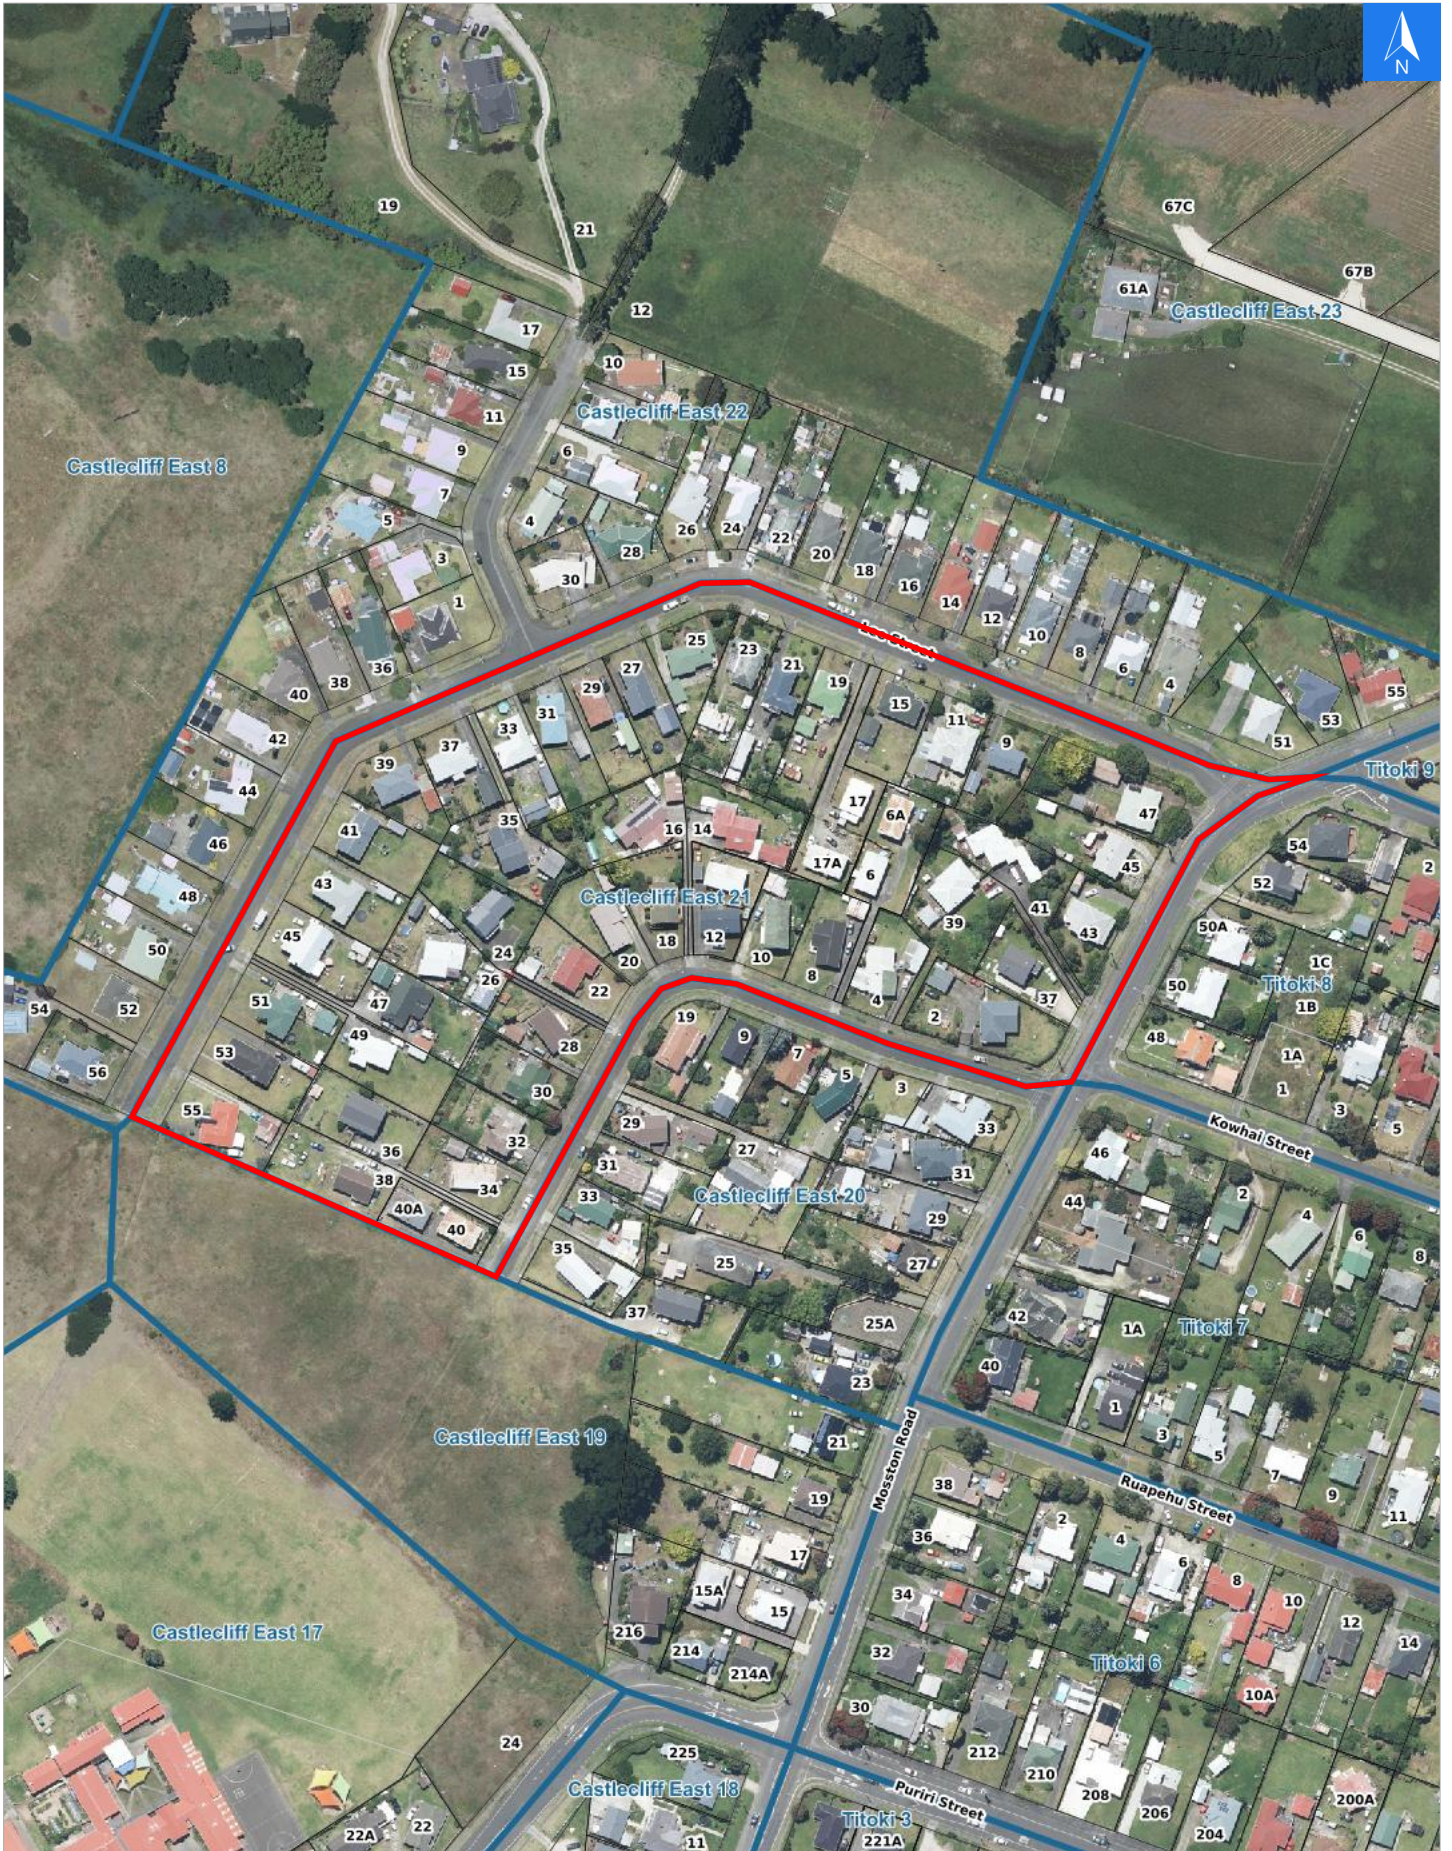

Wednesday, April 15, 2026

Disclaimer:

Digital map data sourced from Land Information New Zealand CROWN COPYRIGHT RESERVED.  
The information displayed in the GIS has been taken from Whanganui District Council's databases and maps.  
It is made available in good faith but its accuracy or completeness is not guaranteed. If the information is relied on in support of a resource consent it should be verified independently.

Scale 1: 2500

Wednesday, April 15, 2026

Disclaimer:

Digital map data sourced from Land Information New Zealand CROWN COPYRIGHT RESERVED.  
The information displayed in the GIS has been taken from Whanganui District Council's databases and maps.  
It is made available in good faith but its accuracy or completeness is not guaranteed. If the information is relied on in support of a resource consent it should be verified independently.