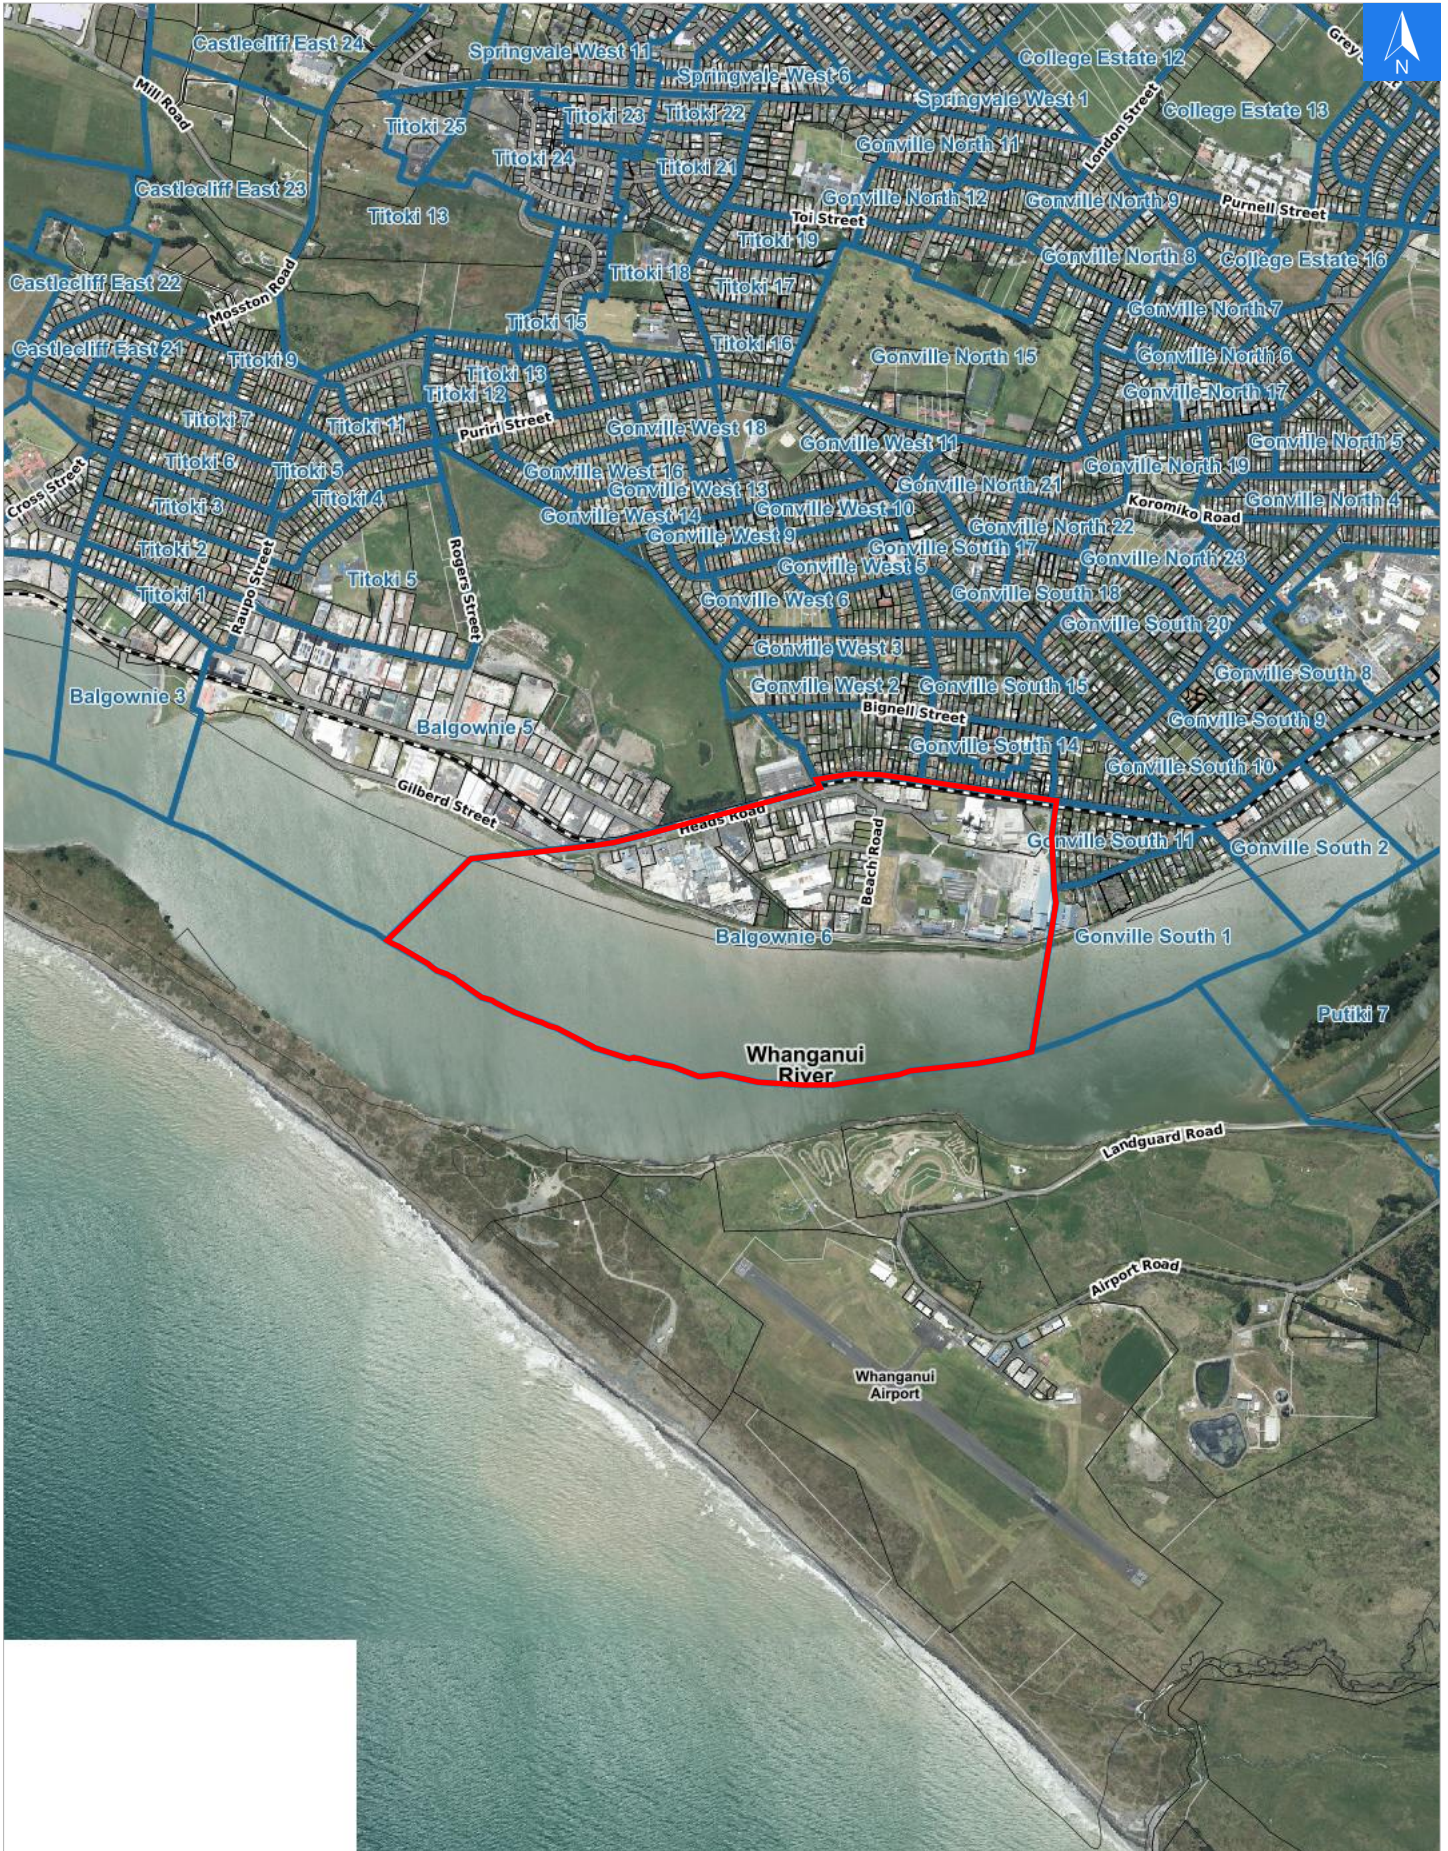

Disclaimer:

Digital map data sourced from Land Information New Zealand CROWN COPYRIGHT RESERVED.
The information displayed in the GIS has been taken from Whanganui District Council's databases and maps.
It is made available in good faith but its accuracy or completeness is not guaranteed. If the information is relied on in support of a resource consent it should be verified independently.

Wednesday, April 15, 2026

Scale 1: 20000

Wednesday, April 15, 2026

Disclaimer:

Digital map data sourced from Land Information New Zealand CROWN COPYRIGHT RESERVED.
The information displayed in the GIS has been taken from Whanganui District Council's databases and maps.
It is made available in good faith but its accuracy or completeness is not guaranteed. If the information is relied on in support of a resource consent it should be verified independently.