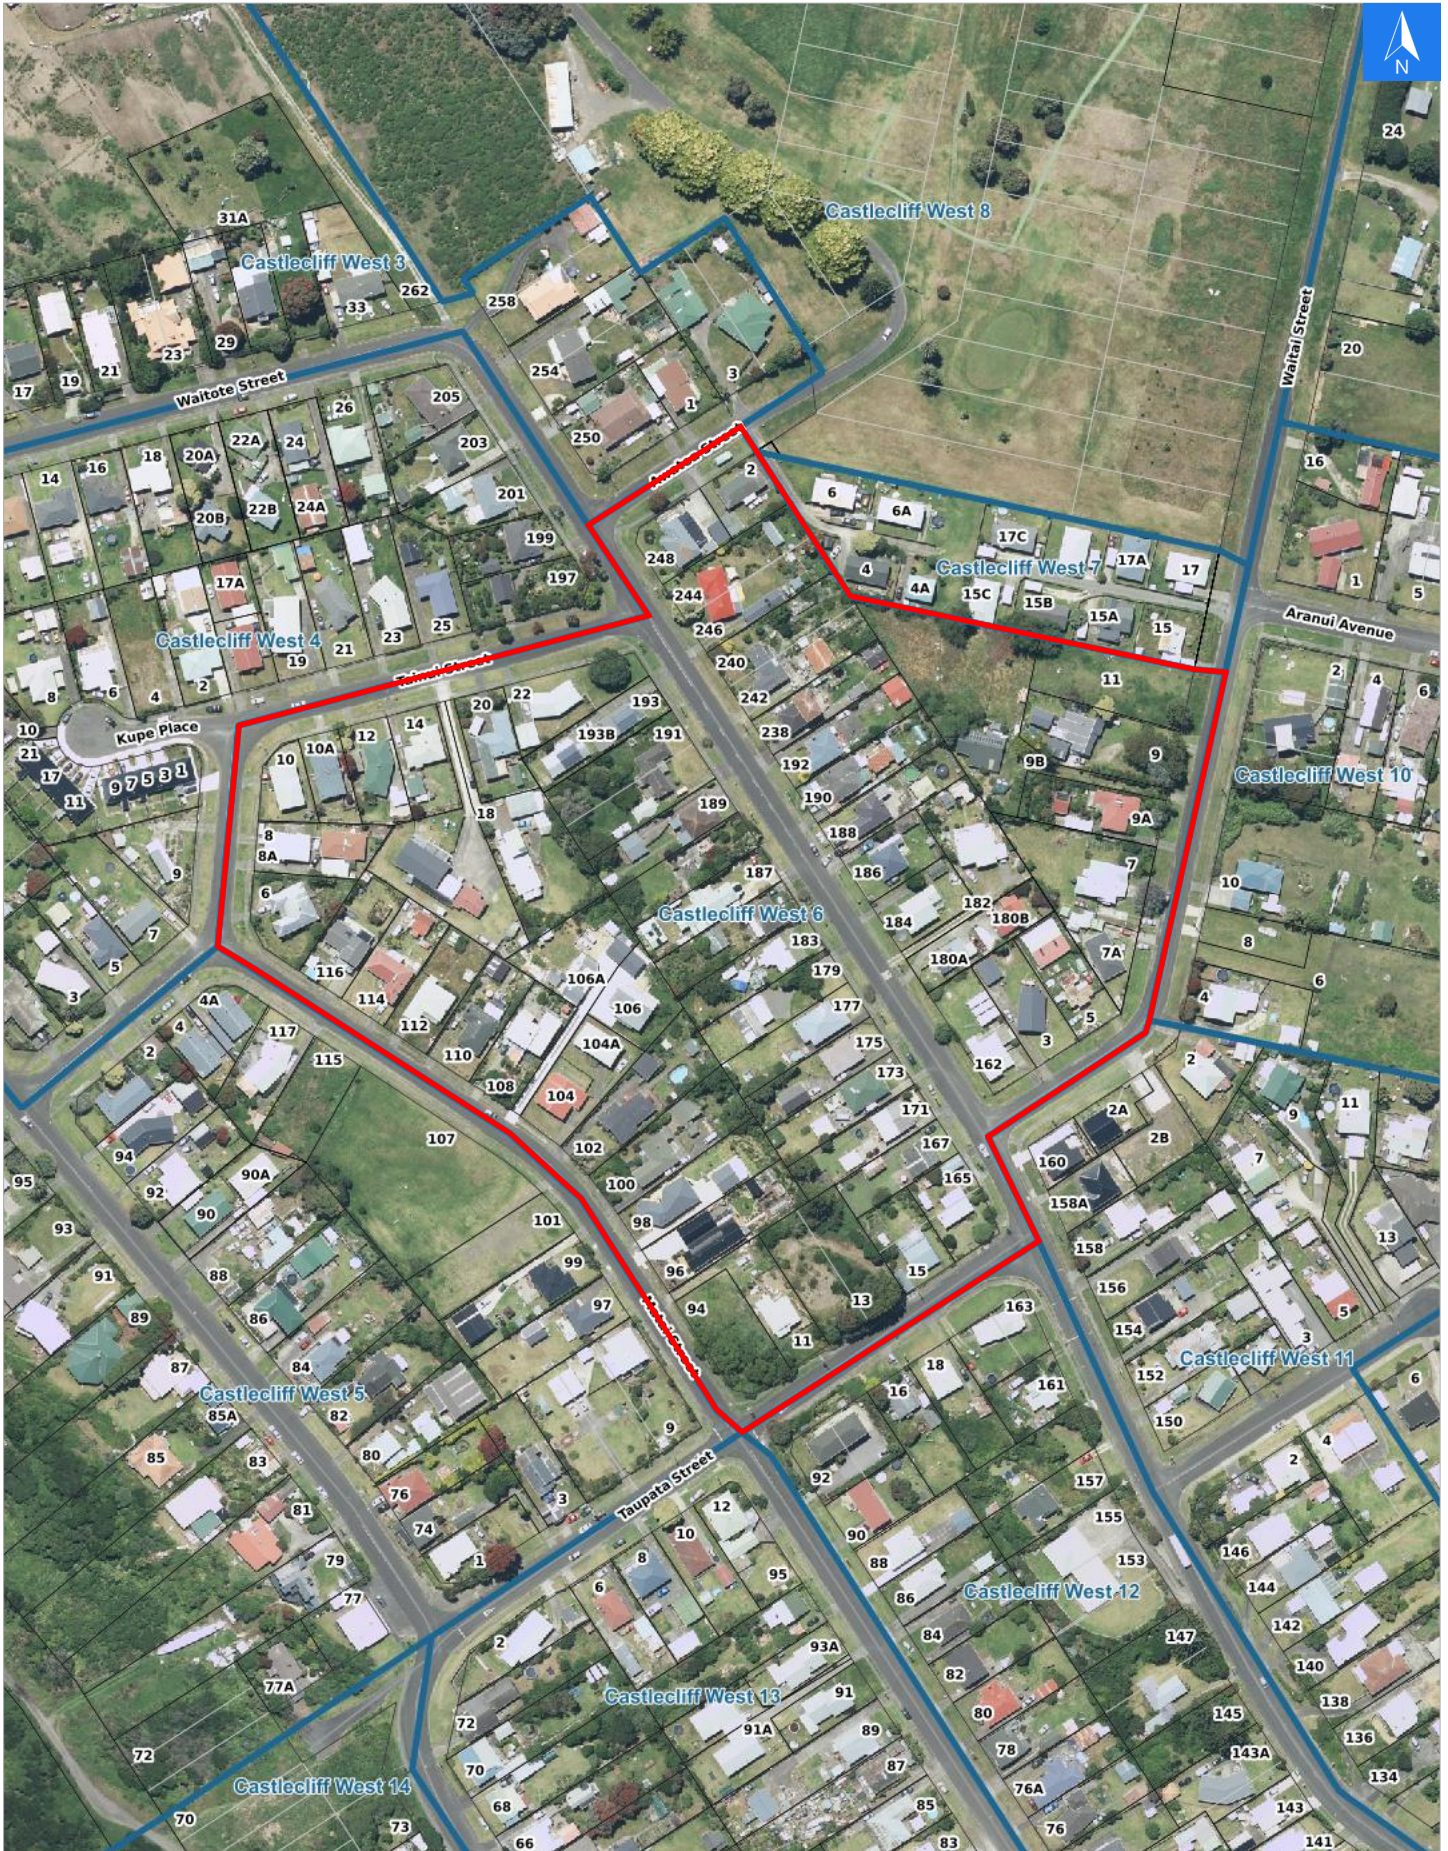

Wednesday, April 22, 2026

Disclaimer:

Digital map data sourced from Land Information New Zealand CROWN COPYRIGHT RESERVED.
The information displayed in the GIS has been taken from Whanganui District Council's databases and maps.
It is made available in good faith but its accuracy or completeness is not guaranteed. If the information is relied on in support of a resource consent it should be verified independently.

Scale 1: 2500

Wednesday, April 22, 2026

Disclaimer:

Digital map data sourced from Land Information New Zealand CROWN COPYRIGHT RESERVED.
The information displayed in the GIS has been taken from Whanganui District Council's databases and maps.
It is made available in good faith but its accuracy or completeness is not guaranteed. If the information is relied on in support of a resource consent it should be verified independently.