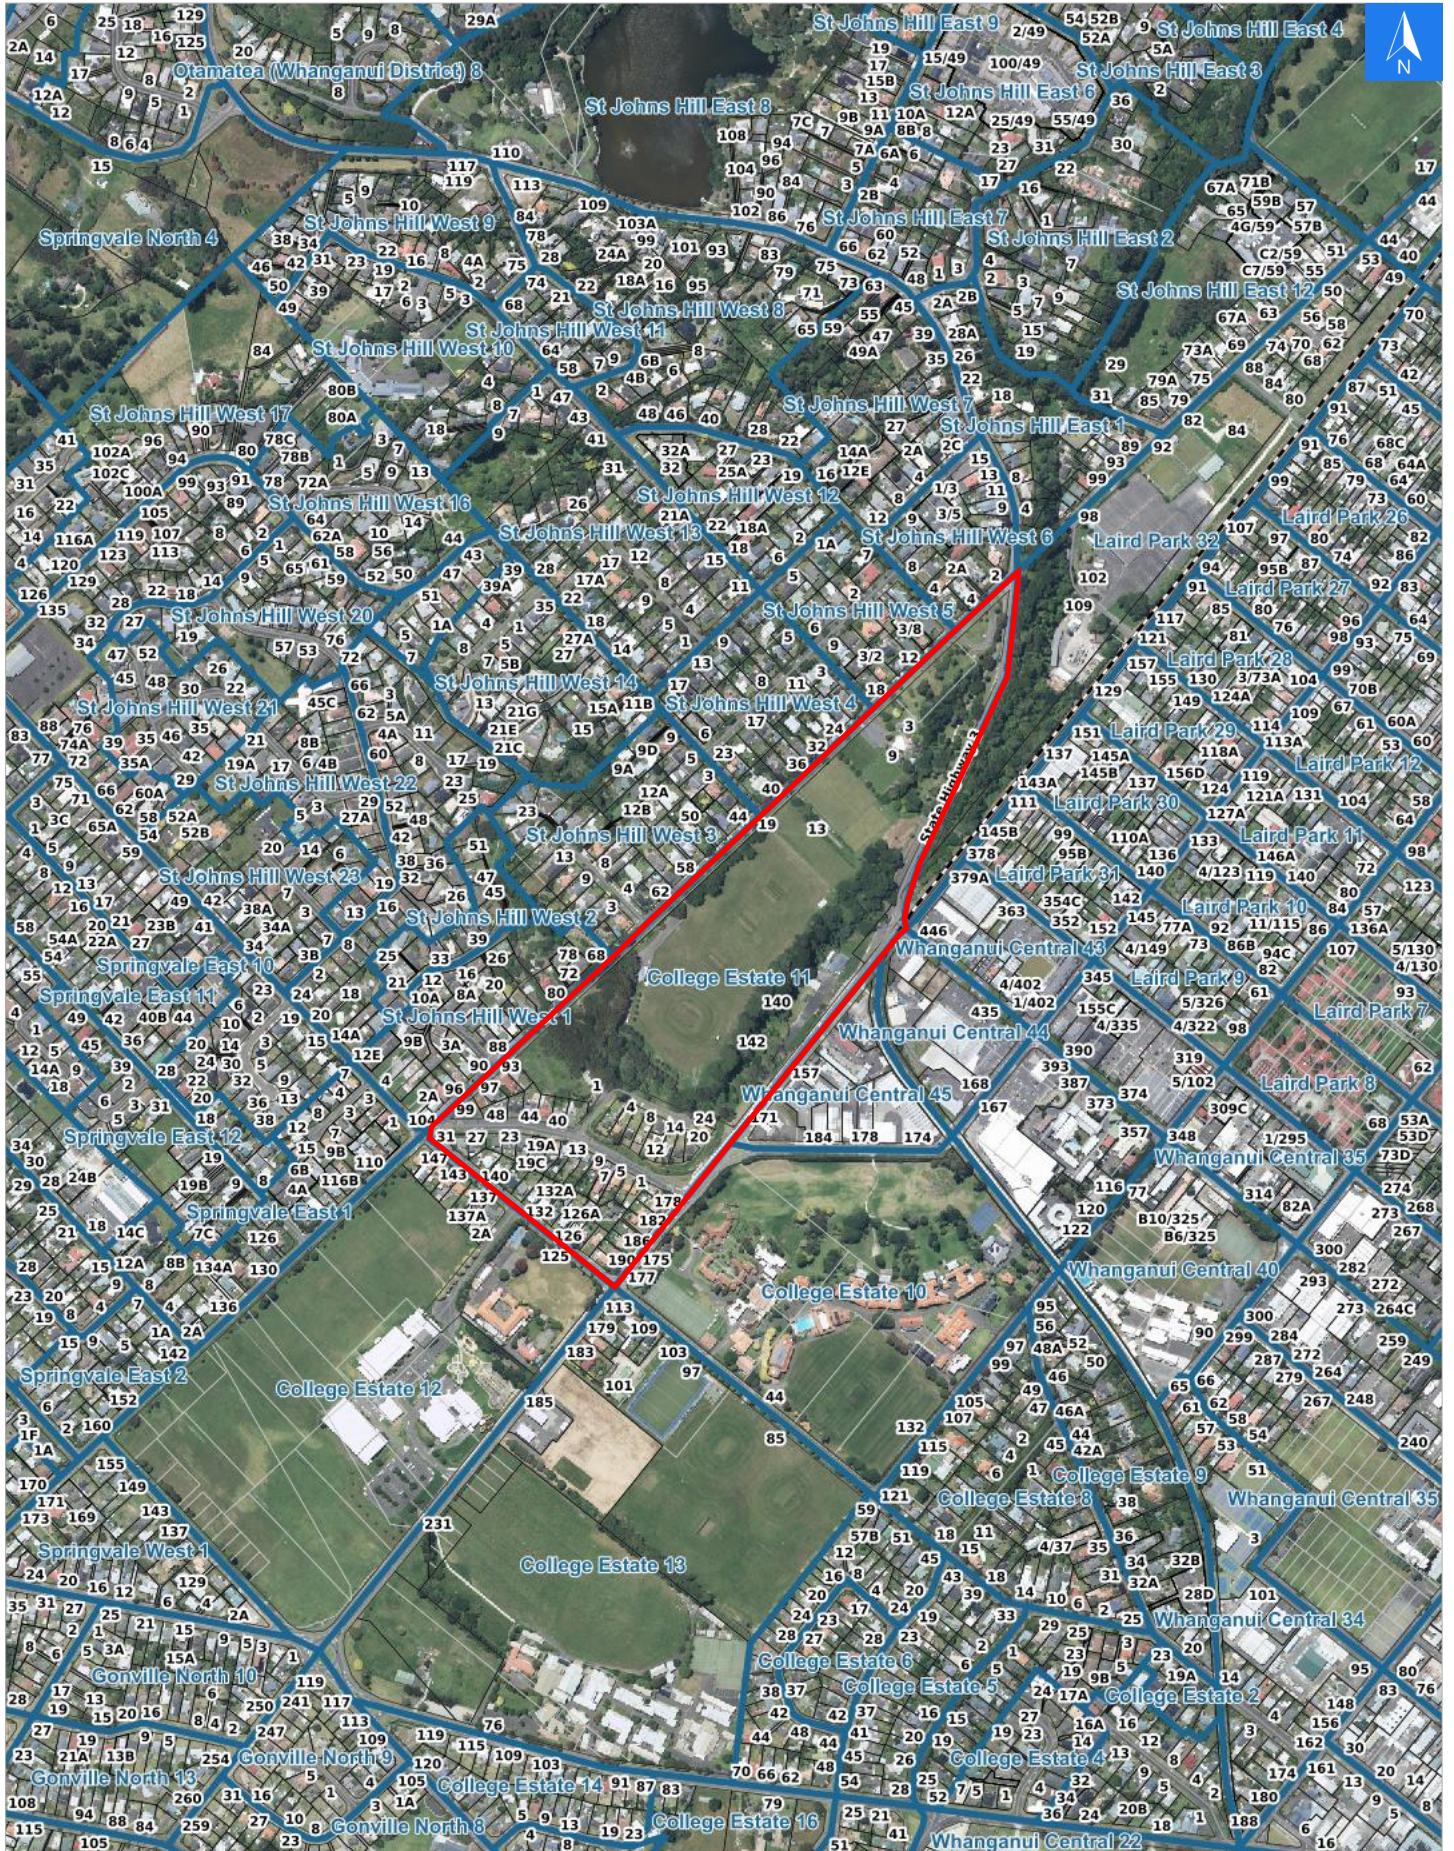

Disclaimer:

Digital map data sourced from Land Information New Zealand CROWN COPYRIGHT RESERVED.
The information displayed in the GIS has been taken from Whanganui District Council's databases and maps.
It is made available in good faith but its accuracy or completeness is not guaranteed. If the information is relied on in support of a resource consent it should be verified independently.

Wednesday, April 22, 2026

Scale 1: 10000

Wednesday, April 22, 2026

Disclaimer:

Digital map data sourced from Land Information New Zealand CROWN COPYRIGHT RESERVED.
The information displayed in the GIS has been taken from Whanganui District Council's databases and maps.
It is made available in good faith but its accuracy or completeness is not guaranteed. If the information is relied on in support of a resource consent it should be verified independently.