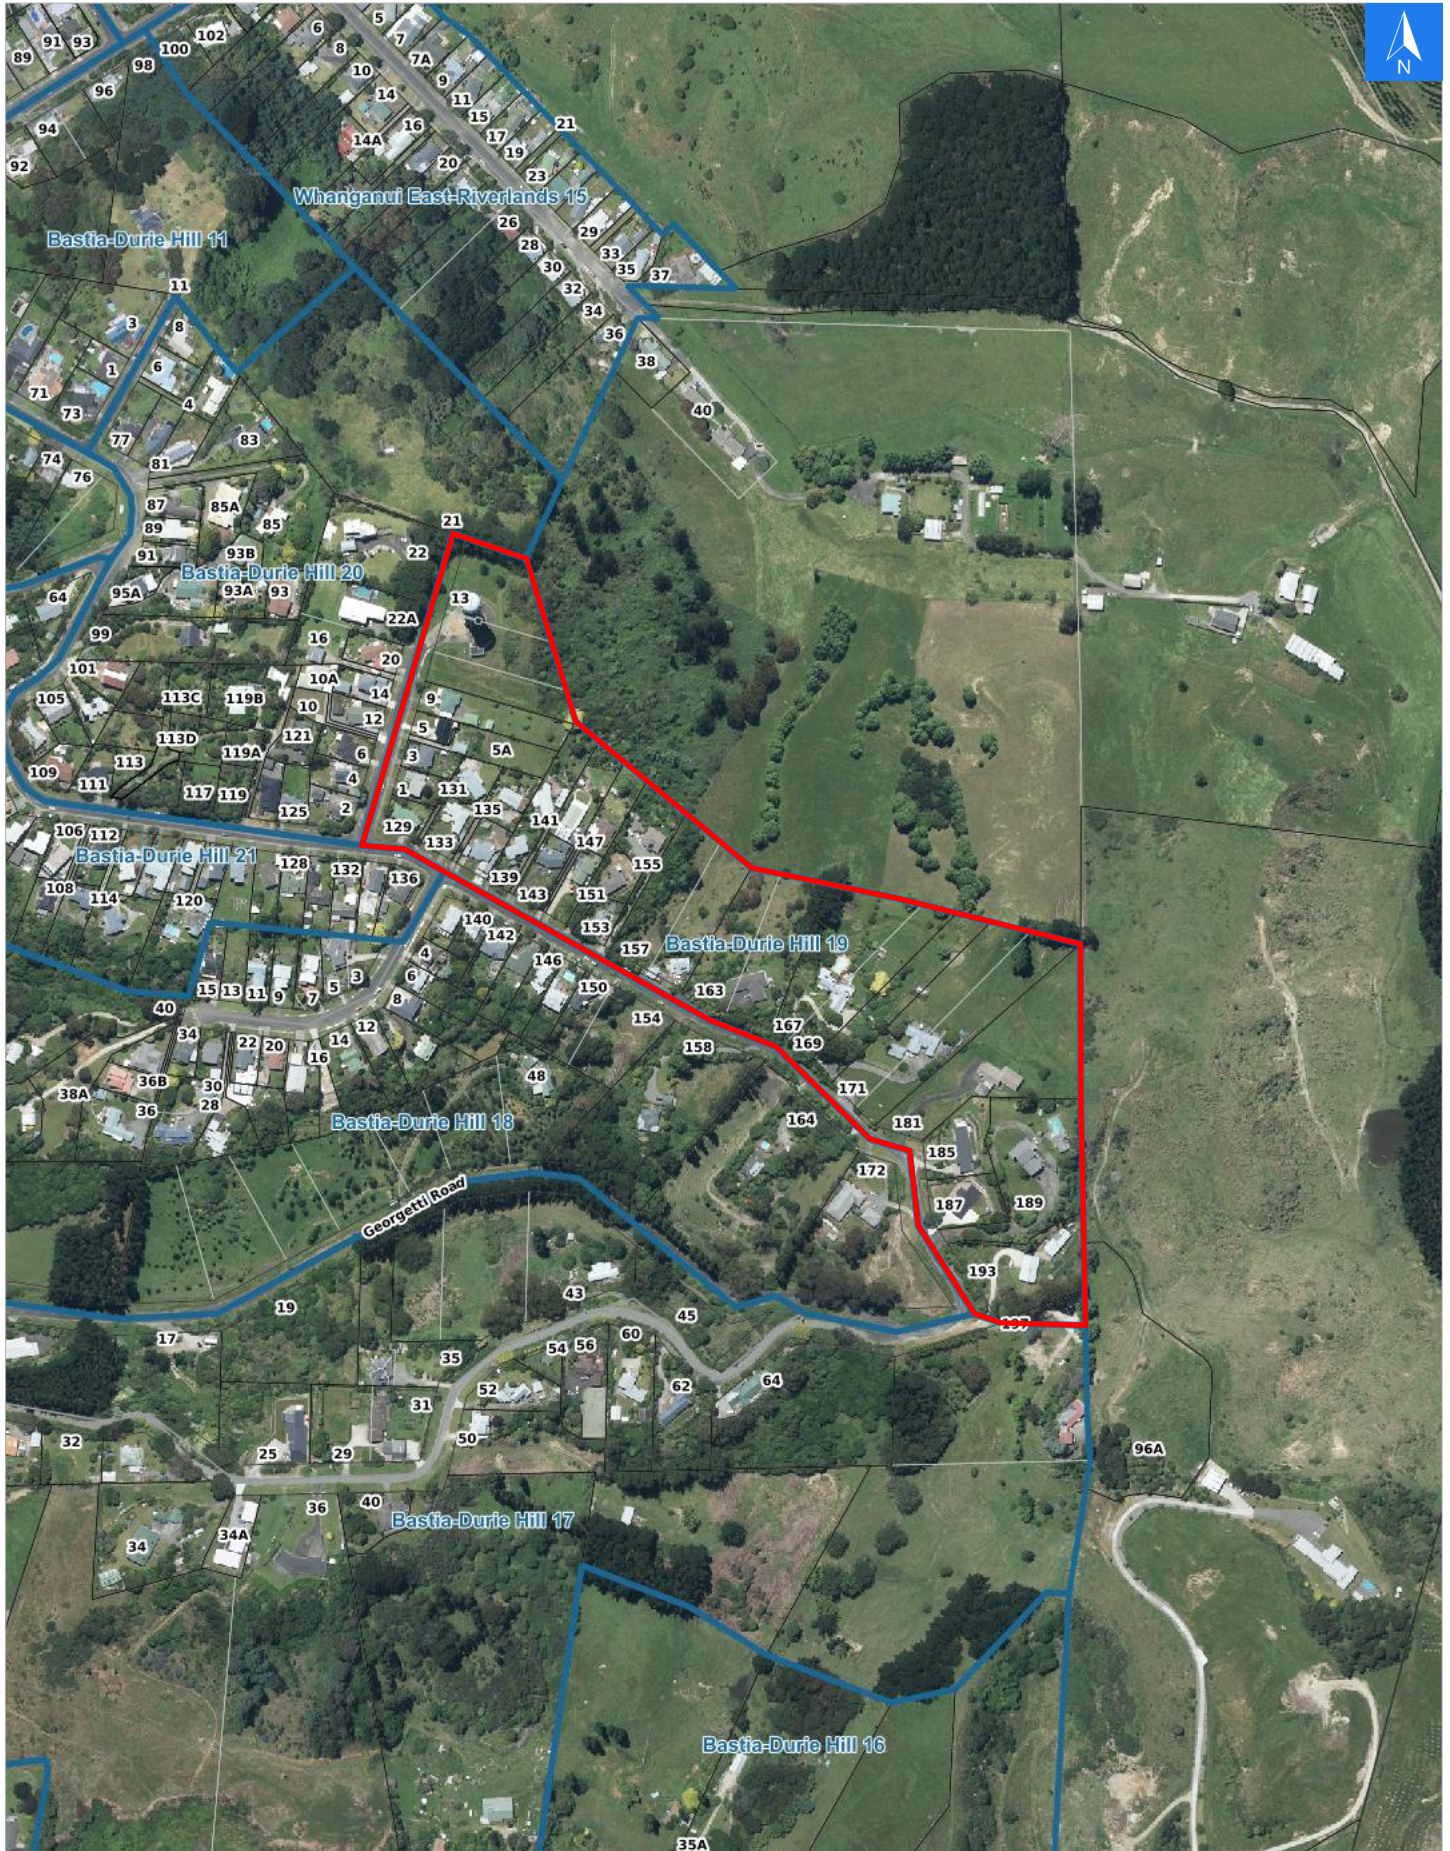

Wednesday, April 15, 2026

Disclaimer:

Digital map data sourced from Land Information New Zealand CROWN COPYRIGHT RESERVED.  
The information displayed in the GIS has been taken from Whanganui District Council's databases and maps.  
It is made available in good faith but its accuracy or completeness is not guaranteed. If the information is relied on in support of a resource consent it should be verified independently.

Scale 1: 5000

Wednesday, April 15, 2026

Disclaimer:

Digital map data sourced from Land Information New Zealand CROWN COPYRIGHT RESERVED.  
The information displayed in the GIS has been taken from Whanganui District Council's databases and maps.  
It is made available in good faith but its accuracy or completeness is not guaranteed. If the information is relied on in support of a resource consent it should be verified independently.