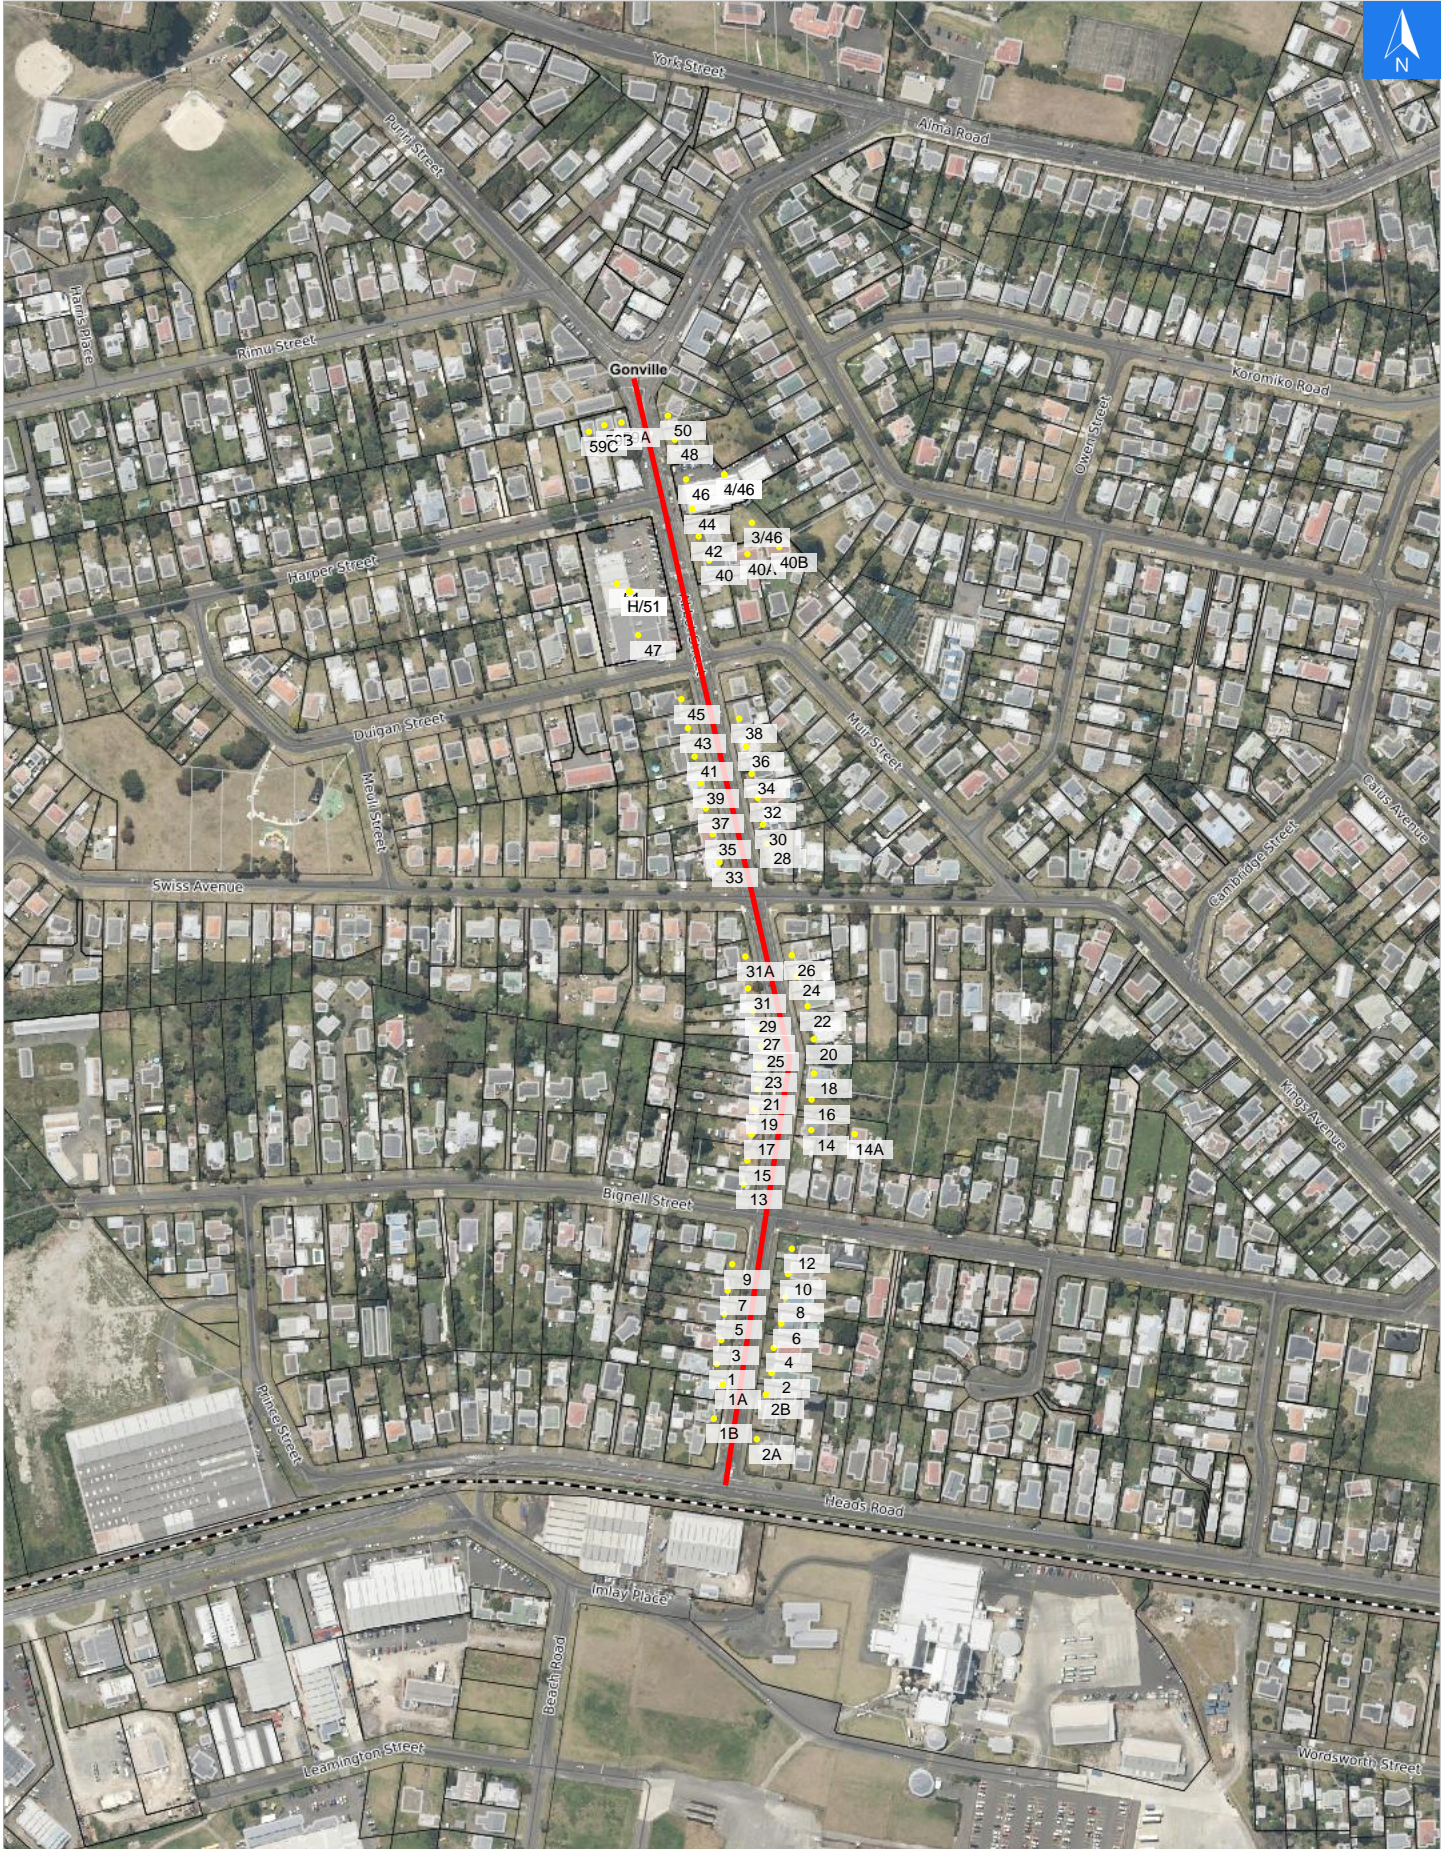

Wednesday, April 15, 2026

Disclaimer:

Digital map data sourced from Land Information New Zealand CROWN COPYRIGHT RESERVED.  
The information displayed in the GIS has been taken from Whanganui District Council's databases and maps.  
It is made available in good faith but its accuracy or completeness is not guaranteed. If the information is relied on in support of a resource consent it should be verified independently.

Scale 1: 5000

**Wednesday, April 15, 2026**

**Disclaimer:**

Digital map data sourced from Land Information New Zealand CROWN COPYRIGHT RESERVED.  
The information displayed in the GIS has been taken from Whanganui District Council's databases and maps.  
It is made available in good faith but its accuracy or completeness is not guaranteed. If the information is relied on in support of a resource consent it should be verified independently.