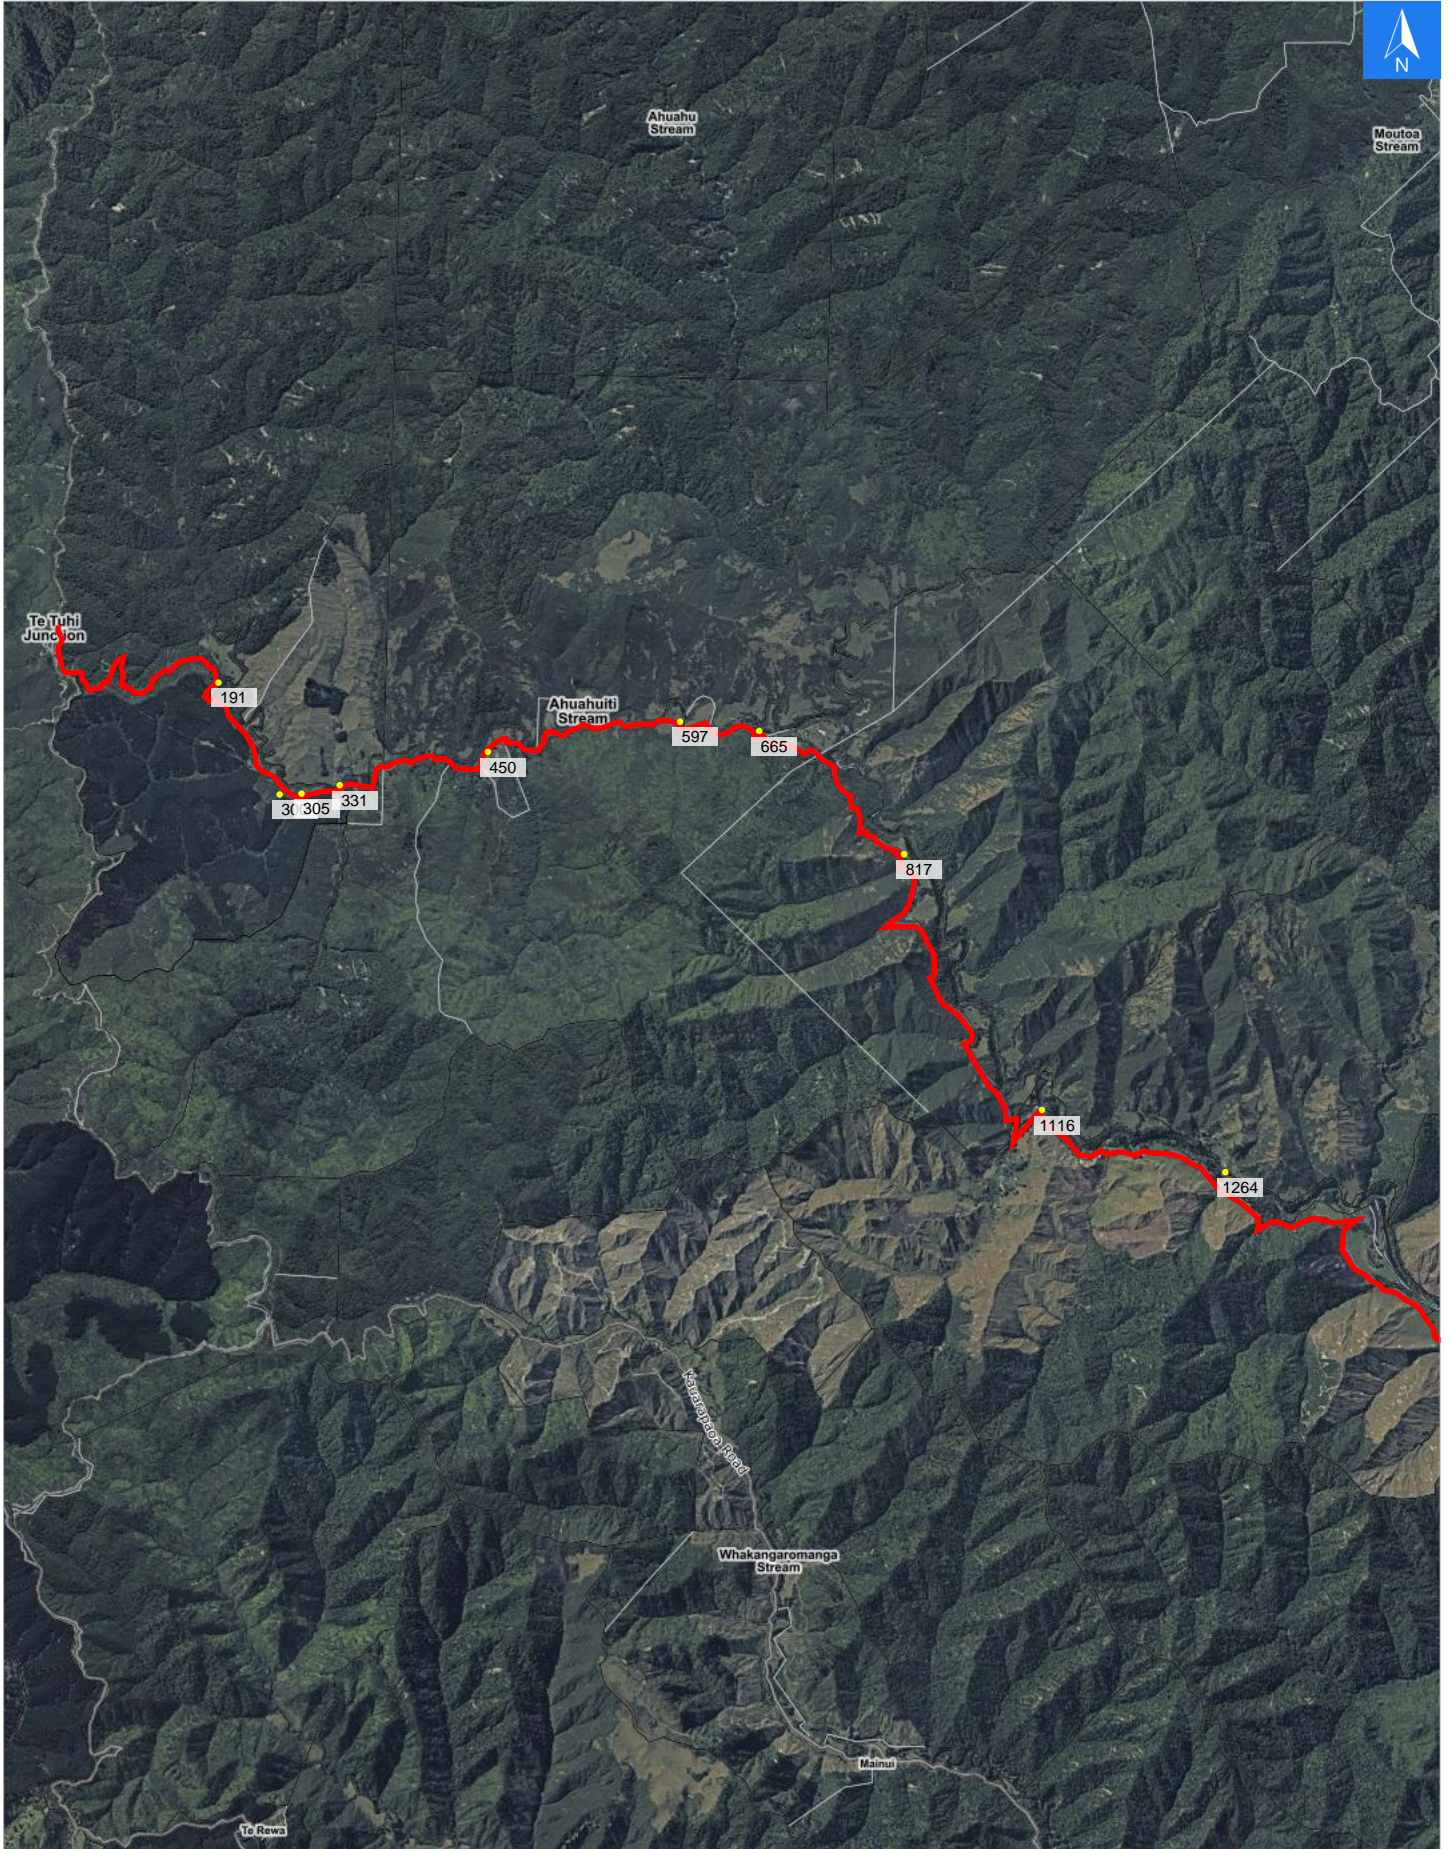

Wednesday, April 15, 2026

Disclaimer:

Digital map data sourced from Land Information New Zealand CROWN COPYRIGHT RESERVED.
The information displayed in the GIS has been taken from Whanganui District Council's databases and maps.
It is made available in good faith but its accuracy or completeness is not guaranteed. If the information is relied on in support of a resource consent it should be verified independently.

Scale 1: 50000

Wednesday, April 15, 2026

Disclaimer:

Digital map data sourced from Land Information New Zealand CROWN COPYRIGHT RESERVED.
The information displayed in the GIS has been taken from Whanganui District Council's databases and maps.
It is made available in good faith but its accuracy or completeness is not guaranteed. If the information is relied on in support of a resource consent it should be verified independently.

Road Evacuation Addresses

Data sourced from LINZ

LINZ Address	Notes	Date Time Visited	Placard
191 Ahu Ahu Valley Road, Paparangi, Whanganui			W Y1 Y2 R1 R2
300 Ahu Ahu Valley Road, Paparangi, Whanganui			W Y1 Y2 R1 R2
305 Ahu Ahu Valley Road, Paparangi, Whanganui			W Y1 Y2 R1 R2
331 Ahu Ahu Valley Road, Paparangi, Whanganui			W Y1 Y2 R1 R2
450 Ahu Ahu Valley Road, Paparangi, Whanganui			W Y1 Y2 R1 R2
597 Ahu Ahu Valley Road, Paparangi, Whanganui			W Y1 Y2 R1 R2
665 Ahu Ahu Valley Road, Paparangi, Whanganui			W Y1 Y2 R1 R2
817 Ahu Ahu Valley Road, Paparangi, Whanganui			W Y1 Y2 R1 R2
1116 Ahu Ahu Valley Road, Paparangi, Whanganui			W Y1 Y2 R1 R2
1264 Ahu Ahu Valley Road, Paparangi, Whanganui			W Y1 Y2 R1 R2