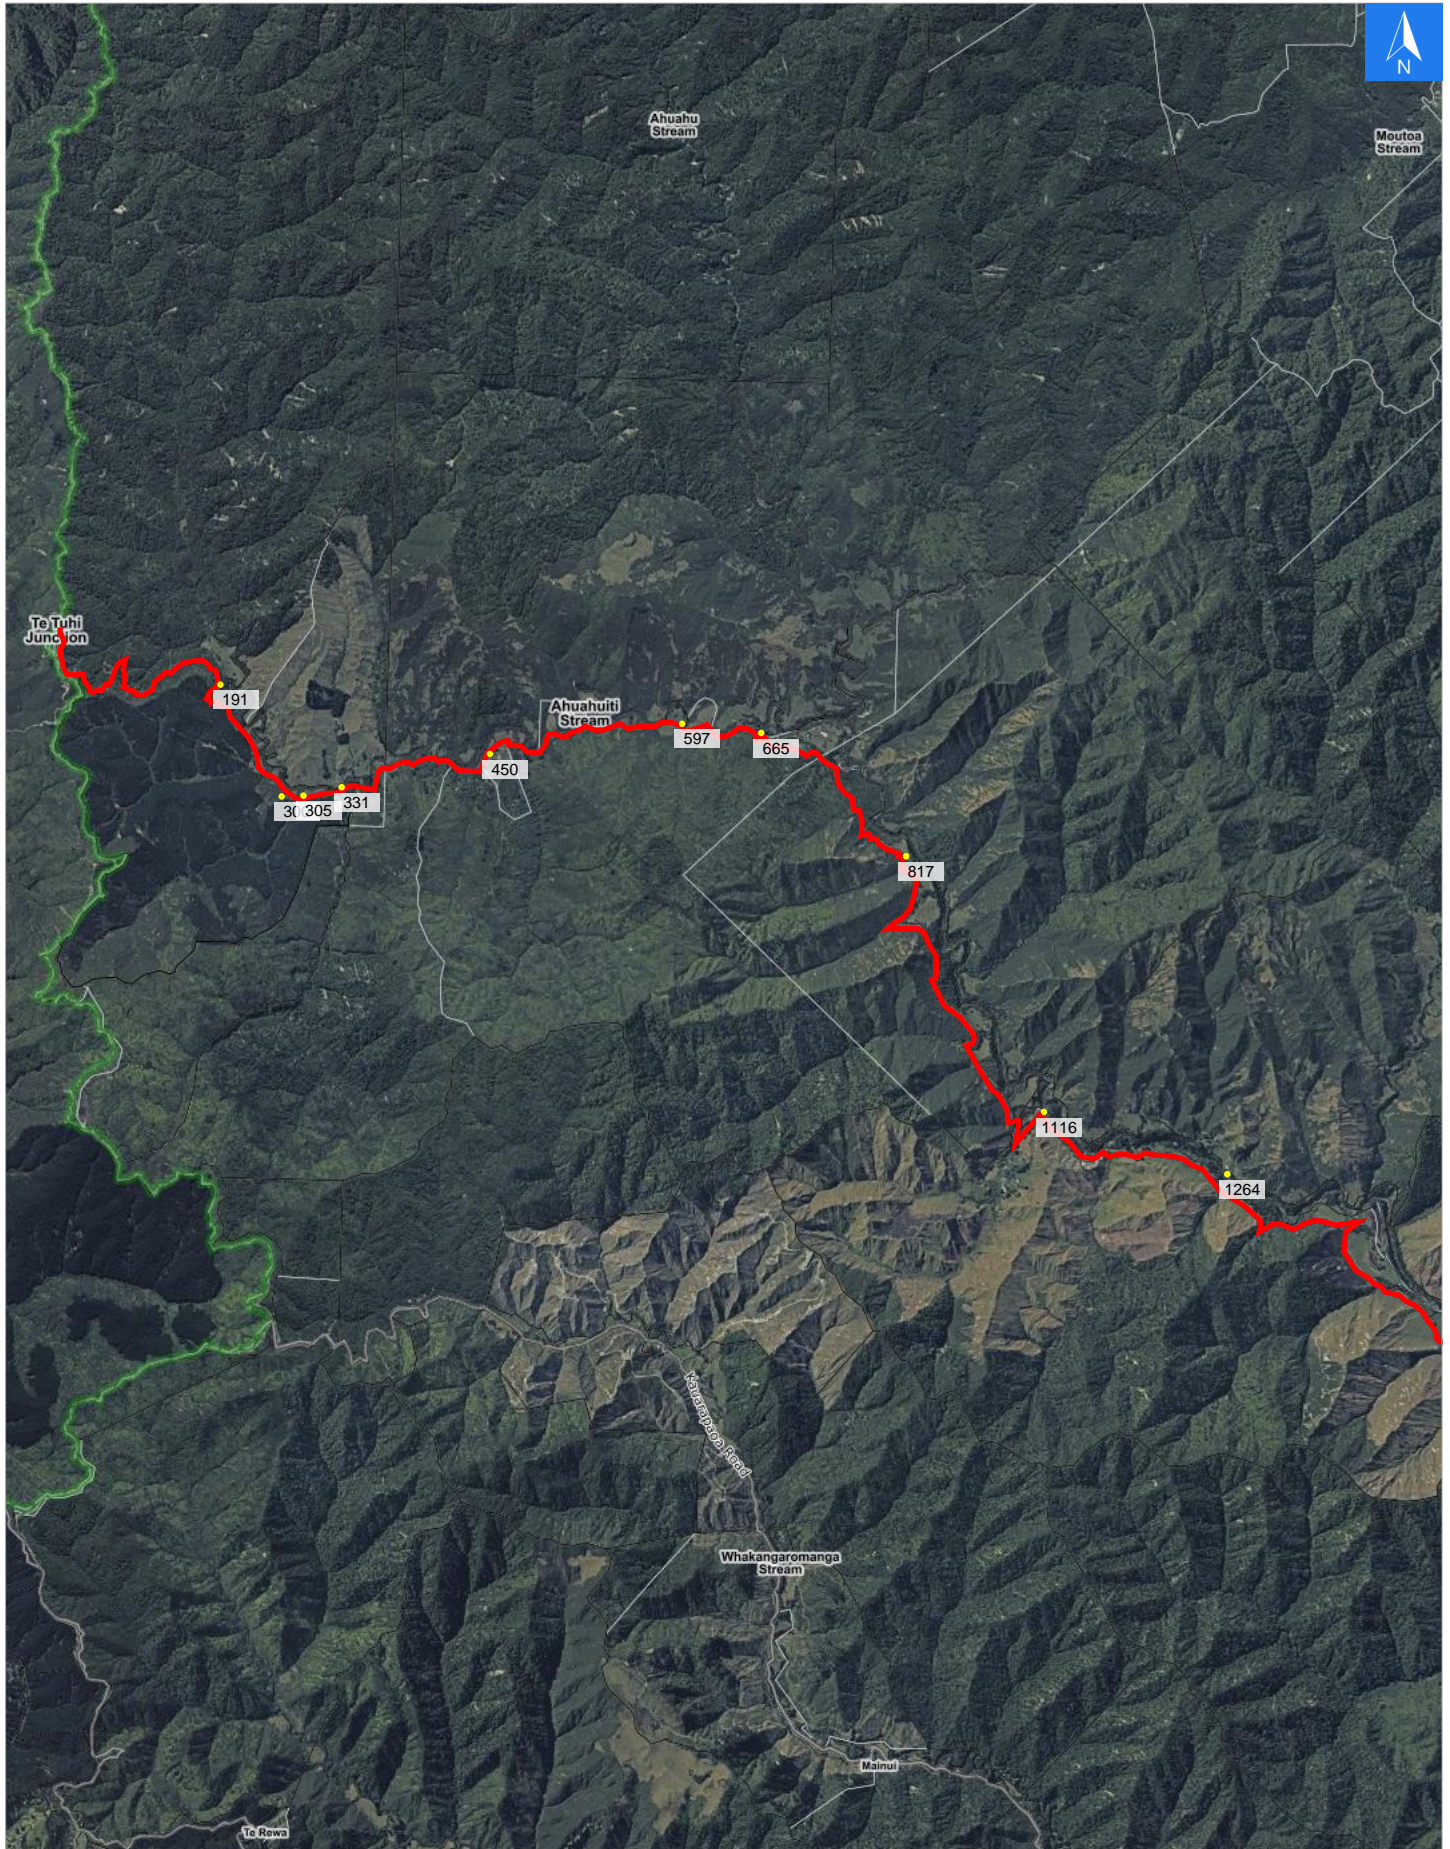

Wednesday, September 25, 2024

Disclaimer:

Digital map data sourced from Land Information New Zealand CROWN COPYRIGHT RESERVED.
The information displayed in the GIS has been taken from Whanganui District Council's databases and maps.
It is made available in good faith but its accuracy or completeness is not guaranteed. If the information is relied on in support of a resource consent it should be verified independently.

Scale 1: 50000

Wednesday, September 25, 2024

Disclaimer:

Digital map data sourced from Land Information New Zealand CROWN COPYRIGHT RESERVED.
The information displayed in the GIS has been taken from Whanganui District Council's databases and maps.
It is made available in good faith but its accuracy or completeness is not guaranteed. If the information is relied on in support of a resource consent it should be verified independently.

Road Evacuation Addresses

Data sourced from LINZ

LINZ Address	Notes	Date Time Visited	Placard
191 Ahu Ahu Valley Road, Paparangi, Whanganui			W Y1 Y2 R1 R2
300 Ahu Ahu Valley Road, Paparangi, Whanganui			W Y1 Y2 R1 R2
305 Ahu Ahu Valley Road, Paparangi, Whanganui			W Y1 Y2 R1 R2
331 Ahu Ahu Valley Road, Paparangi, Whanganui			W Y1 Y2 R1 R2
450 Ahu Ahu Valley Road, Paparangi, Whanganui			W Y1 Y2 R1 R2
597 Ahu Ahu Valley Road, Paparangi, Whanganui			W Y1 Y2 R1 R2
665 Ahu Ahu Valley Road, Paparangi, Whanganui			W Y1 Y2 R1 R2
817 Ahu Ahu Valley Road, Paparangi, Whanganui			W Y1 Y2 R1 R2
1116 Ahu Ahu Valley Road, Paparangi, Whanganui			W Y1 Y2 R1 R2
1264 Ahu Ahu Valley Road, Paparangi, Whanganui			W Y1 Y2 R1 R2