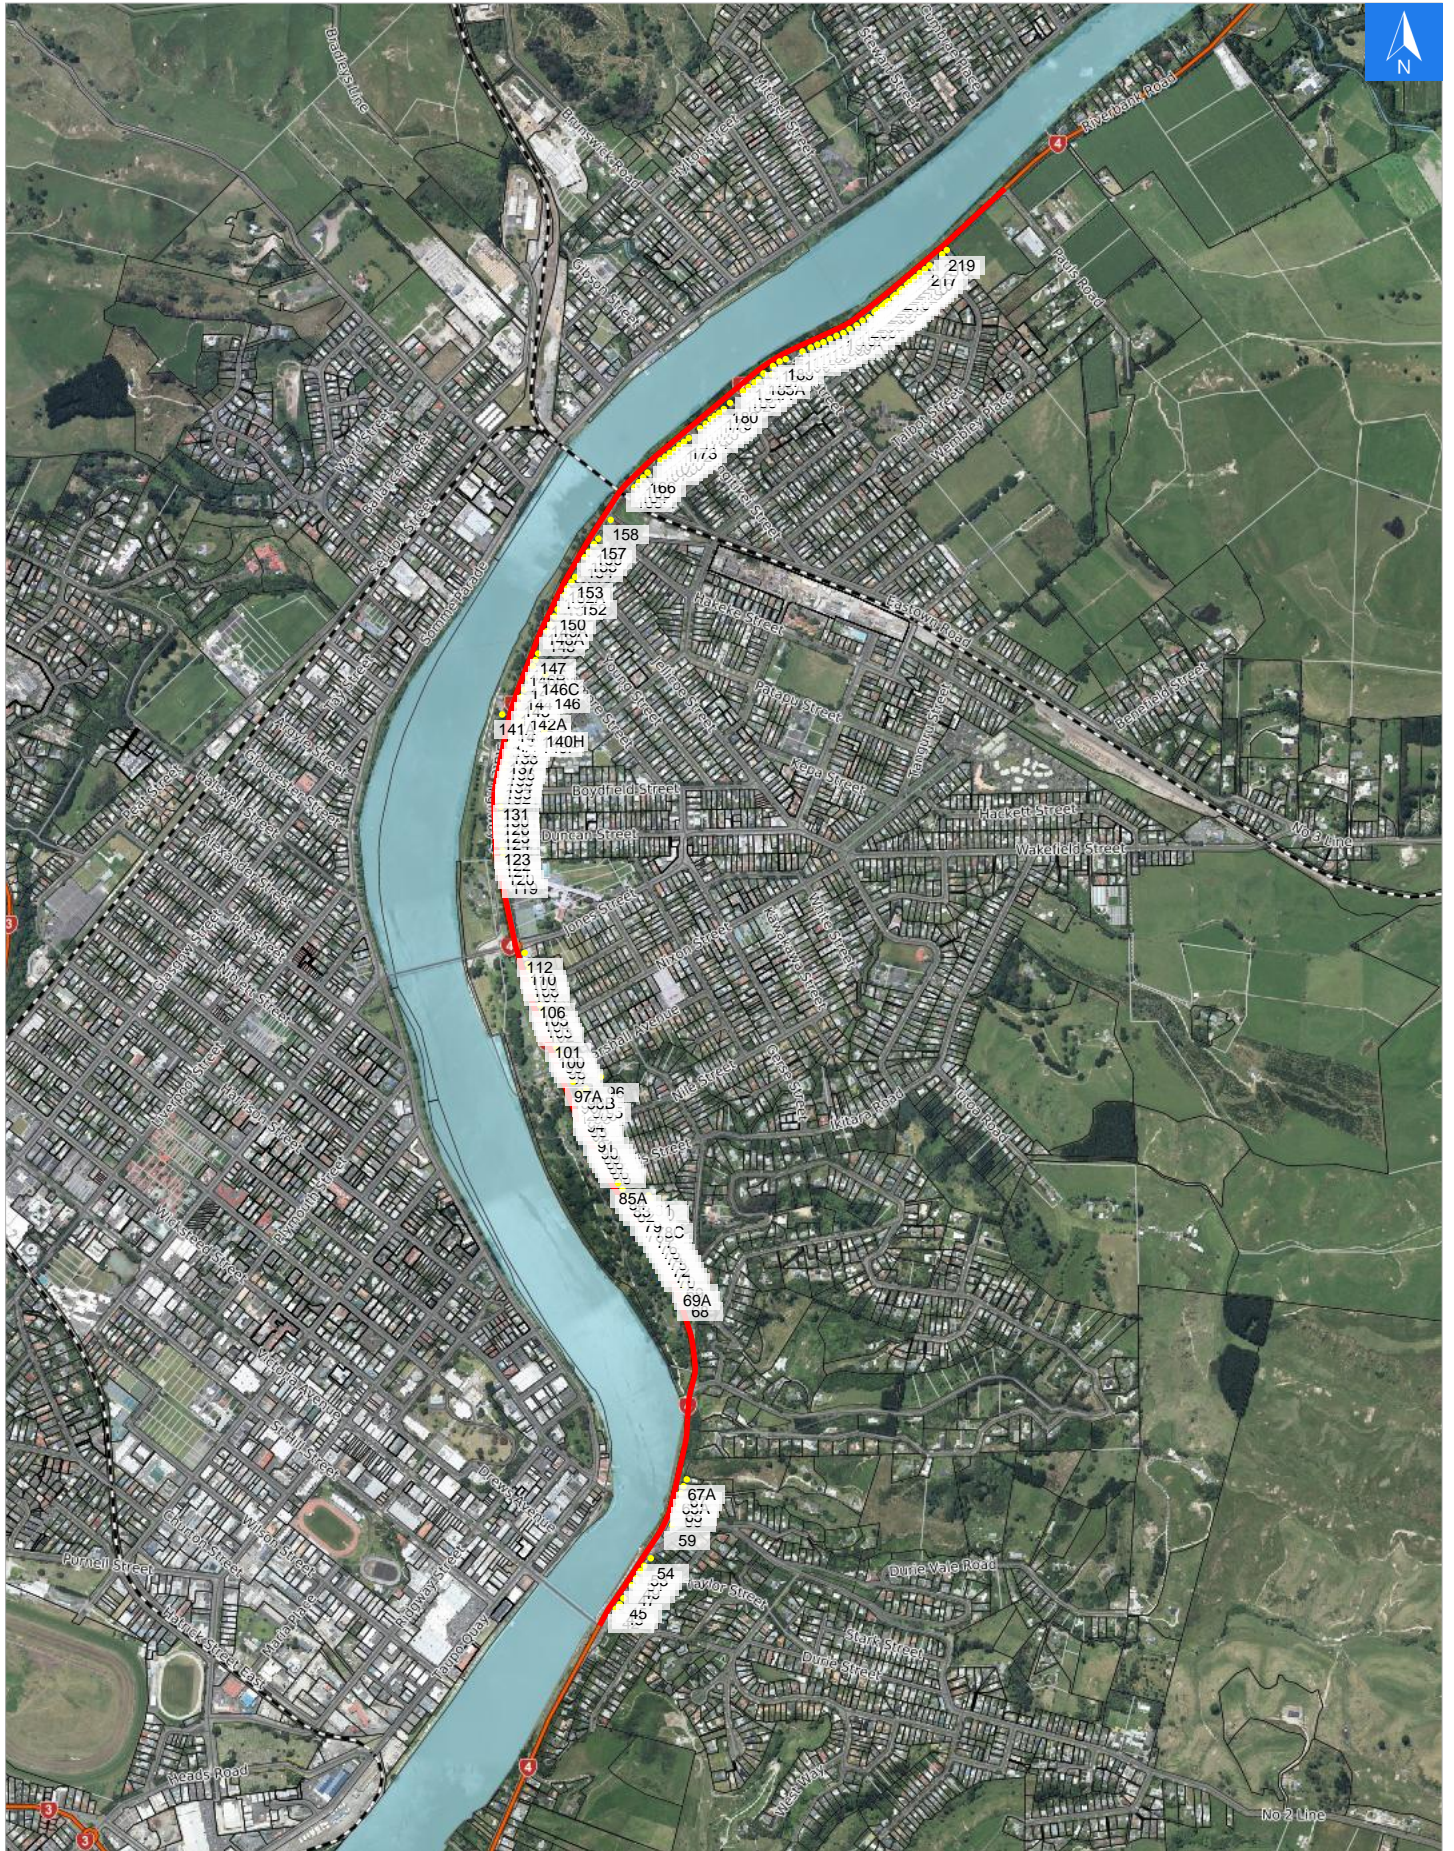

Disclaimer:

Digital map data sourced from Land Information New Zealand CROWN COPYRIGHT RESERVED.
The information displayed in the GIS has been taken from Whanganui District Council's databases and maps.
It is made available in good faith but its accuracy or completeness is not guaranteed. If the information is relied on in support of a resource consent it should be verified independently.

Wednesday, September 25, 2024

Scale 1: 20000

Wednesday, September 25, 2024

Disclaimer:

Digital map data sourced from Land Information New Zealand CROWN COPYRIGHT RESERVED.
The information displayed in the GIS has been taken from Whanganui District Council's databases and maps.
It is made available in good faith but its accuracy or completeness is not guaranteed. If the information is relied on in support of a resource consent it should be verified independently.