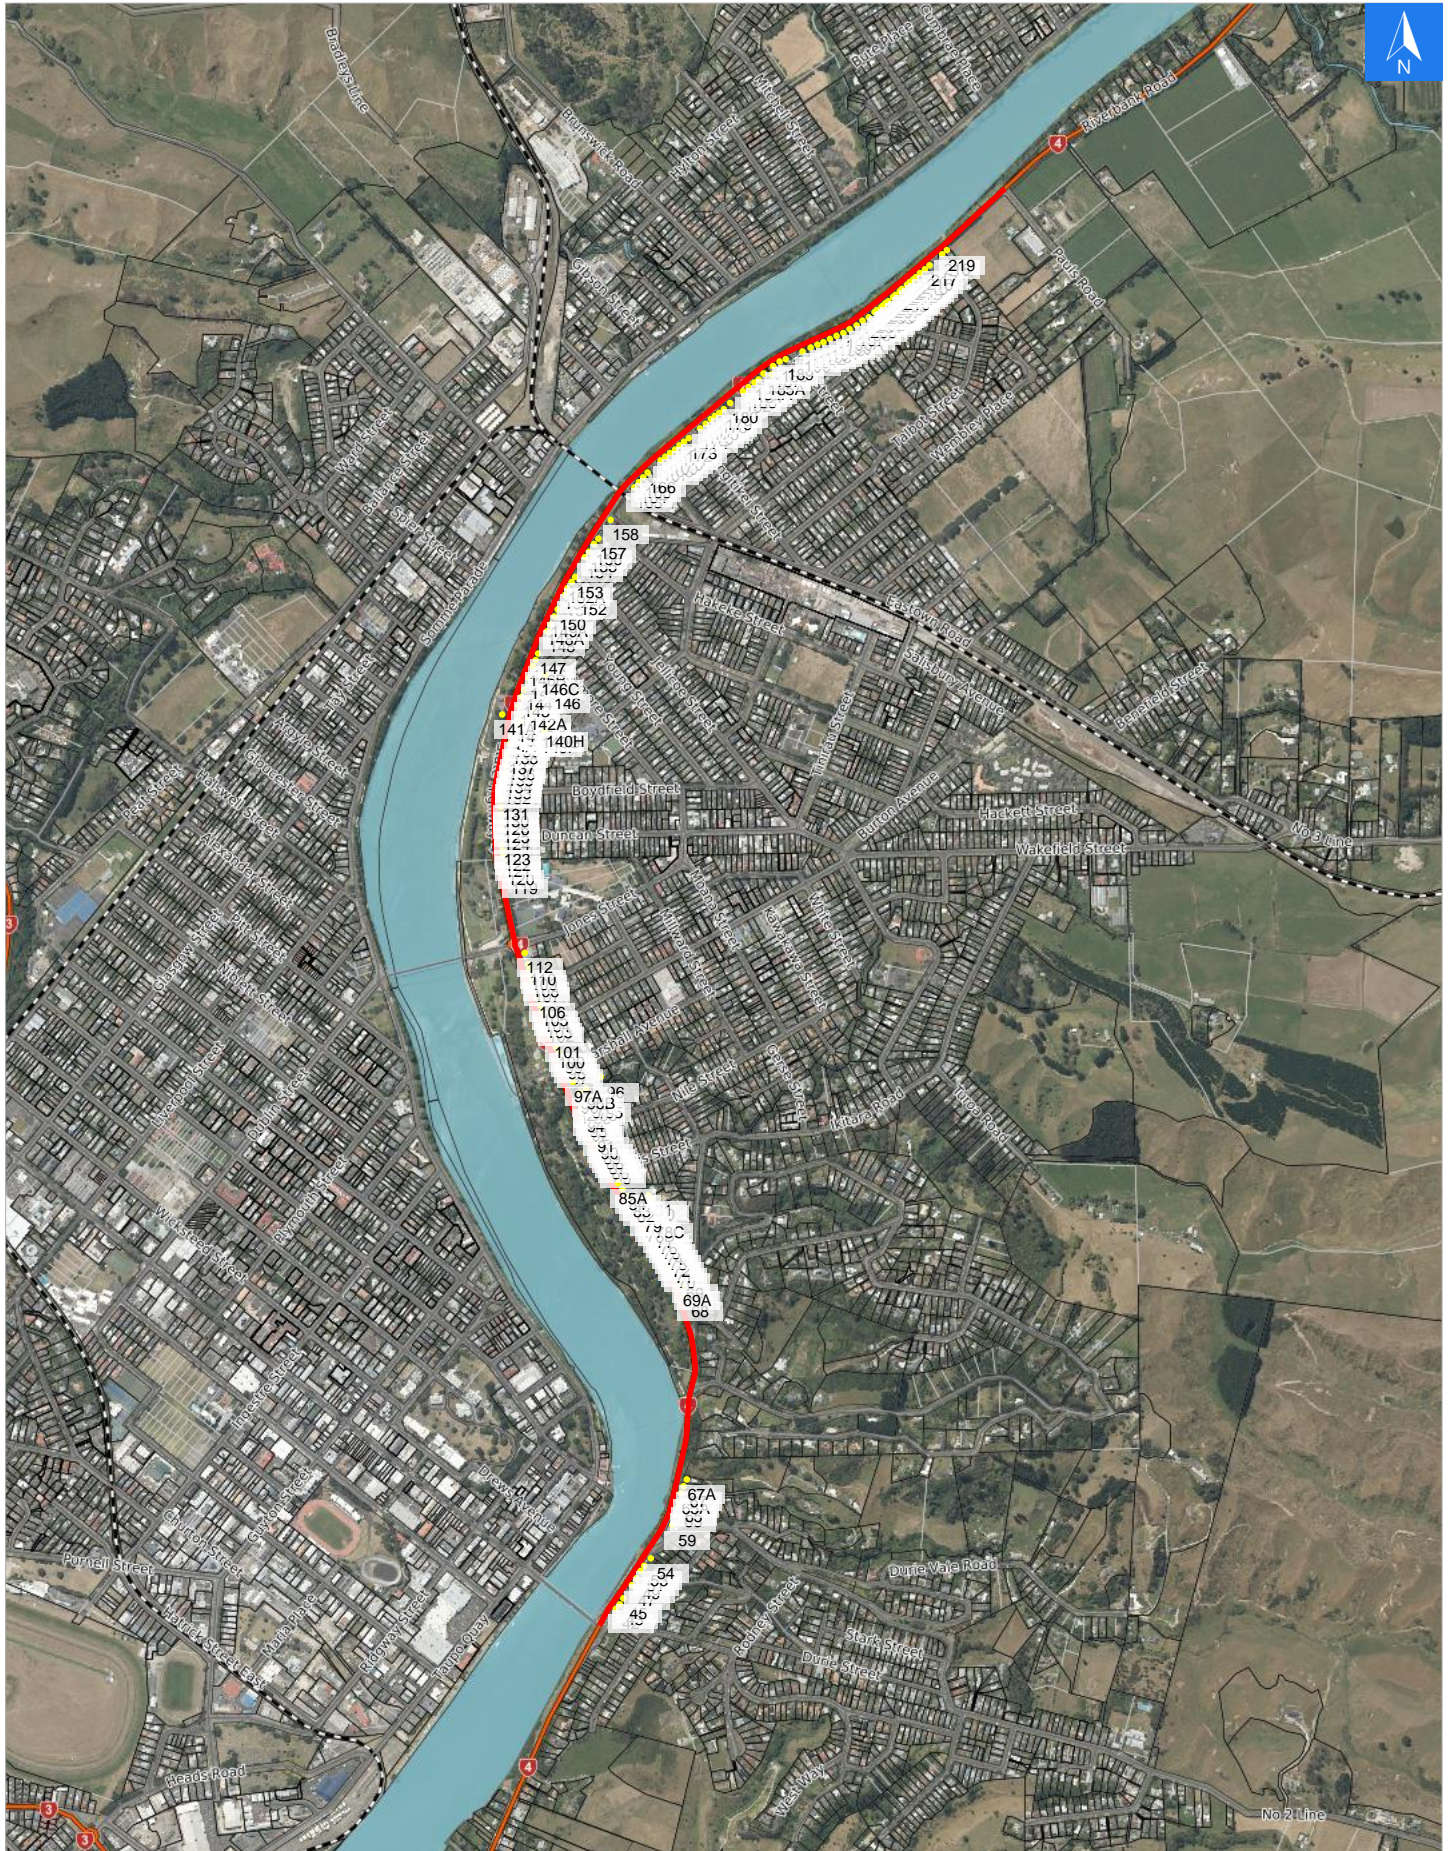

Wednesday, April 22, 2026

Disclaimer:

Digital map data sourced from Land Information New Zealand CROWN COPYRIGHT RESERVED.
The information displayed in the GIS has been taken from Whanganui District Council's databases and maps.
It is made available in good faith but its accuracy or completeness is not guaranteed. If the information is relied on in support of a resource consent it should be verified independently.

Scale 1: 20000

Wednesday, April 22, 2026

Disclaimer:

Digital map data sourced from Land Information New Zealand CROWN COPYRIGHT RESERVED.
The information displayed in the GIS has been taken from Whanganui District Council's databases and maps.
It is made available in good faith but its accuracy or completeness is not guaranteed. If the information is relied on in support of a resource consent it should be verified independently.