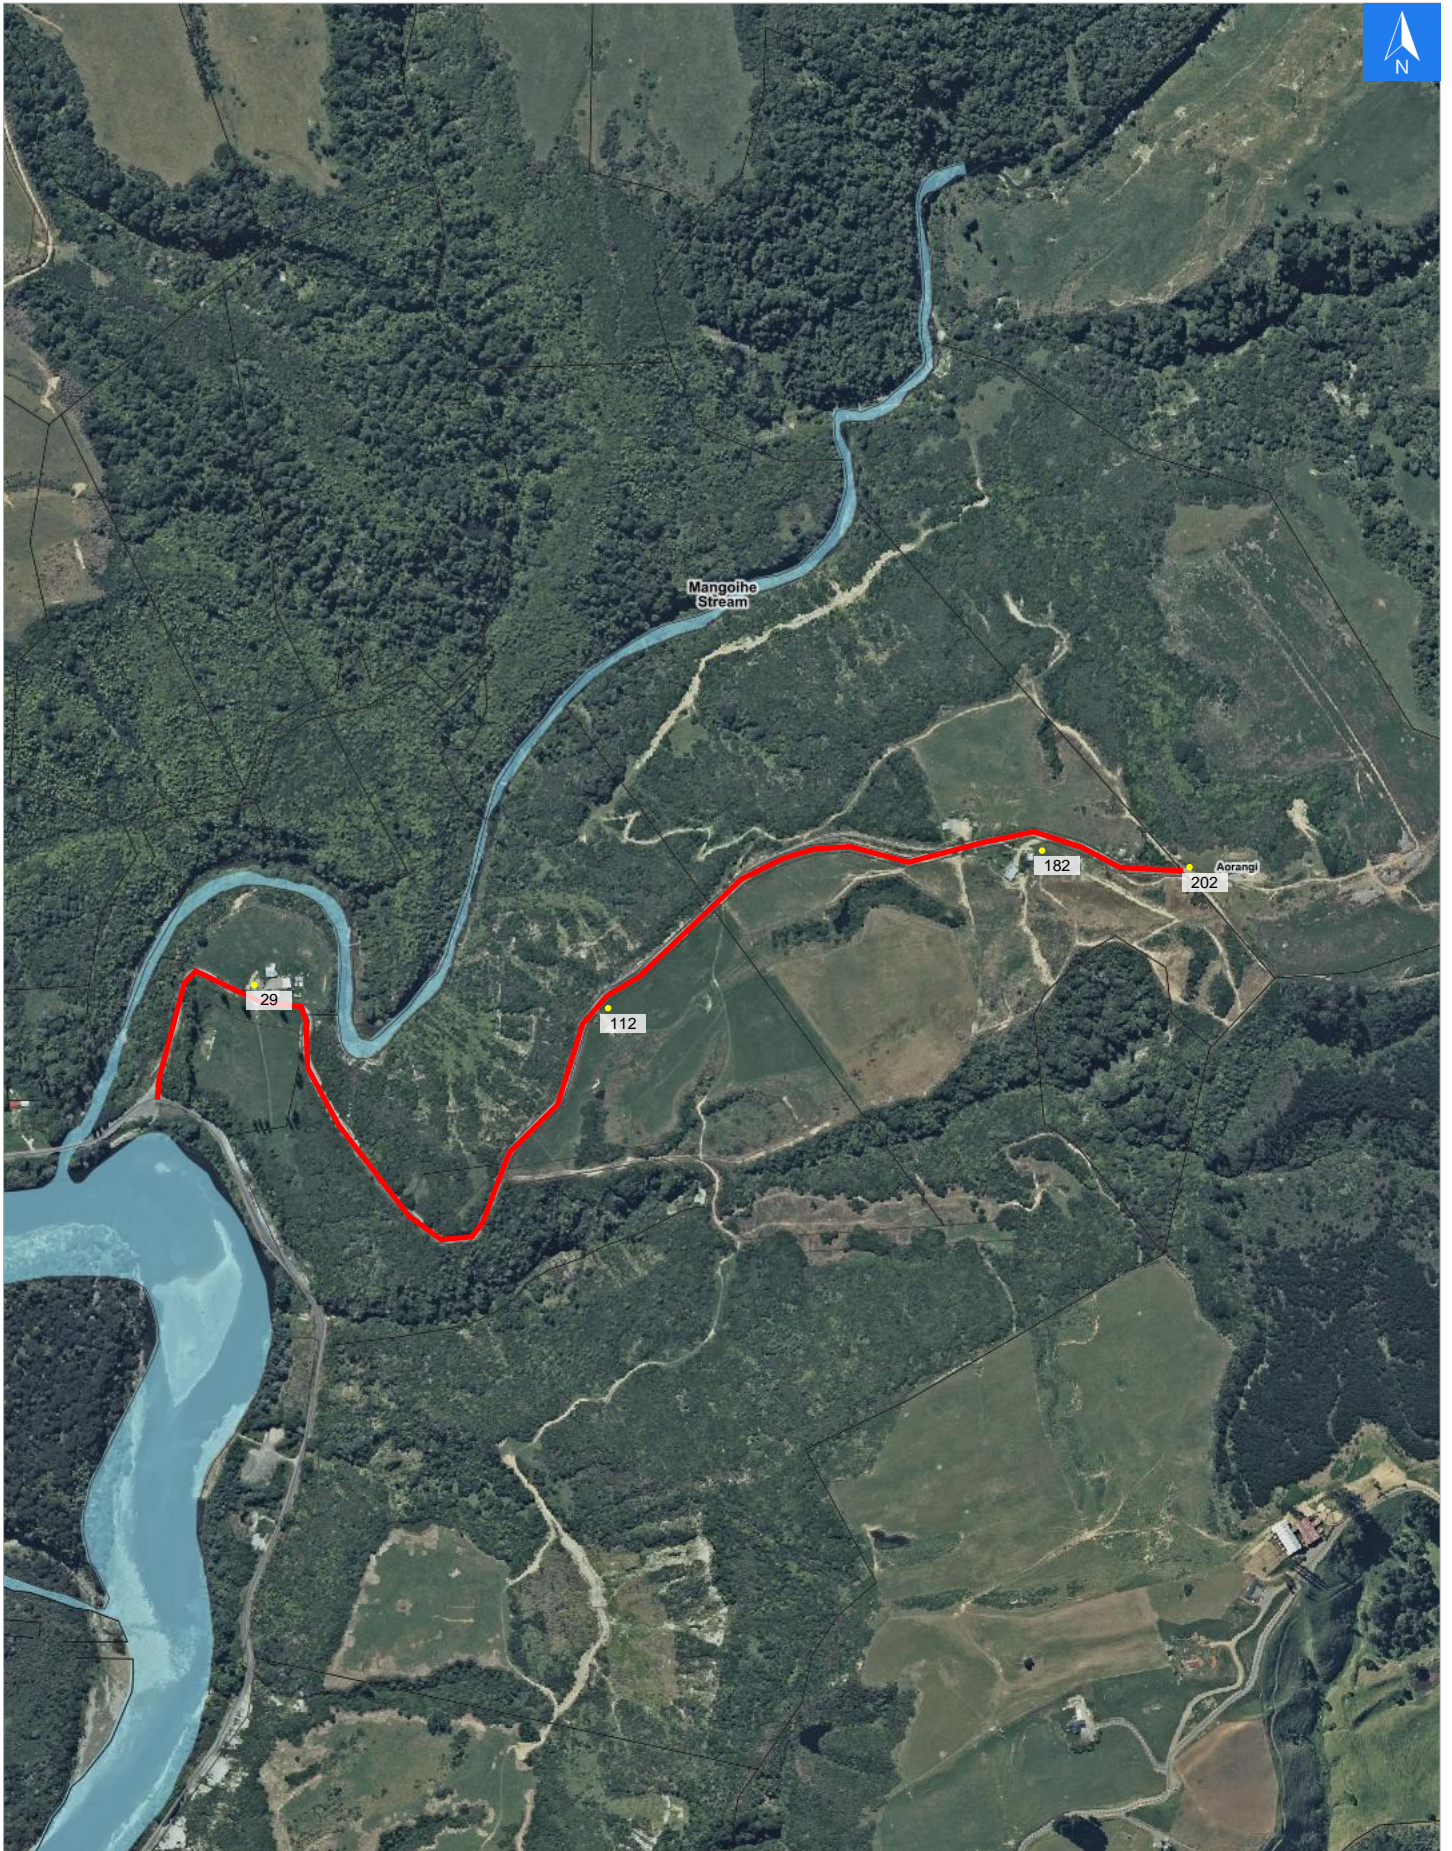

Wednesday, September 25, 2024

Disclaimer:

Digital map data sourced from Land Information New Zealand CROWN COPYRIGHT RESERVED.
The information displayed in the GIS has been taken from Whanganui District Council's databases and maps.
It is made available in good faith but its accuracy or completeness is not guaranteed. If the information is relied on in support of a resource consent it should be verified independently.

Scale 1: 10000

Wednesday, September 25, 2024

Disclaimer:

Digital map data sourced from Land Information New Zealand CROWN COPYRIGHT RESERVED.
The information displayed in the GIS has been taken from Whanganui District Council's databases and maps.
It is made available in good faith but its accuracy or completeness is not guaranteed. If the information is relied on in support of a resource consent it should be verified independently.

Road Evacuation Addresses

Data sourced from LINZ

LINZ Address	Notes	Date Time Visited	Placard
29 Aorangi Road, Ranana, Whanganui			W Y1 Y2 R1 R2
112 Aorangi Road, Ranana, Whanganui			W Y1 Y2 R1 R2
182 Aorangi Road, Ranana, Whanganui			W Y1 Y2 R1 R2
202 Aorangi Road, Ranana, Whanganui			W Y1 Y2 R1 R2