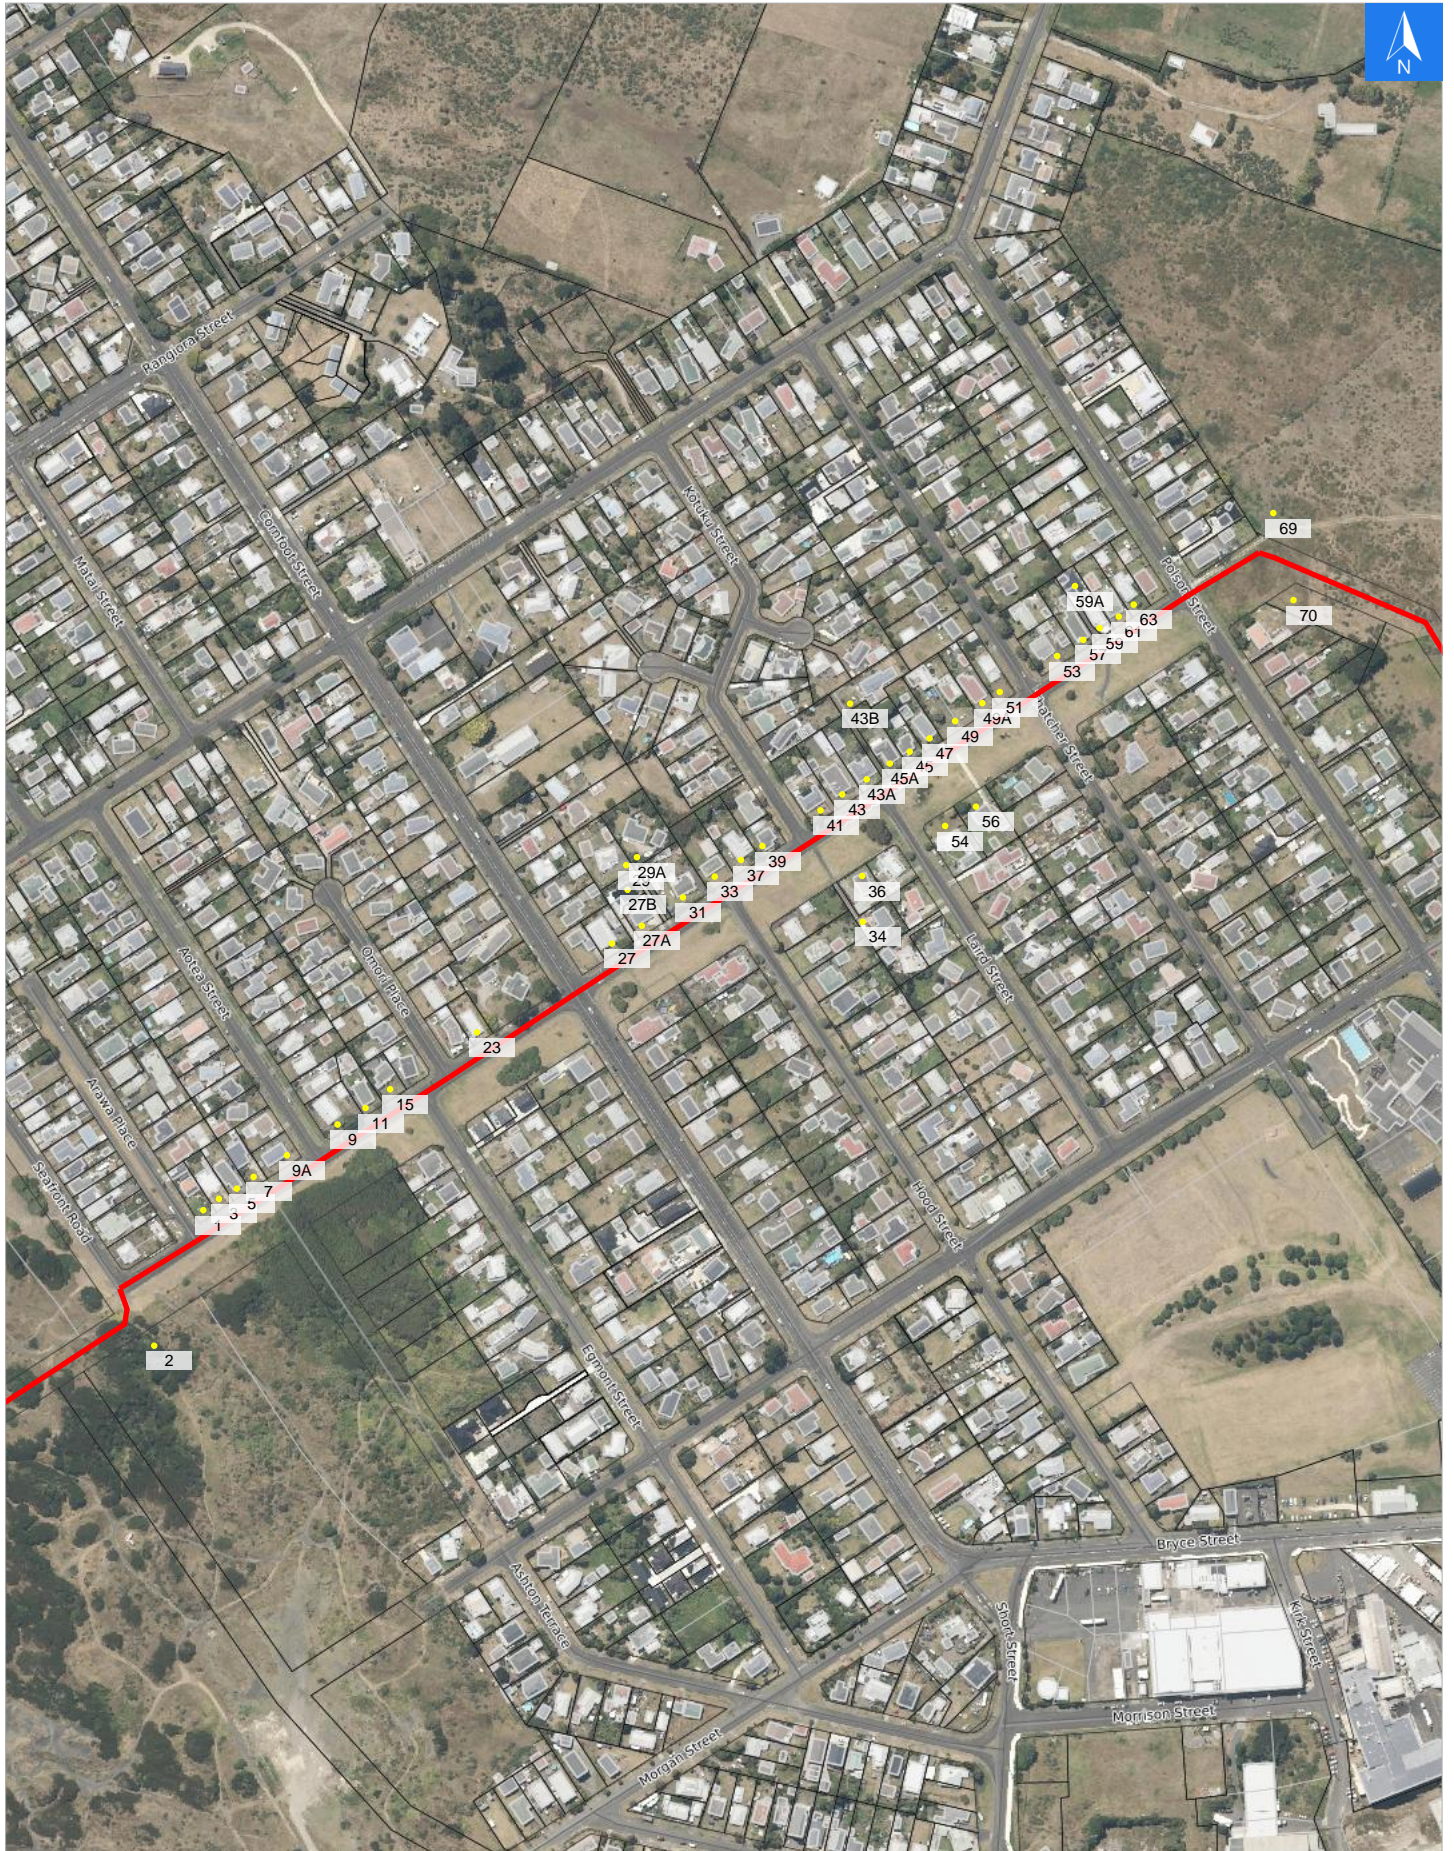

Wednesday, April 15, 2026

Disclaimer:

Digital map data sourced from Land Information New Zealand CROWN COPYRIGHT RESERVED. The information displayed in the GIS has been taken from Whanganui District Council's databases and maps. It is made available in good faith but its accuracy or completeness is not guaranteed. If the information is relied on in support of a resource consent it should be verified independently.

Scale 1: 5000

Wednesday, April 15, 2026

Disclaimer:

Digital map data sourced from Land Information New Zealand CROWN COPYRIGHT RESERVED.
The information displayed in the GIS has been taken from Whanganui District Council's databases and maps.
It is made available in good faith but its accuracy or completeness is not guaranteed. If the information is relied on in support of a resource consent it should be verified independently.