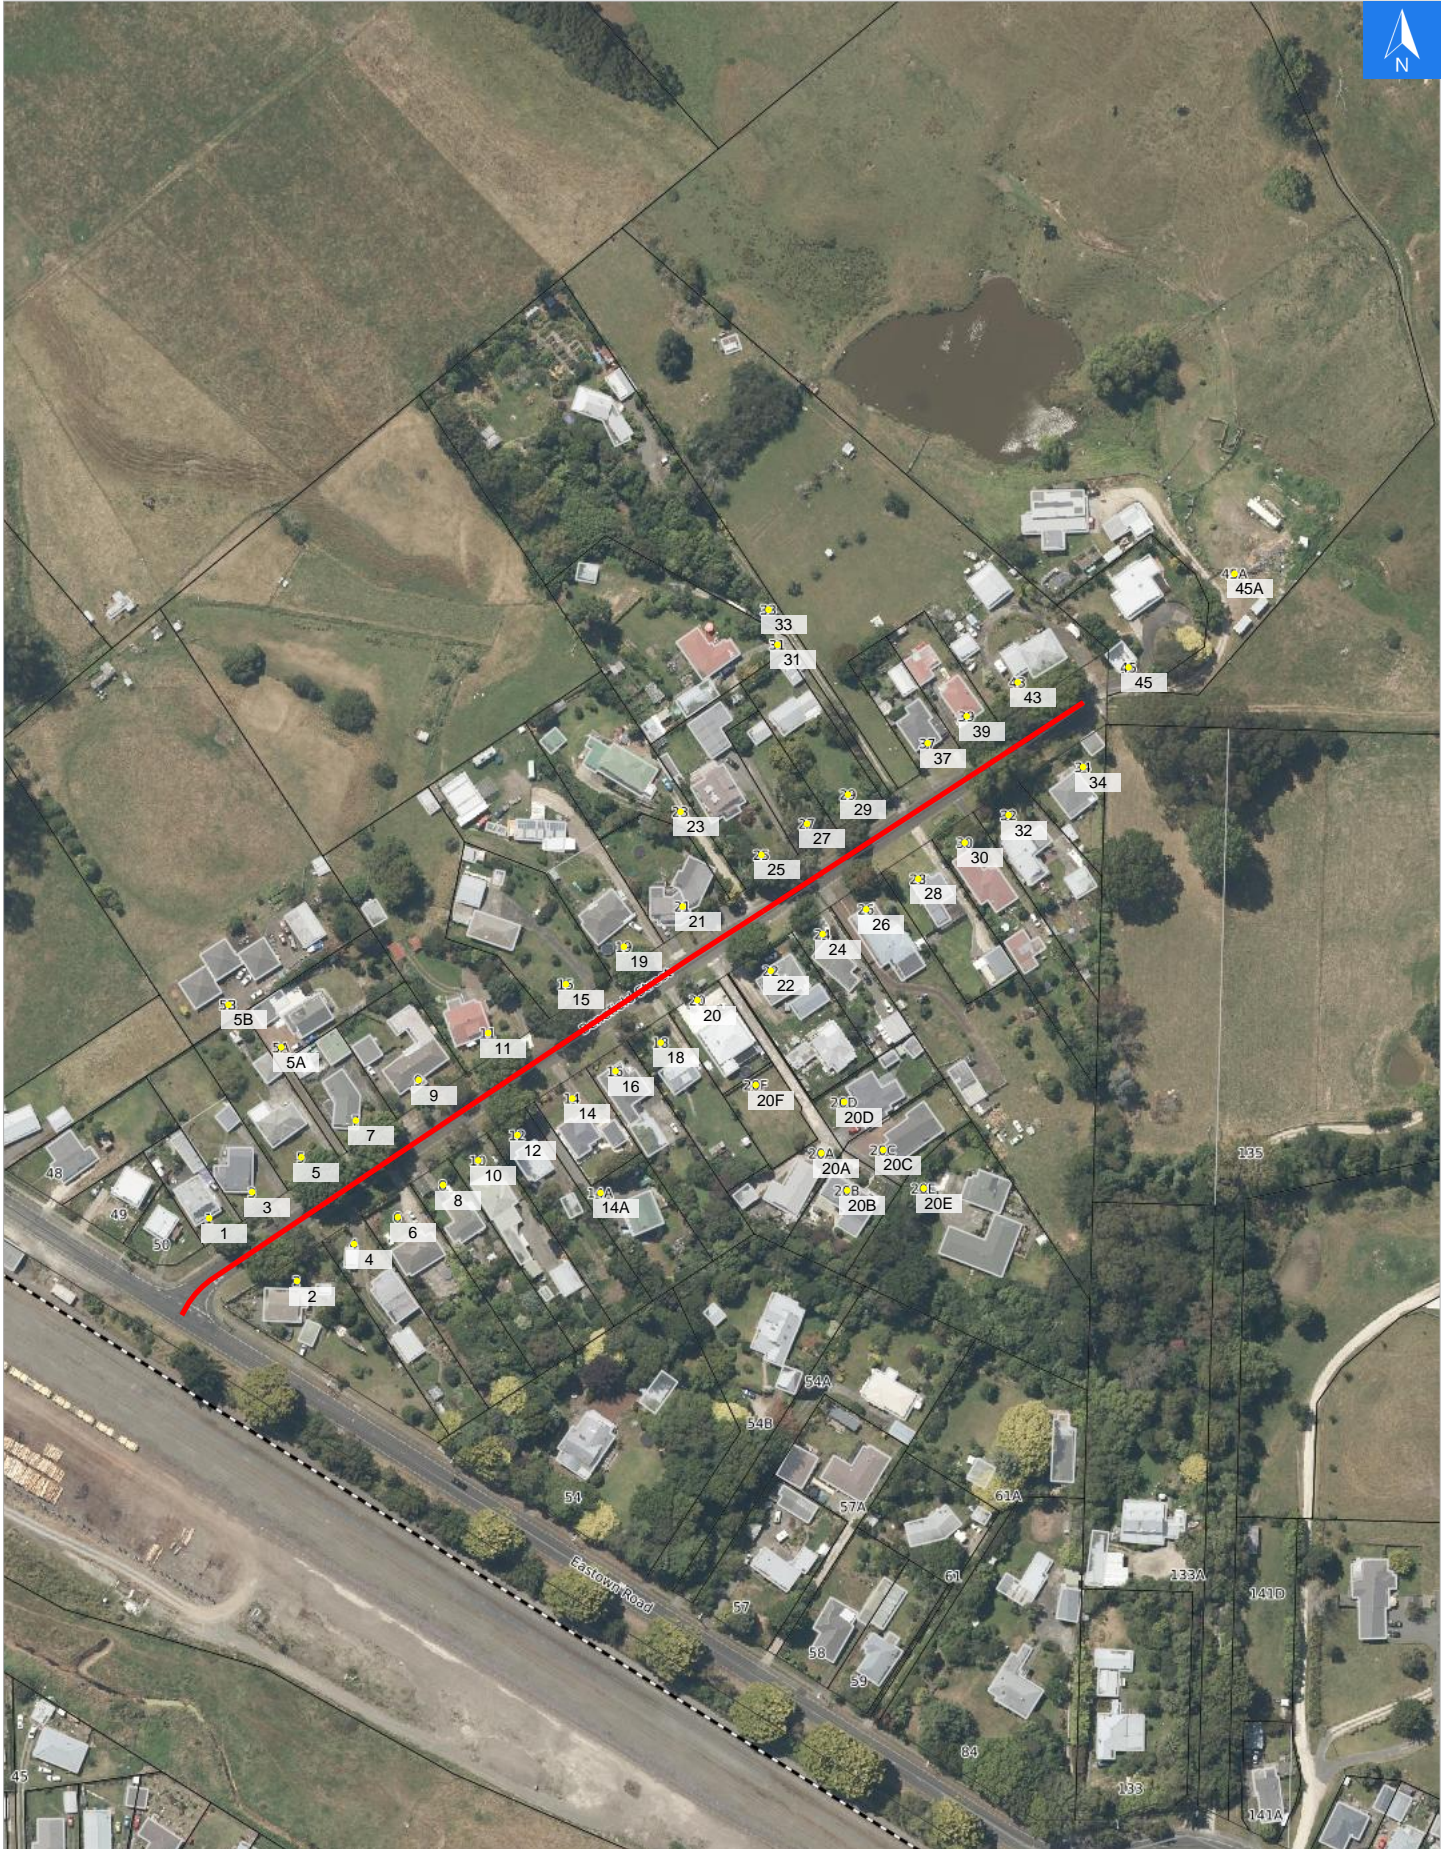

Wednesday, April 22, 2026

Disclaimer:

Digital map data sourced from Land Information New Zealand CROWN COPYRIGHT RESERVED.  
The information displayed in the GIS has been taken from Whanganui District Council's databases and maps.  
It is made available in good faith but its accuracy or completeness is not guaranteed. If the information is relied on in support of a resource consent it should be verified independently.

Scale 1: 2500

**Wednesday, April 22, 2026**

**Disclaimer:**

Digital map data sourced from Land Information New Zealand CROWN COPYRIGHT RESERVED.  
The information displayed in the GIS has been taken from Whanganui District Council's databases and maps.  
It is made available in good faith but its accuracy or completeness is not guaranteed. If the information is relied on in support of a resource consent it should be verified independently.