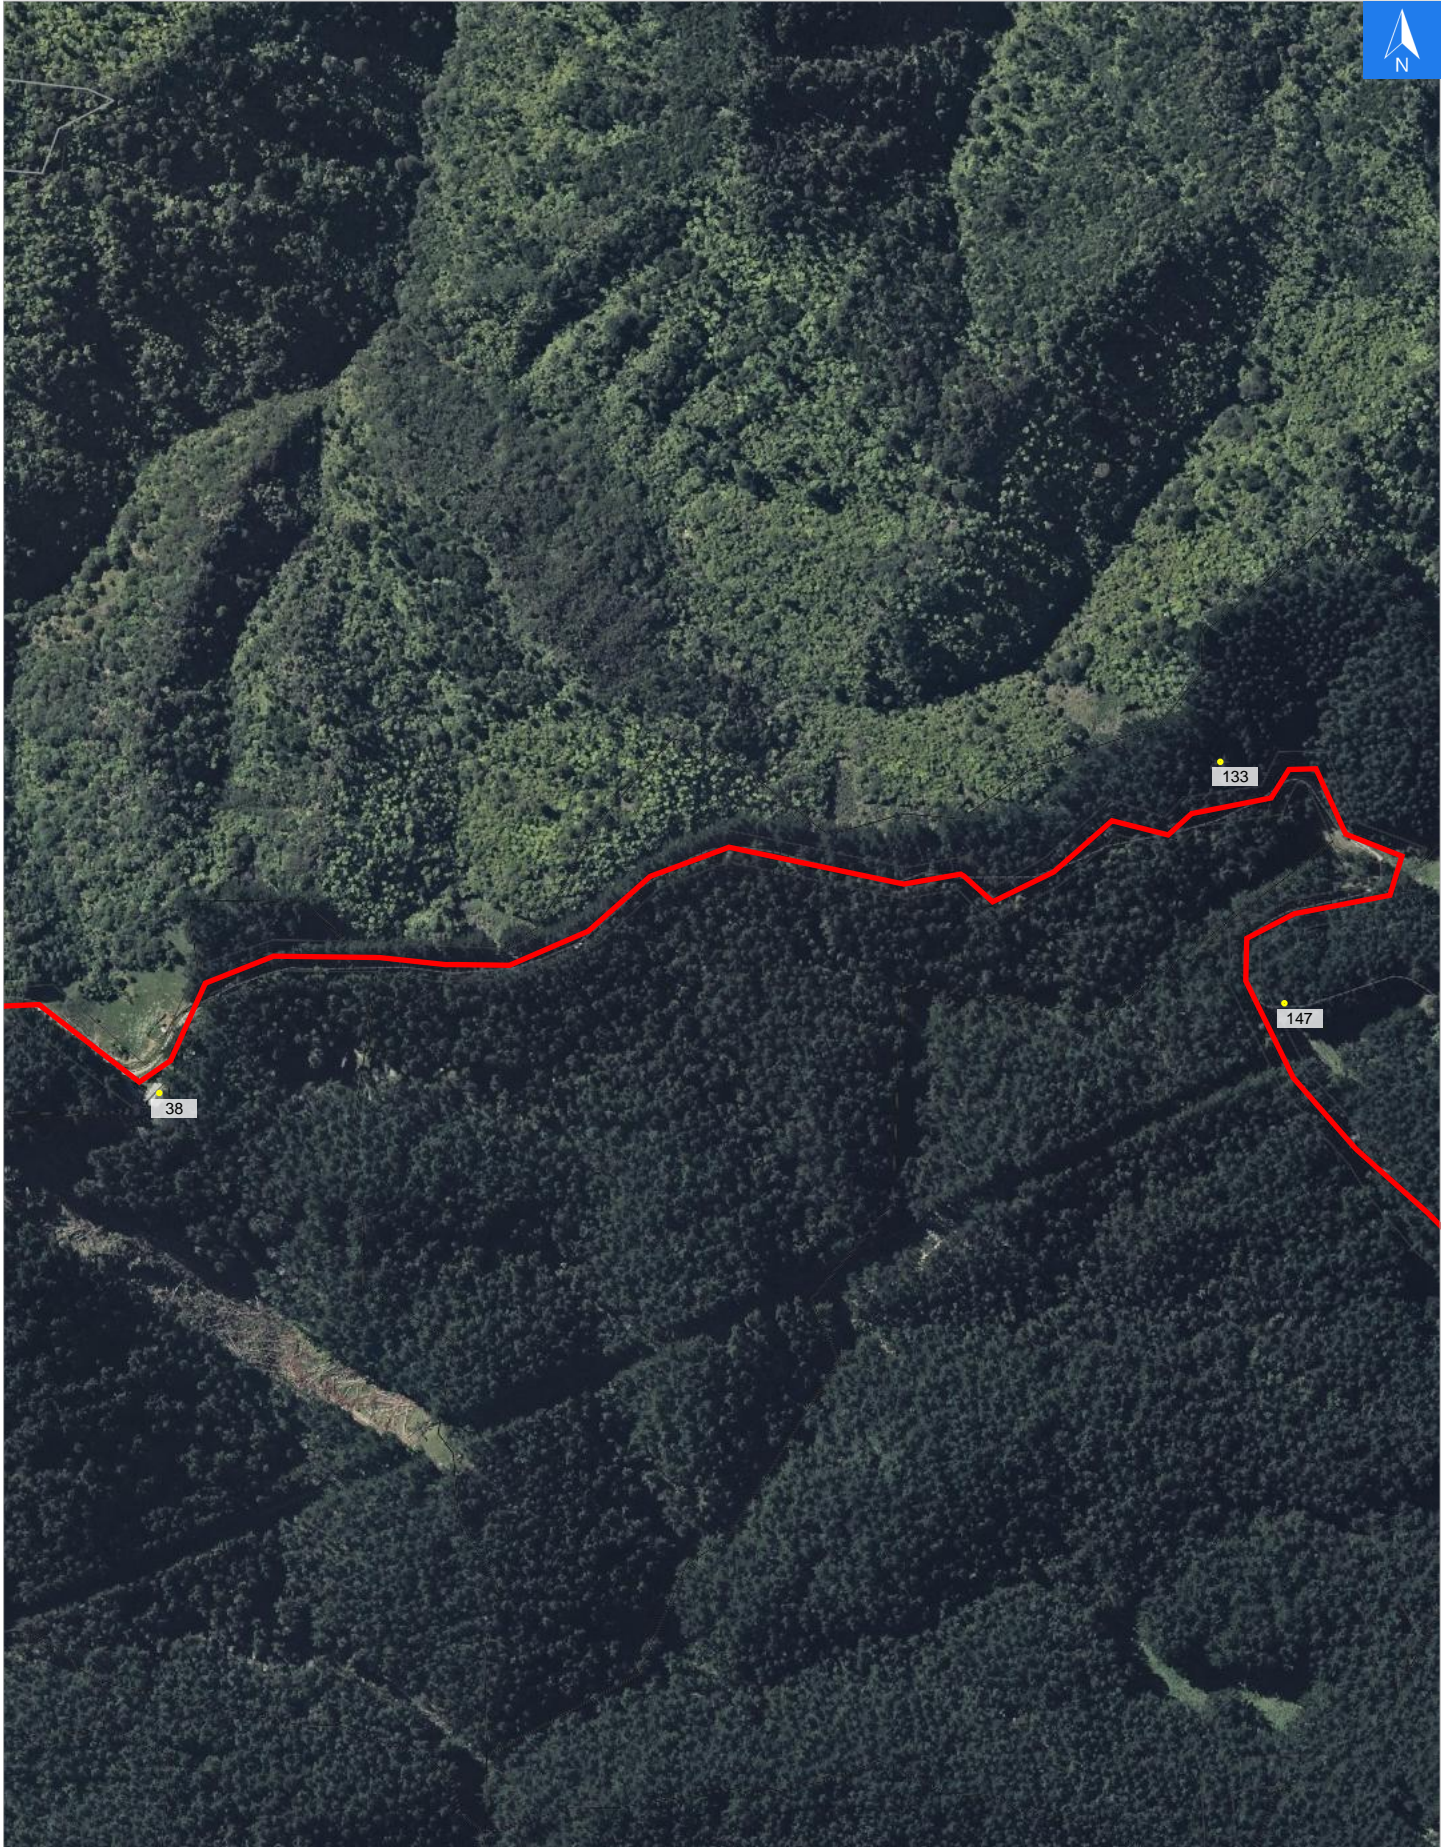

Wednesday, September 25, 2024

Disclaimer:

Digital map data sourced from Land Information New Zealand CROWN COPYRIGHT RESERVED.
The information displayed in the GIS has been taken from Whanganui District Council's databases and maps.
It is made available in good faith but its accuracy or completeness is not guaranteed. If the information is relied on in support of a resource consent it should be verified independently.

Scale 1: 5000

Wednesday, September 25, 2024

Disclaimer:

Digital map data sourced from Land Information New Zealand CROWN COPYRIGHT RESERVED.
The information displayed in the GIS has been taken from Whanganui District Council's databases and maps.
It is made available in good faith but its accuracy or completeness is not guaranteed. If the information is relied on in support of a resource consent it should be verified independently.

Road Evacuation Addresses

Data sourced from LINZ

LINZ Address	Notes	Date Time Visited	Placard
38 Bruce Road, Paparangi, Whanganui			W Y1 Y2 R1 R2
133 Bruce Road, Paparangi, Whanganui			W Y1 Y2 R1 R2
147 Bruce Road, Paparangi, Whanganui			W Y1 Y2 R1 R2