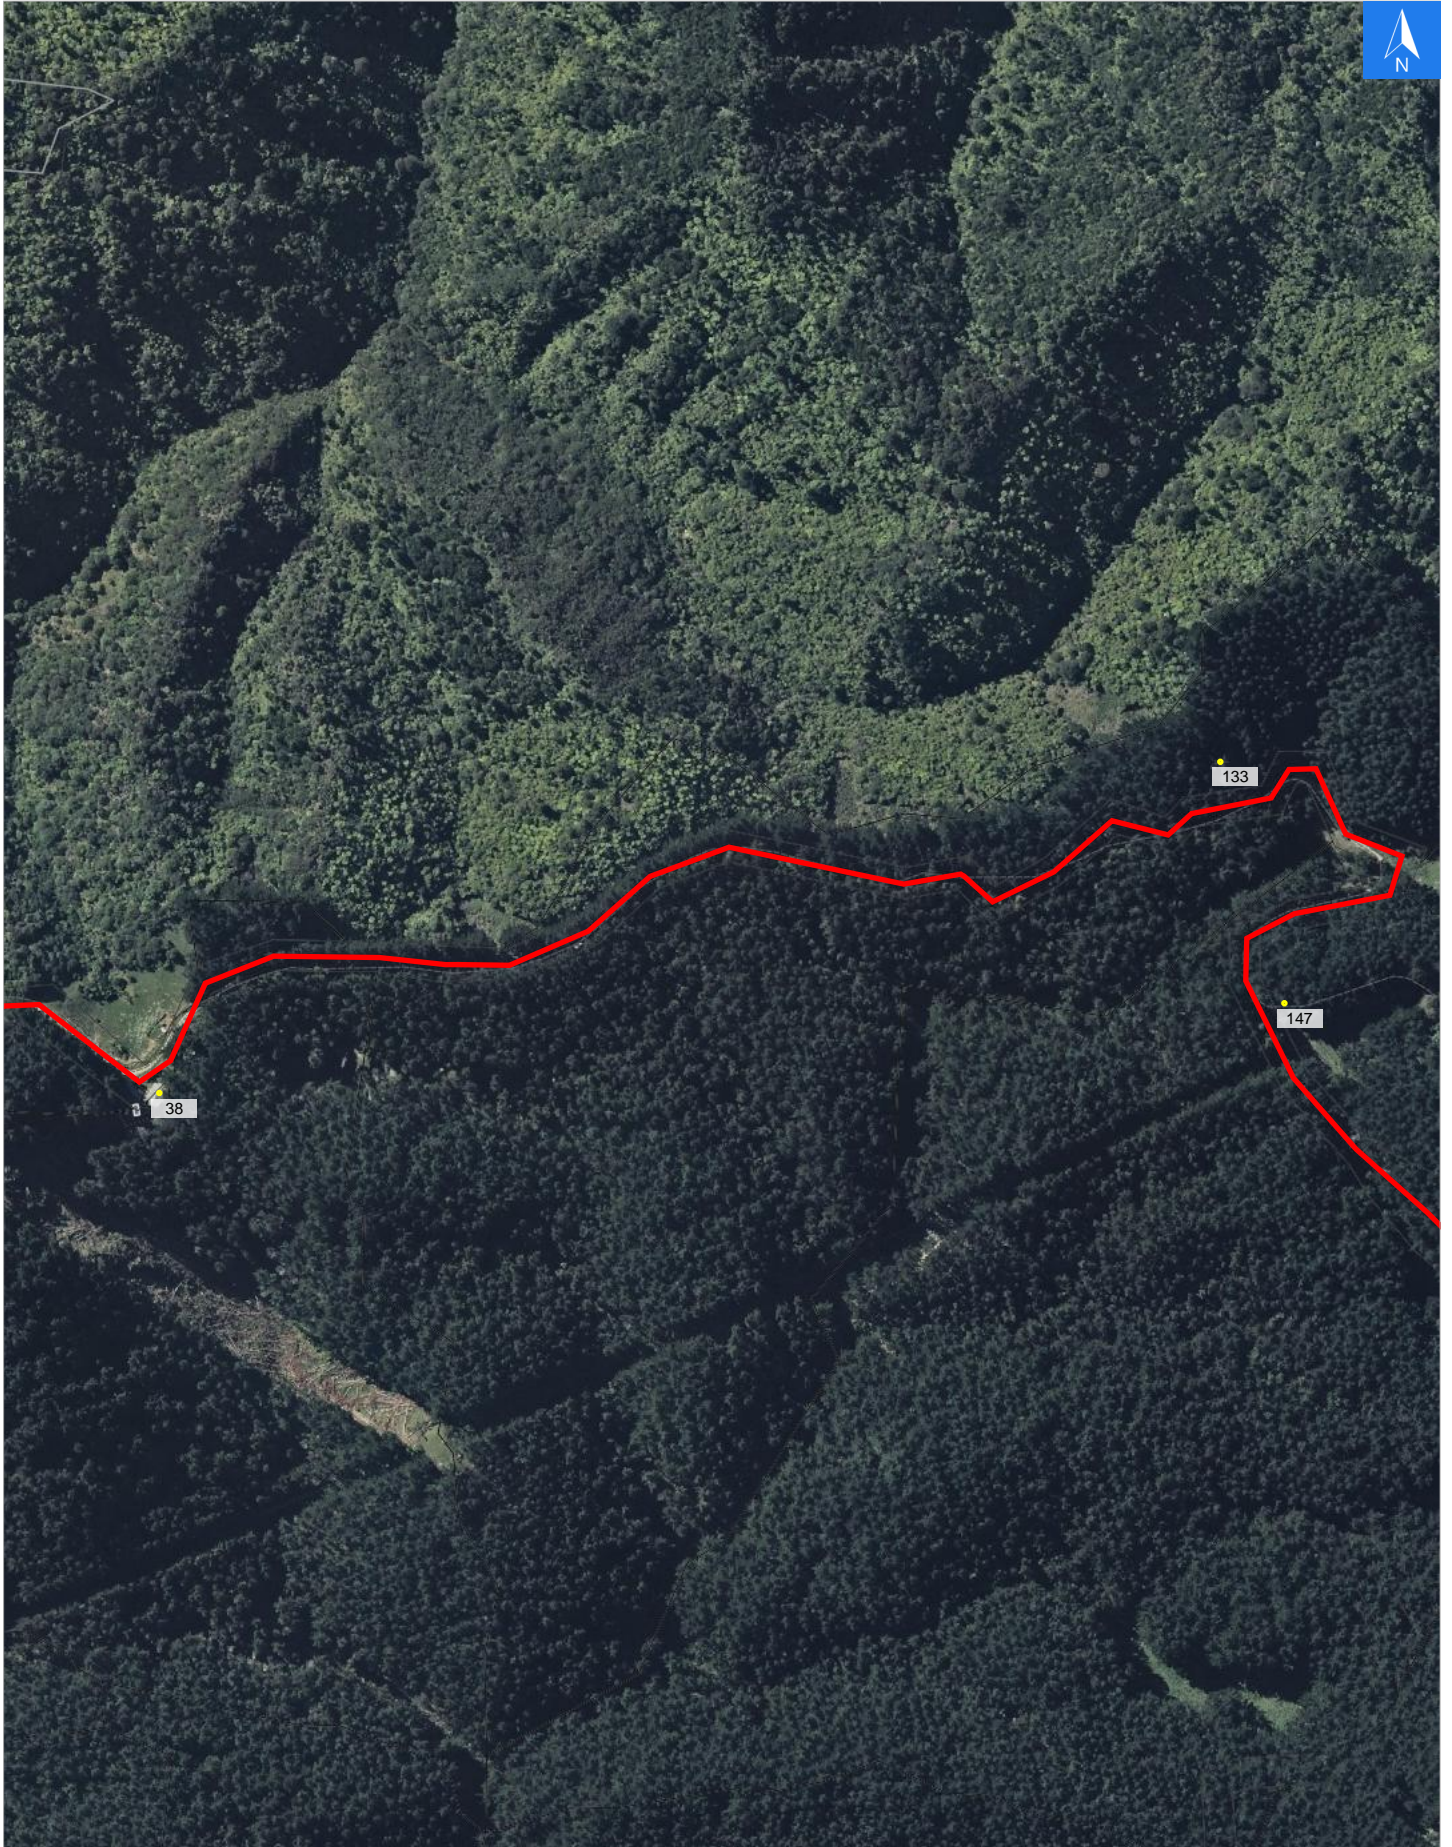

Wednesday, April 22, 2026

Disclaimer:

Digital map data sourced from Land Information New Zealand CROWN COPYRIGHT RESERVED.
The information displayed in the GIS has been taken from Whanganui District Council's databases and maps.
It is made available in good faith but its accuracy or completeness is not guaranteed. If the information is relied on in support of a resource consent it should be verified independently.

Scale 1: 5000

Wednesday, April 22, 2026

Disclaimer:

Digital map data sourced from Land Information New Zealand CROWN COPYRIGHT RESERVED.
The information displayed in the GIS has been taken from Whanganui District Council's databases and maps.
It is made available in good faith but its accuracy or completeness is not guaranteed. If the information is relied on in support of a resource consent it should be verified independently.

Road Evacuation Addresses

Data sourced from LINZ

LINZ Address	Notes	Date Time Visited	Placard
38 Bruce Road, Paparangi, Whanganui			W Y1 Y2 R1 R2
133 Bruce Road, Paparangi, Whanganui			W Y1 Y2 R1 R2
147 Bruce Road, Paparangi, Whanganui			W Y1 Y2 R1 R2