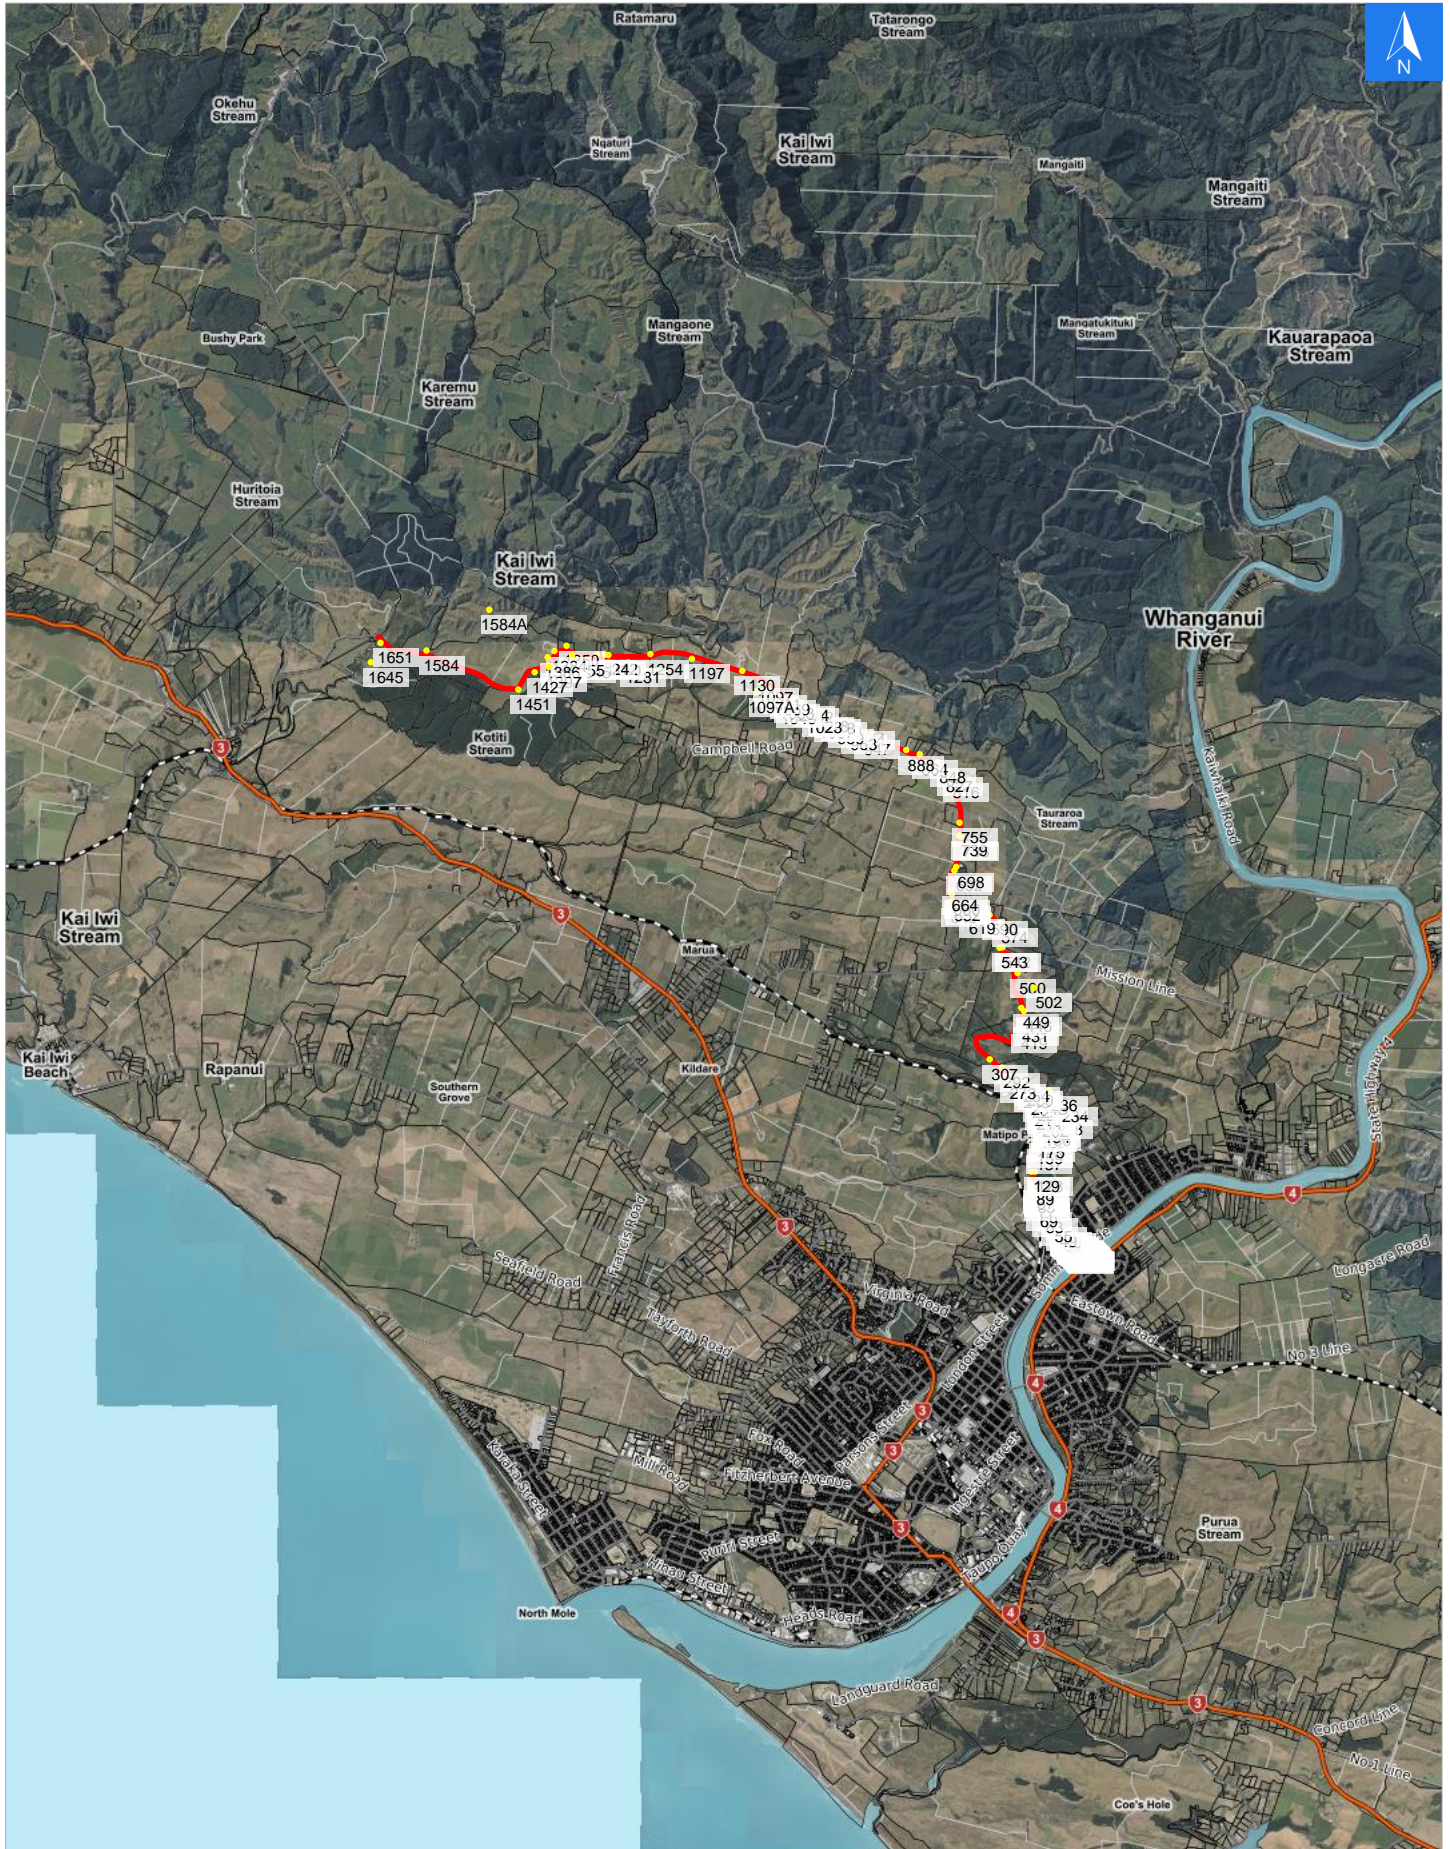

Wednesday, April 15, 2026

Disclaimer:

Digital map data sourced from Land Information New Zealand CROWN COPYRIGHT RESERVED. The information displayed in the GIS has been taken from Whanganui District Council's databases and maps. It is made available in good faith but its accuracy or completeness is not guaranteed. If the information is relied on in support of a resource consent it should be verified independently.

Scale 1: 100000

Wednesday, April 15, 2026

Disclaimer:

Digital map data sourced from Land Information New Zealand CROWN COPYRIGHT RESERVED.
The information displayed in the GIS has been taken from Whanganui District Council's databases and maps.
It is made available in good faith but its accuracy or completeness is not guaranteed. If the information is relied on in support of a resource consent it should be verified independently.