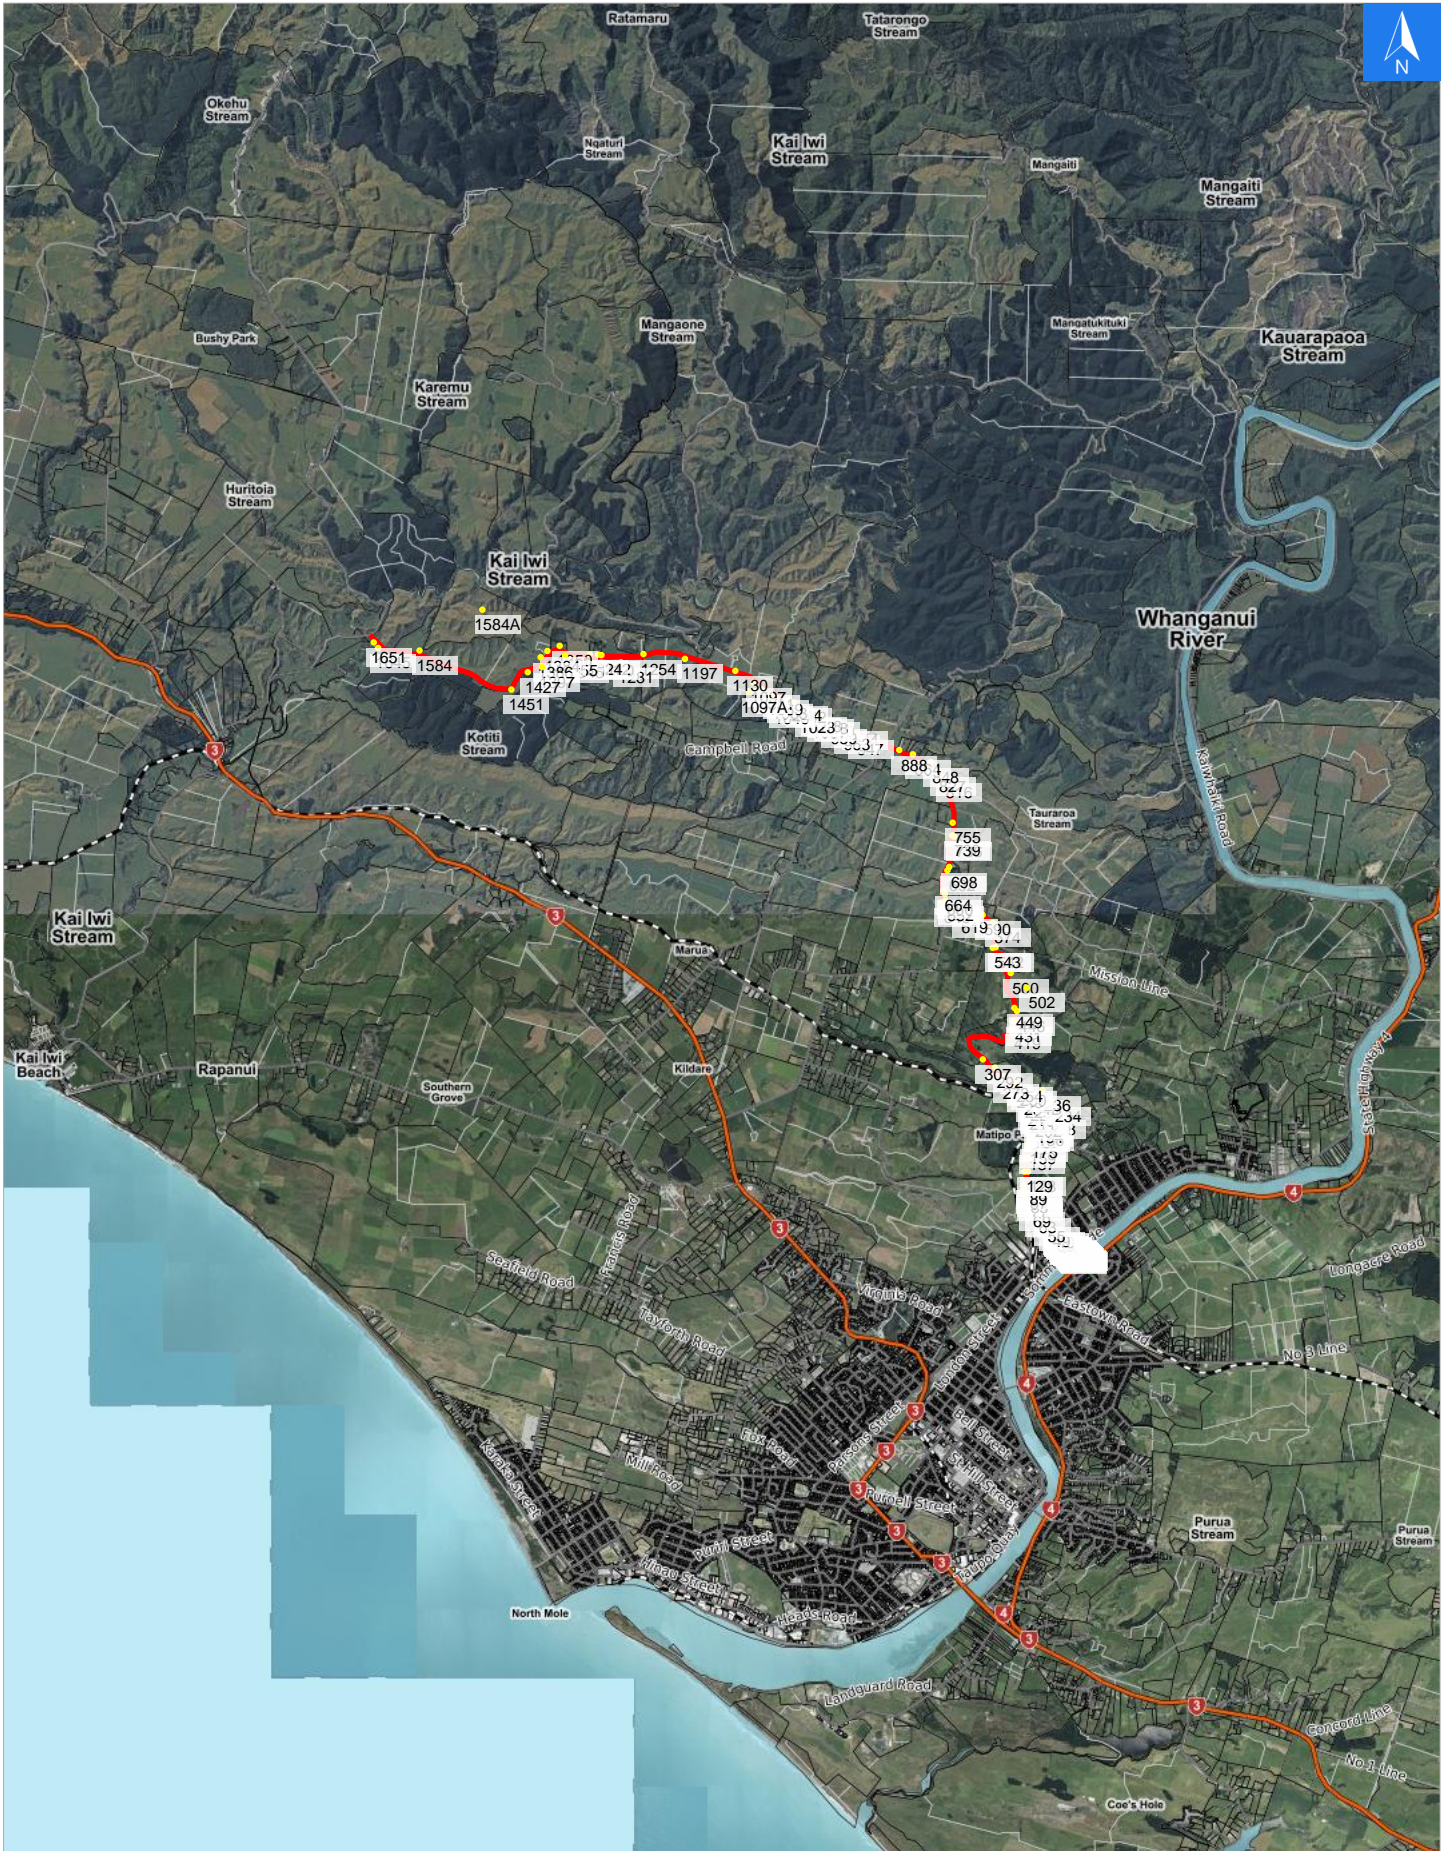

Disclaimer:

Digital map data sourced from Land Information New Zealand CROWN COPYRIGHT RESERVED.  
The information displayed in the GIS has been taken from Whanganui District Council's databases and maps.  
It is made available in good faith but its accuracy or completeness is not guaranteed. If the information is relied on in support of a resource consent it should be verified independently.

Wednesday, September 25, 2024

Scale 1: 100000

Wednesday, September 25, 2024

**Disclaimer:**

Digital map data sourced from Land Information New Zealand CROWN COPYRIGHT RESERVED.  
The information displayed in the GIS has been taken from Whanganui District Council's databases and maps.  
It is made available in good faith but its accuracy or completeness is not guaranteed. If the information is relied on in support of a resource consent it should be verified independently.