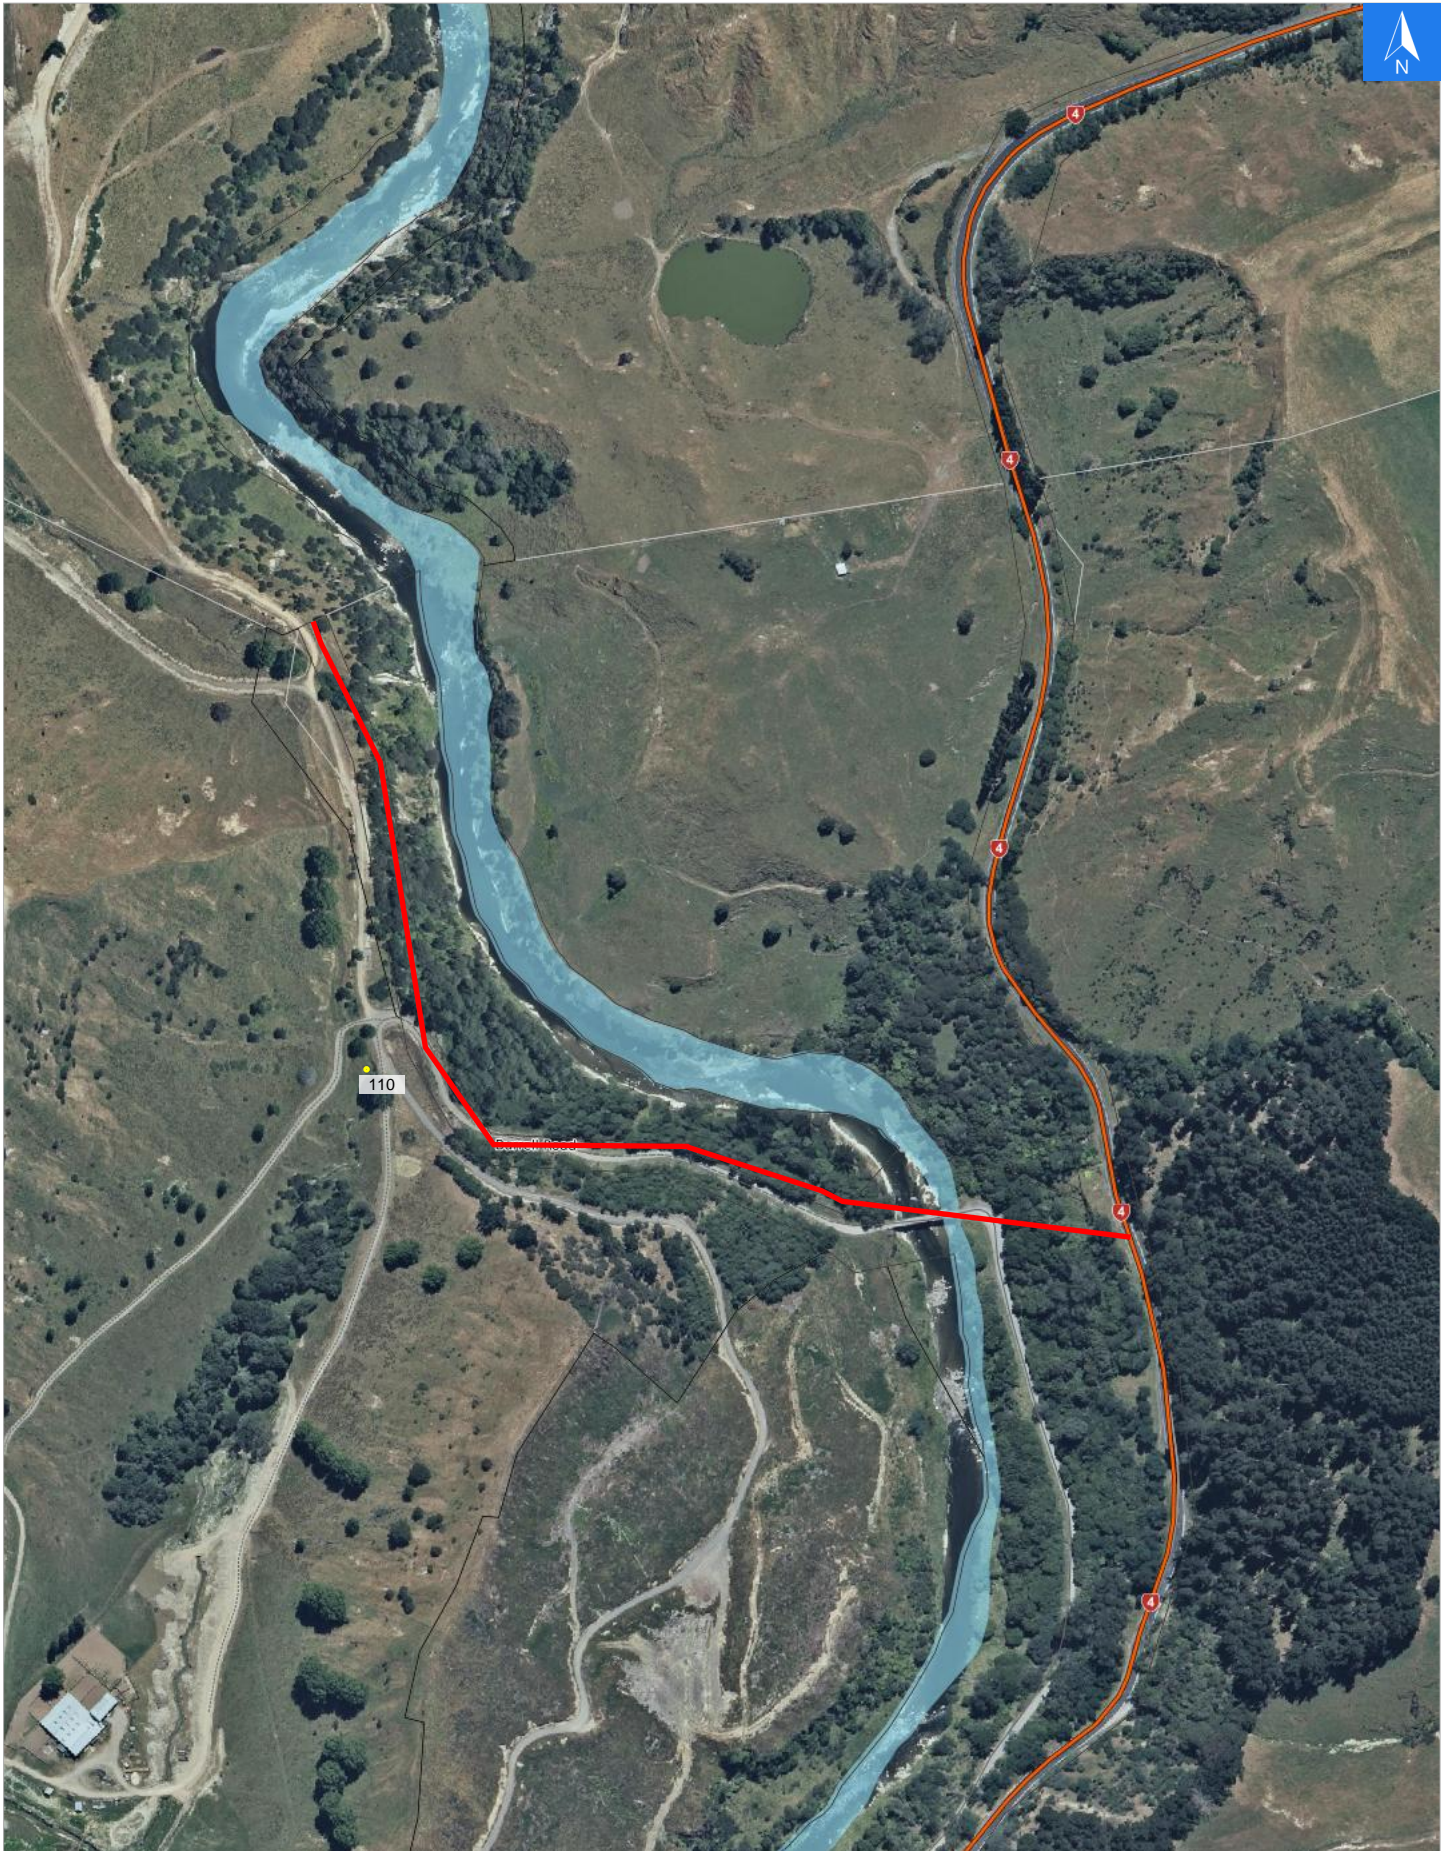

Wednesday, September 25, 2024

Disclaimer:

Digital map data sourced from Land Information New Zealand CROWN COPYRIGHT RESERVED.
The information displayed in the GIS has been taken from Whanganui District Council's databases and maps.
It is made available in good faith but its accuracy or completeness is not guaranteed. If the information is relied on in support of a resource consent it should be verified independently.

Scale 1: 5000

Wednesday, September 25, 2024

Disclaimer:

Digital map data sourced from Land Information New Zealand CROWN COPYRIGHT RESERVED.
The information displayed in the GIS has been taken from Whanganui District Council's databases and maps.
It is made available in good faith but its accuracy or completeness is not guaranteed. If the information is relied on in support of a resource consent it should be verified independently.

Road Evacuation Addresses

Data sourced from LINZ

LINZ Address	Notes	Date Time Visited	Placard
110 Burrell Road, Kakatahi, Whanganui			W Y1 Y2 R1 R2