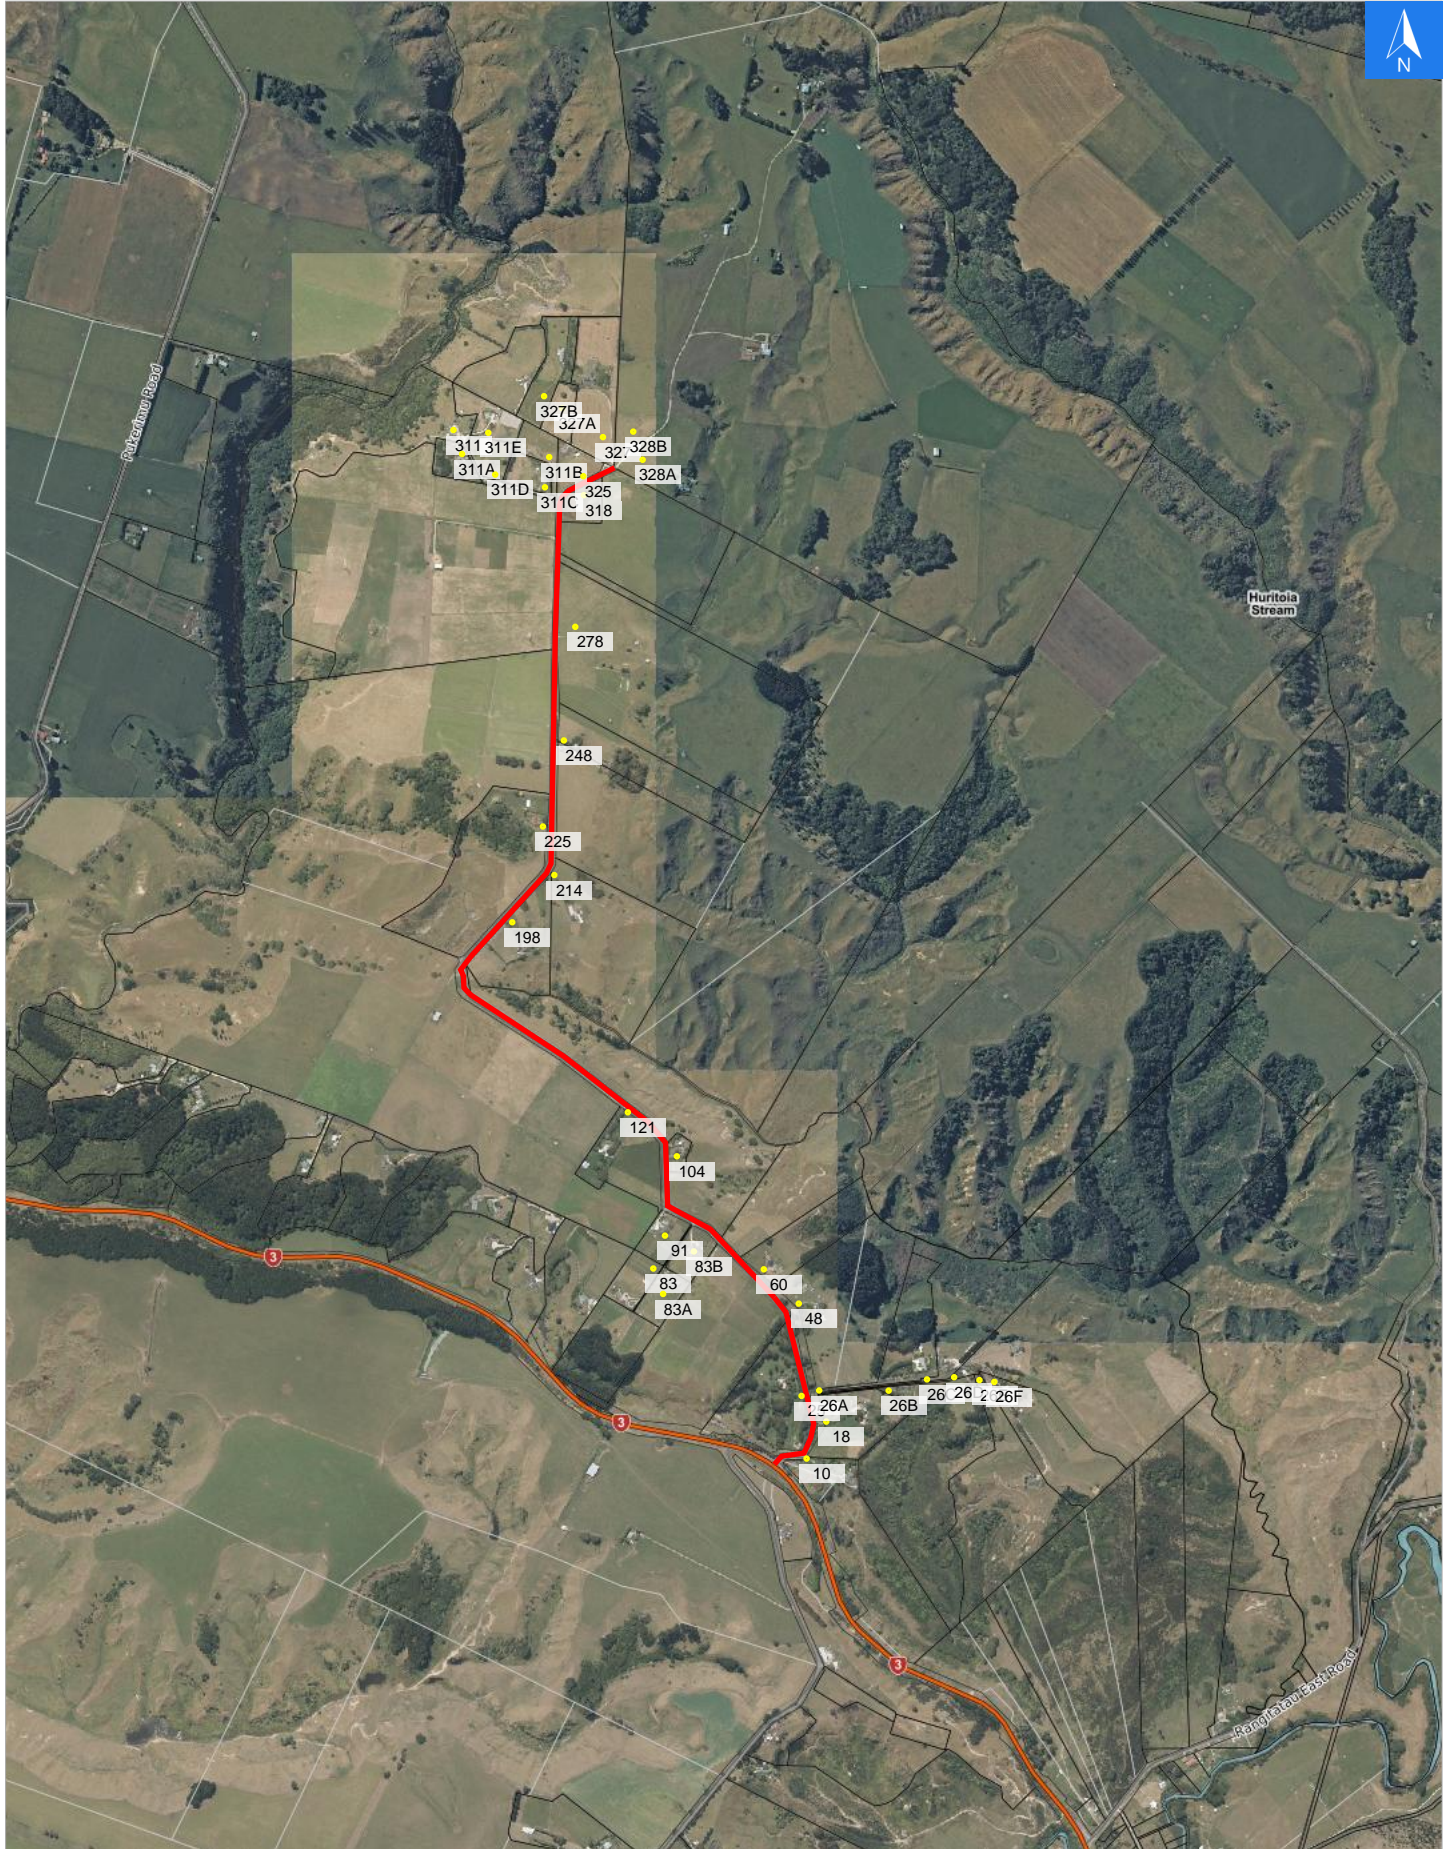

Wednesday, April 22, 2026

Disclaimer:

Digital map data sourced from Land Information New Zealand CROWN COPYRIGHT RESERVED.  
The information displayed in the GIS has been taken from Whanganui District Council's databases and maps.  
It is made available in good faith but its accuracy or completeness is not guaranteed. If the information is relied on in support of a resource consent it should be verified independently.

Scale 1: 20000

Wednesday, April 22, 2026

Disclaimer:

Digital map data sourced from Land Information New Zealand CROWN COPYRIGHT RESERVED.  
The information displayed in the GIS has been taken from Whanganui District Council's databases and maps.  
It is made available in good faith but its accuracy or completeness is not guaranteed. If the information is relied on in support of a resource consent it should be verified independently.