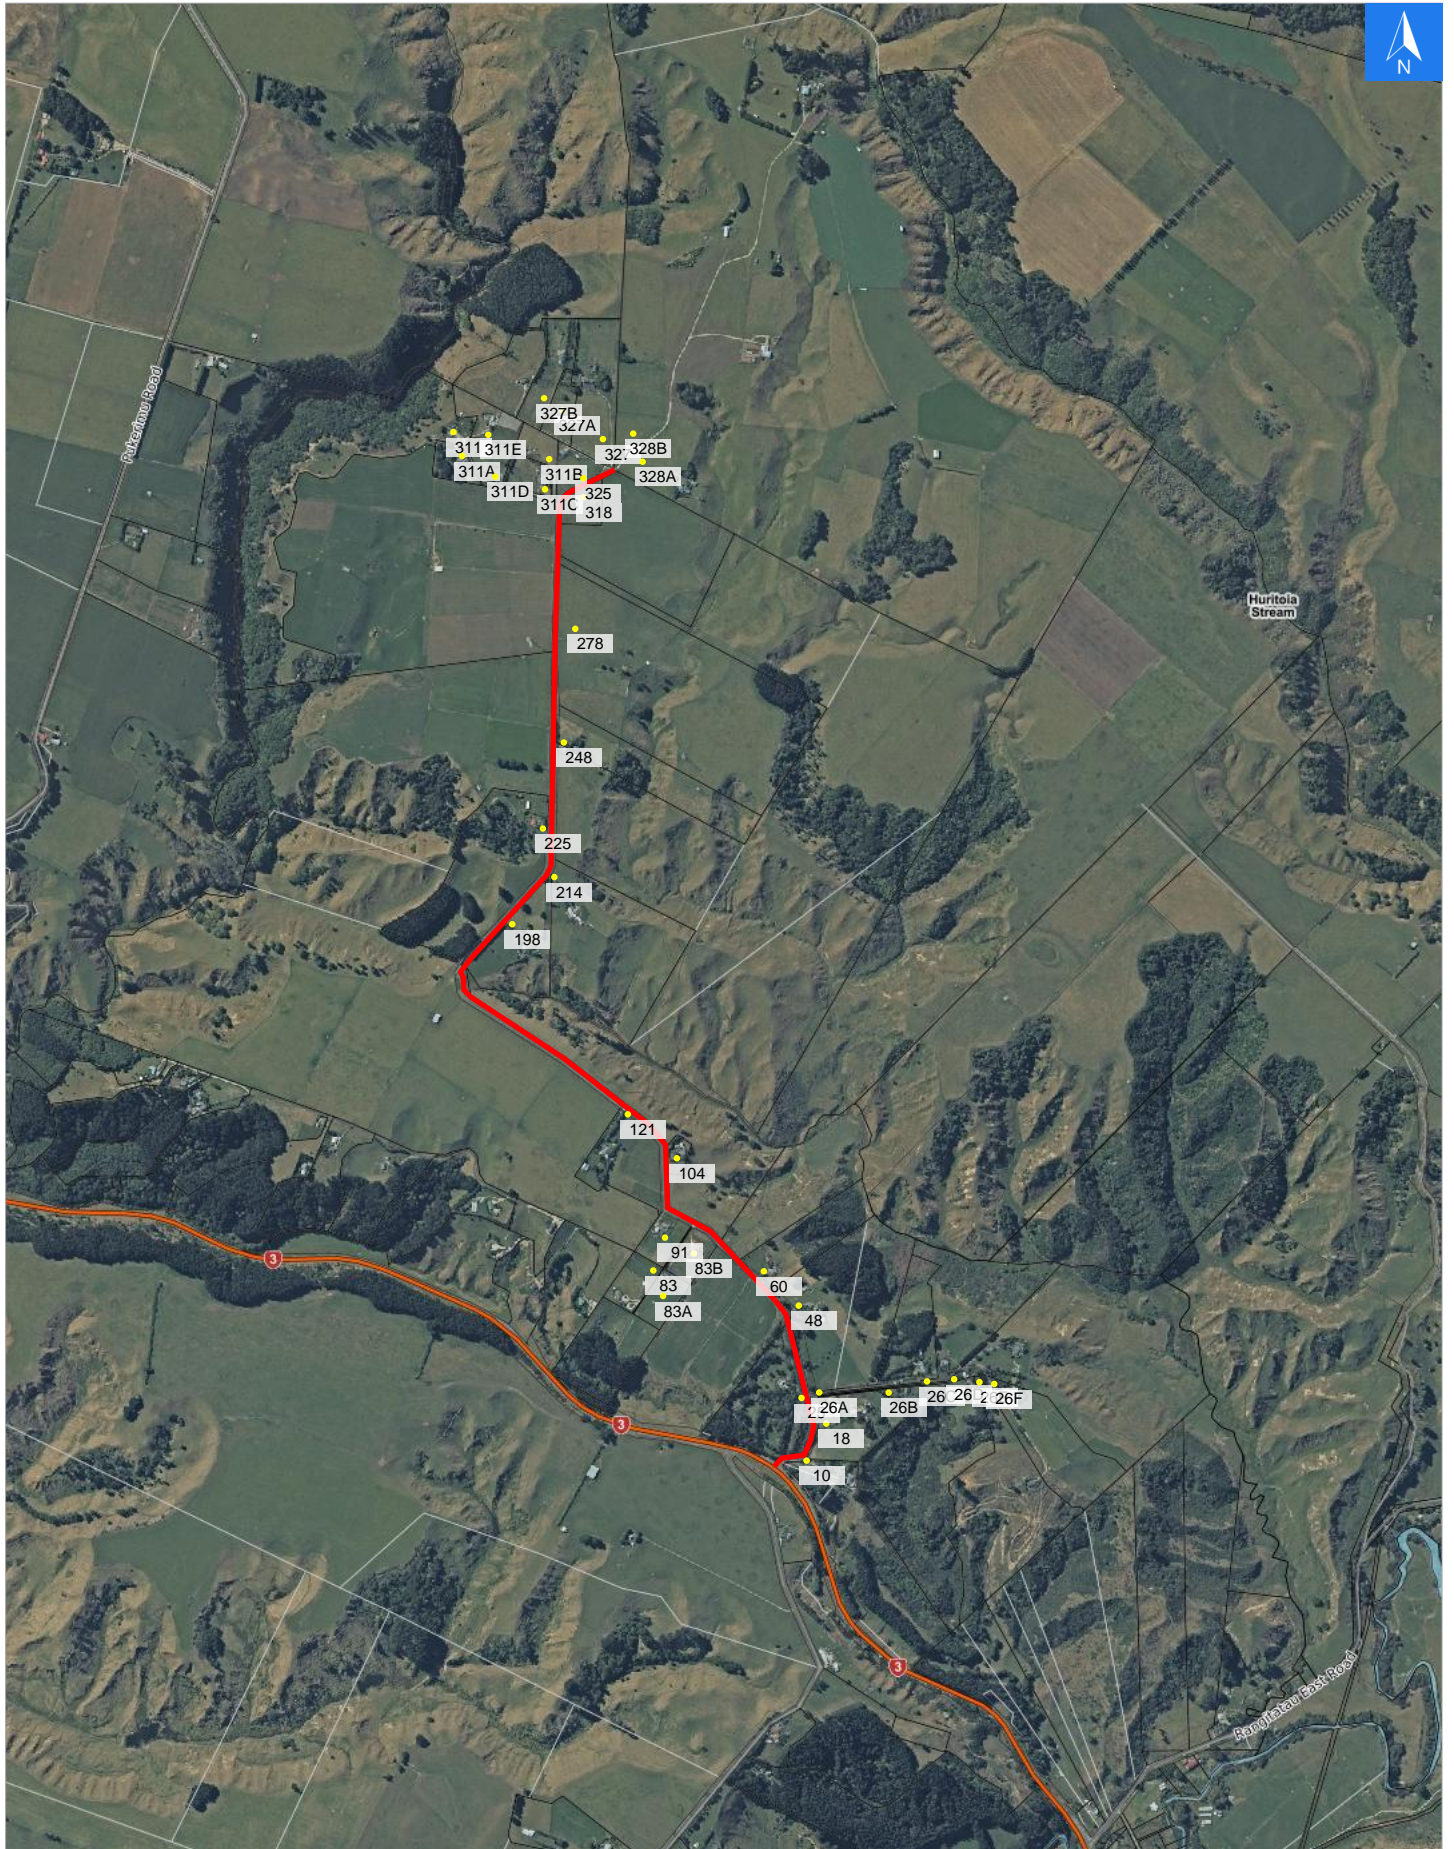

**Disclaimer:**

Digital map data sourced from Land Information New Zealand CROWN COPYRIGHT RESERVED.  
The information displayed in the GIS has been taken from Whanganui District Council's databases and maps.  
It is made available in good faith but its accuracy or completeness is not guaranteed. If the information is relied on in support of a resource consent it should be verified independently.

Wednesday, September 25, 2024

Scale 1: 20000

Wednesday, September 25, 2024

**Disclaimer:**

Digital map data sourced from Land Information New Zealand CROWN COPYRIGHT RESERVED.  
The information displayed in the GIS has been taken from Whanganui District Council's databases and maps.  
It is made available in good faith but its accuracy or completeness is not guaranteed. If the information is relied on in support of a resource consent it should be verified independently.