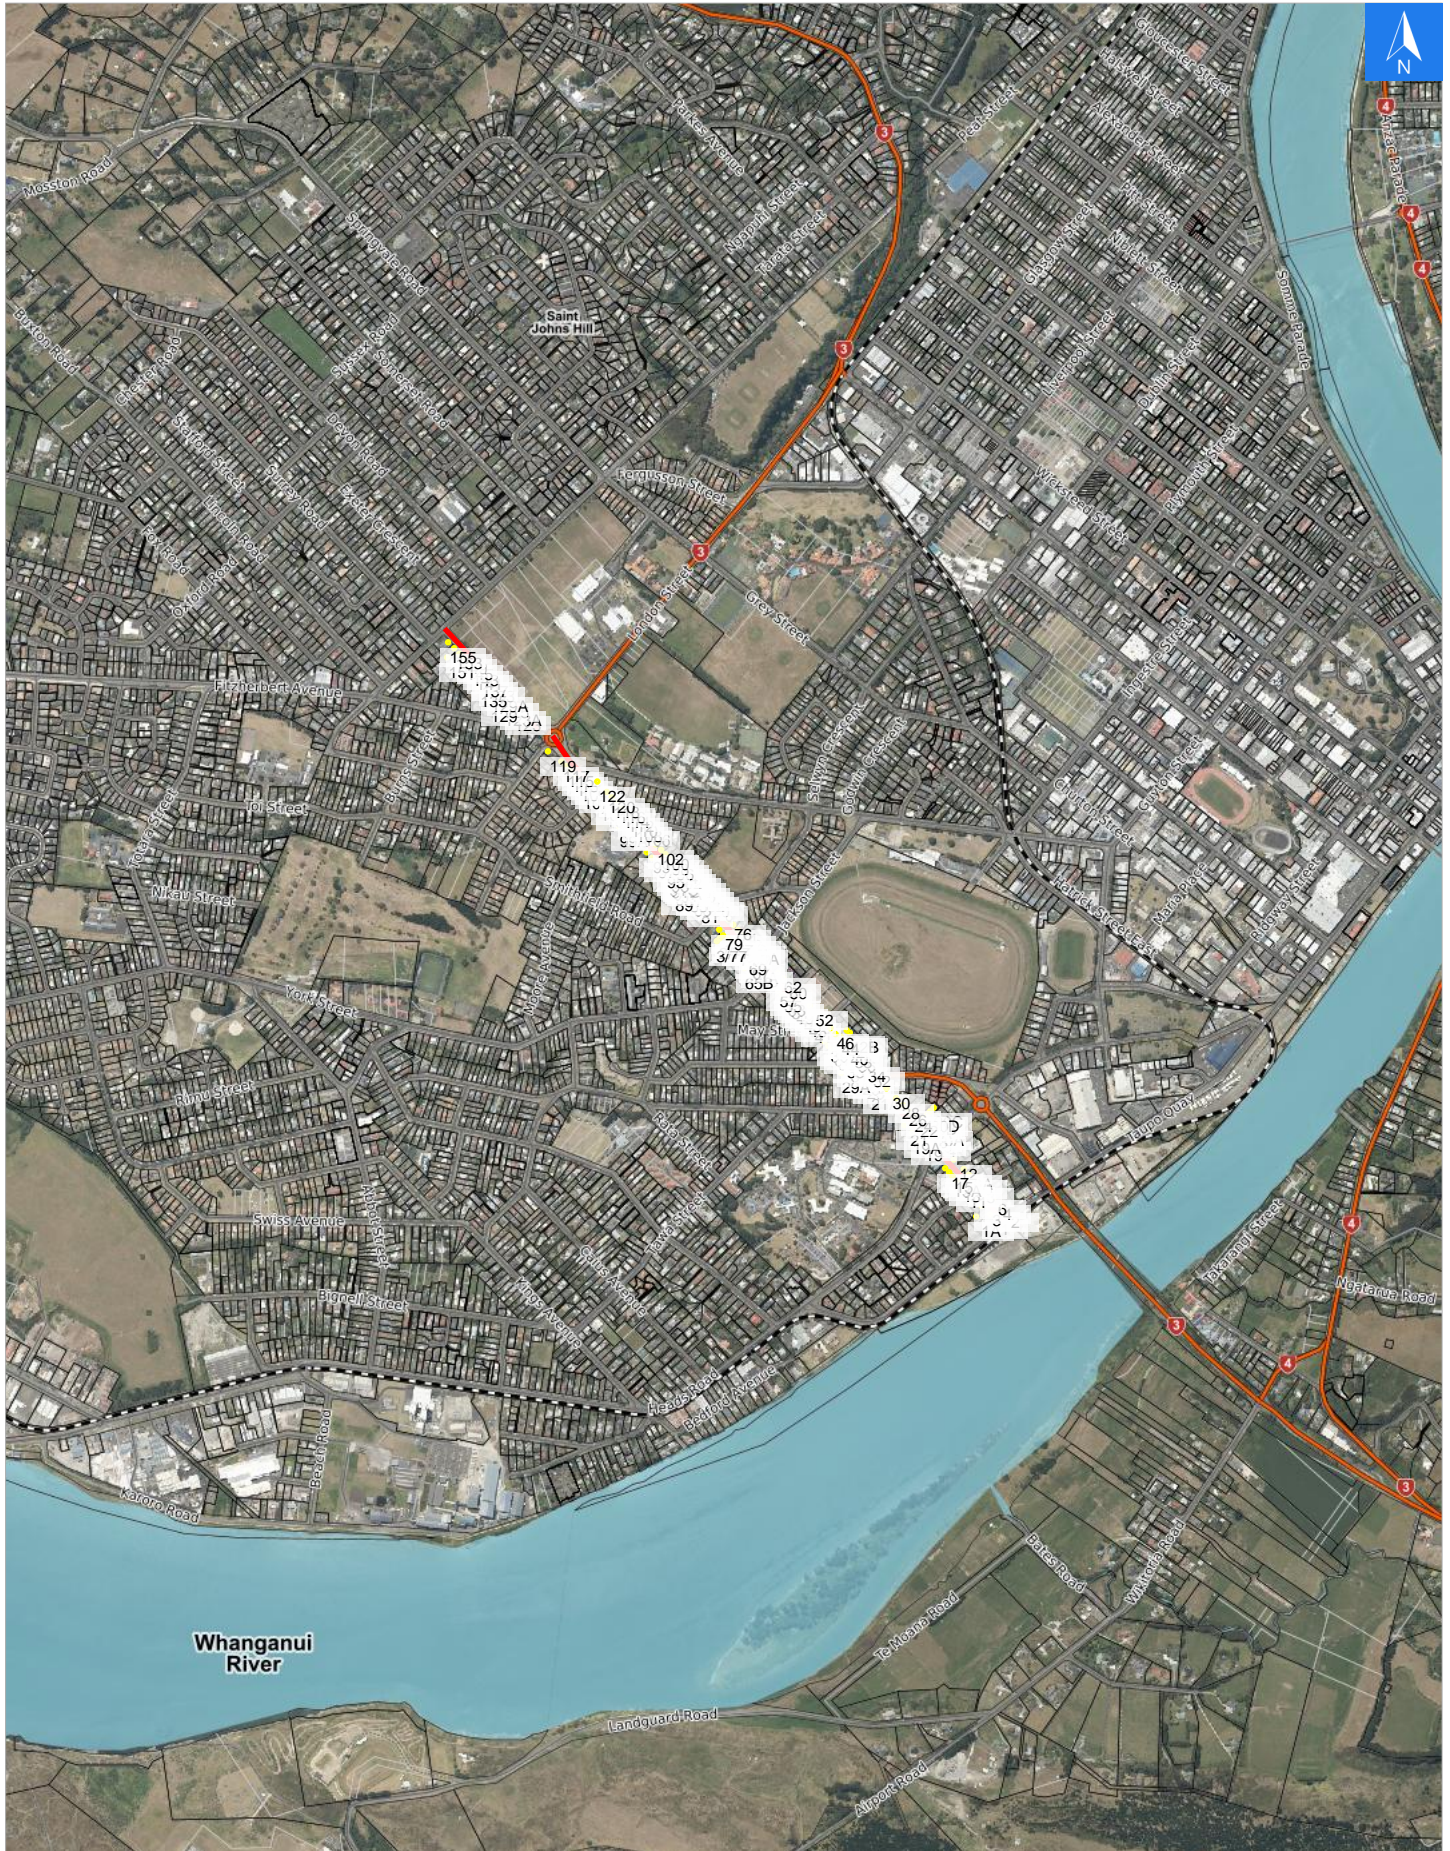

Wednesday, April 22, 2026

Disclaimer:

Digital map data sourced from Land Information New Zealand CROWN COPYRIGHT RESERVED.
The information displayed in the GIS has been taken from Whanganui District Council's databases and maps.
It is made available in good faith but its accuracy or completeness is not guaranteed. If the information is relied on in support of a resource consent it should be verified independently.

Scale 1: 20000

Wednesday, April 22, 2026

Disclaimer:

Digital map data sourced from Land Information New Zealand CROWN COPYRIGHT RESERVED.
The information displayed in the GIS has been taken from Whanganui District Council's databases and maps.
It is made available in good faith but its accuracy or completeness is not guaranteed. If the information is relied on in support of a resource consent it should be verified independently.