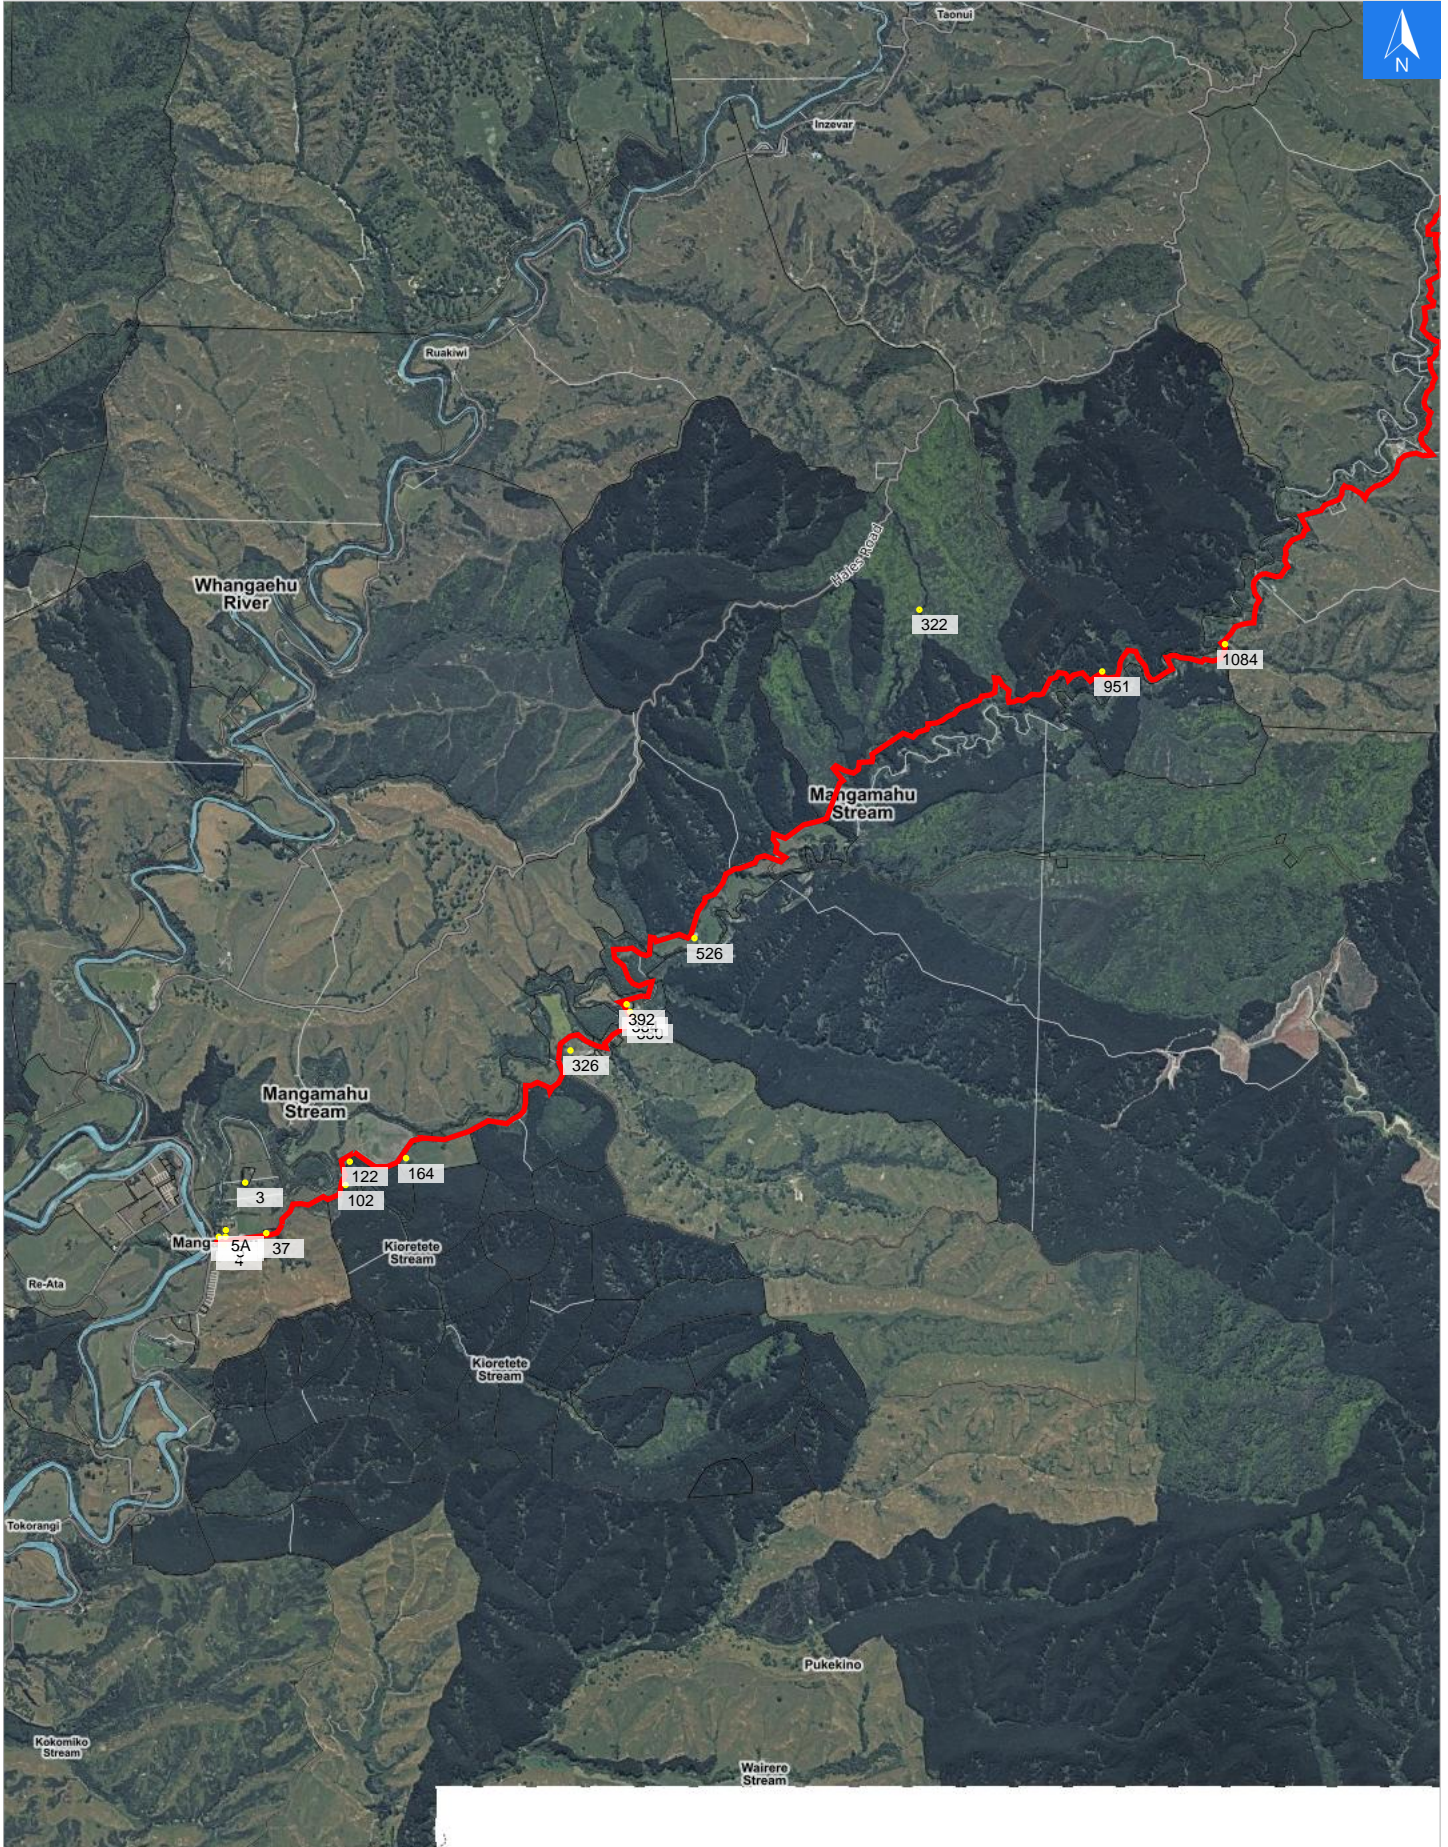

Wednesday, April 22, 2026

Disclaimer:

Digital map data sourced from Land Information New Zealand CROWN COPYRIGHT RESERVED.
The information displayed in the GIS has been taken from Whanganui District Council's databases and maps.
It is made available in good faith but its accuracy or completeness is not guaranteed. If the information is relied on in support of a resource consent it should be verified independently.

Scale 1: 50000

Wednesday, April 22, 2026

Disclaimer:

Digital map data sourced from Land Information New Zealand CROWN COPYRIGHT RESERVED.
The information displayed in the GIS has been taken from Whanganui District Council's databases and maps.
It is made available in good faith but its accuracy or completeness is not guaranteed. If the information is relied on in support of a resource consent it should be verified independently.

Road Evacuation Addresses

Data sourced from LINZ

LINZ Address	Notes	Date Time Visited	Placard
1 Creek Road, Mangamahu, Whanganui			W Y1 Y2 R1 R2
3 Creek Road, Mangamahu, Whanganui			W Y1 Y2 R1 R2
4 Creek Road, Mangamahu, Whanganui			W Y1 Y2 R1 R2
5 Creek Road, Mangamahu, Whanganui			W Y1 Y2 R1 R2
5A Creek Road, Mangamahu, Whanganui			W Y1 Y2 R1 R2
37 Creek Road, Mangamahu, Whanganui			W Y1 Y2 R1 R2
102 Creek Road, Mangamahu, Whanganui			W Y1 Y2 R1 R2
122 Creek Road, Mangamahu, Whanganui			W Y1 Y2 R1 R2
164 Creek Road, Mangamahu, Whanganui			W Y1 Y2 R1 R2
322 Creek Road, Mangamahu, Whanganui			W Y1 Y2 R1 R2
326 Creek Road, Mangamahu, Whanganui			W Y1 Y2 R1 R2
380 Creek Road, Mangamahu, Whanganui			W Y1 Y2 R1 R2
384 Creek Road, Mangamahu, Whanganui			W Y1 Y2 R1 R2
392 Creek Road, Mangamahu, Whanganui			W Y1 Y2 R1 R2
526 Creek Road, Mangamahu, Whanganui			W Y1 Y2 R1 R2
951 Creek Road, Mangamahu, Whanganui			W Y1 Y2 R1 R2
1084 Creek Road, Mangamahu, Whanganui			W Y1 Y2 R1 R2