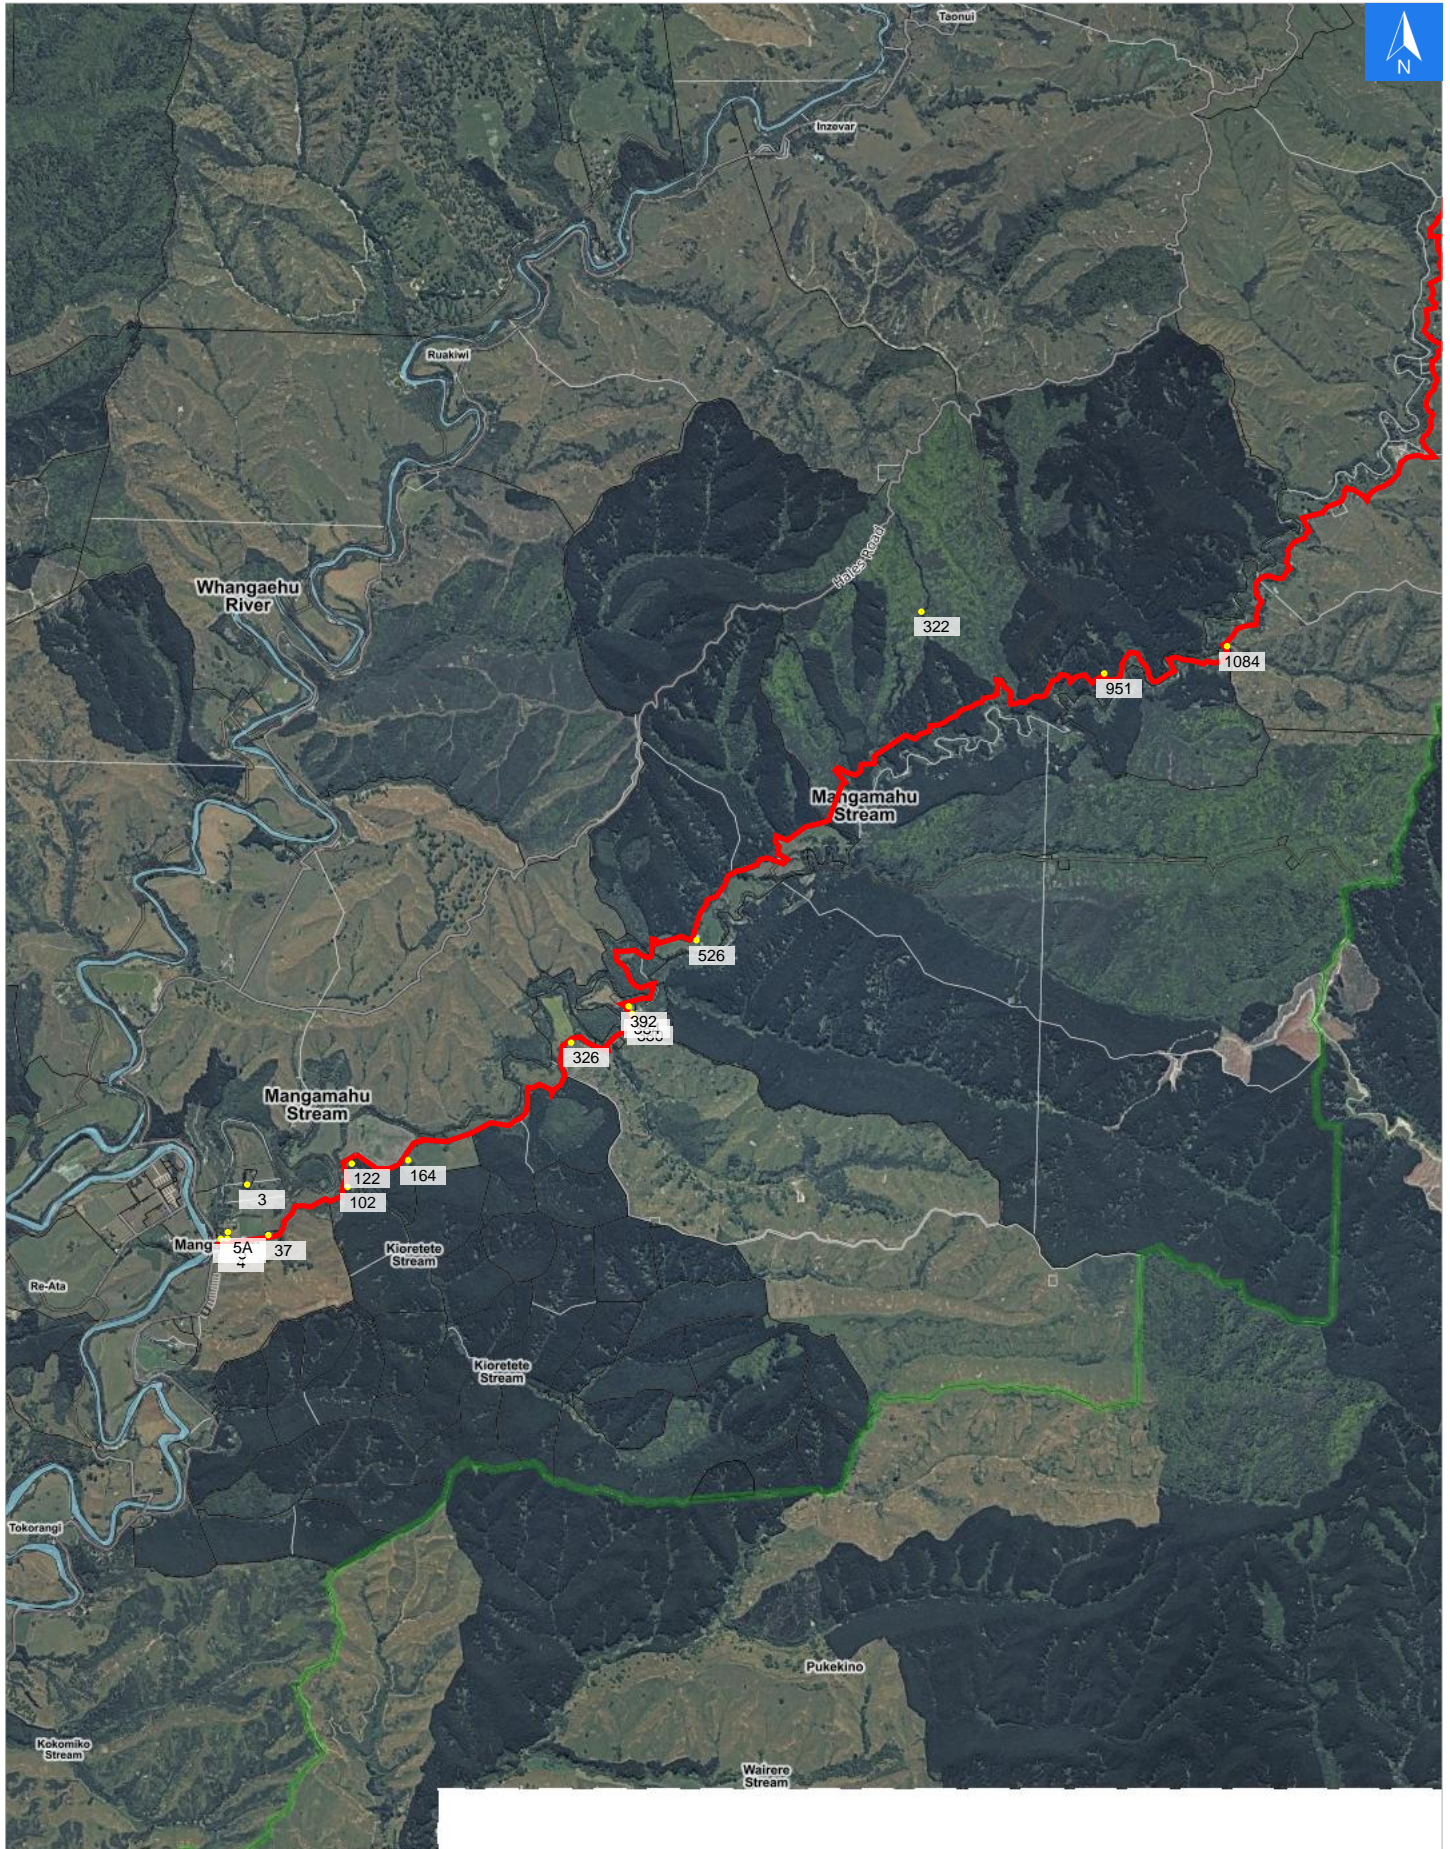

Wednesday, September 25, 2024

Disclaimer:

Digital map data sourced from Land Information New Zealand CROWN COPYRIGHT RESERVED.
The information displayed in the GIS has been taken from Whanganui District Council's databases and maps.
It is made available in good faith but its accuracy or completeness is not guaranteed. If the information is relied on in support of a resource consent it should be verified independently.

Scale 1: 50000

Wednesday, September 25, 2024

Disclaimer:

Digital map data sourced from Land Information New Zealand CROWN COPYRIGHT RESERVED.
The information displayed in the GIS has been taken from Whanganui District Council's databases and maps.
It is made available in good faith but its accuracy or completeness is not guaranteed. If the information is relied on in support of a resource consent it should be verified independently.

Road Evacuation Addresses

Data sourced from LINZ

LINZ Address	Notes	Date Time Visited	Placard
1 Creek Road, Mangamahu, Whanganui			W Y1 Y2 R1 R2
3 Creek Road, Mangamahu, Whanganui			W Y1 Y2 R1 R2
4 Creek Road, Mangamahu, Whanganui			W Y1 Y2 R1 R2
5 Creek Road, Mangamahu, Whanganui			W Y1 Y2 R1 R2
5A Creek Road, Mangamahu, Whanganui			W Y1 Y2 R1 R2
37 Creek Road, Mangamahu, Whanganui			W Y1 Y2 R1 R2
102 Creek Road, Mangamahu, Whanganui			W Y1 Y2 R1 R2
122 Creek Road, Mangamahu, Whanganui			W Y1 Y2 R1 R2
164 Creek Road, Mangamahu, Whanganui			W Y1 Y2 R1 R2
322 Creek Road, Mangamahu, Whanganui			W Y1 Y2 R1 R2
326 Creek Road, Mangamahu, Whanganui			W Y1 Y2 R1 R2
380 Creek Road, Mangamahu, Whanganui			W Y1 Y2 R1 R2
384 Creek Road, Mangamahu, Whanganui			W Y1 Y2 R1 R2
392 Creek Road, Mangamahu, Whanganui			W Y1 Y2 R1 R2
526 Creek Road, Mangamahu, Whanganui			W Y1 Y2 R1 R2
951 Creek Road, Mangamahu, Whanganui			W Y1 Y2 R1 R2
1084 Creek Road, Mangamahu, Whanganui			W Y1 Y2 R1 R2