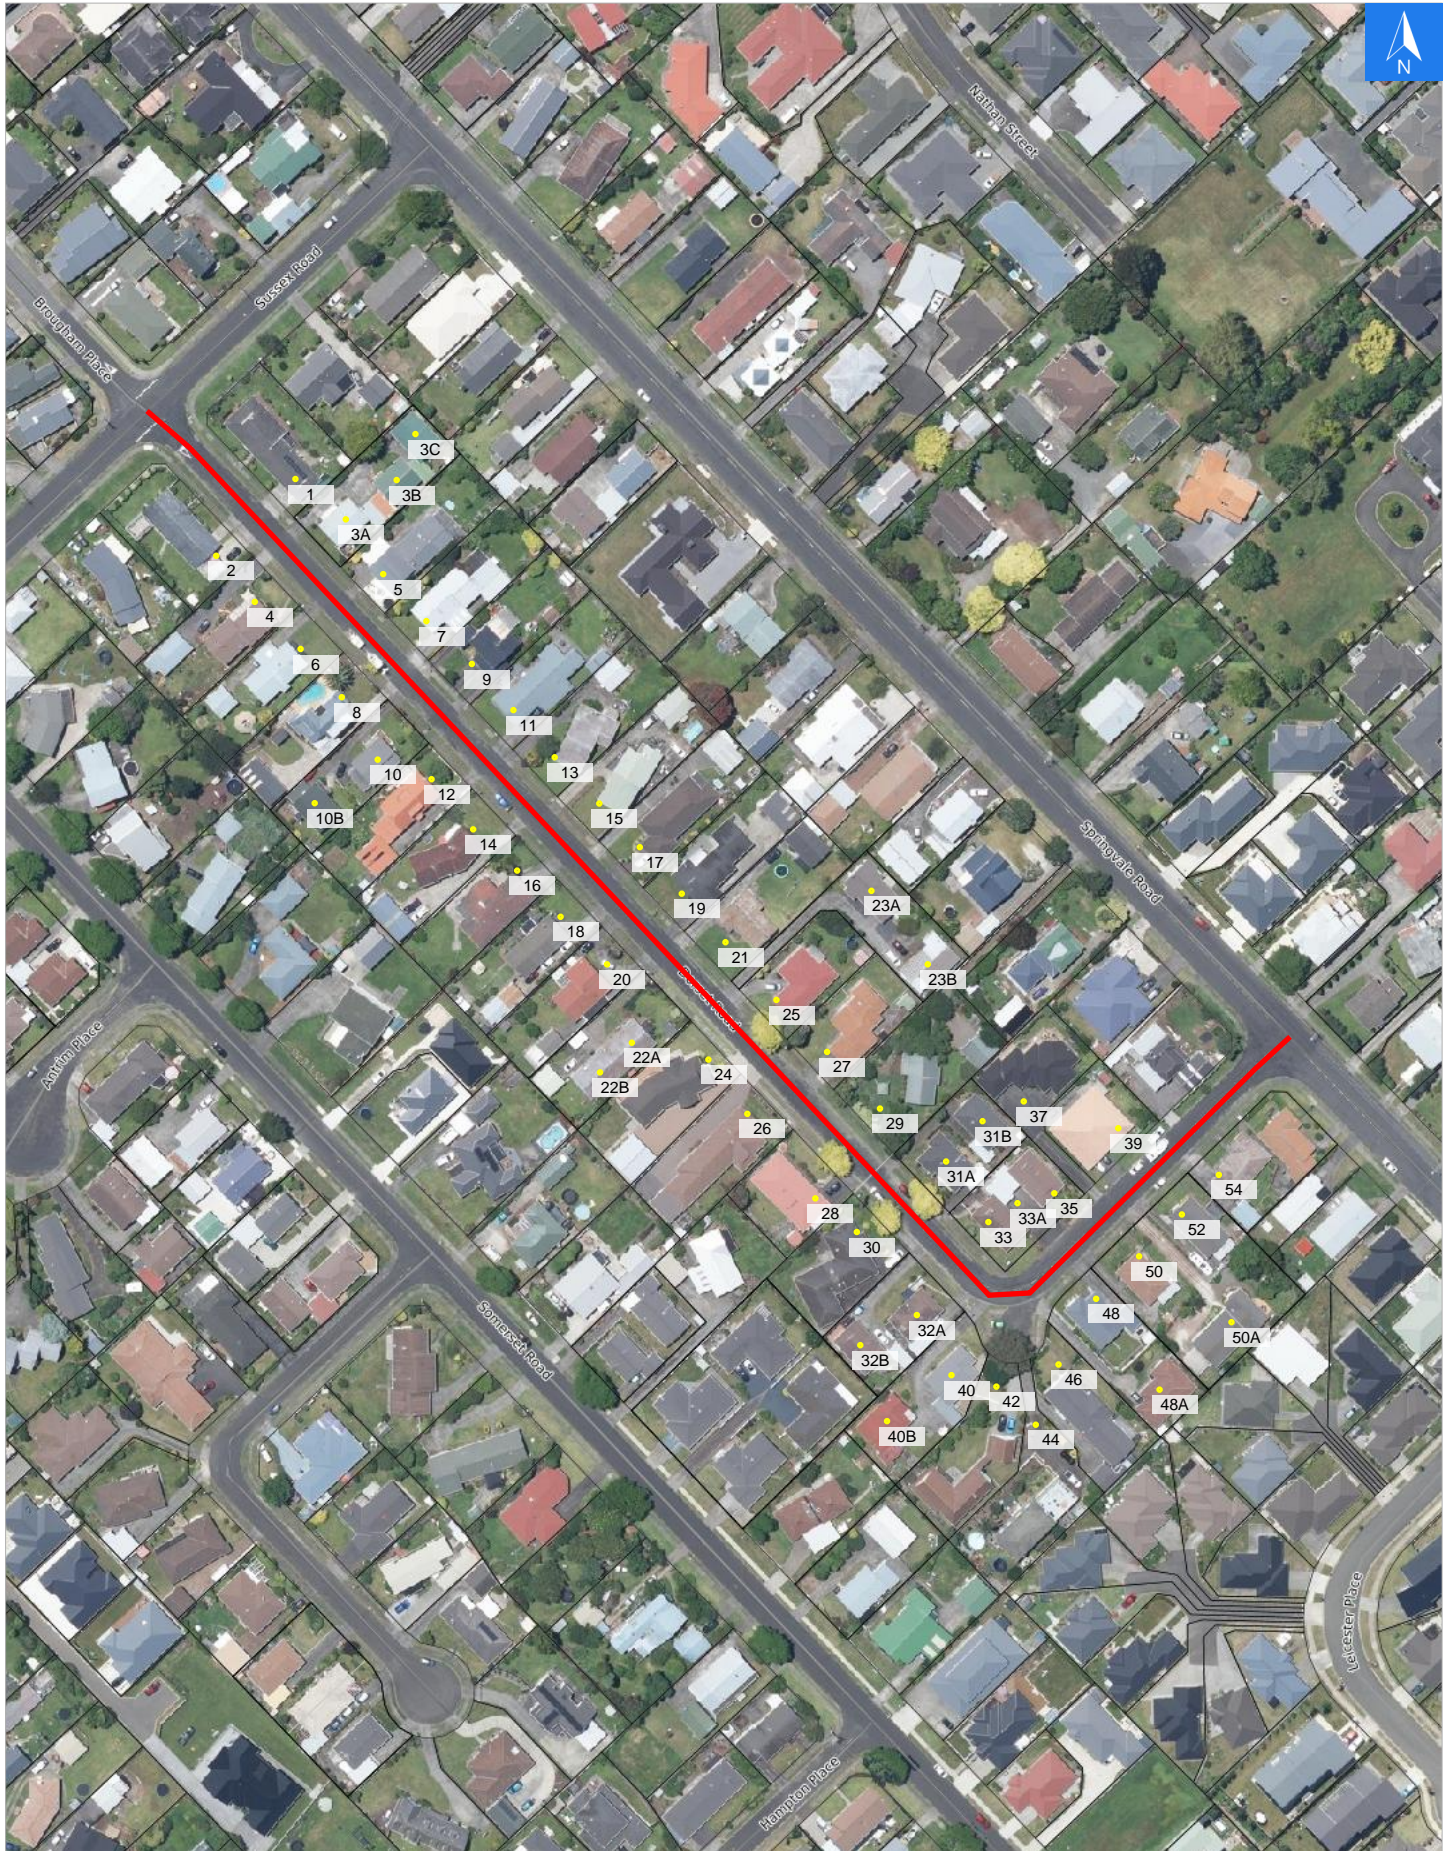

### Disclaimer:

Digital map data sourced from Land Information New Zealand CROWN COPYRIGHT RESERVED.  
The information displayed in the GIS has been taken from Whanganui District Council's databases and maps.  
It is made available in good faith but its accuracy or completeness is not guaranteed. If the information is relied on in support of a resource consent it should be verified independently.

Wednesday, September 25, 2024

Scale 1: 2000

Wednesday, September 25, 2024

**Disclaimer:**

Digital map data sourced from Land Information New Zealand CROWN COPYRIGHT RESERVED.  
The information displayed in the GIS has been taken from Whanganui District Council's databases and maps.  
It is made available in good faith but its accuracy or completeness is not guaranteed. If the information is relied on in support of a resource consent it should be verified independently.

<b>LINZ Address</b>	<b>Notes</b>	<b>Date Time Visited</b>	<b>Placard</b>
39 Dorset Road, Springvale, Whanganui			W Y1 Y2 R1 R2
40 Dorset Road, Springvale, Whanganui			W Y1 Y2 R1 R2
40B Dorset Road, Springvale, Whanganui			W Y1 Y2 R1 R2
42 Dorset Road, Springvale, Whanganui			W Y1 Y2 R1 R2
44 Dorset Road, Springvale, Whanganui			W Y1 Y2 R1 R2
46 Dorset Road, Springvale, Whanganui			W Y1 Y2 R1 R2
48 Dorset Road, Springvale, Whanganui			W Y1 Y2 R1 R2
48A Dorset Road, Springvale, Whanganui			W Y1 Y2 R1 R2
50 Dorset Road, Springvale, Whanganui			W Y1 Y2 R1 R2
50A Dorset Road, Springvale, Whanganui			W Y1 Y2 R1 R2
52 Dorset Road, Springvale, Whanganui			W Y1 Y2 R1 R2
54 Dorset Road, Springvale, Whanganui			W Y1 Y2 R1 R2