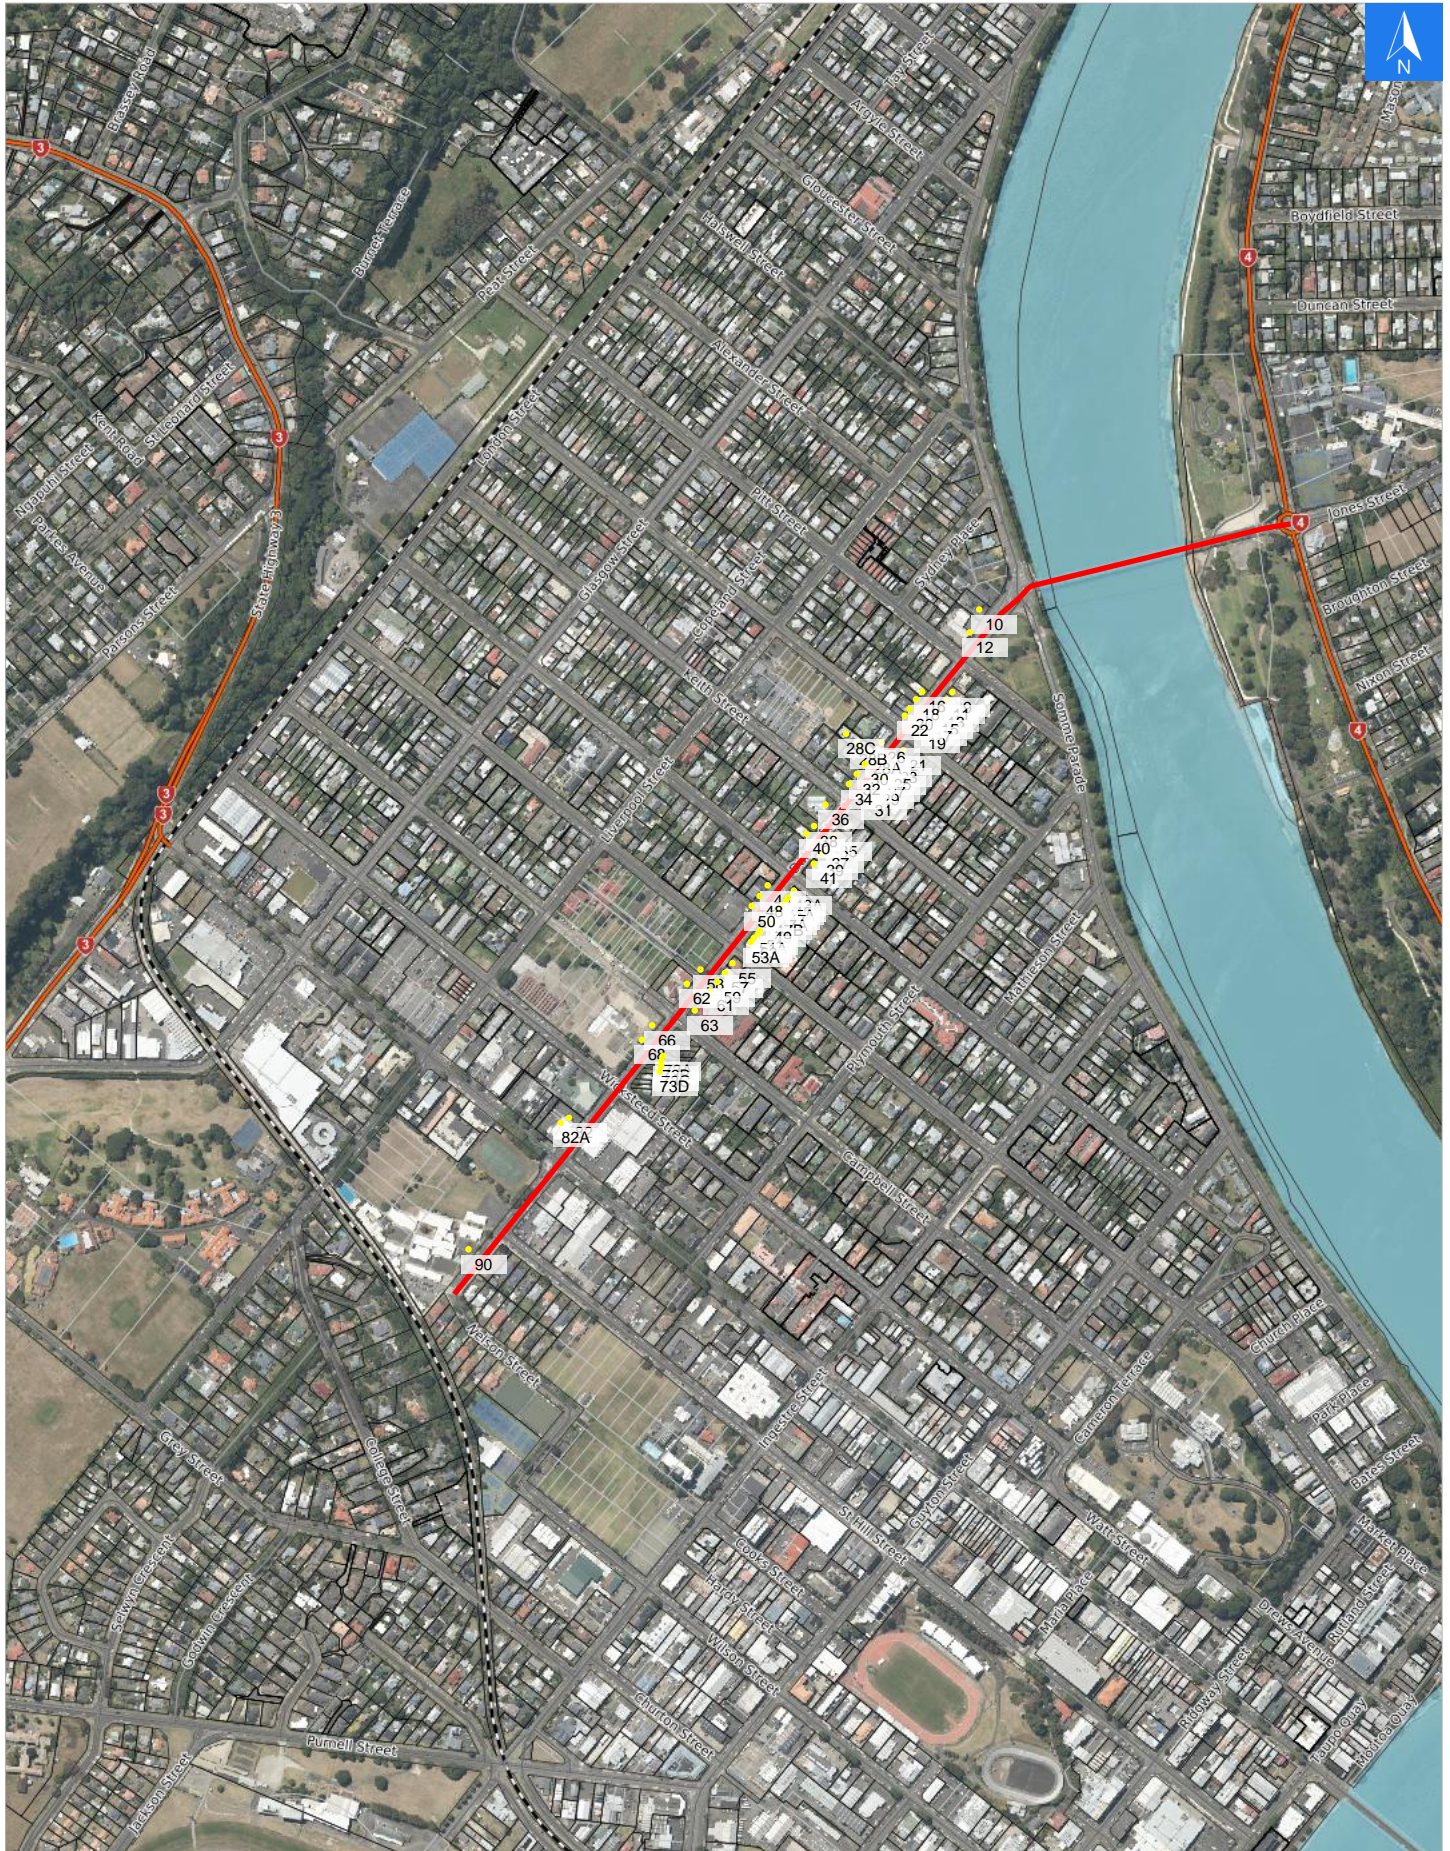

**Wednesday, April 15, 2026**

**Disclaimer:**

Digital map data sourced from Land Information New Zealand CROWN COPYRIGHT RESERVED.  
The information displayed in the GIS has been taken from Whanganui District Council's databases and maps.  
It is made available in good faith but its accuracy or completeness is not guaranteed. If the information is relied on in support of a resource consent it should be verified independently.

Scale 1: 10000

**Wednesday, April 15, 2026**

**Disclaimer:**

Digital map data sourced from Land Information New Zealand CROWN COPYRIGHT RESERVED.  
The information displayed in the GIS has been taken from Whanganui District Council's databases and maps.  
It is made available in good faith but its accuracy or completeness is not guaranteed. If the information is relied on in support of a resource consent it should be verified independently.