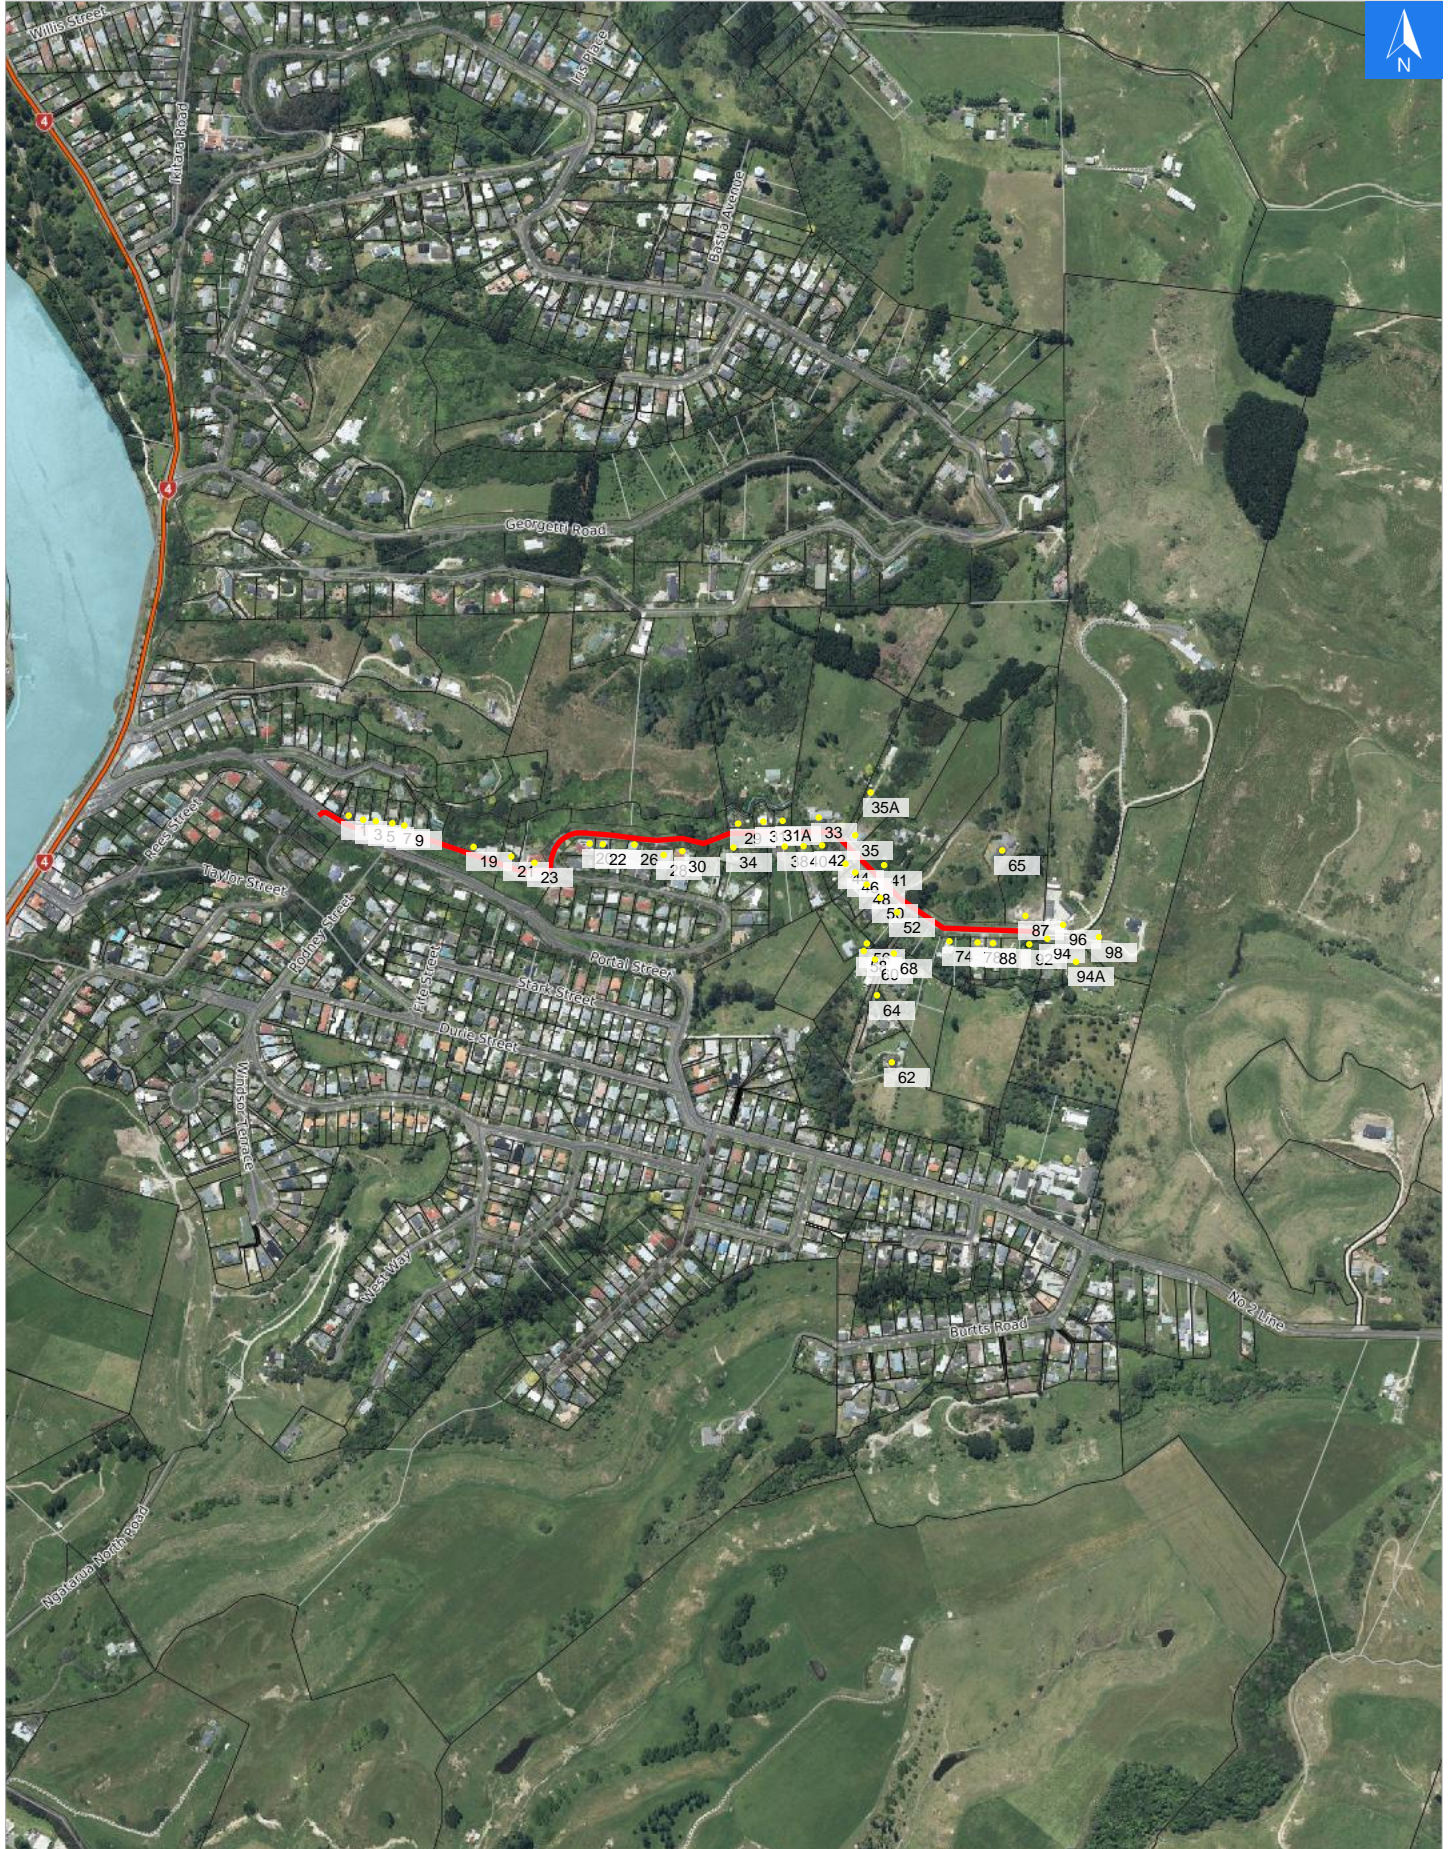

Disclaimer:

Digital map data sourced from Land Information New Zealand CROWN COPYRIGHT RESERVED.  
The information displayed in the GIS has been taken from Whanganui District Council's databases and maps.  
It is made available in good faith but its accuracy or completeness is not guaranteed. If the information is relied on in support of a resource consent it should be verified independently.

Wednesday, September 25, 2024

Scale 1: 10000

Wednesday, September 25, 2024

**Disclaimer:**

Digital map data sourced from Land Information New Zealand CROWN COPYRIGHT RESERVED.  
The information displayed in the GIS has been taken from Whanganui District Council's databases and maps.  
It is made available in good faith but its accuracy or completeness is not guaranteed. If the information is relied on in support of a resource consent it should be verified independently.

LINZ Address	Notes	Date Time Visited	Placard
96 Durie Vale Road, Okoia, Whanganui			W Y1 Y2 R1 R2
98 Durie Vale Road, Okoia, Whanganui			W Y1 Y2 R1 R2