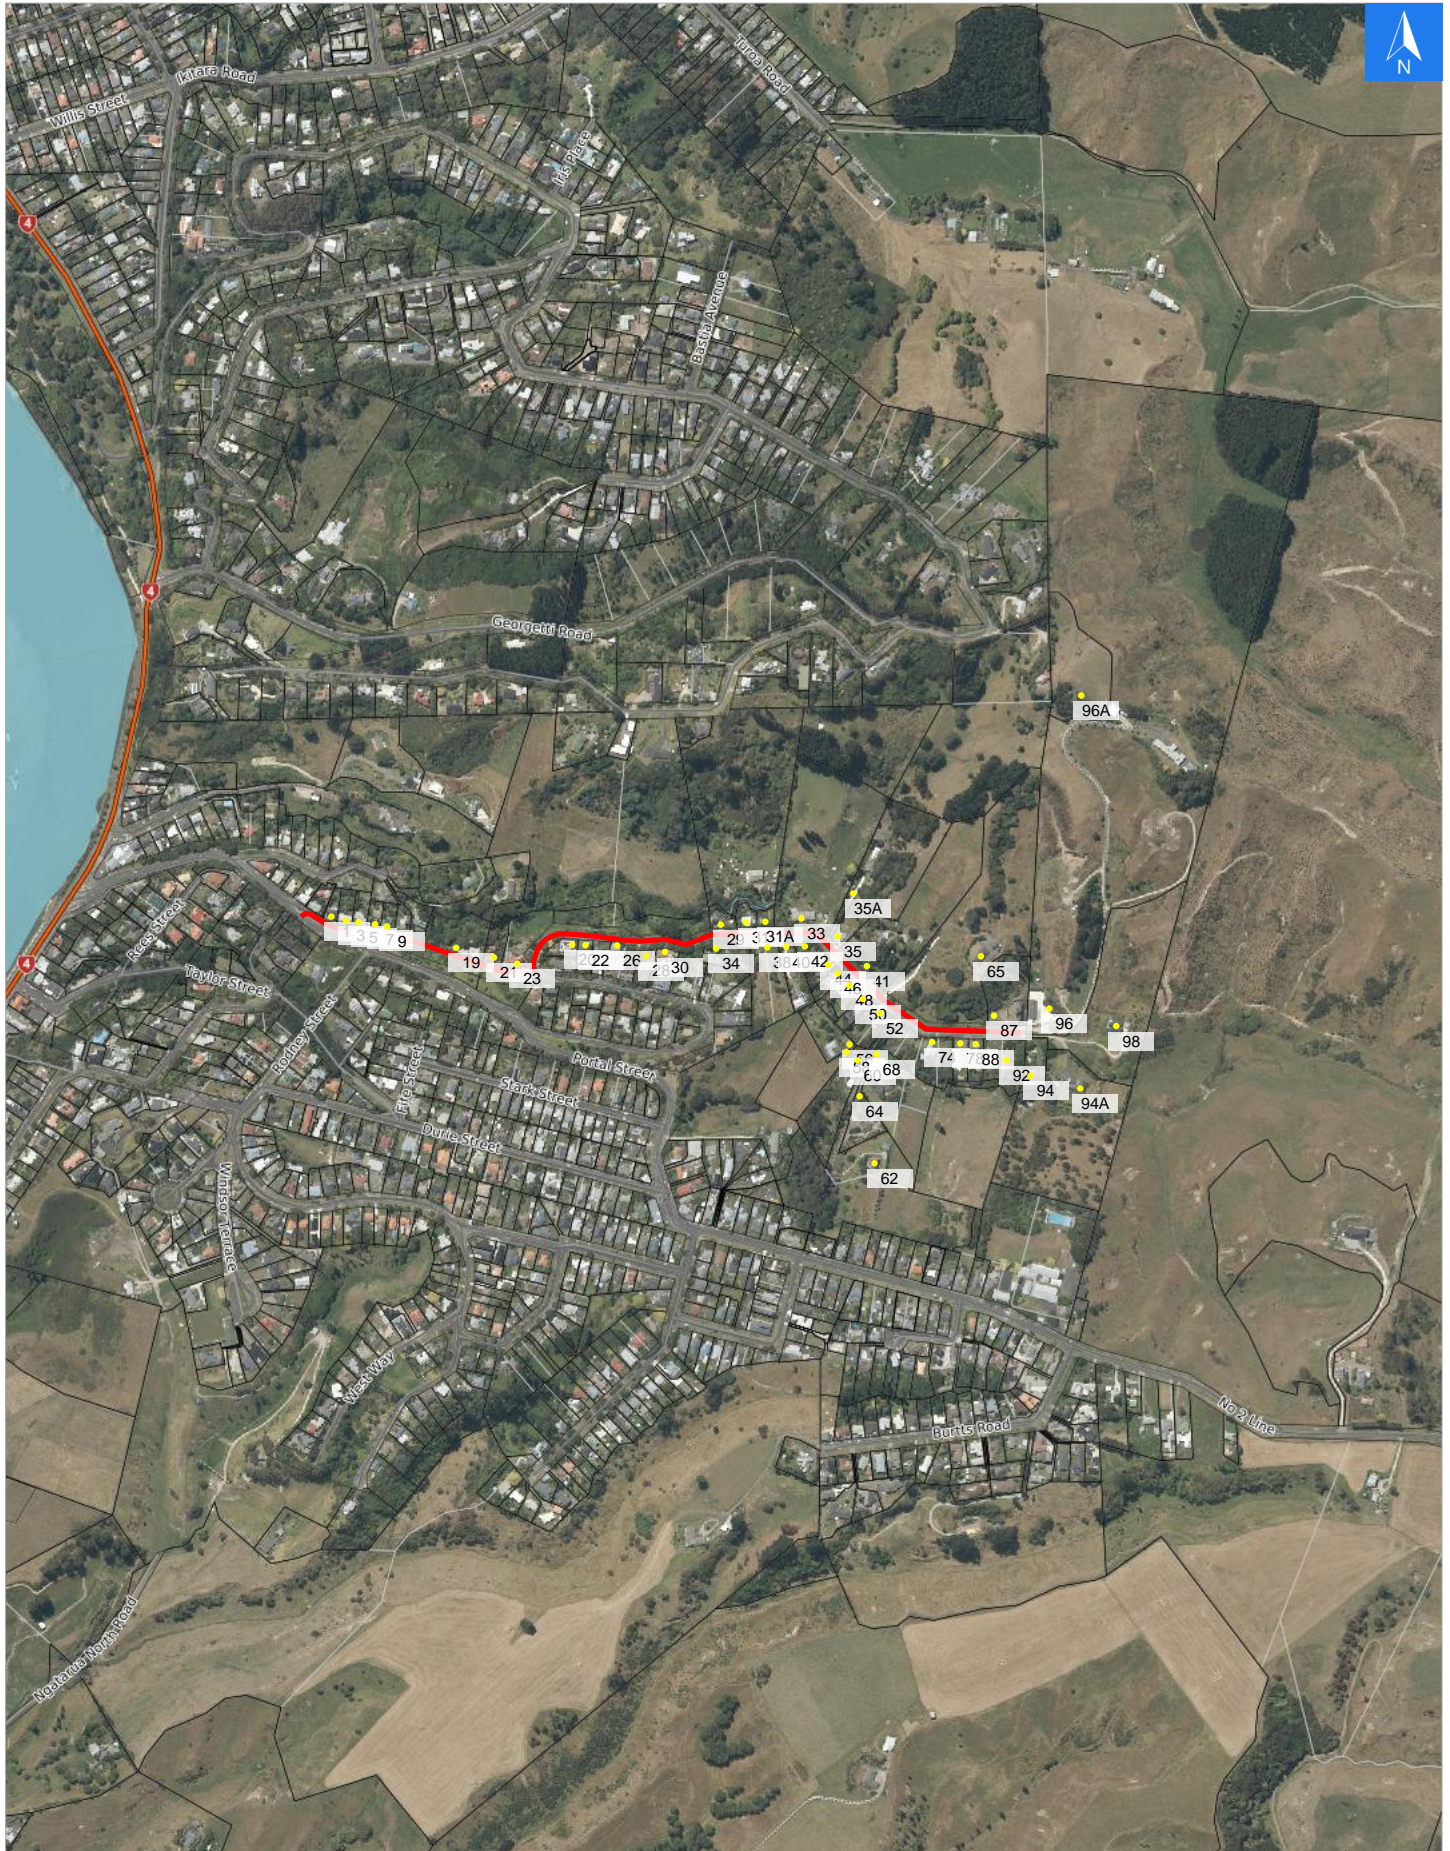

Wednesday, April 15, 2026

Disclaimer:

Digital map data sourced from Land Information New Zealand CROWN COPYRIGHT RESERVED.  
The information displayed in the GIS has been taken from Whanganui District Council's databases and maps.  
It is made available in good faith but its accuracy or completeness is not guaranteed. If the information is relied on in support of a resource consent it should be verified independently.

Scale 1: 10000

**Wednesday, April 15, 2026**

**Disclaimer:**

Digital map data sourced from Land Information New Zealand CROWN COPYRIGHT RESERVED.  
The information displayed in the GIS has been taken from Whanganui District Council's databases and maps.  
It is made available in good faith but its accuracy or completeness is not guaranteed. If the information is relied on in support of a resource consent it should be verified independently.