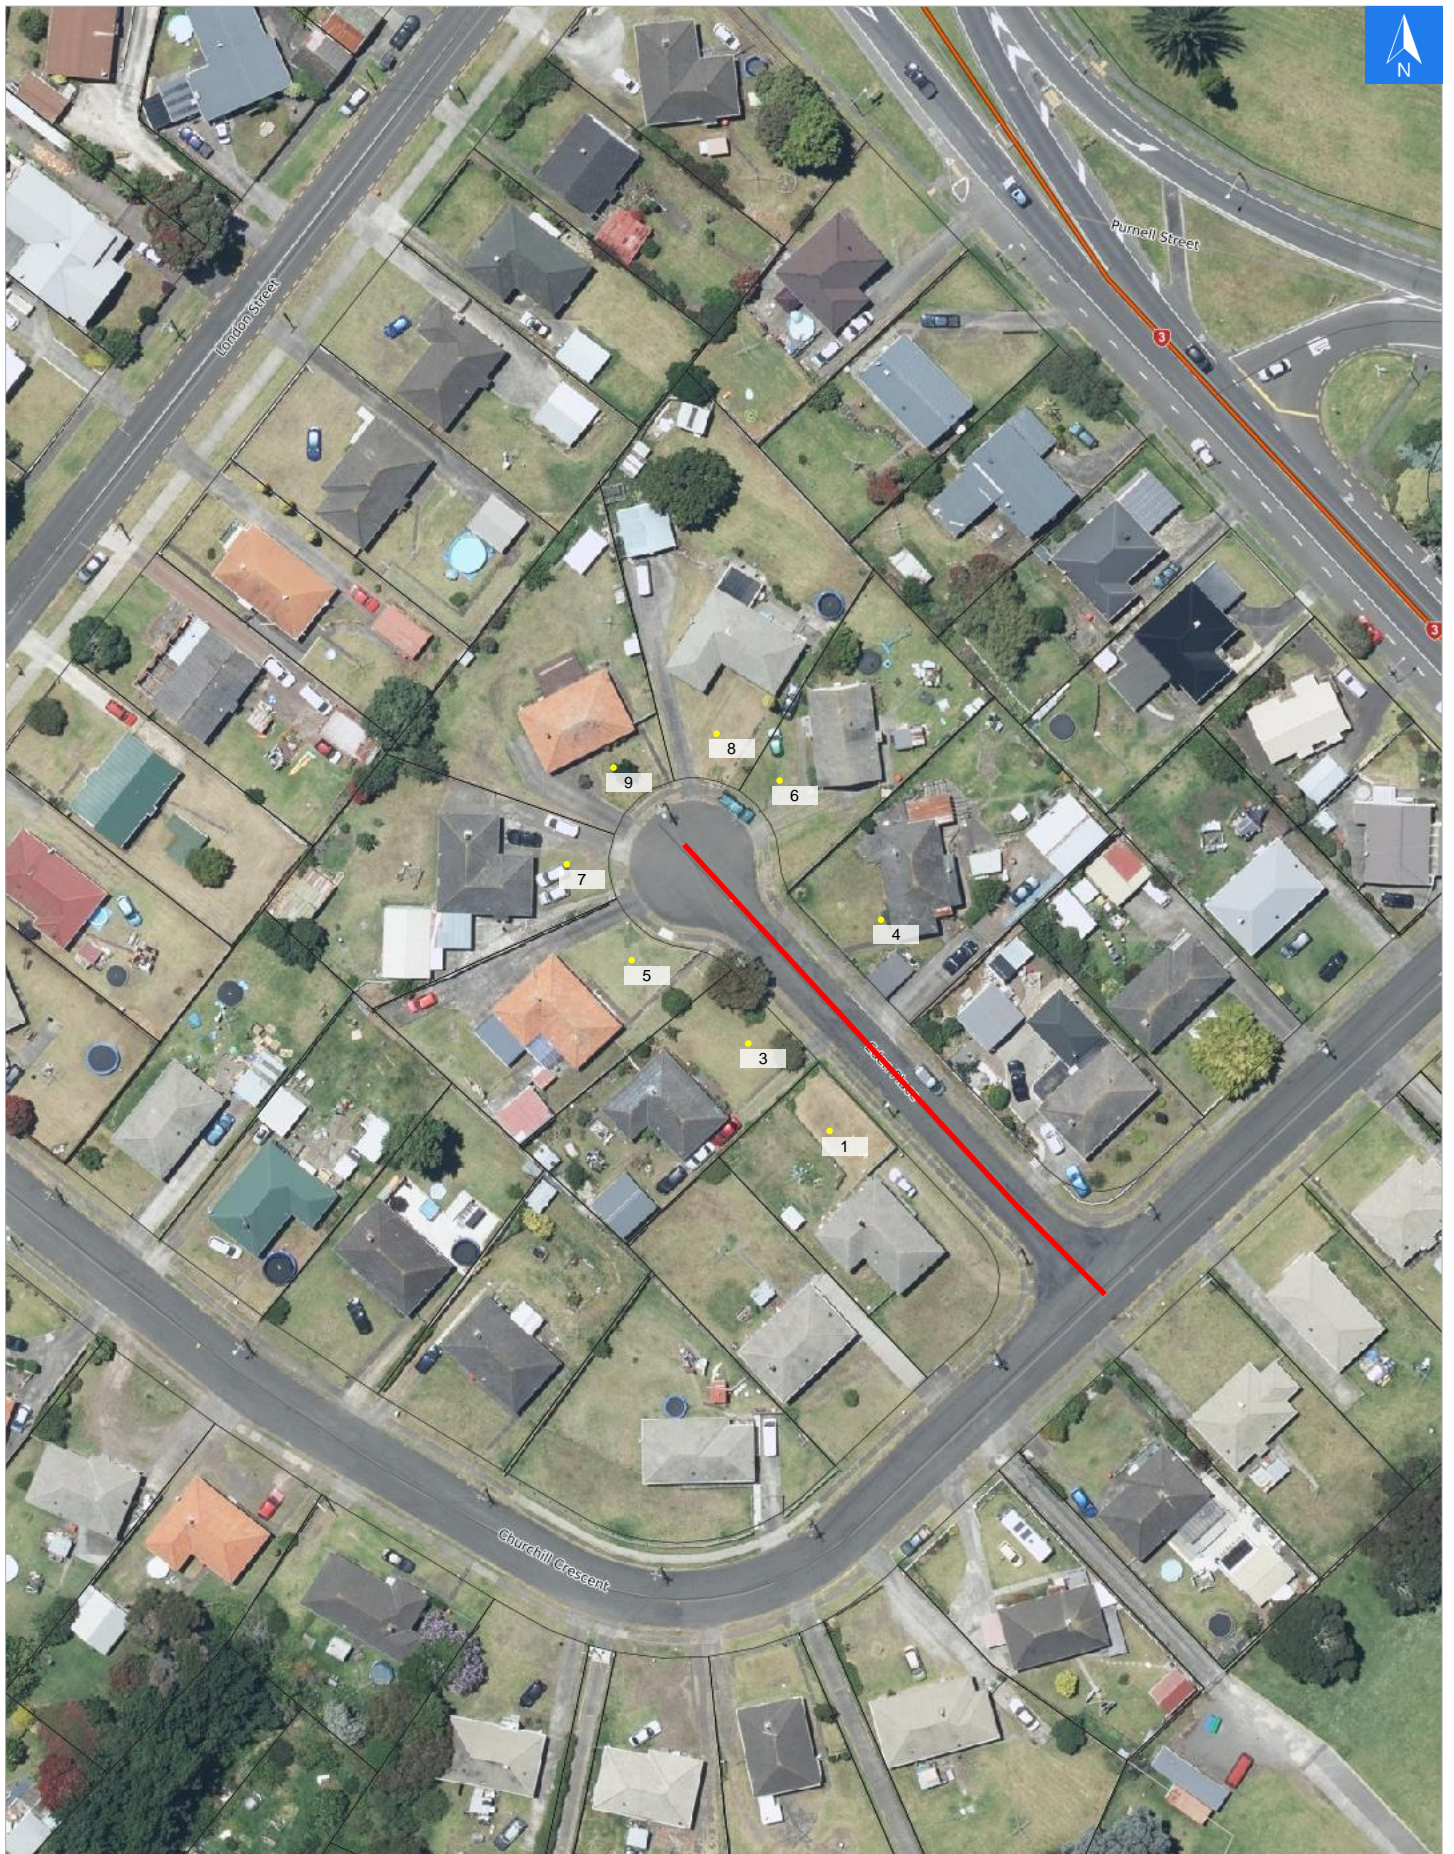

Wednesday, September 25, 2024

Disclaimer:

Digital map data sourced from Land Information New Zealand CROWN COPYRIGHT RESERVED.
The information displayed in the GIS has been taken from Whanganui District Council's databases and maps.
It is made available in good faith but its accuracy or completeness is not guaranteed. If the information is relied on in support of a resource consent it should be verified independently.

Scale 1: 1000

Wednesday, September 25, 2024

Disclaimer:

Digital map data sourced from Land Information New Zealand CROWN COPYRIGHT RESERVED.
The information displayed in the GIS has been taken from Whanganui District Council's databases and maps.
It is made available in good faith but its accuracy or completeness is not guaranteed. If the information is relied on in support of a resource consent it should be verified independently.

Road Evacuation Addresses

Data sourced from LINZ

LINZ Address	Notes	Date Time Visited	Placard
1 Eden Place, Tawhero, Whanganui			W Y1 Y2 R1 R2
3 Eden Place, Tawhero, Whanganui			W Y1 Y2 R1 R2
4 Eden Place, Tawhero, Whanganui			W Y1 Y2 R1 R2
5 Eden Place, Tawhero, Whanganui			W Y1 Y2 R1 R2
6 Eden Place, Tawhero, Whanganui			W Y1 Y2 R1 R2
7 Eden Place, Tawhero, Whanganui			W Y1 Y2 R1 R2
8 Eden Place, Tawhero, Whanganui			W Y1 Y2 R1 R2
9 Eden Place, Tawhero, Whanganui			W Y1 Y2 R1 R2