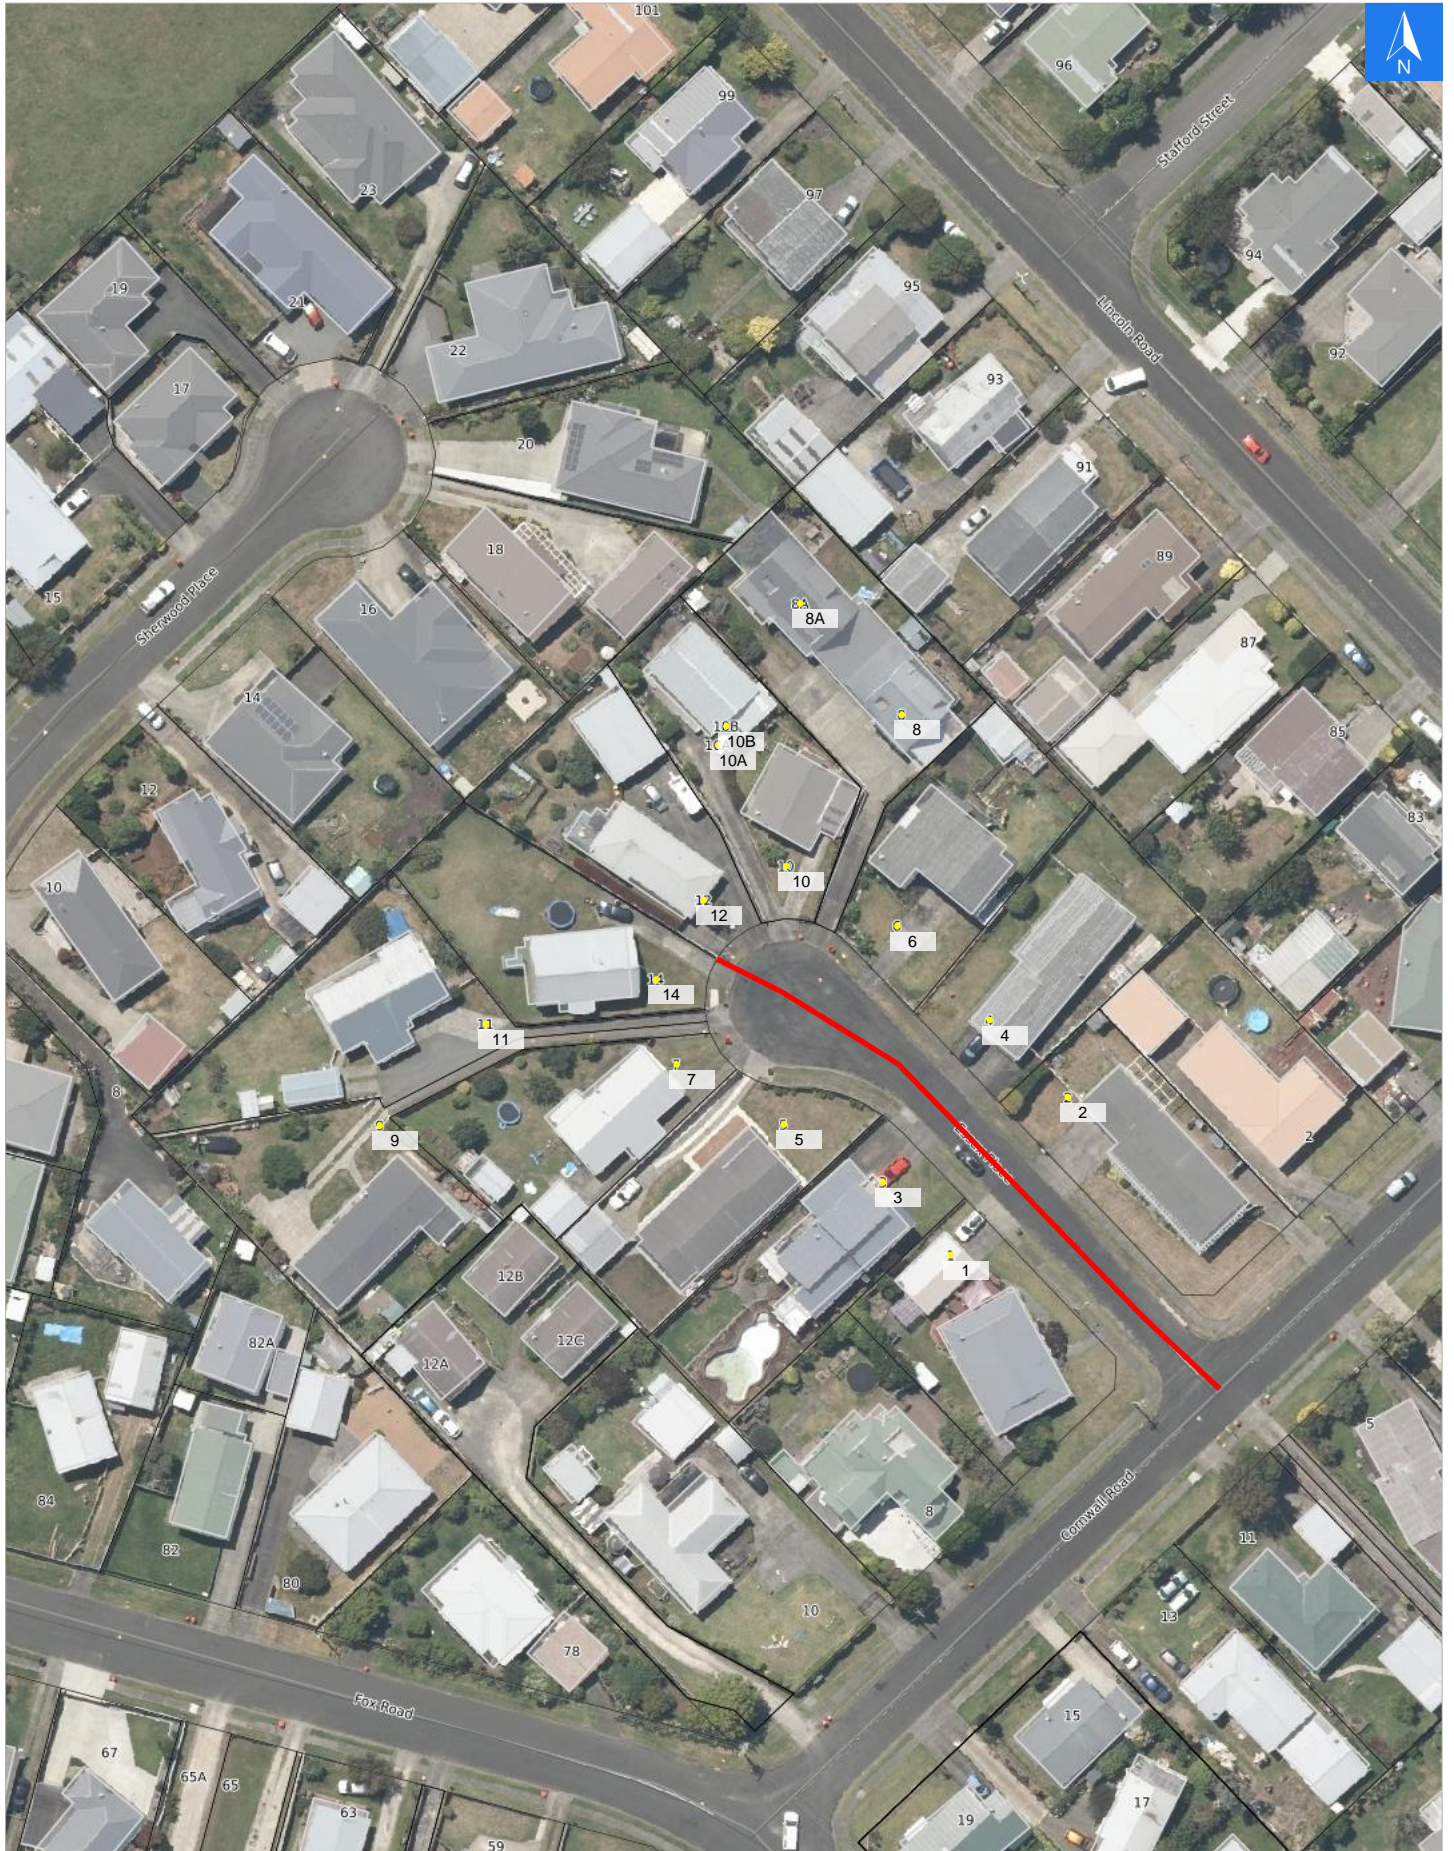

Wednesday, April 22, 2026

Disclaimer:

Digital map data sourced from Land Information New Zealand CROWN COPYRIGHT RESERVED.
The information displayed in the GIS has been taken from Whanganui District Council's databases and maps.
It is made available in good faith but its accuracy or completeness is not guaranteed. If the information is relied on in support of a resource consent it should be verified independently.

Scale 1: 1000

Wednesday, April 22, 2026

Disclaimer:

Digital map data sourced from Land Information New Zealand CROWN COPYRIGHT RESERVED.
The information displayed in the GIS has been taken from Whanganui District Council's databases and maps.
It is made available in good faith but its accuracy or completeness is not guaranteed. If the information is relied on in support of a resource consent it should be verified independently.

Road Evacuation Addresses

Data sourced from LINZ

LINZ Address	Notes	Date Time Visited	Placard
1 Essex Place, Springvale, Whanganui			W Y1 Y2 R1 R2
2 Essex Place, Springvale, Whanganui			W Y1 Y2 R1 R2
3 Essex Place, Springvale, Whanganui			W Y1 Y2 R1 R2
4 Essex Place, Springvale, Whanganui			W Y1 Y2 R1 R2
5 Essex Place, Springvale, Whanganui			W Y1 Y2 R1 R2
6 Essex Place, Springvale, Whanganui			W Y1 Y2 R1 R2
7 Essex Place, Springvale, Whanganui			W Y1 Y2 R1 R2
8 Essex Place, Springvale, Whanganui			W Y1 Y2 R1 R2
8A Essex Place, Springvale, Whanganui			W Y1 Y2 R1 R2
9 Essex Place, Springvale, Whanganui			W Y1 Y2 R1 R2
10 Essex Place, Springvale, Whanganui			W Y1 Y2 R1 R2
10A Essex Place, Springvale, Whanganui			W Y1 Y2 R1 R2
10B Essex Place, Springvale, Whanganui			W Y1 Y2 R1 R2
11 Essex Place, Springvale, Whanganui			W Y1 Y2 R1 R2
12 Essex Place, Springvale, Whanganui			W Y1 Y2 R1 R2
14 Essex Place, Springvale, Whanganui			W Y1 Y2 R1 R2