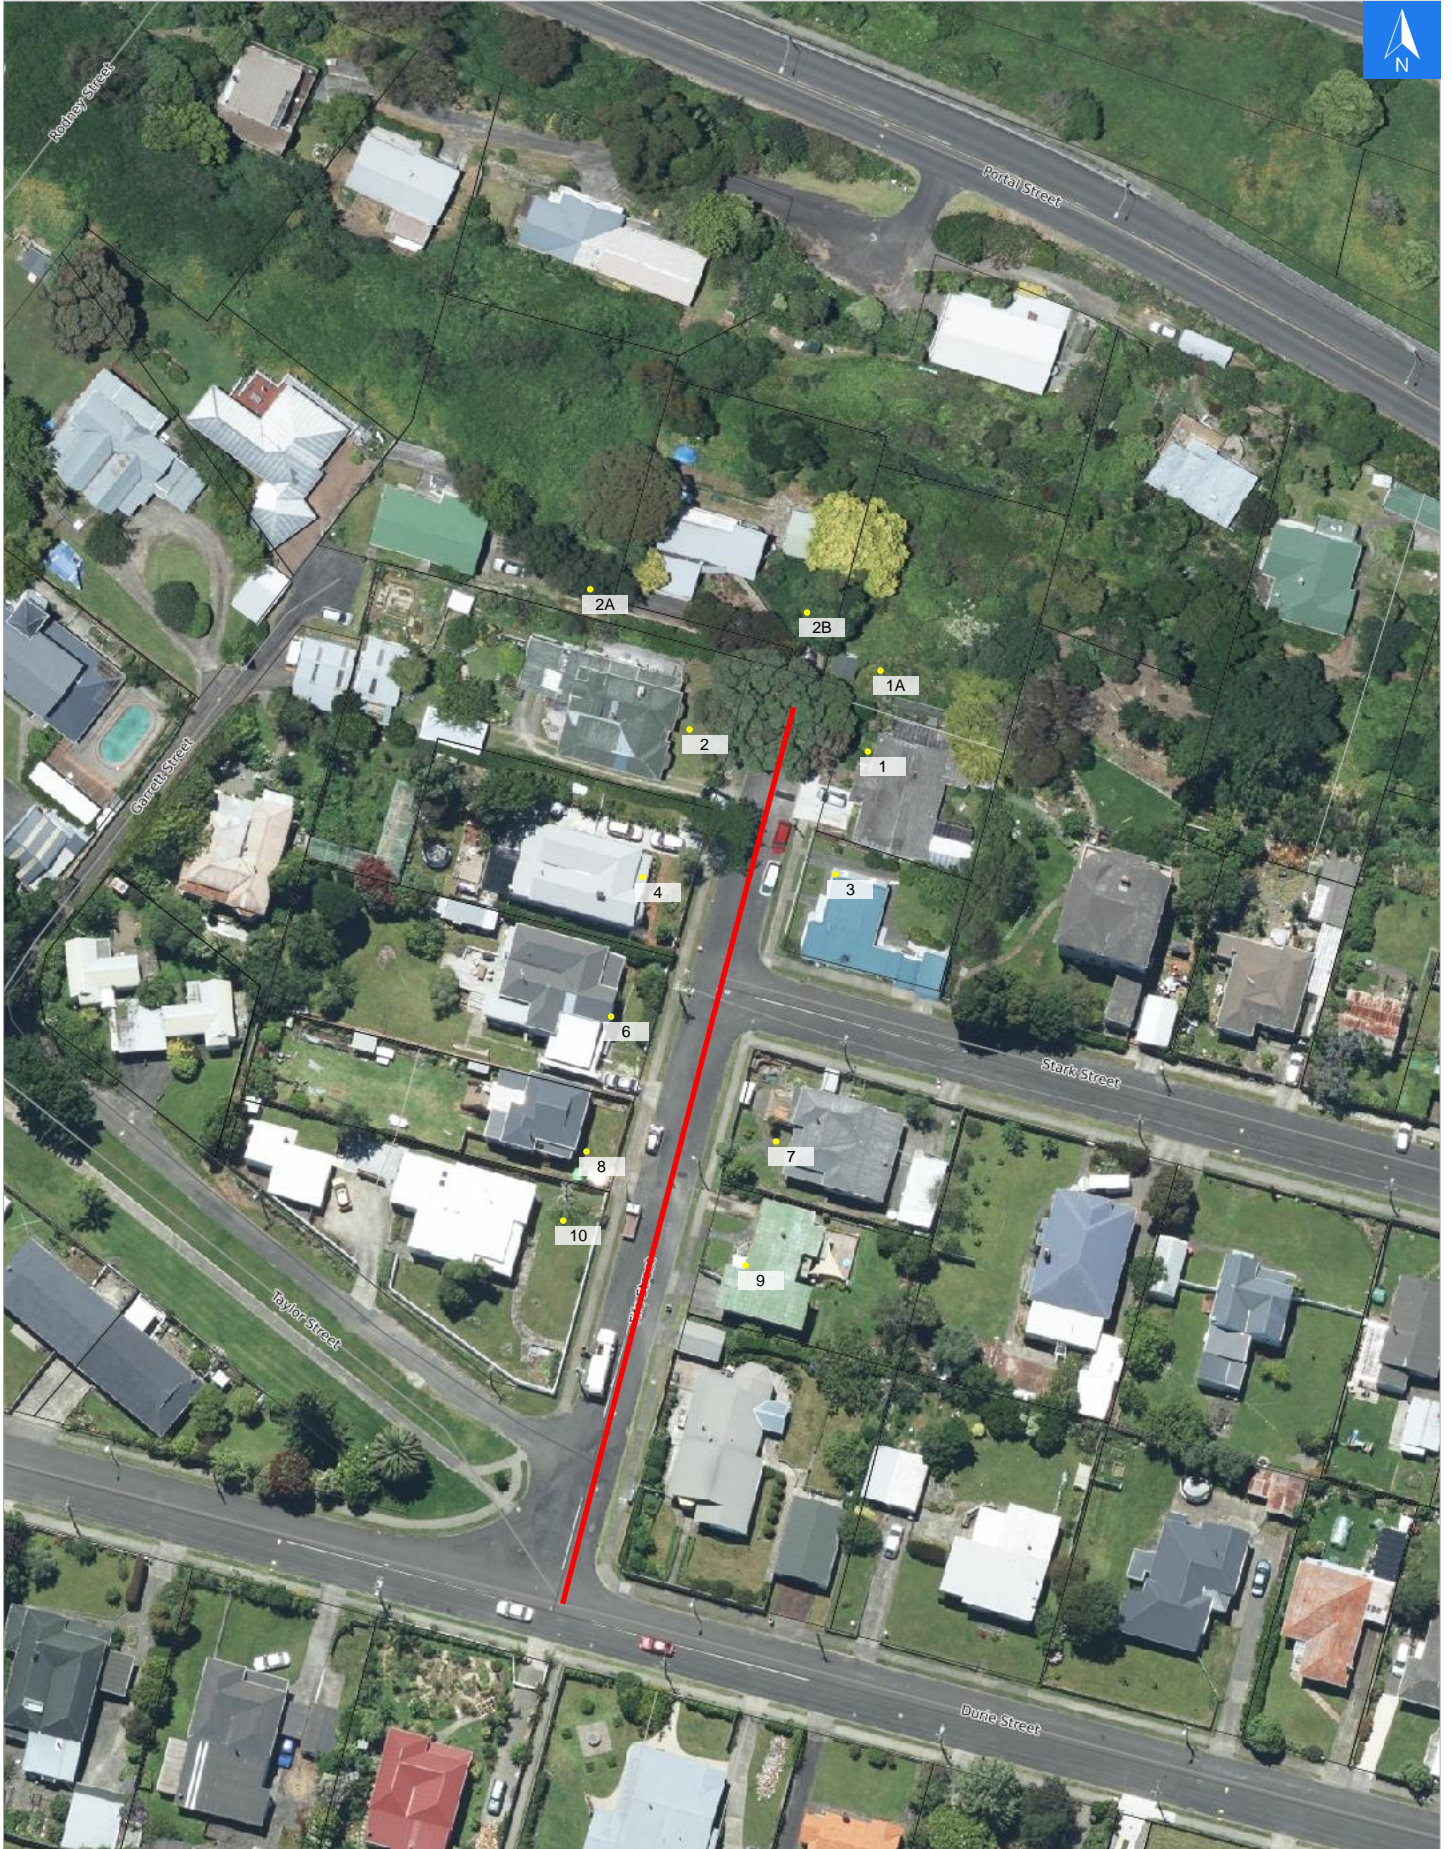

Disclaimer:

Digital map data sourced from Land Information New Zealand CROWN COPYRIGHT RESERVED.
The information displayed in the GIS has been taken from Whanganui District Council's databases and maps.
It is made available in good faith but its accuracy or completeness is not guaranteed. If the information is relied on in support of a resource consent it should be verified independently.

Wednesday, September 25, 2024

Scale 1: 1000

Wednesday, September 25, 2024

Disclaimer:

Digital map data sourced from Land Information New Zealand CROWN COPYRIGHT RESERVED.
The information displayed in the GIS has been taken from Whanganui District Council's databases and maps.
It is made available in good faith but its accuracy or completeness is not guaranteed. If the information is relied on in support of a resource consent it should be verified independently.

Road Evacuation Addresses

Data sourced from LINZ

LINZ Address	Notes	Date Time Visited	Placard
1 Fife Street, Durie Hill, Whanganui			W Y1 Y2 R1 R2
1A Fife Street, Durie Hill, Whanganui			W Y1 Y2 R1 R2
2 Fife Street, Durie Hill, Whanganui			W Y1 Y2 R1 R2
2A Fife Street, Durie Hill, Whanganui			W Y1 Y2 R1 R2
2B Fife Street, Durie Hill, Whanganui			W Y1 Y2 R1 R2
3 Fife Street, Durie Hill, Whanganui			W Y1 Y2 R1 R2
4 Fife Street, Durie Hill, Whanganui			W Y1 Y2 R1 R2
6 Fife Street, Durie Hill, Whanganui			W Y1 Y2 R1 R2
7 Fife Street, Durie Hill, Whanganui			W Y1 Y2 R1 R2
8 Fife Street, Durie Hill, Whanganui			W Y1 Y2 R1 R2
9 Fife Street, Durie Hill, Whanganui			W Y1 Y2 R1 R2
10 Fife Street, Durie Hill, Whanganui			W Y1 Y2 R1 R2